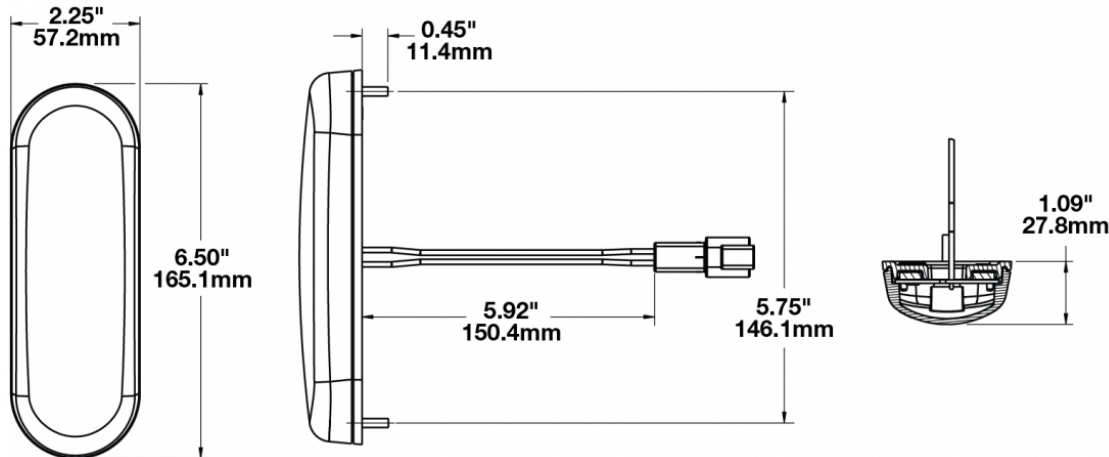

LED Dome lights & Signal Lights - Model 412

PRODUCT INFORMATION

Description	12-48V Clear LED Dome Light with Deutsch Connector, Switch & 60 Minute Timer
Height	57.15 mm / 2.25 in
Width	165.10 mm / 6.5 in
Depth	27.69 mm / 1.09 in
Shape	Rectangular
Outer Lens Material	Polycarbonate
Outer Lens Color	Clear
Housing Material	Polycarbonate
Housing Color	Black
Mounting Hardware Description	(x2) M4-0.7 x 16 Mounting Bolts
Mounting Type	Low Profile Mount
Minimum Operating Temperature	-40 °C / -40 °F
Maximum Operating Temperature	65 °C / 149 °F
Connector or Wiring	2-Pin Deutsch Socket (DT04-2P)
Product Weight	0.33 lbs / 0.15 kgs
Shipping Weight	5.66 lbs / 2.57 kgs

PRODUCT DIMENSIONS

ELECTRICAL SPECIFICATIONS

Input Voltage	12-48V DC
Red Wire	Positive
Black Wire	Negative
Current Draw	0.10A to 0.13A @ 12V DC 0.055A to 0.08A @ 24V DC 0.045A to 0.07A @ 36V DC 0.045A to 0.07A @ 48V DC