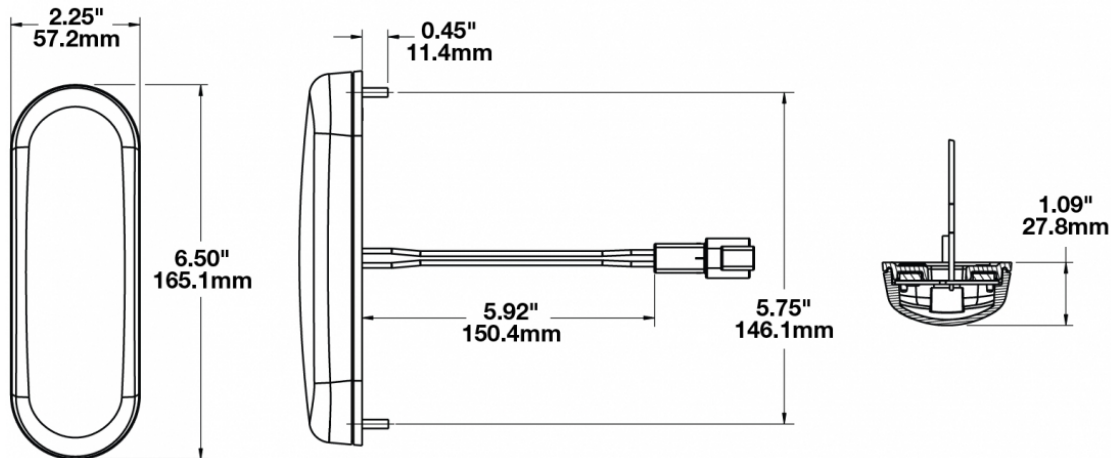

## PRODUCT INFORMATION

---

<b>Description</b>	12-48V White LED Dome Light with Deutsch Connector, Switch & 60 Minute Timer
<b>Height</b>	57.15 mm / 2.25 in
<b>Width</b>	165.10 mm / 6.5 in
<b>Depth</b>	27.69 mm / 1.09 in
<b>Shape</b>	Rectangular
<b>Outer Lens Material</b>	Polycarbonate
<b>Outer Lens Color</b>	Clear
<b>Housing Material</b>	Polycarbonate
<b>Housing Color</b>	Black
<b>Mounting Hardware Description</b>	(x2) M4-0.7 x 16 Mounting Bolts
<b>Mounting Type</b>	Low Profile Mount
<b>Minimum Operating Temperature</b>	-40 °C / -40 °F
<b>Maximum Operating Temperature</b>	65 °C / 149 °F
<b>Connector or Wiring</b>	2-Pin Deutsch Socket (DT04-2P)
<b>Product Weight</b>	0.33 lbs / 0.15 kgs
<b>Shipping Weight</b>	1.20 lbs / 0.54 kgs

## PRODUCT DIMENSIONS

## PHOTOMETRIC SPECIFICATIONS

**Nominal LED Color Temperature** 5000 K  
**Beam Pattern(s)** Interior - Dome Light