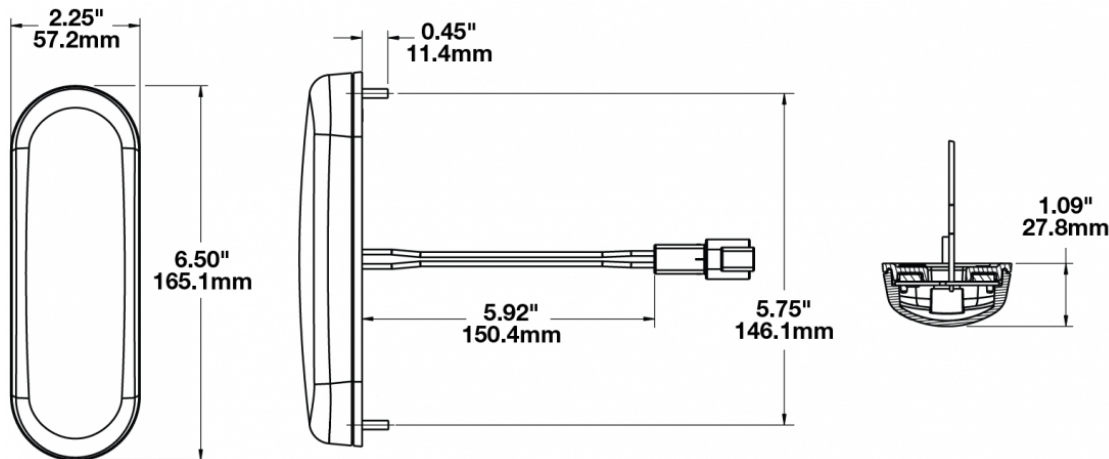

LED Dome lights & Signal Lights - Model 412

PRODUCT INFORMATION

Description	12-48V Clear LED Dome Light with Deutsch Connector, Switch & 60 Minute Timer
Height	57.15 mm / 2.25 in
Width	165.10 mm / 6.5 in
Depth	27.69 mm / 1.09 in
Shape	Rectangular
Outer Lens Material	Polycarbonate
Outer Lens Color	Clear
Housing Material	Polycarbonate
Housing Color	Black
Mounting Hardware Description	(x2) M4-0.7 x 16 Mounting Bolts
Mounting Type	Low Profile Mount
Minimum Operating Temperature	-40 °C / -40 °F
Maximum Operating Temperature	65 °C / 149 °F
Connector or Wiring	2-Pin Deutsch Socket (DT04-2P)
Product Weight	0.33 lbs / 0.15 kgs
Shipping Weight	5.66 lbs / 2.57 kgs

PRODUCT DIMENSIONS

ELECTRICAL SPECIFICATIONS

Input Voltage	12-48V DC
Red Wire	Positive
Black Wire	Negative
Current Draw	0.10A to 0.13A @ 12V DC 0.055A to 0.08A @ 24V DC 0.045A to 0.07A @ 36V DC 0.045A to 0.07A @ 48V DC

LED Dome lights & Signal Lights - Model 412

PHOTOMETRIC SPECIFICATIONS

Nominal LED Color Temperature 5000 K
Beam Pattern(s) Interior - Dome Light

APPLICATIONS

PRODUCT WARNINGS

For California residents:

⚠ **WARNING:** Cancer and reproductive harm - www.P65Warnings.ca.gov.