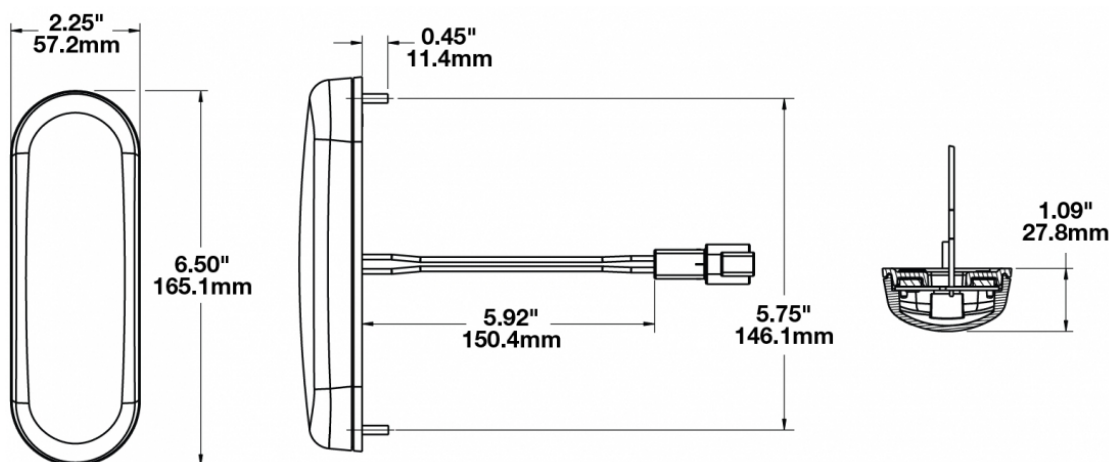

## PRODUCT INFORMATION

<b>Description</b>	12-48V White LED Dome Light with 7" Bare Leads & Switch, No Timer
<b>Height</b>	57.15 mm / 2.25 in
<b>Width</b>	165.10 mm / 6.5 in
<b>Depth</b>	27.69 mm / 1.09 in
<b>Shape</b>	Rectangular
<b>Outer Lens Material</b>	Polycarbonate
<b>Outer Lens Color</b>	Clear
<b>Housing Material</b>	Polycarbonate
<b>Housing Color</b>	Black
<b>Mounting Hardware Description</b>	(x2) M4-0.7 x 16 Mounting Bolts
<b>Mounting Type</b>	Low Profile Mount
<b>Minimum Operating Temperature</b>	-40 °C / -40 °F
<b>Maximum Operating Temperature</b>	65 °C / 149 °F
<b>Connector or Wiring</b>	7" Bare Leads
<b>Product Weight</b>	0.33 lbs / 0.15 kgs