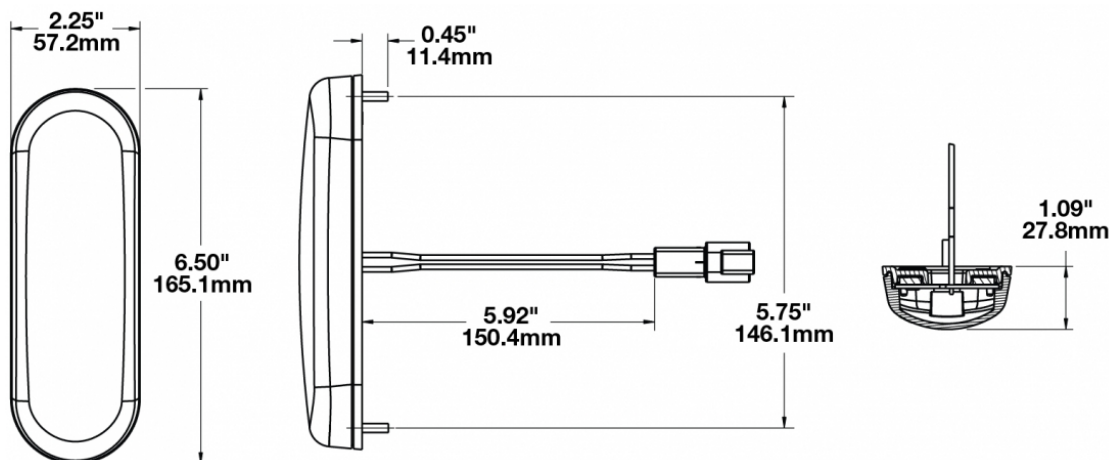

## PRODUCT INFORMATION

<b>Description</b>	12-48V Clear LED Dome Light with 7" Bare Leads & Switch, No Timer
<b>Height</b>	57.15 mm / 2.25 in
<b>Width</b>	165.10 mm / 6.5 in
<b>Depth</b>	27.69 mm / 1.09 in
<b>Shape</b>	Rectangular
<b>Outer Lens Material</b>	Polycarbonate
<b>Outer Lens Color</b>	Clear
<b>Housing Material</b>	Polycarbonate
<b>Housing Color</b>	Black
<b>Mounting Hardware Description</b>	(x2) M4-0.7 x 16 Mounting Bolts
<b>Mounting Type</b>	Low Profile Mount
<b>Minimum Operating Temperature</b>	-40 °C / -40 °F
<b>Maximum Operating Temperature</b>	65 °C / 149 °F
<b>Connector or Wiring</b>	7" Bare Leads
<b>Product Weight</b>	0.33 lbs / 0.15 kgs
<b>Shipping Weight</b>	5.40 lbs / 2.45 kgs

## PHOTOMETRIC SPECIFICATIONS

<b>Nominal LED Color Temperature</b>	5000 K
<b>Beam Pattern(s)</b>	Interior - Dome Light