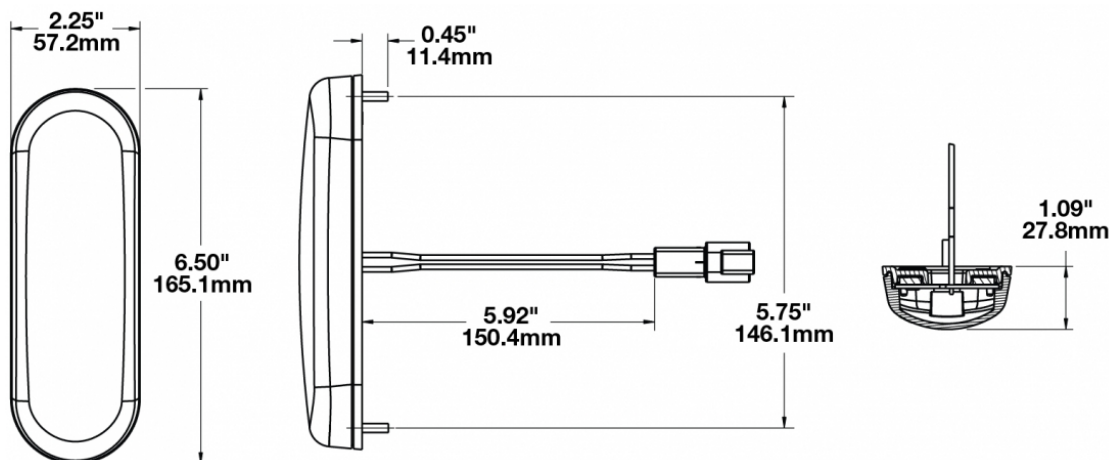

PRODUCT DIMENSIONS

Print date: 2026-04-07

© 2026 J.W. Speaker Corporation • Germantown, WI U.S.A.
www.jwspeaker.com • speaker@jwspeaker.com • 262.251.6660