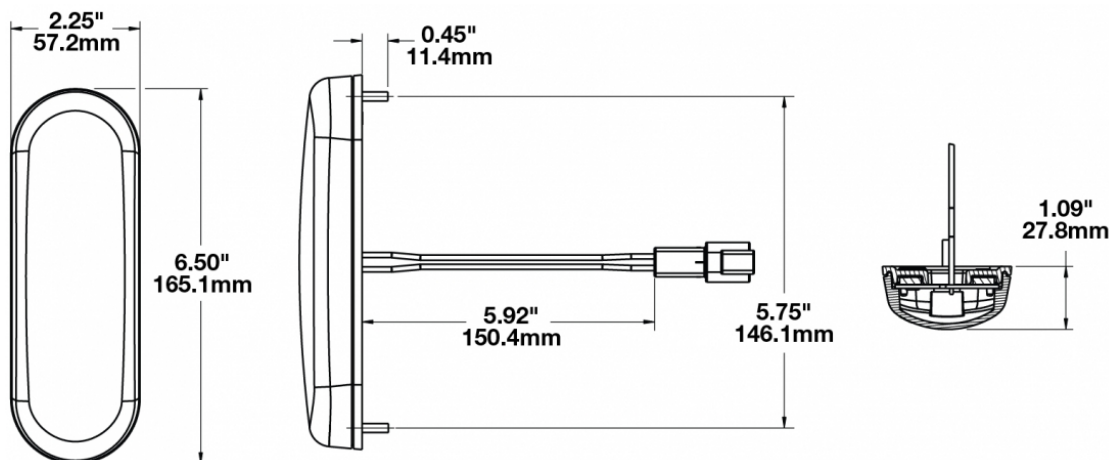

LED Dome lights & Signal Lights - Model 412

PRODUCT INFORMATION

Description	12-48V Clear LED Dome Light with 7" Bare Leads, No Switch, No Timer
Height	57.15 mm / 2.25 in
Width	165.10 mm / 6.5 in
Depth	27.69 mm / 1.09 in
Shape	Rectangular
Outer Lens Material	Polycarbonate
Outer Lens Color	Clear
Housing Material	Polycarbonate
Housing Color	Black
Mounting Hardware Description	(x2) M4-0.7 x 16 Mounting Bolts
Mounting Type	Low Profile Mount
Minimum Operating Temperature	-40 °C / -40 °F
Maximum Operating Temperature	65 °C / 149 °F
Connector or Wiring	7" Bare Leads
Product Weight	0.33 lbs / 0.15 kgs
Shipping Weight	5.06 lbs / 2.3 kgs

PRODUCT DIMENSIONS

Print date: 2026-05-03

© 2026 J.W. Speaker Corporation • Germantown, WI U.S.A.
 www.jwspeaker.com • speaker@jwspeaker.com • 262.251.6660

LED Dome lights & Signal Lights - Model 412

ELECTRICAL SPECIFICATIONS