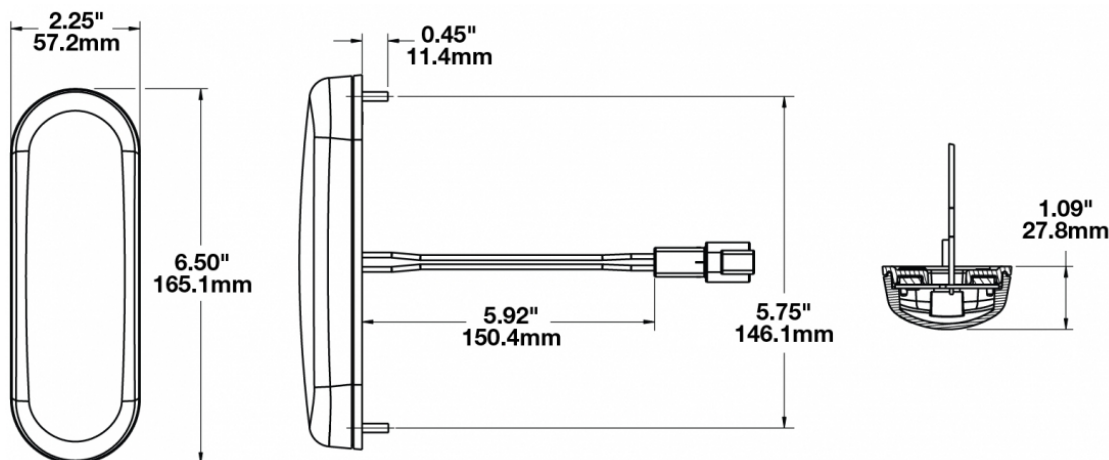

LED Dome lights & Signal Lights - Model 412

PRODUCT INFORMATION

Description	12-48V Clear LED Dome Light with 7" Bare Leads, No Switch, No Timer
Height	57.15 mm / 2.25 in
Width	165.10 mm / 6.5 in
Depth	27.69 mm / 1.09 in
Shape	Rectangular
Outer Lens Material	Polycarbonate
Outer Lens Color	Clear
Housing Material	Polycarbonate
Housing Color	Black
Mounting Hardware Description	(x2) M4-0.7 x 16 Mounting Bolts
Mounting Type	Low Profile Mount
Minimum Operating Temperature	-40 °C / -40 °F
Maximum Operating Temperature	65 °C / 149 °F
Connector or Wiring	7" Bare Leads
Product Weight	0.33 lbs / 0.15 kgs
Shipping Weight	5.06 lbs / 2.3 kgs

PRODUCT DIMENSIONS

Print date: 2024-11-10

© 2024 J.W. Speaker Corporation • Germantown, WI U.S.A.
www.jwspeaker.com • speaker@jwspeaker.com • 262.251.6660

LED Dome lights & Signal Lights - Model 412

ELECTRICAL SPECIFICATIONS

RELATED PRODUCTS

Part Number
0343121

12-48V ECE LED Front
Position & Front Turn
Signal Light

Part Number
0443011

12-48V Clear LED
Dome Light with 7"
Bare Leads & Switch,
No Timer

Part Number
0443301

12-48V Clear LED
Dome Light with
Deutsch Connector,
Switch & 60 Minute
Timer