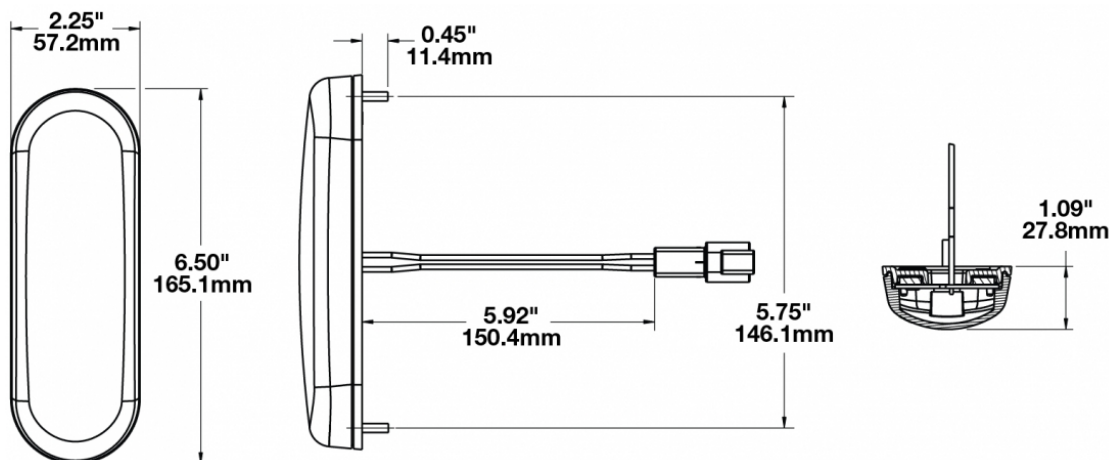

PRODUCT DIMENSIONS

Print date: 2026-05-24

© 2026 J.W. Speaker Corporation • Germantown, WI U.S.A.
www.jwspeaker.com • speaker@jwspeaker.com • 262.251.6660

J.W. SPEAKER
Engineered. Lighting. Solutions.