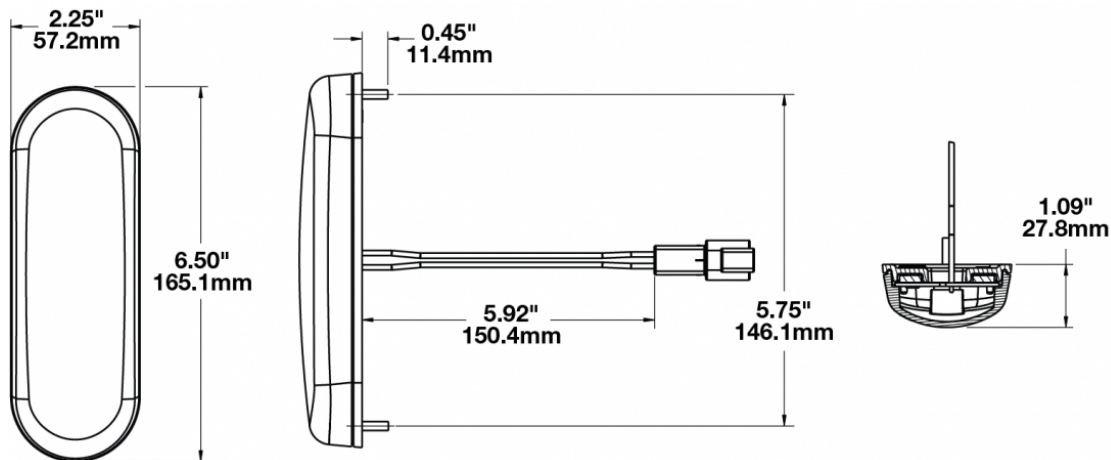

LED Dome & Signal Lights - Model 412

PRODUCT INFORMATION

Description	12-48V ECE LED Front Position & Front Turn Signal Light
Height	165.10 mm / 6.5 in
Width	57.15 mm / 2.25 in
Depth	27.69 mm / 1.09 in
Shape	Rectangular
Outer Lens Material	Polycarbonate
Outer Lens Color	Clear
Housing Material	Polycarbonate
Housing Color	Black
Mounting Hardware Description	(x2) M4-0.7 x 16 Mounting Bolts
Mounting Type	Low Profile Mount
Minimum Operating Temperature	-40 °C / -40 °F
Maximum Operating Temperature	65 °C / 149 °F
Connector or Wiring	7" Bare Leads
Product Weight	0.33 lbs / 0.15 kgs
Additional Information	Lamp conforms to IP67 when mounting bolts are torqued to 25 in-lb minimum.

PRODUCT DIMENSIONS

ELECTRICAL SPECIFICATIONS

Input Voltage	12-48V DC
Black Wire	Ground
White Wire	Position
Yellow Wire	Turn
Current Draw	0.21A @ 12V DC 0.104A @ 24V DC 0.07A @ 36V DC 0.082A @ 48V DC

REGULATORY STANDARDS COMPLIANCE

APPLICATIONS

RELATED PRODUCTS

Part Number
0442511

12-24V White LED
 Dome Light with 7"
 Bare Leads, No Switch,
 No Timer

Part Number
0443011

12-48V White LED
 Dome Light with 7"
 Bare Leads & Switch,
 No Timer