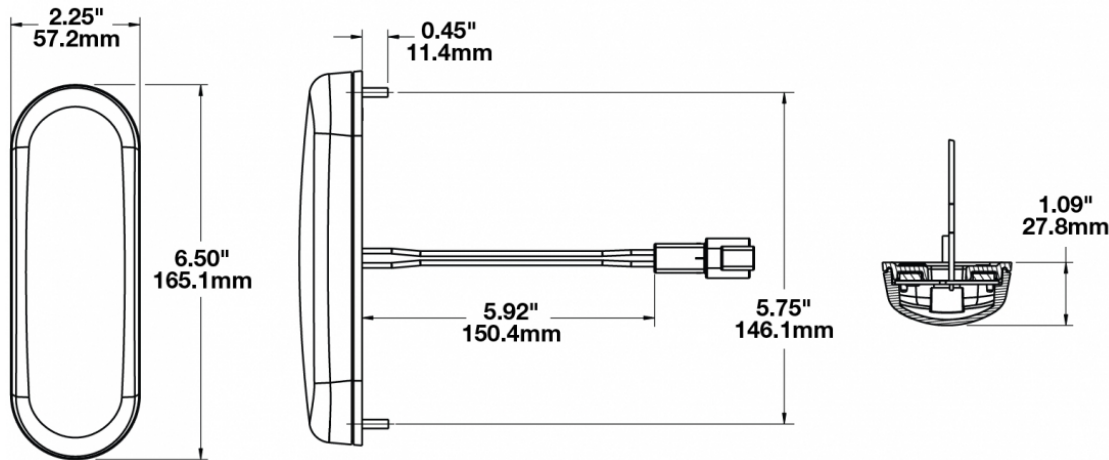

LED Dome & Signal Lights - Model 412

PRODUCT INFORMATION

Description	12-48V ECE LED Front Position & Front Turn Signal Light
Height	165.10 mm / 6.5 in
Width	57.15 mm / 2.25 in
Depth	27.69 mm / 1.09 in
Shape	Rectangular
Outer Lens Material	Polycarbonate
Outer Lens Color	Clear
Housing Material	Polycarbonate
Housing Color	Black
Mounting Hardware Description	(x2) M4-0.7 x 16 Mounting Bolts
Mounting Type	Low Profile Mount
Minimum Operating Temperature	-40 °C / -40 °F
Maximum Operating Temperature	65 °C / 149 °F
Connector or Wiring	7" Bare Leads
Product Weight	0.33 lbs / 0.15 kgs
Additional Information	Lamp conforms to IP67 when mounting bolts are torqued to 25 in-lb minimum.

PRODUCT DIMENSIONS

ELECTRICAL SPECIFICATIONS

Input Voltage	12-48V DC
Black Wire	Ground
White Wire	Position
Yellow Wire	Turn
Current Draw	0.21A @ 12V DC 0.104A @ 24V DC 0.07A @ 36V DC 0.082A @ 48V DC

REGULATORY STANDARDS COMPLIANCE

APPLICATIONS

RELATED PRODUCTS

Part Number
0442511

12-24V White LED
 Dome Light with 7"
 Bare Leads, No Switch,
 No Timer

Part Number
0443011

12-48V White LED
 Dome Light with 7"
 Bare Leads & Switch,
 No Timer