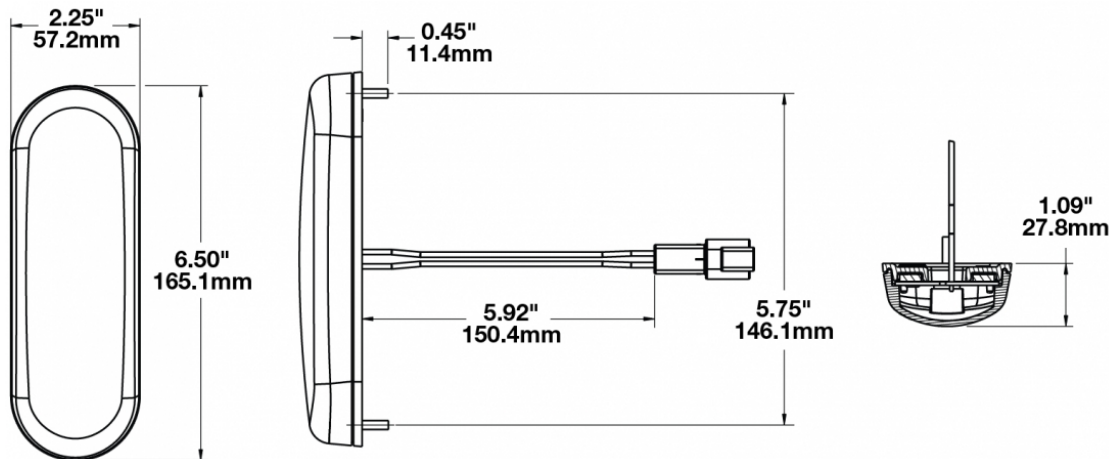

LED Dome lights & Signal Lights - Model 412

PRODUCT INFORMATION

Description	12-48V ECE LED Front Position & Front Turn Signal Light
Height	165.10 mm / 6.5 in
Width	57.15 mm / 2.25 in
Depth	27.69 mm / 1.09 in
Shape	Rectangular
Outer Lens Material	Polycarbonate
Outer Lens Color	Clear
Housing Material	Polycarbonate
Housing Color	Black
Mounting Hardware Description	(x2) M4-0.7 x 16 Mounting Bolts
Mounting Type	Low Profile Mount
Minimum Operating Temperature	-40 °C / -40 °F
Maximum Operating Temperature	65 °C / 149 °F
Connector or Wiring	7" Bare Leads
Product Weight	0.33 lbs / 0.15 kgs
Shipping Weight	1.20 lbs / 0.54 kgs
Additional Information	Lamp conforms to IP67 when mounting bolts are torqued to 25 in-lb minimum.

PRODUCT DIMENSIONS

ELECTRICAL SPECIFICATIONS

Input Voltage	12-48V DC
Black Wire	Ground
White Wire	Position
Yellow Wire	Turn
Current Draw	0.21A @ 12V DC 0.104A @ 24V DC 0.07A @ 36V DC 0.082A @ 48V DC

REGULATORY STANDARDS COMPLIANCE