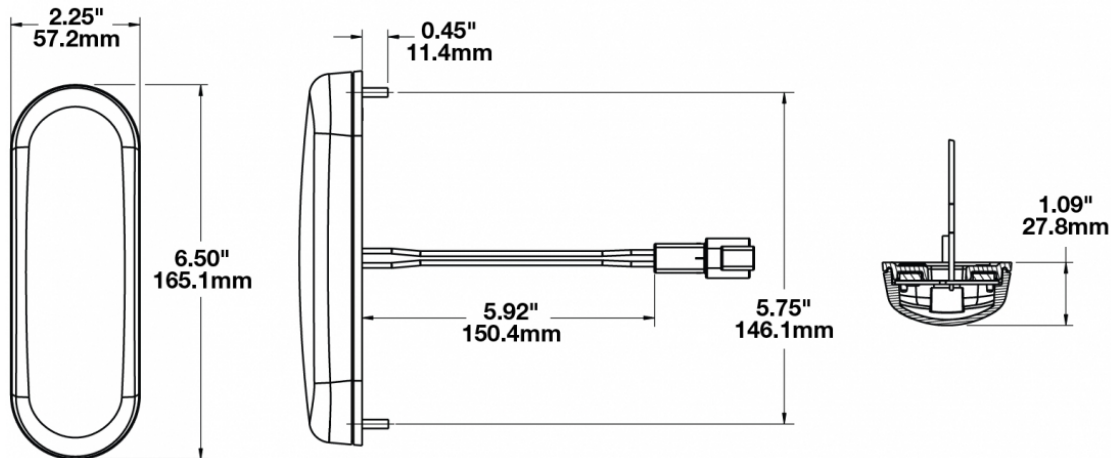

LED Dome & Signal Lights - Model 412

PRODUCT INFORMATION

Description	12-48V ECE LED Front Position & Front Turn Signal Light
Height	165.10 mm / 6.5 in
Width	57.15 mm / 2.25 in
Depth	27.69 mm / 1.09 in
Shape	Rectangular
Outer Lens Material	Polycarbonate
Outer Lens Color	Clear
Housing Material	Polycarbonate
Housing Color	Black
Mounting Hardware Description	(x2) M4-0.7 x 16 Mounting Bolts
Mounting Type	Low Profile Mount
Minimum Operating Temperature	-40 °C / -40 °F
Maximum Operating Temperature	65 °C / 149 °F
Connector or Wiring	7" Bare Leads
Product Weight	0.33 lbs / 0.15 kgs
Shipping Weight	1.20 lbs / 0.54 kgs
Additional Information	Lamp conforms to IP67 when mounting bolts are torqued to 25 in-lb minimum.

PRODUCT DIMENSIONS

ELECTRICAL SPECIFICATIONS

Input Voltage	12-48V DC
Black Wire	Ground
White Wire	Position
Yellow Wire	Turn
Current Draw	0.21A @ 12V DC 0.104A @ 24V DC 0.07A @ 36V DC 0.082A @ 48V DC

REGULATORY STANDARDS COMPLIANCE