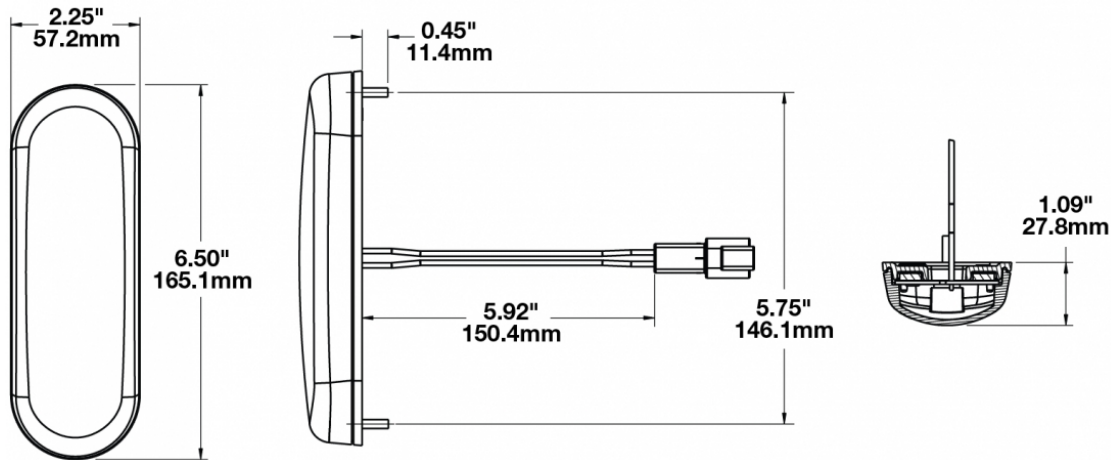

LED Dome & Signal Lights - Model 412

PRODUCT INFORMATION

Description	12-48V ECE LED Front Position & Front Turn Signal Light
Height	165.10 mm / 6.5 in
Width	57.15 mm / 2.25 in
Depth	27.69 mm / 1.09 in
Shape	Rectangular
Outer Lens Material	Polycarbonate
Outer Lens Color	Clear
Housing Material	Polycarbonate
Housing Color	Black
Mounting Hardware Description	(x2) M4-0.7 x 16 Mounting Bolts
Mounting Type	Low Profile Mount
Minimum Operating Temperature	-40 °C / -40 °F
Maximum Operating Temperature	65 °C / 149 °F
Connector or Wiring	7" Bare Leads
Product Weight	0.33 lbs / 0.15 kgs
Additional Information	Lamp conforms to IP67 when mounting bolts are torqued to 25 in-lb minimum.

PRODUCT DIMENSIONS

ELECTRICAL SPECIFICATIONS

Input Voltage	12-48V DC
Black Wire	Ground
White Wire	Position
Yellow Wire	Turn
Current Draw	0.21A @ 12V DC 0.104A @ 24V DC 0.07A @ 36V DC 0.082A @ 48V DC

REGULATORY STANDARDS COMPLIANCE