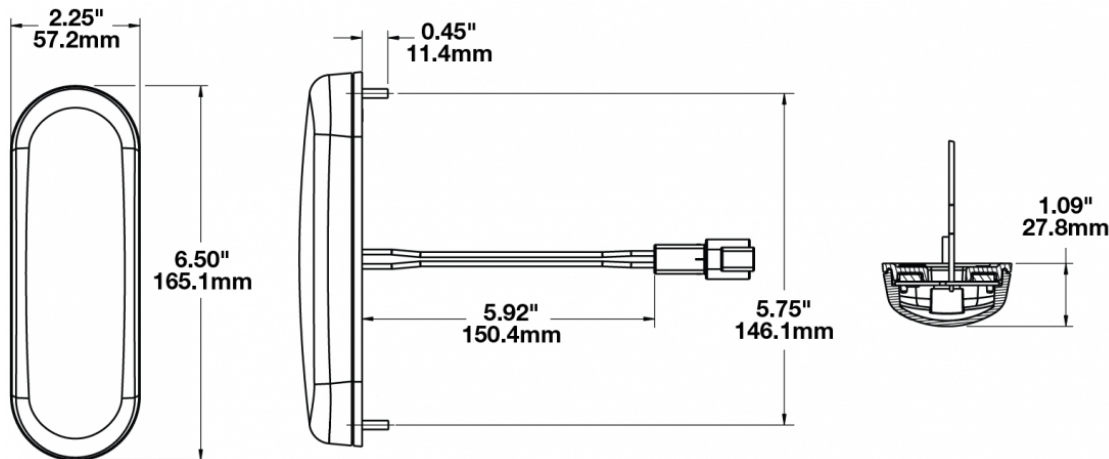

LED Dome lights & Signal Lights - Model 412

PRODUCT DIMENSIONS

ELECTRICAL SPECIFICATIONS

Input Voltage	12-48V DC
Black Wire	Ground
White Wire	Position
Yellow Wire	Turn
Current Draw	0.21A @ 12V DC 0.104A @ 24V DC 0.07A @ 36V DC 0.082A @ 48V DC