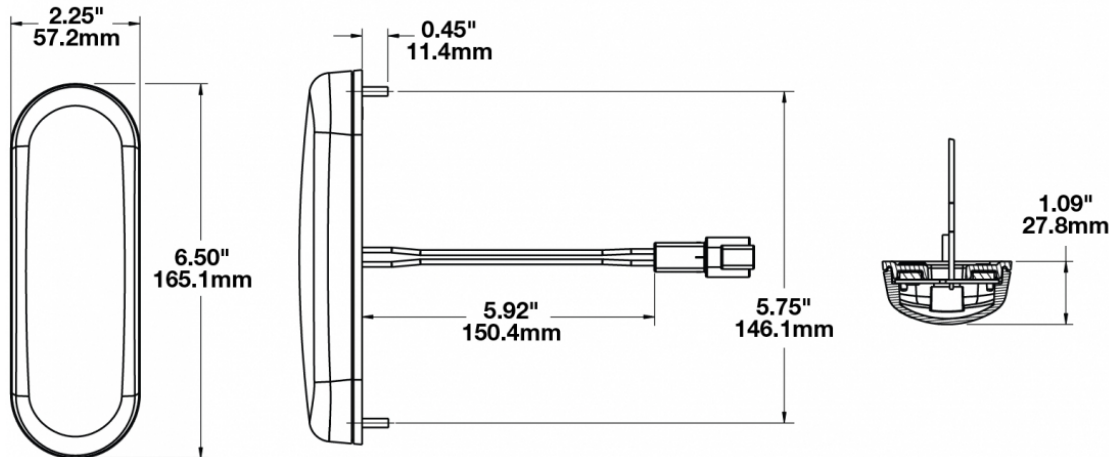

LED Dome lights & Signal Lights - Model 412

PRODUCT DIMENSIONS

ELECTRICAL SPECIFICATIONS

Input Voltage	12-48V DC
Black Wire	Ground
White Wire	Position
Yellow Wire	Turn
Current Draw	0.21A @ 12V DC 0.104A @ 24V DC 0.07A @ 36V DC 0.082A @ 48V DC