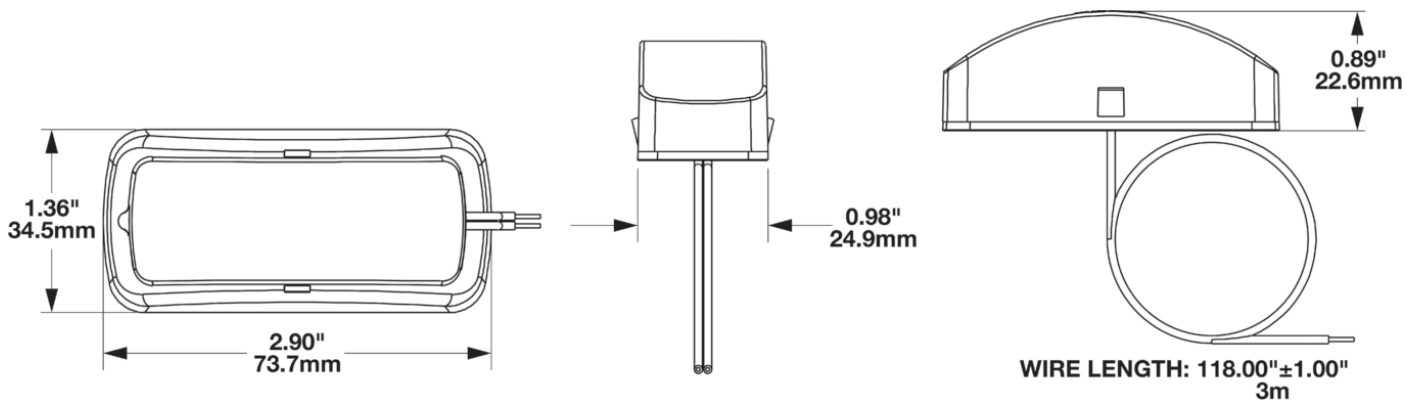

PRODUCT DIMENSIONS

Print date: 2026-05-03

© 2026 J.W. Speaker Corporation • Germantown, WI U.S.A.
www.jwspeaker.com • speaker@jwspeaker.com • 262.251.6660

J.W. SPEAKER
Engineered. Lighting. Solutions.