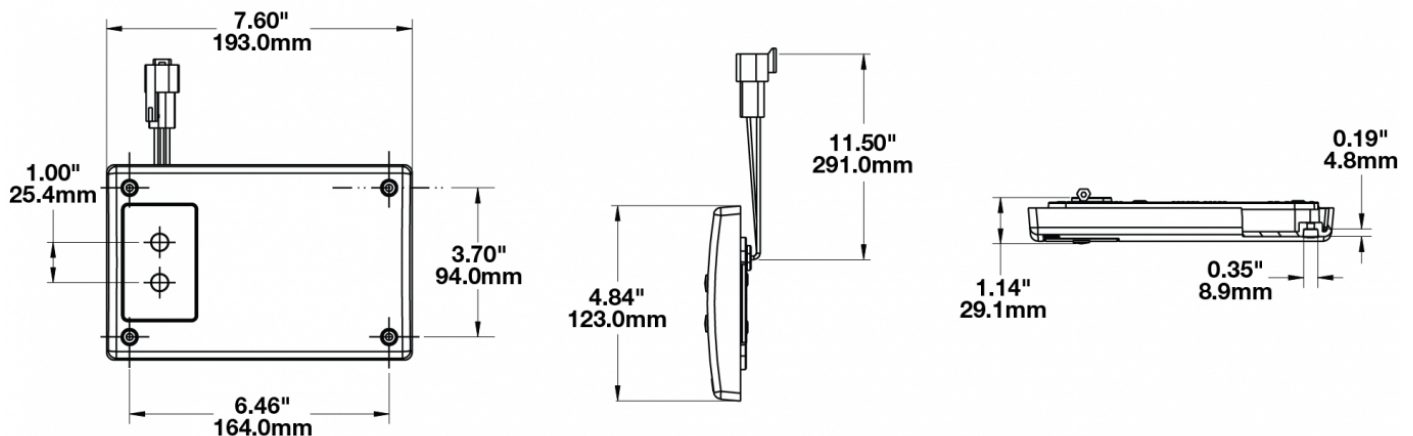

LED Dome Lights - Model 417

PRODUCT INFORMATION

Description	12-24V Red/White LED Dome Light without Inner Optics
Height	193.00 mm / 7.6 in
Width	123.00 mm / 4.84 in
Depth	28.40 mm / 1.12 in
Shape	Rectangular
Outer Lens Material	Polycarbonate
Outer Lens Color	Clear
Housing Material	Polycarbonate
Housing Color	White
Mounting Type	Low Profile Mount
Minimum Operating Temperature	-40 °C / -40 °F
Maximum Operating Temperature	65 °C / 149 °F
Product Weight	0.62 lbs / 0.28 kgs

ELECTRICAL SPECIFICATIONS

Input Voltage	12-24V DC
Red Wire	Power
Black Wire	Ground
Current Draw	0.175A @ 12V DC (Red x 2) 0.175 A @ 36V DC (Red x 2) 0.325A @ 12V DC (White x 4) 0.175A @ 36V DC (White x 4)