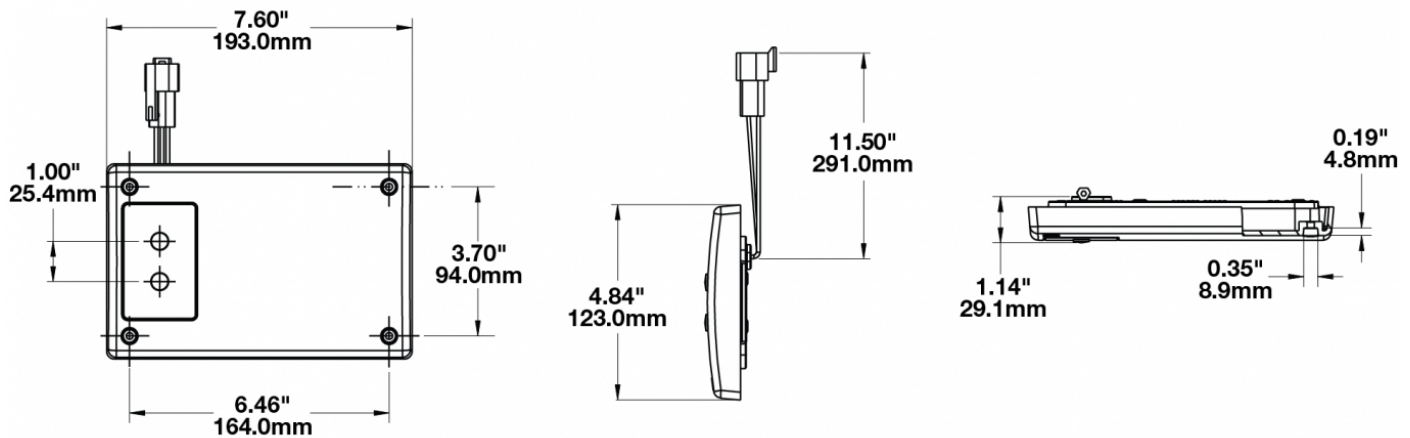

LED Dome Lights - Model 417

PRODUCT INFORMATION

Description	12-24V Red/White LED Dome Light without Inner Optics
Height	193.00 mm / 7.6 in
Width	123.00 mm / 4.84 in
Depth	28.40 mm / 1.12 in
Shape	Rectangular
Outer Lens Material	Polycarbonate
Outer Lens Color	Clear
Housing Material	Polycarbonate
Housing Color	White
Mounting Type	Low Profile Mount
Minimum Operating Temperature	-40 °C / -40 °F
Maximum Operating Temperature	65 °C / 149 °F
Product Weight	0.62 lbs / 0.28 kgs
Shipping Weight	0.80 lbs / 0.36 kgs

PRODUCT DIMENSIONS

Print date: 2026-06-19

© 2026 J.W. Speaker Corporation • Germantown, WI U.S.A.
 www.jwspeaker.com • speaker@jwspeaker.com • 262.251.6660

LED Dome Lights - Model 417

ELECTRICAL SPECIFICATIONS

Input Voltage	12-24V DC
Red Wire	Power
Black Wire	Ground
Current Draw	0.175A @ 12V DC (Red x 2) 0.175 A @ 36V DC (Red x 2) 0.325A @ 12V DC (White x 4) 0.175A @ 36V DC (White x 4)

REGULATORY STANDARDS COMPLIANCE

Buy America Standards

Eco Friendly

PHOTOMETRIC SPECIFICATIONS

Nominal LED Color Temperature	5000 K
Beam Pattern(s)	Interior - Dome Light

APPLICATIONS

Print date: 2026-06-19

© 2026 J.W. Speaker Corporation • Germantown, WI U.S.A.
www.jwspeaker.com • speaker@jwspeaker.com • 262.251.6660