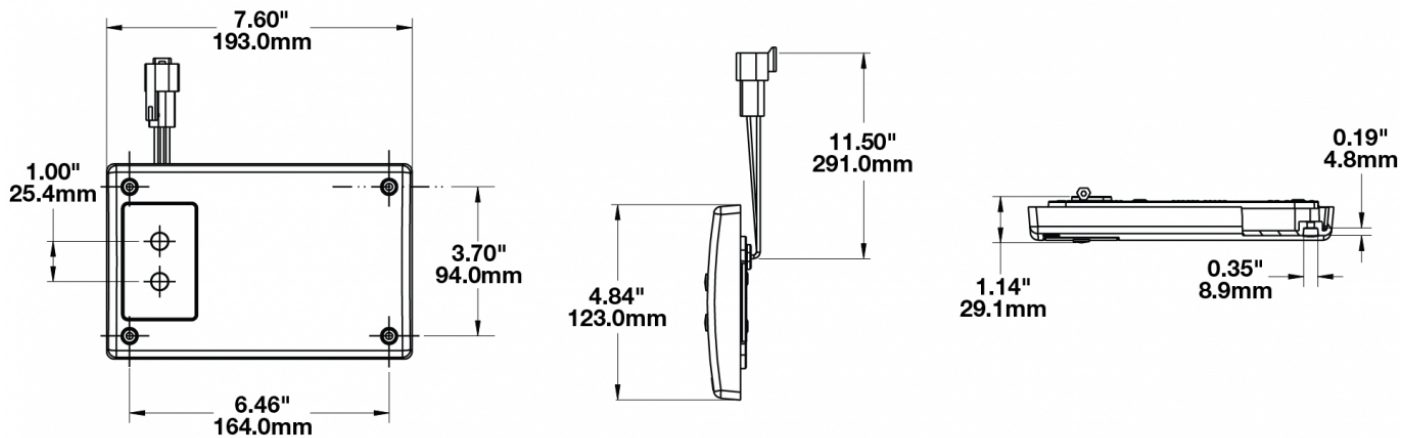

LED Dome Lights - Model 417

PRODUCT INFORMATION

Description	12-24V Red/White LED Dome Light without Inner Optics
Height	193.00 mm / 7.6 in
Width	123.00 mm / 4.84 in
Depth	28.40 mm / 1.12 in
Shape	Rectangular
Outer Lens Material	Polycarbonate
Outer Lens Color	Clear
Housing Material	Polycarbonate
Housing Color	White
Mounting Type	Low Profile Mount
Minimum Operating Temperature	-40 °C / -40 °F
Maximum Operating Temperature	65 °C / 149 °F
Product Weight	0.62 lbs / 0.28 kgs
Shipping Weight	0.80 lbs / 0.36 kgs

PRODUCT DIMENSIONS

Print date: 2024-11-10

© 2024 J.W. Speaker Corporation • Germantown, WI U.S.A.
 www.jwspeaker.com • speaker@jwspeaker.com • 262.251.6660

LED Dome Lights - Model 417

ELECTRICAL SPECIFICATIONS

Input Voltage	12-24V DC
Red Wire	Power
Black Wire	Ground
Current Draw	0.175A @ 12V DC (Red x 2) 0.175 A @ 36V DC (Red x 2) 0.325A @ 12V DC (White x 4) 0.175A @ 36V DC (White x 4)

REGULATORY STANDARDS COMPLIANCE

Buy America Standards

Eco Friendly

PHOTOMETRIC SPECIFICATIONS

Nominal LED Color Temperature	5000 K
Beam Pattern(s)	Interior - Dome Light

APPLICATIONS

Print date: 2024-11-10

© 2024 J.W. Speaker Corporation • Germantown, WI U.S.A.
www.jwspeaker.com • speaker@jwspeaker.com • 262.251.6660