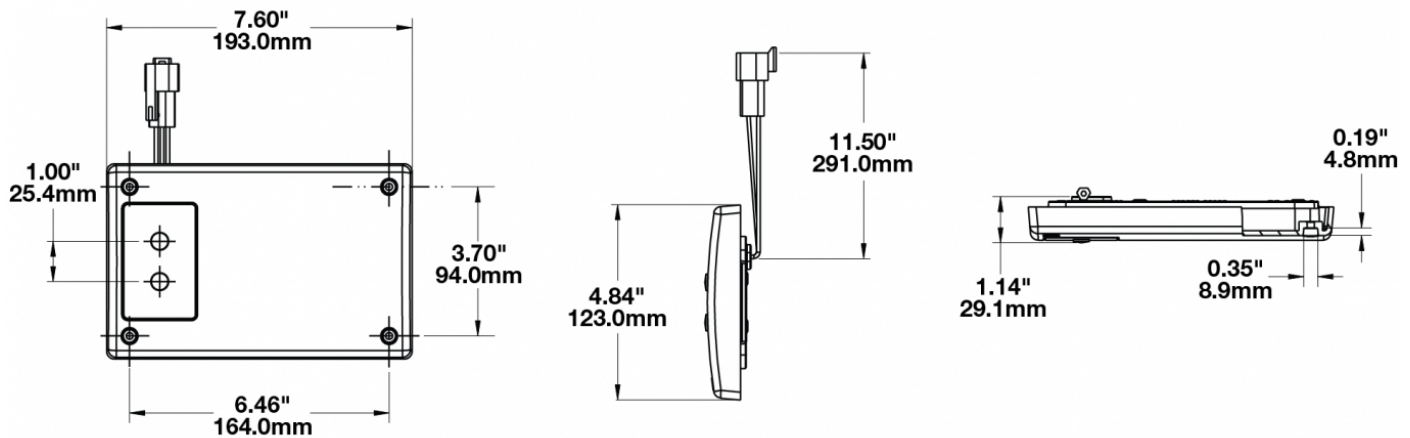

LED Dome Lights - Model 417

PRODUCT INFORMATION

Description	12-24V Red/White LED Dome Light without Inner Optics
Height	193.00 mm / 7.6 in
Width	123.00 mm / 4.84 in
Depth	28.40 mm / 1.12 in
Shape	Rectangular
Outer Lens Material	Polycarbonate
Outer Lens Color	Clear
Housing Material	Polycarbonate
Housing Color	White
Mounting Type	Low Profile Mount
Minimum Operating Temperature	-40 °C / -40 °F
Maximum Operating Temperature	65 °C / 149 °F
Product Weight	0.62 lbs / 0.28 kgs
Shipping Weight	0.80 lbs / 0.36 kgs

PRODUCT DIMENSIONS

Print date: 2026-04-18

© 2026 J.W. Speaker Corporation • Germantown, WI U.S.A.
 www.jwspeaker.com • speaker@jwspeaker.com • 262.251.6660

LED Dome Lights - Model 417

ELECTRICAL SPECIFICATIONS

Input Voltage	12-24V DC
Red Wire	Power
Black Wire	Ground
Current Draw	0.175A @ 12V DC (Red x 2) 0.175 A @ 36V DC (Red x 2) 0.325A @ 12V DC (White x 4) 0.175A @ 36V DC (White x 4)

REGULATORY STANDARDS COMPLIANCE

Buy America Standards

Eco Friendly

PHOTOMETRIC SPECIFICATIONS

Nominal LED Color Temperature	5000 K
Beam Pattern(s)	Interior - Dome Light

APPLICATIONS

Print date: 2026-04-18

© 2026 J.W. Speaker Corporation • Germantown, WI U.S.A.
www.jwspeaker.com • speaker@jwspeaker.com • 262.251.6660