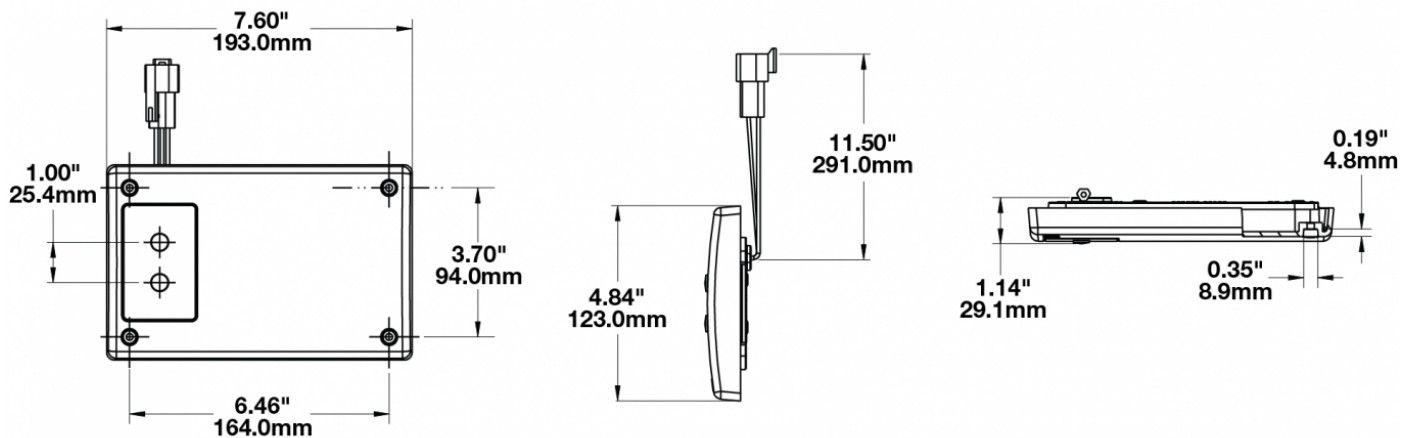

PRODUCT DIMENSIONS

Print date: 2019-02-16

© 2019 J.W. Speaker Corporation • Germantown, WI U.S.A.
www.jwspeaker.com • speaker@jwspeaker.com • 262.251.6660

J.W. SPEAKER
Engineered. Lighting. Solutions.