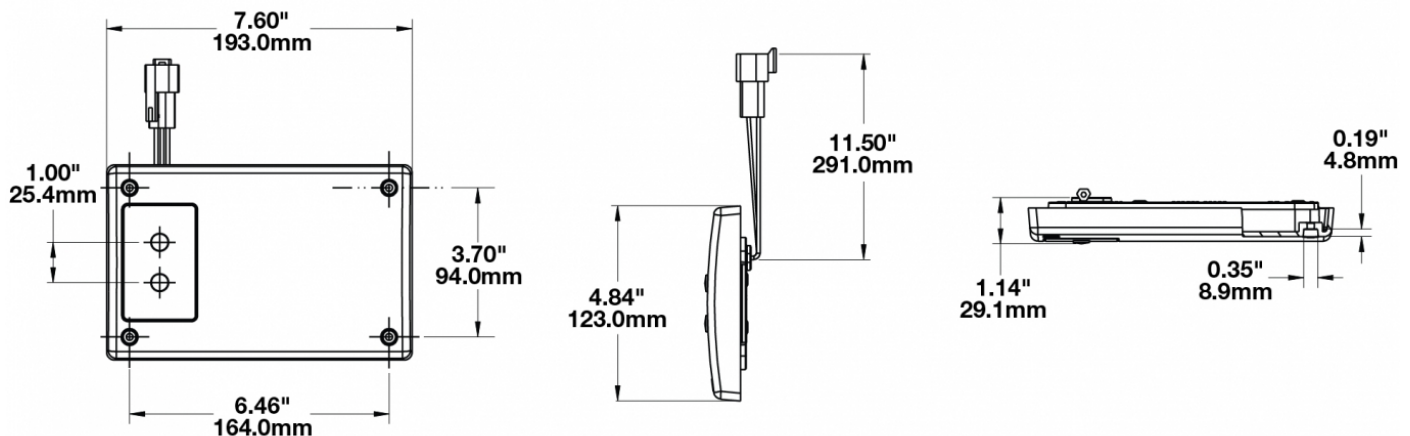

PRODUCT DIMENSIONS

Print date: 2023-10-01

© 2023 J.W. Speaker Corporation • Germantown, WI U.S.A.
www.jwspeaker.com • speaker@jwspeaker.com • 262.251.6660

J.W. SPEAKER
Engineered. Lighting. Solutions.