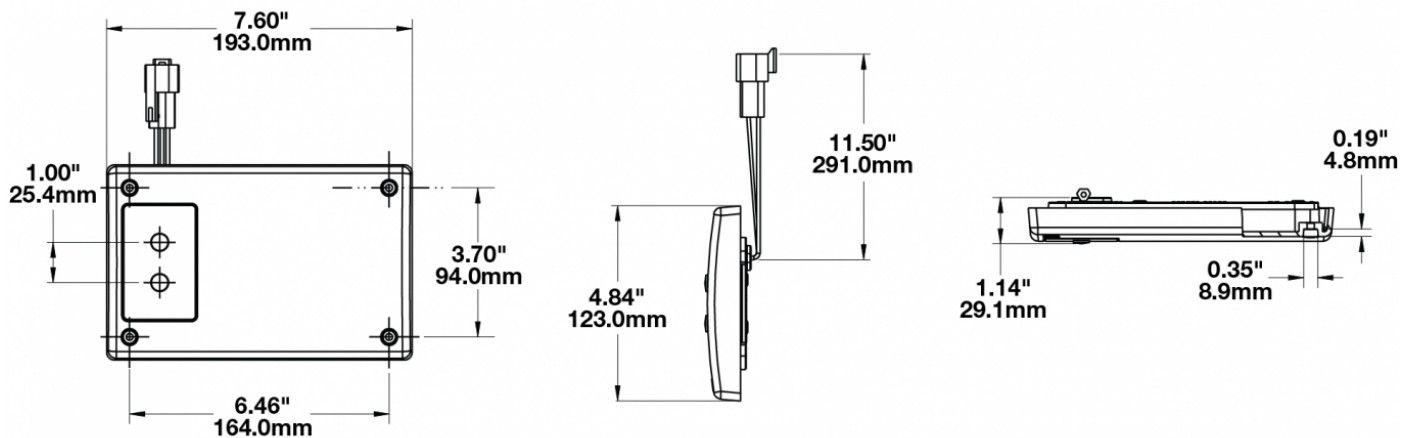

## PRODUCT INFORMATION

<b>Description</b>	12-24V Red/White LED Dome Light without Inner Optics
<b>Height</b>	193.00 mm / 7.6 in
<b>Width</b>	123.00 mm / 4.84 in
<b>Depth</b>	28.40 mm / 1.12 in
<b>Shape</b>	Rectangular
<b>Outer Lens Material</b>	Polycarbonate
<b>Outer Lens Color</b>	Clear
<b>Housing Material</b>	Polycarbonate
<b>Housing Color</b>	White
<b>Mounting Type</b>	Low Profile Mount
<b>Minimum Operating Temperature</b>	-40 °C / -40 °F
<b>Maximum Operating Temperature</b>	65 °C / 149 °F
<b>Product Weight</b>	0.62 lbs / 0.28 kgs
<b>Shipping Weight</b>	1.30 lbs / 0.59 kgs

## PHOTOMETRIC SPECIFICATIONS

<b>Nominal LED Color Temperature</b>	5000 K
<b>Beam Pattern(s)</b>	Interior - Dome Light