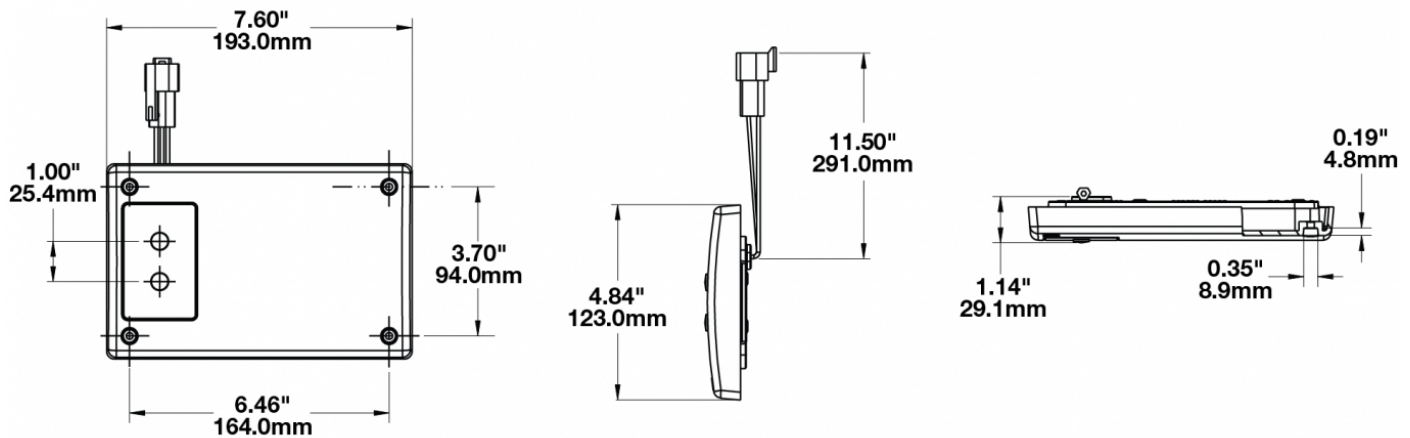

LED Dome Lights - Model 417

PRODUCT INFORMATION

Description	12-24V Red/White LED Dome Light without Inner Optics
Height	193.00 mm / 7.6 in
Width	123.00 mm / 4.84 in
Depth	28.40 mm / 1.12 in
Shape	Rectangular
Outer Lens Material	Polycarbonate
Outer Lens Color	Clear
Housing Material	Polycarbonate
Housing Color	White
Mounting Type	Low Profile Mount
Minimum Operating Temperature	-40 °C / -40 °F
Maximum Operating Temperature	65 °C / 149 °F
Product Weight	0.62 lbs / 0.28 kgs
Shipping Weight	0.80 lbs / 0.36 kgs

PRODUCT DIMENSIONS

Print date: 2026-05-09

© 2026 J.W. Speaker Corporation • Germantown, WI U.S.A.
 www.jwspeaker.com • speaker@jwspeaker.com • 262.251.6660

LED Dome Lights - Model 417

ELECTRICAL SPECIFICATIONS

Input Voltage	12-24V DC
Red Wire	Power
Black Wire	Ground
Current Draw	0.175A @ 12V DC (Red x 2) 0.175 A @ 36V DC (Red x 2) 0.325A @ 12V DC (White x 4) 0.175A @ 36V DC (White x 4)

REGULATORY STANDARDS COMPLIANCE

Buy America Standards

Eco Friendly

PHOTOMETRIC SPECIFICATIONS

Nominal LED Color Temperature	5000 K
Beam Pattern(s)	Interior - Dome Light

APPLICATIONS

Print date: 2026-05-09

© 2026 J.W. Speaker Corporation • Germantown, WI U.S.A.
www.jwspeaker.com • speaker@jwspeaker.com • 262.251.6660