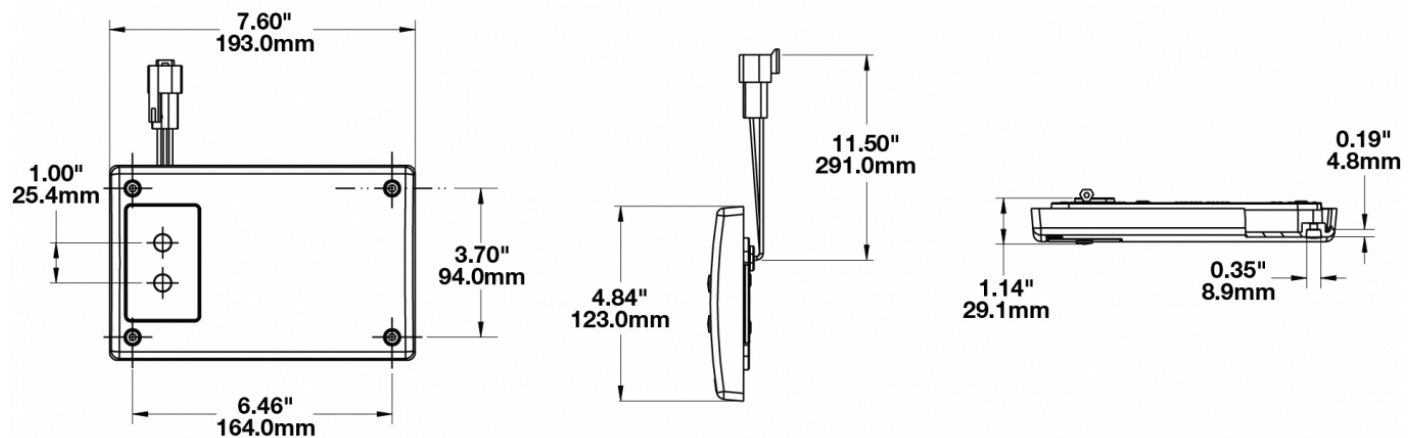

PRODUCT DIMENSIONS

Print date: 2026-05-29

© 2026 J.W. Speaker Corporation • Germantown, WI U.S.A.
www.jwspeaker.com • speaker@jwspeaker.com • 262.251.6660

J.W. SPEAKER
Engineered. Lighting. Solutions.