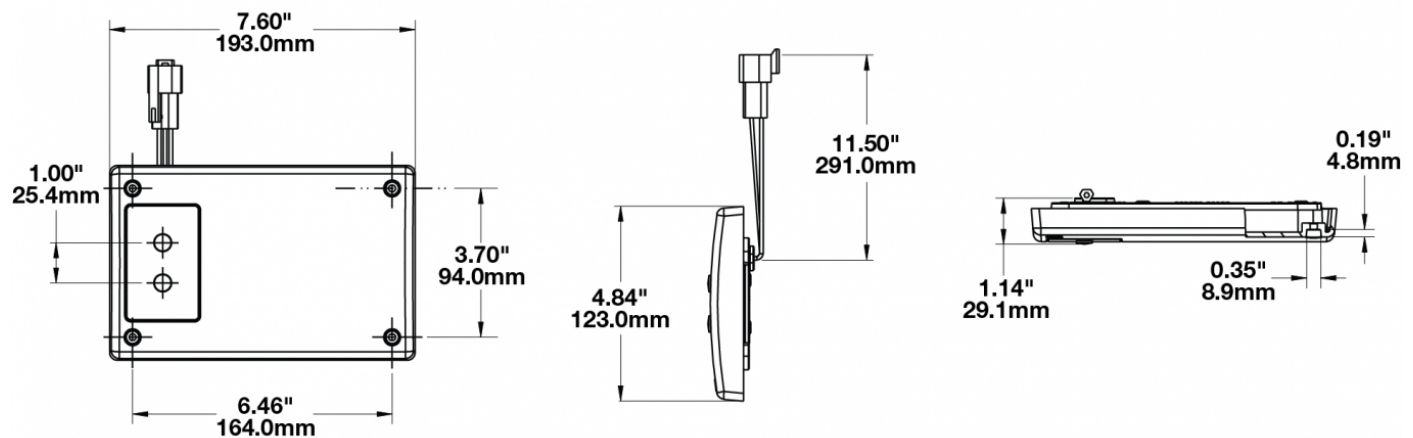

LED Dome Lights - Model 417

PRODUCT INFORMATION

Description	24V Red/White LED Dome Light with Inner Optics
Height	193.04 mm / 7.6 in
Width	122.94 mm / 4.84 in
Depth	28.96 mm / 1.14 in
Shape	Rectangular
Outer Lens Material	Acrylic
Outer Lens Color	Clear
Housing Material	Polycarbonate
Housing Color	Black
Mounting Type	Low Profile Mount
Minimum Operating Temperature	-40 °C / -40 °F
Maximum Operating Temperature	65 °C / 149 °F
Connector or Wiring	3-Pin Deutsch Socket (DT04-3P)
Mating Connector	3-Pin Deutsch Plug (DT06-3S)
Product Weight	0.62 lbs / 0.28 kgs
Shipping Weight	0.75 lbs / 0.34 kgs

PRODUCT DIMENSIONS

Print date: 2024-11-10

© 2024 J.W. Speaker Corporation • Germantown, WI U.S.A.
 www.jwspeaker.com • speaker@jwspeaker.com • 262.251.6660

LED Dome Lights - Model 417

ELECTRICAL SPECIFICATIONS

Input Voltage	24V DC
Red Wire	Power
Black Wire	Ground
Gray Wire	Door
Current Draw	0.175 (Red x 2); 0.175 (White x 4); 0.025 (White x 1)A @ 36V DC

REGULATORY STANDARDS COMPLIANCE

Buy America Standards

Eco Friendly

PHOTOMETRIC SPECIFICATIONS

Nominal LED Color Temperature	5000 K
Beam Pattern(s)	Interior - Dome Light

APPLICATIONS

Print date: 2024-11-10

© 2024 J.W. Speaker Corporation • Germantown, WI U.S.A.
 www.jwspeaker.com • speaker@jwspeaker.com • 262.251.6660