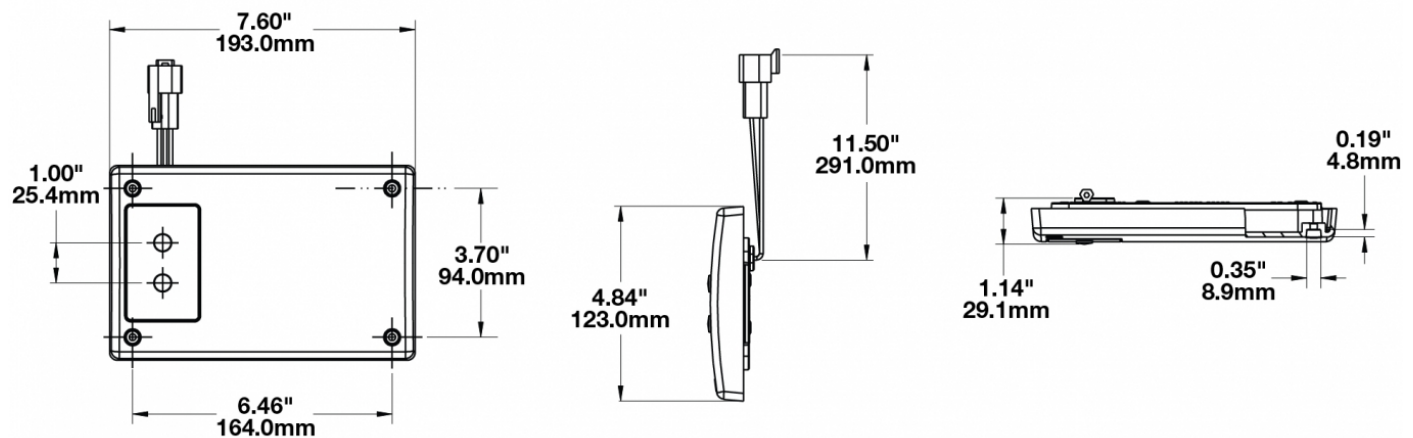

LED Dome Lights - Model 417

PRODUCT INFORMATION

Description	24V Red/White LED Dome Light with Inner Optics
Height	193.04 mm / 7.6 in
Width	122.94 mm / 4.84 in
Depth	28.96 mm / 1.14 in
Shape	Rectangular
Outer Lens Material	Acrylic
Outer Lens Color	Clear
Housing Material	Polycarbonate
Housing Color	Black
Mounting Type	Low Profile Mount
Minimum Operating Temperature	-40 °C / -40 °F
Maximum Operating Temperature	65 °C / 149 °F
Connector or Wiring	3-Pin Deutsch Socket (DT04-3P)
Mating Connector	3-Pin Deutsch Plug (DT06-3S)
Product Weight	0.62 lbs / 0.28 kgs
Shipping Weight	0.75 lbs / 0.34 kgs

PRODUCT DIMENSIONS

Print date: 2026-04-20

© 2026 J.W. Speaker Corporation • Germantown, WI U.S.A.
 www.jwspeaker.com • speaker@jwspeaker.com • 262.251.6660

LED Dome Lights - Model 417

ELECTRICAL SPECIFICATIONS

Input Voltage	24V DC
Red Wire	Power
Black Wire	Ground
Gray Wire	Door
Current Draw	0.175 (Red x 2); 0.175 (White x 4); 0.025 (White x 1)A @ 36V DC

REGULATORY STANDARDS COMPLIANCE

Buy America Standards

Eco Friendly

PHOTOMETRIC SPECIFICATIONS

Nominal LED Color Temperature	5000 K
Beam Pattern(s)	Interior - Dome Light

APPLICATIONS

Print date: 2026-04-20

© 2026 J.W. Speaker Corporation • Germantown, WI U.S.A.
 www.jwspeaker.com • speaker@jwspeaker.com • 262.251.6660