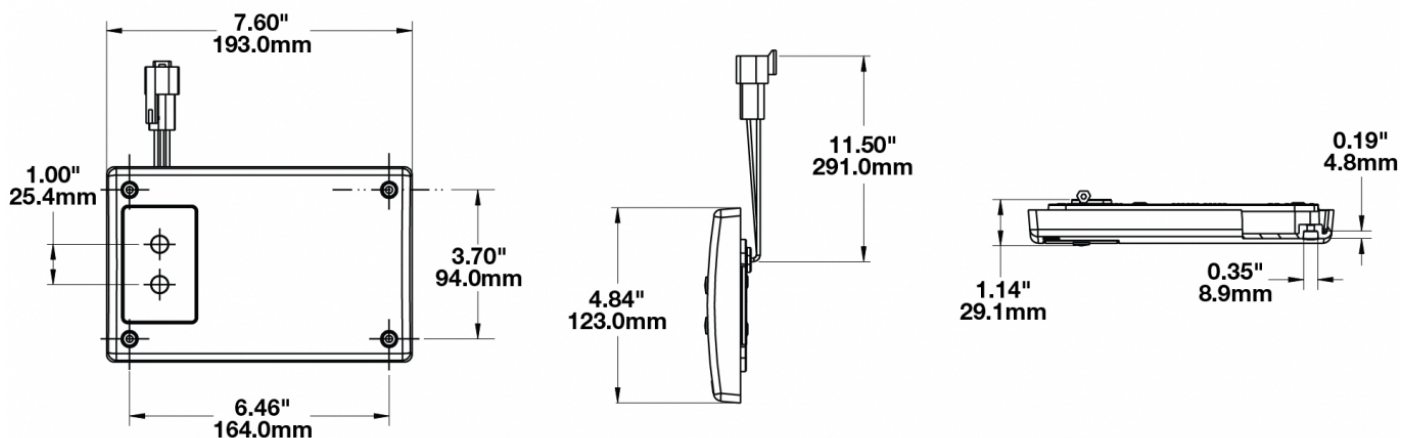

LED Dome Lights - Model 417

PRODUCT INFORMATION

Description	24V Red/White LED Dome Light with Inner Optics
Height	193.04 mm / 7.6 in
Width	122.94 mm / 4.84 in
Depth	28.96 mm / 1.14 in
Shape	Rectangular
Outer Lens Material	Acrylic
Outer Lens Color	Clear
Housing Material	Polycarbonate
Housing Color	Black
Mounting Type	Low Profile Mount
Minimum Operating Temperature	-40 °C / -40 °F
Maximum Operating Temperature	65 °C / 149 °F
Connector or Wiring	3-Pin Deutsch Socket (DT04-3P)
Mating Connector	3-Pin Deutsch Plug (DT06-3S)
Product Weight	0.62 lbs / 0.28 kgs

PRODUCT DIMENSIONS

Print date: 2018-07-22

© 2018 J.W. Speaker Corporation • Germantown, WI U.S.A.
 www.jwspeaker.com • speaker@jwspeaker.com • 262.251.6660

LED Dome Lights - Model 417

ELECTRICAL SPECIFICATIONS

Input Voltage	24V DC
Red Wire	Power
Black Wire	Ground
Gray Wire	Door
Current Draw	0.175 (Red x 2); 0.175 (White x 4); 0.025 (White x 1)A @ 36V DC

REGULATORY STANDARDS COMPLIANCE

Buy America Standards

Eco Friendly

PHOTOMETRIC SPECIFICATIONS

Nominal LED Color Temperature	5000 K
Beam Pattern(s)	Interior - Dome Light

APPLICATIONS

Print date: 2018-07-22

© 2018 J.W. Speaker Corporation • Germantown, WI U.S.A.
 www.jwspeaker.com • speaker@jwspeaker.com • 262.251.6660