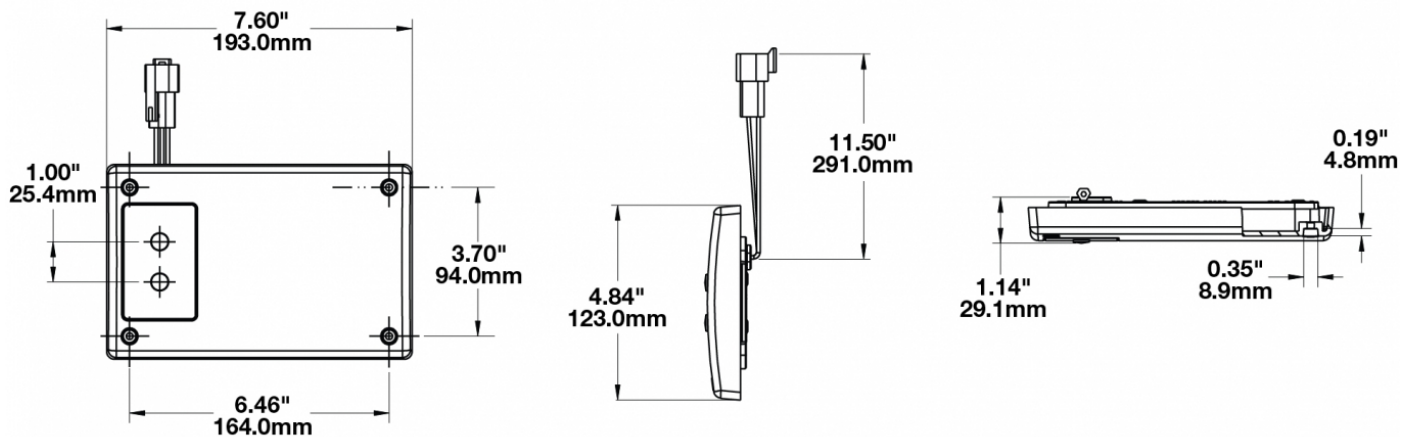

## PRODUCT INFORMATION

<b>Description</b>	24V Red/White LED Dome Light with Inner Optics
<b>Height</b>	193.04 mm / 7.6 in
<b>Width</b>	122.94 mm / 4.84 in
<b>Depth</b>	28.96 mm / 1.14 in
<b>Shape</b>	Rectangular
<b>Outer Lens Material</b>	Acrylic
<b>Outer Lens Color</b>	Clear
<b>Housing Material</b>	Polycarbonate
<b>Housing Color</b>	Black
<b>Mounting Type</b>	Low Profile Mount
<b>Minimum Operating Temperature</b>	-40 °C / -40 °F
<b>Maximum Operating Temperature</b>	65 °C / 149 °F
<b>Connector or Wiring</b>	3-Pin Deutsch Socket (DT04-3P)
<b>Mating Connector</b>	3-Pin Deutsch Plug (DT06-3S)
<b>Product Weight</b>	0.62 lbs / 0.28 kgs
<b>Shipping Weight</b>	0.75 lbs / 0.34 kgs

## PHOTOMETRIC SPECIFICATIONS

<b>Nominal LED Color Temperature</b>	5000 K
<b>Beam Pattern(s)</b>	Interior - Dome Light