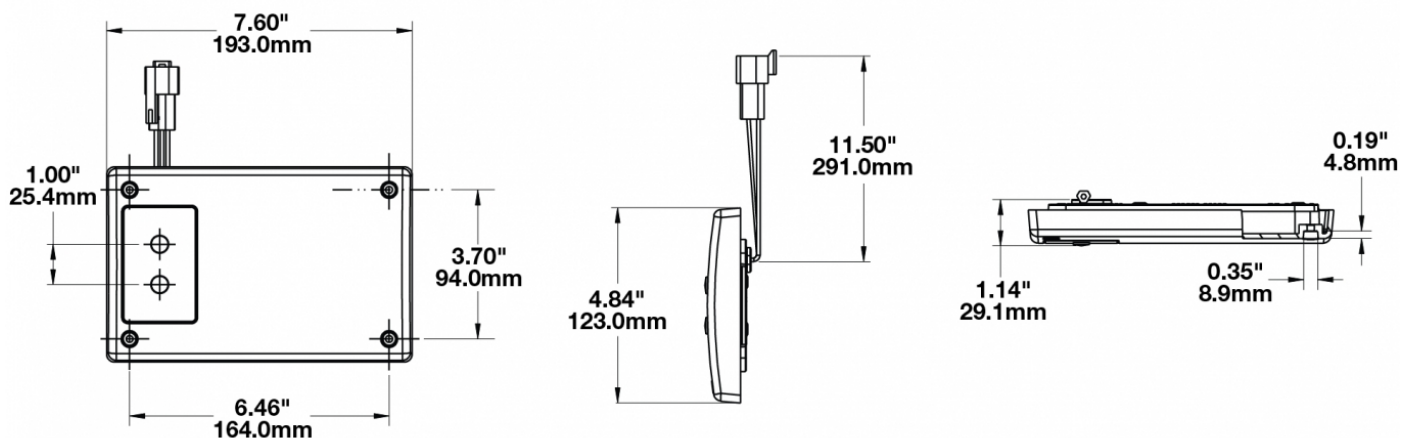

PRODUCT DIMENSIONS

Print date: 2018-05-20

© 2018 J.W. Speaker Corporation • Germantown, WI U.S.A.
www.jwspeaker.com • speaker@jwspeaker.com • 262.251.6660

J.W. SPEAKER
Engineered. Lighting. Solutions.