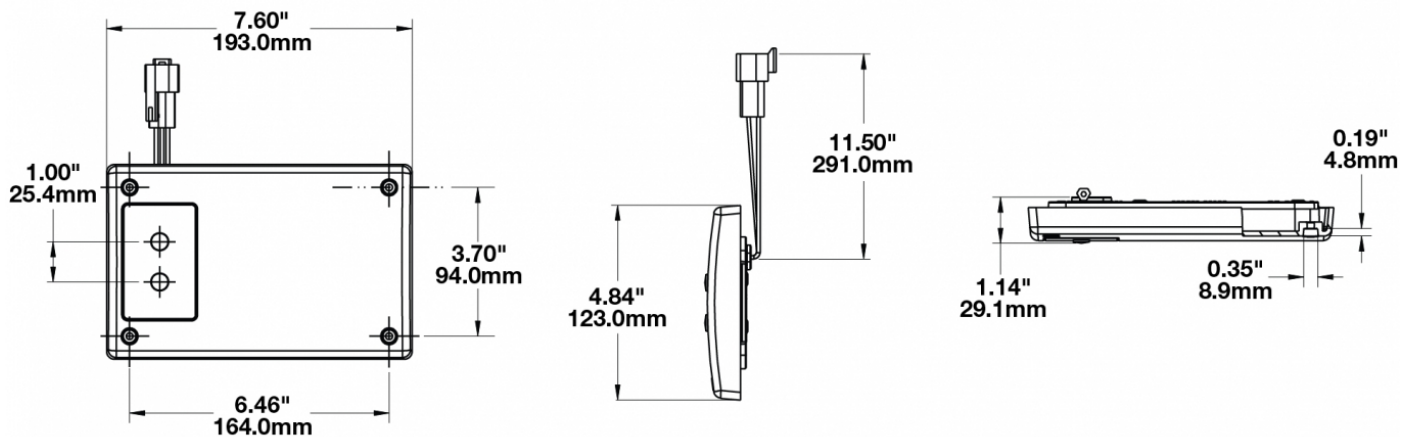

PRODUCT DIMENSIONS

Print date: 2019-02-17

© 2019 J.W. Speaker Corporation • Germantown, WI U.S.A.
www.jwspeaker.com • speaker@jwspeaker.com • 262.251.6660

J.W. SPEAKER
Engineered. Lighting. Solutions.