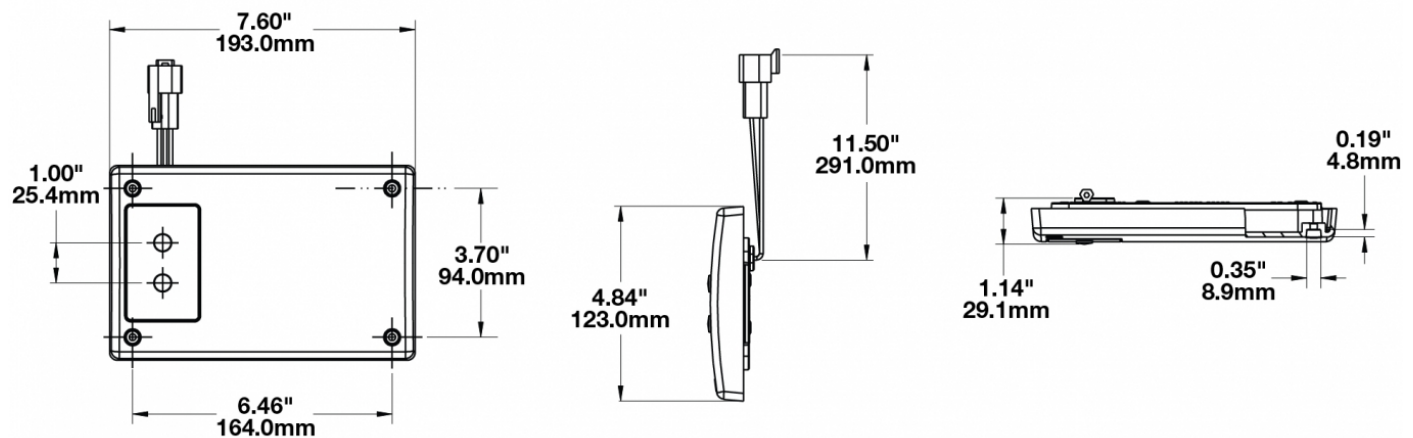

## PRODUCT INFORMATION

<b>Description</b>	24V Red/White LED Dome Light with Inner Optics
<b>Height</b>	193.04 mm / 7.6 in
<b>Width</b>	122.94 mm / 4.84 in
<b>Depth</b>	28.96 mm / 1.14 in
<b>Shape</b>	Rectangular
<b>Outer Lens Material</b>	Acrylic
<b>Outer Lens Color</b>	Clear
<b>Housing Material</b>	Polycarbonate
<b>Housing Color</b>	Black
<b>Mounting Type</b>	Low Profile Mount
<b>Minimum Operating Temperature</b>	-40 °C / -40 °F
<b>Maximum Operating Temperature</b>	65 °C / 149 °F
<b>Connector or Wiring</b>	3-Pin Deutsch Socket (DT04-3P)
<b>Mating Connector</b>	3-Pin Deutsch Plug (DT06-3S)
<b>Product Weight</b>	0.62 lbs / 0.28 kgs
<b>Shipping Weight</b>	0.75 lbs / 0.34 kgs

## PHOTOMETRIC SPECIFICATIONS

<b>Nominal LED Color Temperature</b>	5000 K
<b>Beam Pattern(s)</b>	Interior - Dome Light