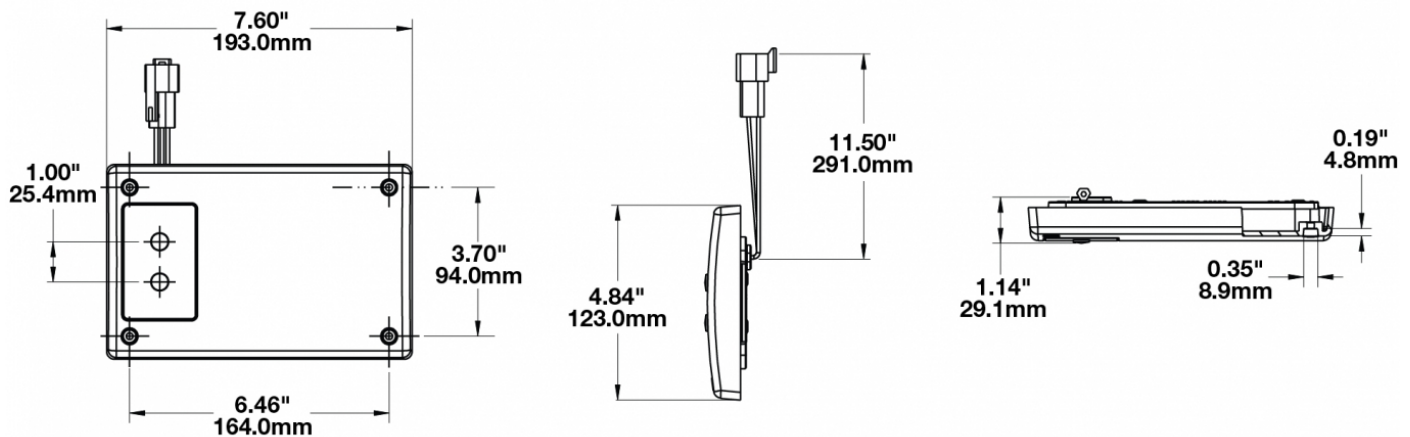

LED Dome Lights - Model 417

PRODUCT INFORMATION

Description	24V Red/White LED Dome Light with Inner Optics
Height	193.04 mm / 7.6 in
Width	122.94 mm / 4.84 in
Depth	28.96 mm / 1.14 in
Shape	Rectangular
Outer Lens Material	Acrylic
Outer Lens Color	Clear
Housing Material	Polycarbonate
Housing Color	Black
Mounting Type	Low Profile Mount
Minimum Operating Temperature	-40 °C / -40 °F
Maximum Operating Temperature	65 °C / 149 °F
Connector or Wiring	3-Pin Deutsch Socket (DT04-3P)
Mating Connector	3-Pin Deutsch Plug (DT06-3S)
Product Weight	0.62 lbs / 0.28 kgs
Shipping Weight	0.75 lbs / 0.34 kgs

PRODUCT DIMENSIONS

Print date: 2019-01-23

© 2019 J.W. Speaker Corporation • Germantown, WI U.S.A.
 www.jwspeaker.com • speaker@jwspeaker.com • 262.251.6660

LED Dome Lights - Model 417

ELECTRICAL SPECIFICATIONS

Input Voltage	24V DC
Red Wire	Power
Black Wire	Ground
Gray Wire	Door
Current Draw	0.175 (Red x 2); 0.175 (White x 4); 0.025 (White x 1)A @ 36V DC

REGULATORY STANDARDS COMPLIANCE

Buy America Standards

Eco Friendly

PHOTOMETRIC SPECIFICATIONS

Nominal LED Color Temperature	5000 K
Beam Pattern(s)	Interior - Dome Light

APPLICATIONS

Print date: 2019-01-23

© 2019 J.W. Speaker Corporation • Germantown, WI U.S.A.
 www.jwspeaker.com • speaker@jwspeaker.com • 262.251.6660