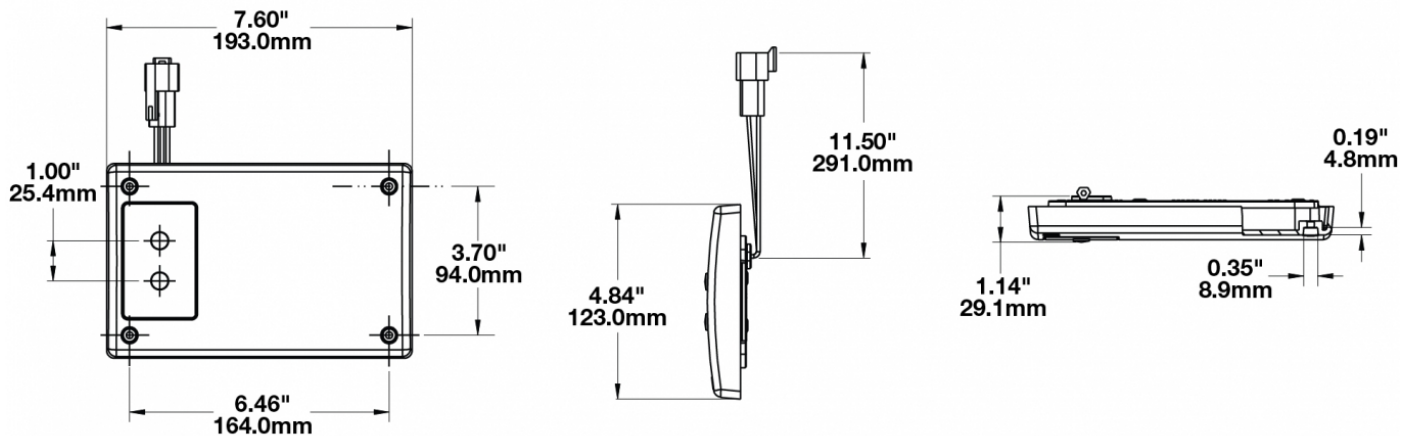

PRODUCT DIMENSIONS

Print date: 2026-07-09

© 2026 J.W. Speaker Corporation • Germantown, WI U.S.A.
www.jwspeaker.com • speaker@jwspeaker.com • 262.251.6660