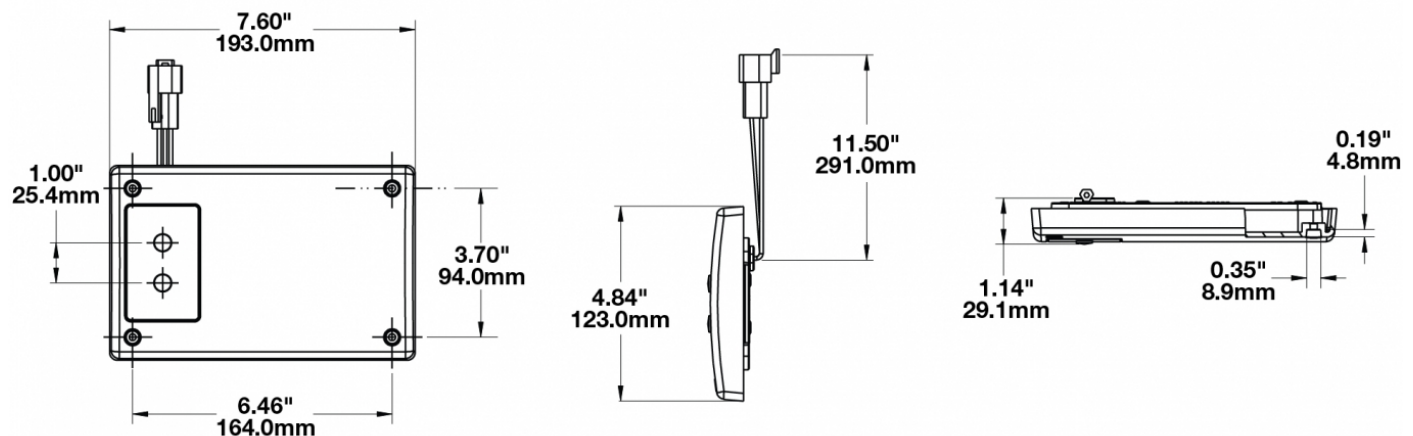

LED Dome Lights - Model 417

PRODUCT INFORMATION

Description	12V Red/White LED Dome Light with Inner Optics
Height	193.04 mm / 7.6 in
Width	122.94 mm / 4.84 in
Depth	28.96 mm / 1.14 in
Shape	Rectangular
Outer Lens Material	Acrylic
Outer Lens Color	Clear
Housing Material	Polycarbonate
Housing Color	Black
Mounting Type	Low Profile Mount
Minimum Operating Temperature	-40 °C / -40 °F
Maximum Operating Temperature	65 °C / 149 °F
Connector or Wiring	3-Pin Deutsch Socket (DT04-3P)
Mating Connector	3-Pin Deutsch Plug (DT06-3S)
Product Weight	0.62 lbs / 0.28 kgs
Shipping Weight	0.89 lbs / 0.4 kgs

PRODUCT DIMENSIONS

Print date: 2024-11-08

© 2024 J.W. Speaker Corporation • Germantown, WI U.S.A.
 www.jwspeaker.com • speaker@jwspeaker.com • 262.251.6660

LED Dome Lights - Model 417

ELECTRICAL SPECIFICATIONS

Input Voltage	12V DC
Red Wire	Power
Black Wire	Ground
Gray Wire	Door
Current Draw	0.175A @ 12V DC (Red x 2) 0.325A @ 12V DC (White x 4) 0.025A @ 12V DC (White x 1)

REGULATORY STANDARDS COMPLIANCE

Buy America Standards

Eco Friendly

PHOTOMETRIC SPECIFICATIONS

Nominal LED Color Temperature	5000 K
Beam Pattern(s)	Interior - Dome Light

APPLICATIONS

Print date: 2024-11-08

© 2024 J.W. Speaker Corporation • Germantown, WI U.S.A.
www.jwspeaker.com • speaker@jwspeaker.com • 262.251.6660