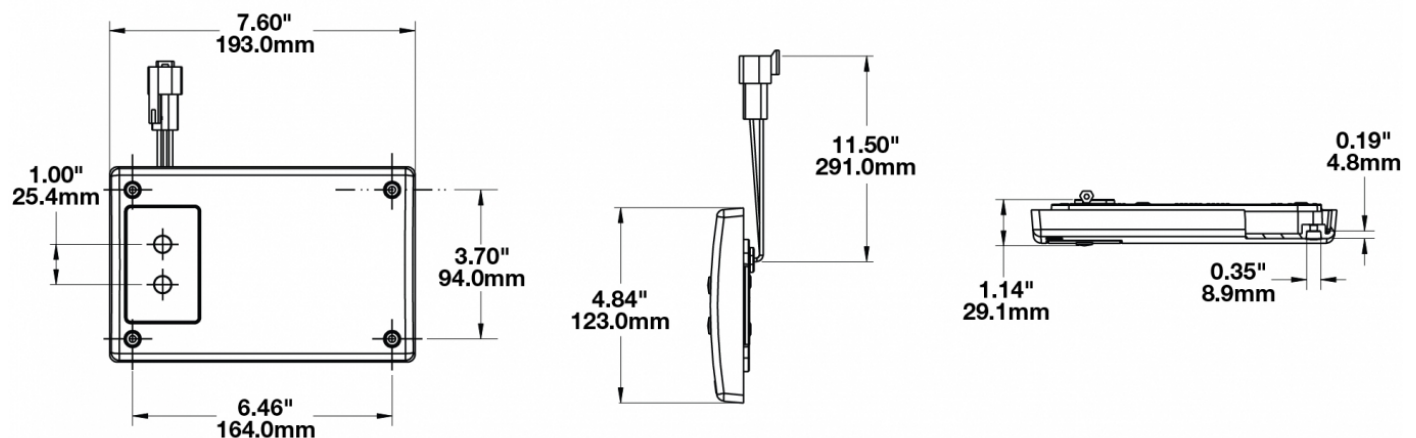

PRODUCT DIMENSIONS

Print date: 2017-11-24

© 2017 J.W. Speaker Corporation • Germantown, WI U.S.A.
www.jwspeaker.com • speaker@jwspeaker.com • 262.251.6660

J.W. SPEAKER
Engineered. Lighting. Solutions.