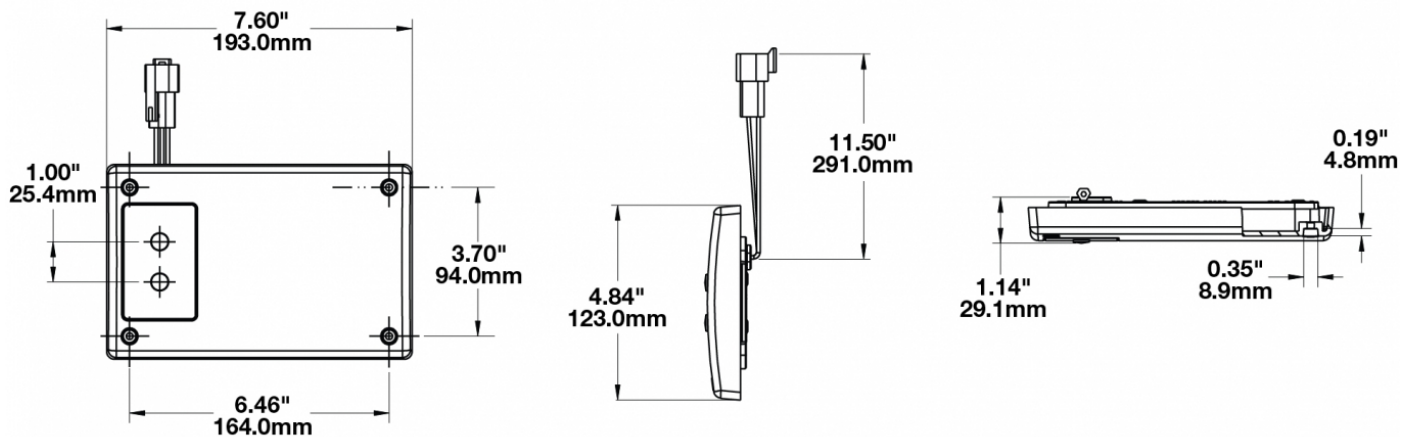

PRODUCT DIMENSIONS

Print date: 2023-10-01

© 2023 J.W. Speaker Corporation • Germantown, WI U.S.A.
www.jwspeaker.com • speaker@jwspeaker.com • 262.251.6660