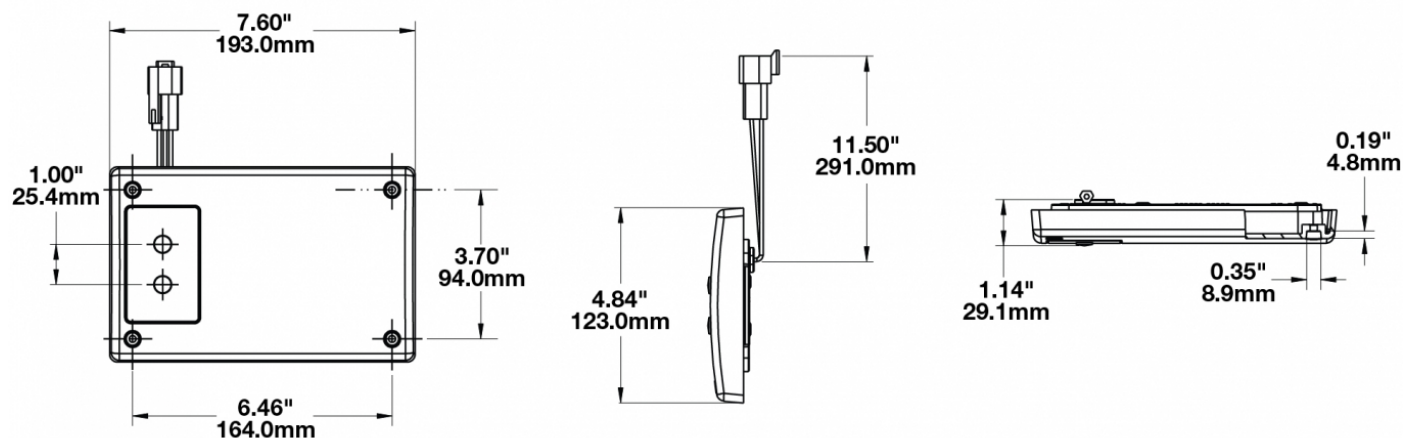

PRODUCT DIMENSIONS

Print date: 2017-09-26

© 2017 J.W. Speaker Corporation • Germantown, WI U.S.A.
www.jwspeaker.com • speaker@jwspeaker.com • 262.251.6660

J.W. SPEAKER
Engineered. Lighting. Solutions.