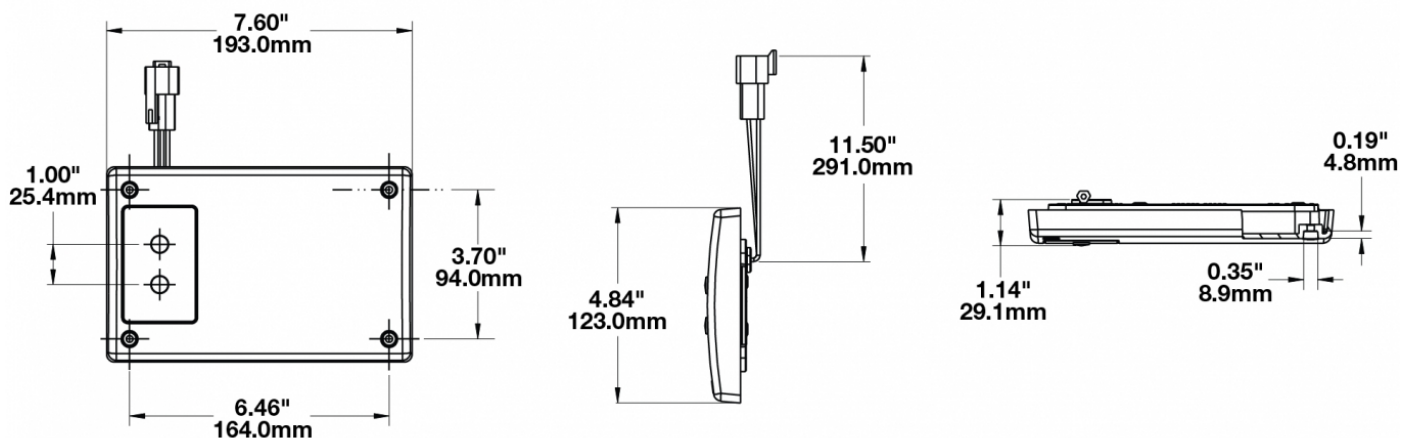

PRODUCT DIMENSIONS

Print date: 2018-08-17

© 2018 J.W. Speaker Corporation • Germantown, WI U.S.A.
www.jwspeaker.com • speaker@jwspeaker.com • 262.251.6660