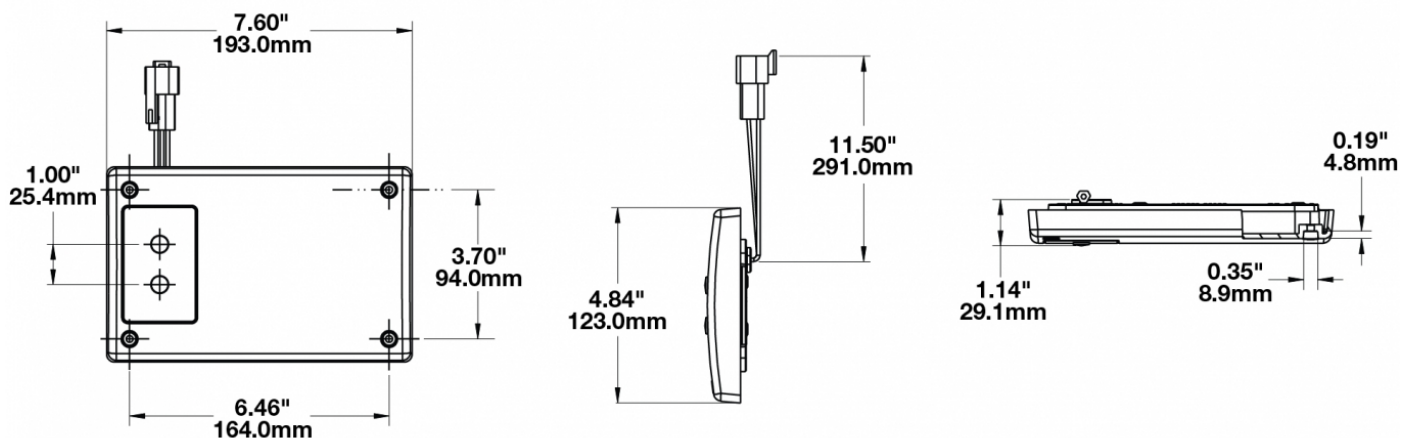

PRODUCT DIMENSIONS

Print date: 2018-02-17

© 2018 J.W. Speaker Corporation • Germantown, WI U.S.A.
www.jwspeaker.com • speaker@jwspeaker.com • 262.251.6660

J.W. SPEAKER
Engineered. Lighting. Solutions.