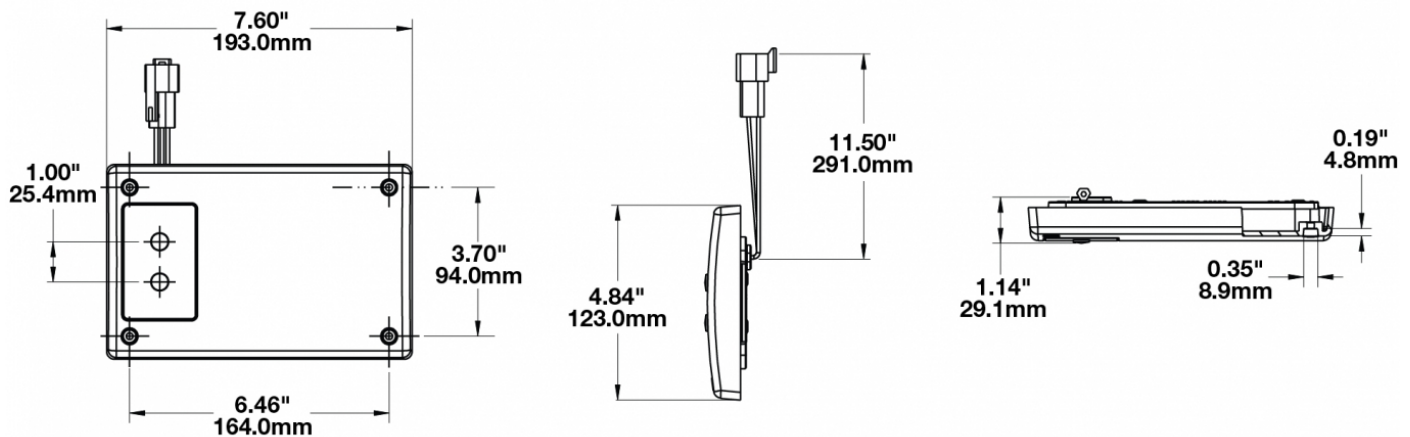

LED Dome Lights - Model 417

PRODUCT INFORMATION

Description	12V Red/White LED Dome Light with Inner Optics
Height	193.04 mm / 7.6 in
Width	122.94 mm / 4.84 in
Depth	28.96 mm / 1.14 in
Shape	Rectangular
Outer Lens Material	Acrylic
Outer Lens Color	Clear
Housing Material	Polycarbonate
Housing Color	Black
Mounting Type	Low Profile Mount
Minimum Operating Temperature	-40 °C / -40 °F
Maximum Operating Temperature	65 °C / 149 °F
Connector or Wiring	3-Pin Deutsch Socket (DT04-3P)
Mating Connector	3-Pin Deutsch Plug (DT06-3S)
Product Weight	0.62 lbs / 0.28 kgs
Shipping Weight	0.75 lbs / 0.34 kgs

PRODUCT DIMENSIONS

Print date: 2018-11-20

© 2018 J.W. Speaker Corporation • Germantown, WI U.S.A.
 www.jwspeaker.com • speaker@jwspeaker.com • 262.251.6660

LED Dome Lights - Model 417

ELECTRICAL SPECIFICATIONS

Input Voltage	12V DC
Red Wire	Power
Black Wire	Ground
Gray Wire	Door
Current Draw	0.175A @ 12V DC (Red x 2) 0.325A @ 12V DC (White x 4) 0.025A @ 12V DC (White x 1)

REGULATORY STANDARDS COMPLIANCE

Buy America Standards

Eco Friendly

PHOTOMETRIC SPECIFICATIONS

Nominal LED Color Temperature	5000 K
Beam Pattern(s)	Interior - Dome Light

APPLICATIONS

Print date: 2018-11-20

© 2018 J.W. Speaker Corporation • Germantown, WI U.S.A.
www.jwspeaker.com • speaker@jwspeaker.com • 262.251.6660