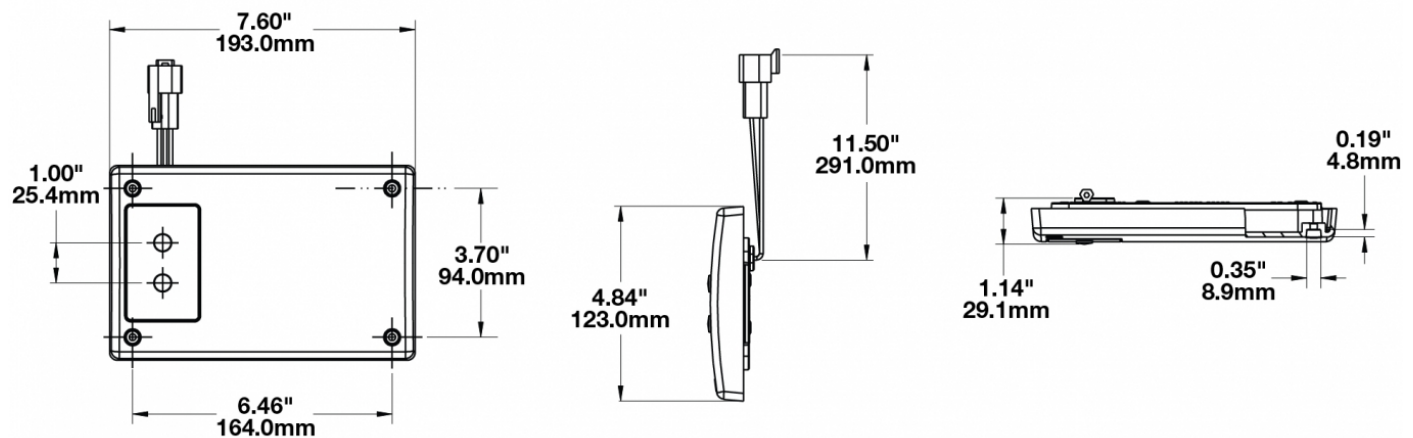

PRODUCT DIMENSIONS

Print date: 2026-06-12

© 2026 J.W. Speaker Corporation • Germantown, WI U.S.A.
www.jwspeaker.com • speaker@jwspeaker.com • 262.251.6660

J.W. SPEAKER
Engineered. Lighting. Solutions.