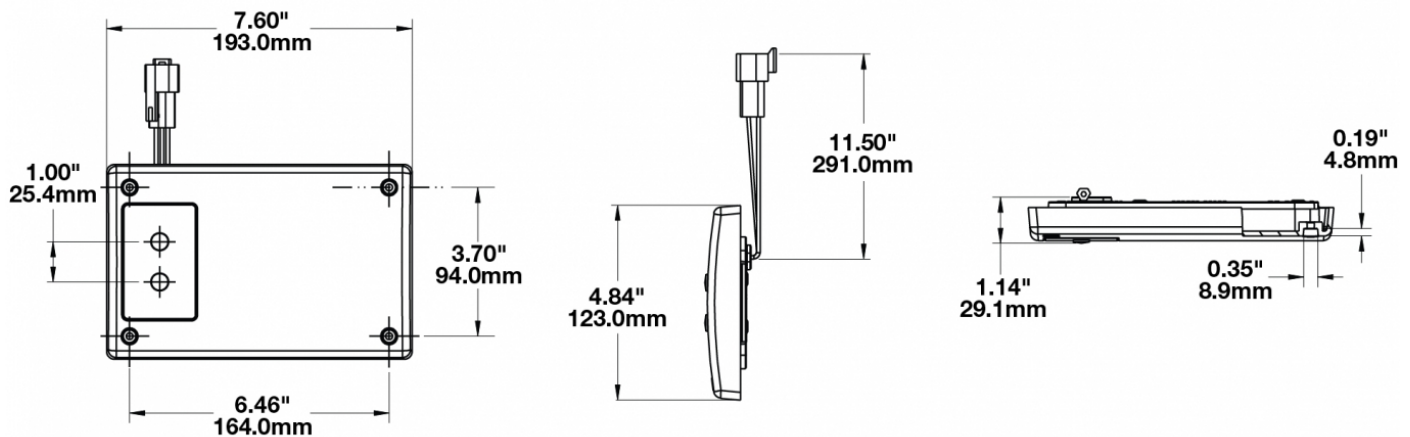

LED Dome Lights - Model 417

PRODUCT INFORMATION

Description	12V Red/White LED Dome Light with Inner Optics
Height	193.04 mm / 7.6 in
Width	122.94 mm / 4.84 in
Depth	28.96 mm / 1.14 in
Shape	Rectangular
Outer Lens Material	Acrylic
Outer Lens Color	Clear
Housing Material	Polycarbonate
Housing Color	Black
Mounting Type	Low Profile Mount
Minimum Operating Temperature	-40 °C / -40 °F
Maximum Operating Temperature	65 °C / 149 °F
Connector or Wiring	3-Pin Deutsch Socket (DT04-3P)
Mating Connector	3-Pin Deutsch Plug (DT06-3S)
Product Weight	0.62 lbs / 0.28 kgs
Shipping Weight	0.75 lbs / 0.34 kgs

PRODUCT DIMENSIONS

Print date: 2019-02-17

© 2019 J.W. Speaker Corporation • Germantown, WI U.S.A.
 www.jwspeaker.com • speaker@jwspeaker.com • 262.251.6660

LED Dome Lights - Model 417

ELECTRICAL SPECIFICATIONS

Input Voltage	12V DC
Red Wire	Power
Black Wire	Ground
Gray Wire	Door
Current Draw	0.175A @ 12V DC (Red x 2) 0.325A @ 12V DC (White x 4) 0.025A @ 12V DC (White x 1)

REGULATORY STANDARDS COMPLIANCE

Buy America Standards

Eco Friendly

PHOTOMETRIC SPECIFICATIONS

Nominal LED Color Temperature	5000 K
Beam Pattern(s)	Interior - Dome Light

APPLICATIONS

Print date: 2019-02-17

© 2019 J.W. Speaker Corporation • Germantown, WI U.S.A.
www.jwspeaker.com • speaker@jwspeaker.com • 262.251.6660