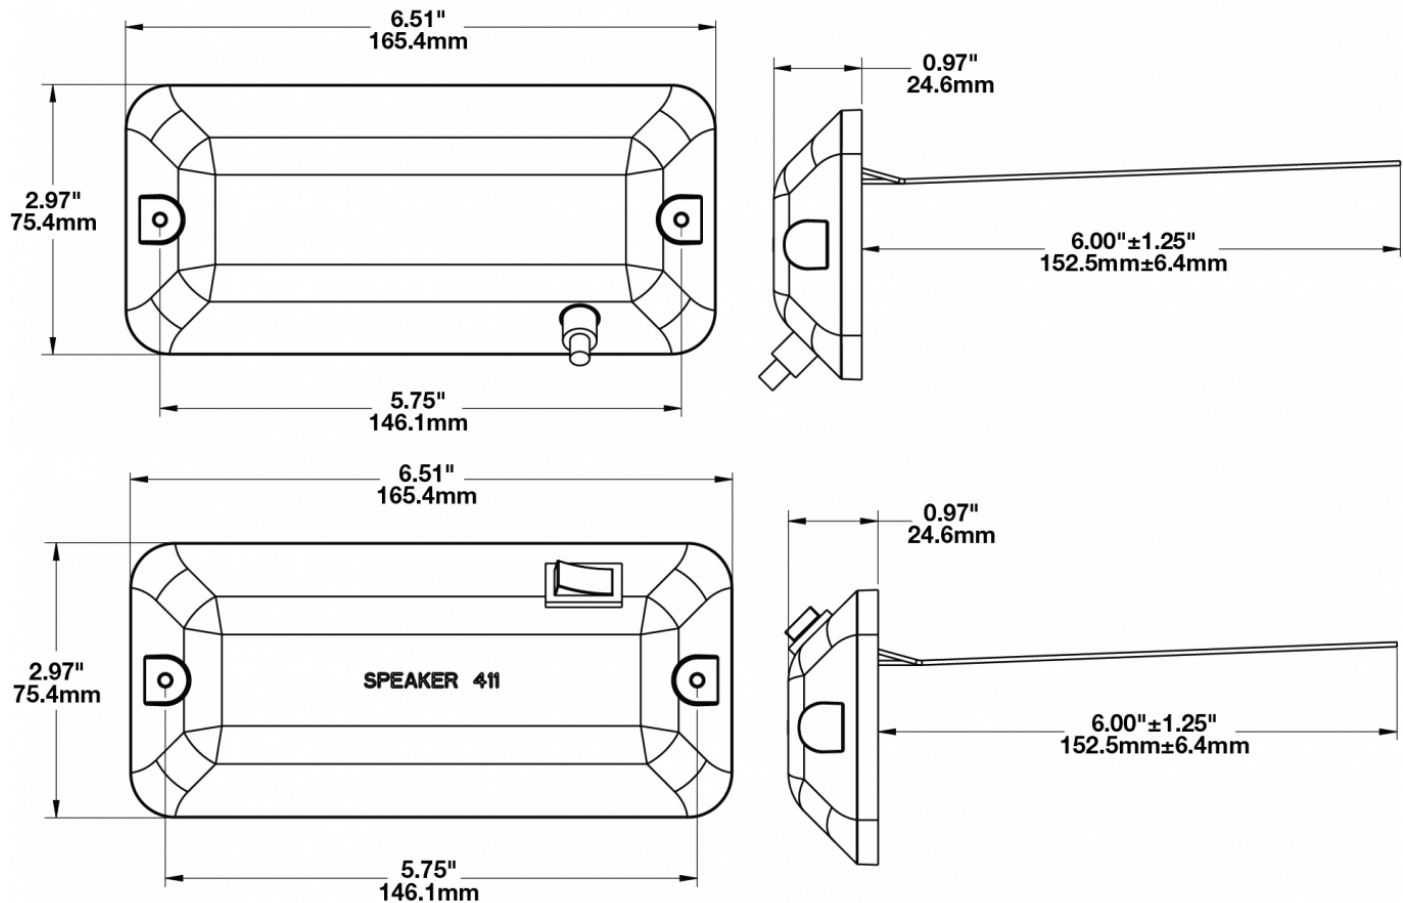

LED Dome Lights - Model 411

PRODUCT DIMENSIONS

ELECTRICAL SPECIFICATIONS

Input Voltage	12-24V DC
Operating Voltage	9-32V DC
Transient Spike Protection	150V Peak @ 1 HZ-100 Pulses
Red Wire	Positive
Black Wire	Negative
Current Draw	0.14A @ 12V DC 0.09A @ 24V DC

Print date: 2026-05-24

© 2026 J.W. Speaker Corporation • Germantown, WI U.S.A.
www.jwspeaker.com • speaker@jwspeaker.com • 262.251.6660