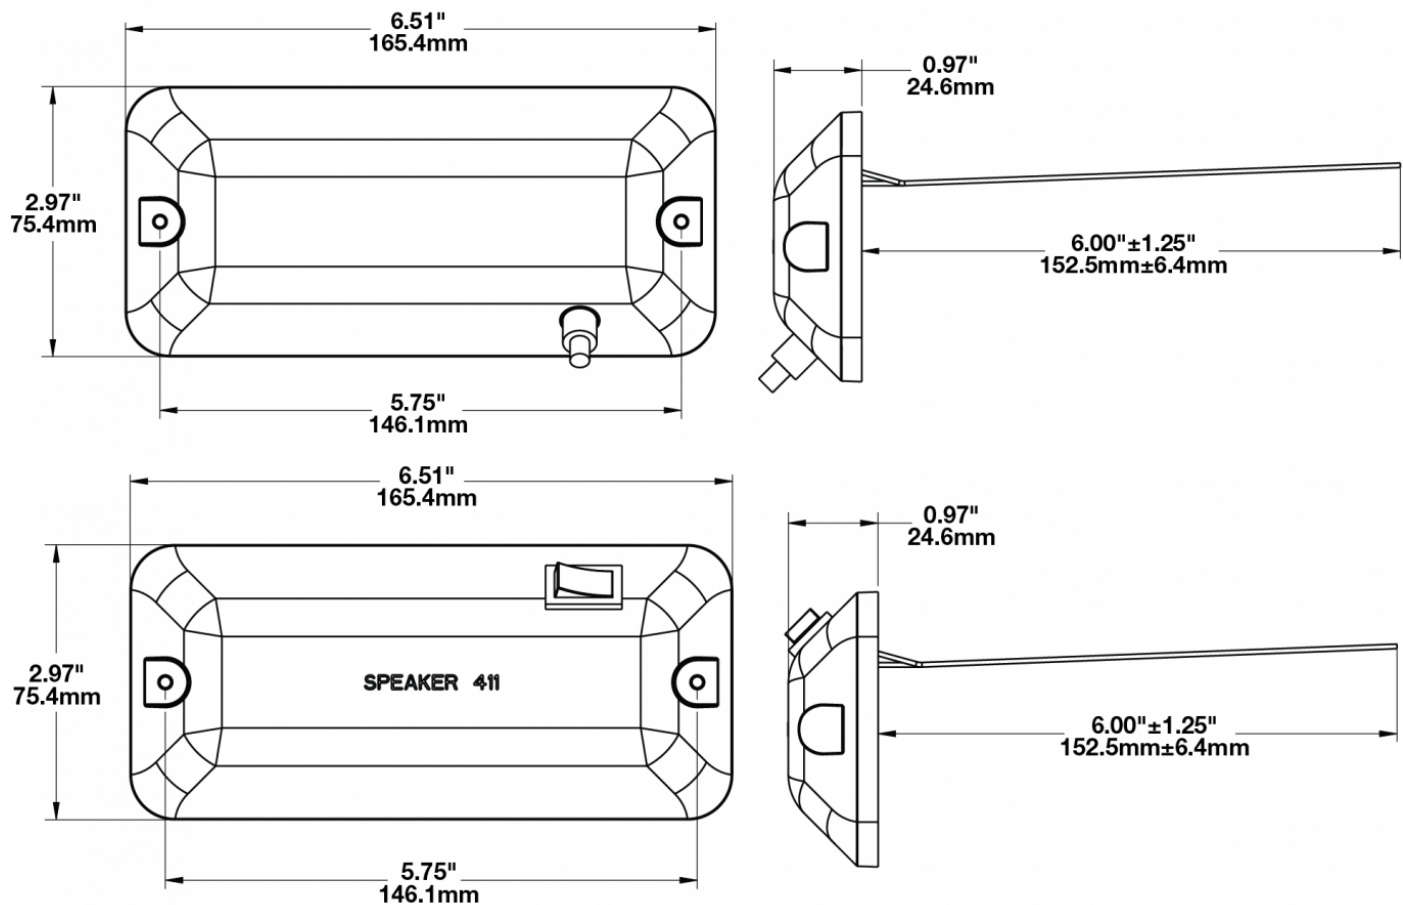

LED Dome Lights - Model 411

PRODUCT DIMENSIONS

ELECTRICAL SPECIFICATIONS

Input Voltage	12-24V DC
Operating Voltage	9-32V DC
Transient Spike Protection	150V Peak @ 1 HZ-100 Pulses
Red Wire	Positive
Black Wire	Negative
Current Draw	0.14A @ 12V DC 0.09A @ 24V DC

Print date: 2026-06-14

© 2026 J.W. Speaker Corporation • Germantown, WI U.S.A.
www.jwspeaker.com • speaker@jwspeaker.com • 262.251.6660