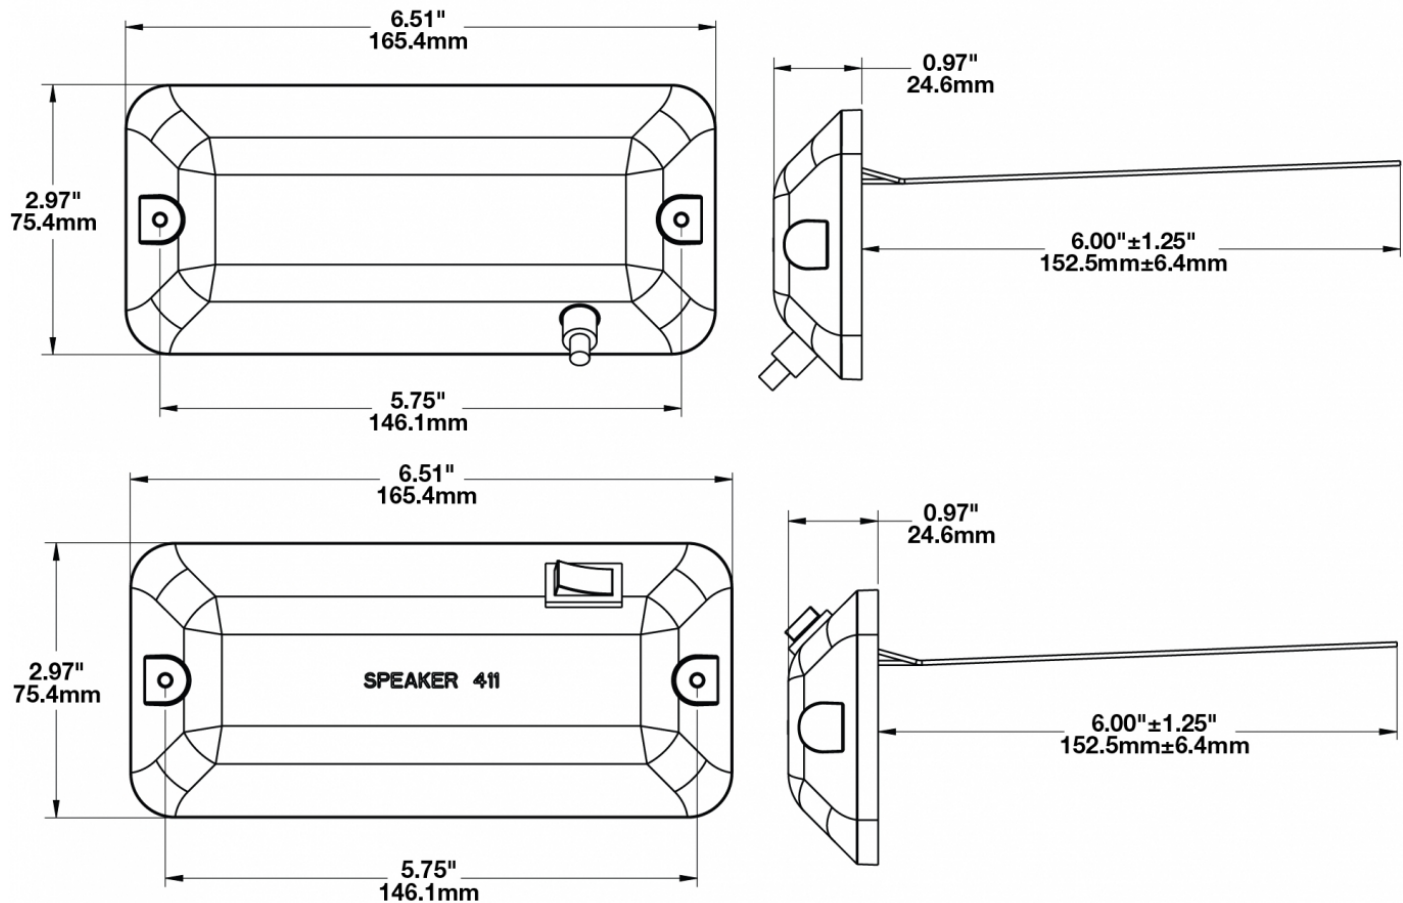

## PRODUCT INFORMATION

---

<b>Description</b>	12-24V LED Dome Light with On/Off/Door Rocker Switch
<b>Height</b>	75.44 mm / 2.97 in
<b>Width</b>	165.35 mm / 6.51 in
<b>Depth</b>	24.64 mm / 0.97 in
<b>Shape</b>	Rectangular
<b>Outer Lens Material</b>	Polycarbonate
<b>Outer Lens Color</b>	Clear
<b>Housing Material</b>	Polycarbonate
<b>Housing Color</b>	Black
<b>Mounting Hardware Description</b>	(x2) #8-32 x Phillips Taptite Mounting Screws
<b>Mounting Type</b>	Flush Mount
<b>Minimum Operating Temperature</b>	-40 °C / -40 °F
<b>Maximum Operating Temperature</b>	65 °C / 149 °F
<b>Connector or Wiring</b>	Bare Leads
<b>Product Weight</b>	0.00 lbs / 0 kgs
<b>Shipping Weight</b>	0.90 lbs / 0.41 kgs

## PRODUCT DIMENSIONS

## PHOTOMETRIC SPECIFICATIONS

**Nominal LED Color Temperature** 5000 K  
**Beam Pattern(s)** Interior - Dome Light