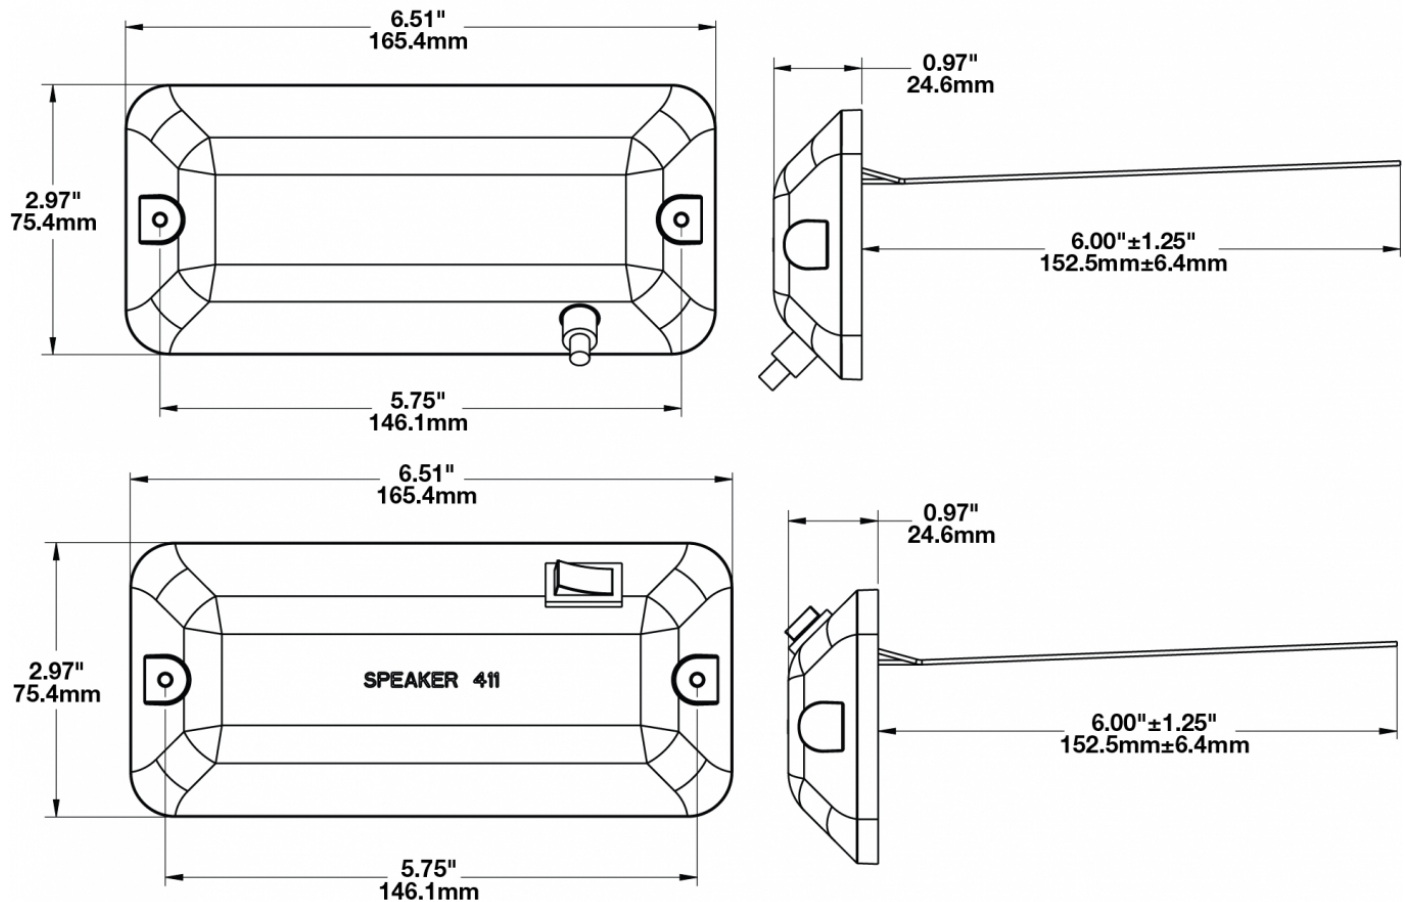

## PRODUCT INFORMATION

---

<b>Description</b>	12-24V LED Dome Light with On/Off/Door Rocker Switch
<b>Height</b>	75.44 mm / 2.97 in
<b>Width</b>	165.35 mm / 6.51 in
<b>Depth</b>	24.64 mm / 0.97 in
<b>Shape</b>	Rectangular
<b>Outer Lens Material</b>	Polycarbonate
<b>Outer Lens Color</b>	Clear
<b>Housing Material</b>	Polycarbonate
<b>Housing Color</b>	Black
<b>Mounting Hardware Description</b>	(x2) #8-32 x Phillips Taptite Mounting Screws
<b>Mounting Type</b>	Flush Mount
<b>Minimum Operating Temperature</b>	-40 °C / -40 °F
<b>Maximum Operating Temperature</b>	65 °C / 149 °F
<b>Connector or Wiring</b>	Bare Leads
<b>Product Weight</b>	0.00 lbs / 0 kgs
<b>Shipping Weight</b>	0.90 lbs / 0.41 kgs

## PRODUCT DIMENSIONS

## PHOTOMETRIC SPECIFICATIONS

**Nominal LED Color Temperature** 5000 K

**Beam Pattern(s)** Interior - Dome Light