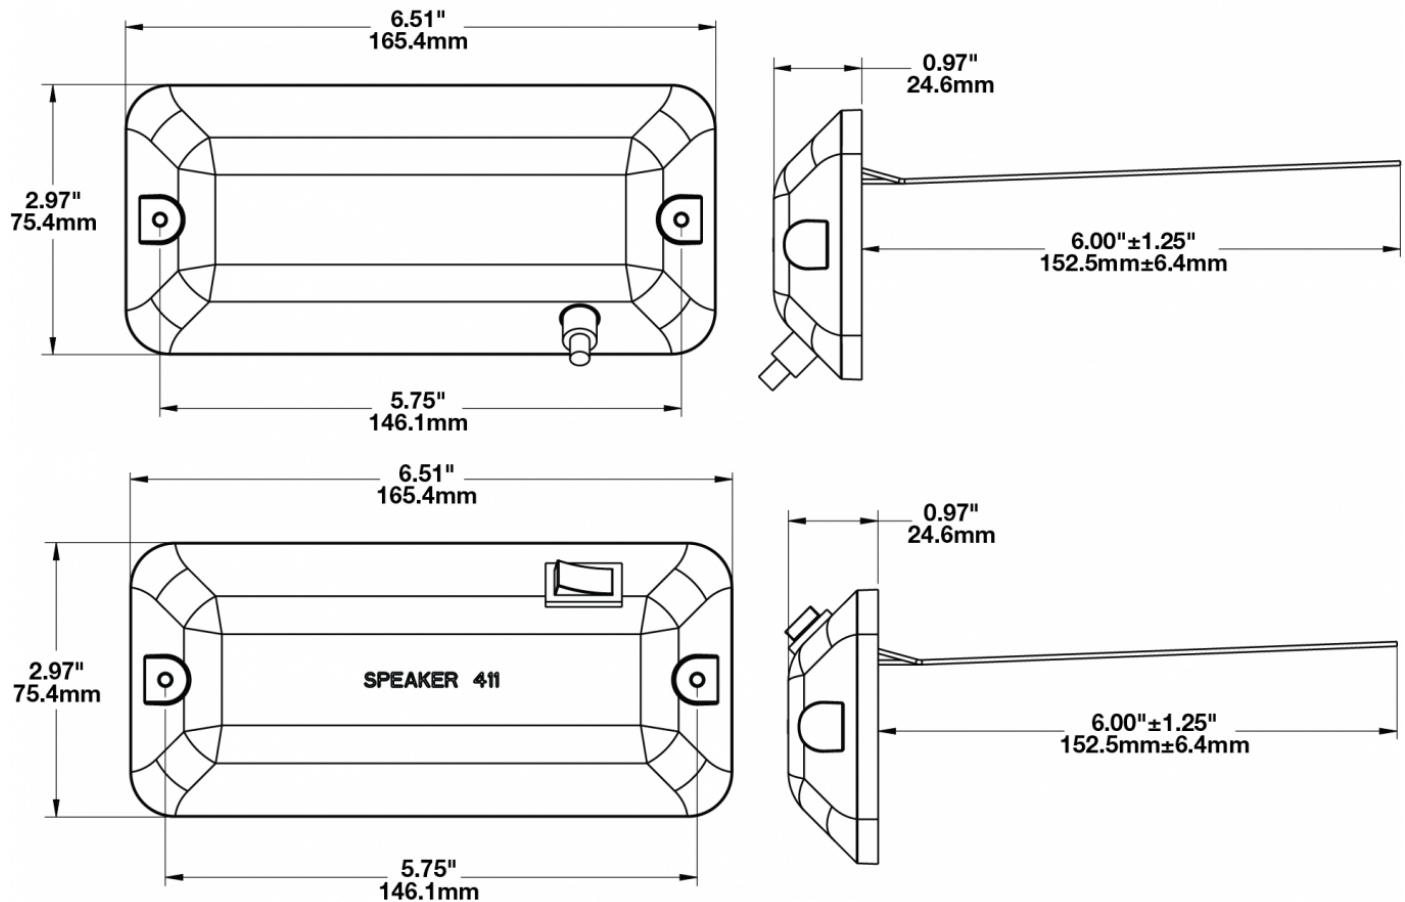

## PRODUCT INFORMATION

---

<b>Description</b>	12-24V LED Dome Light with On/Off/Door Rocker Switch
<b>Height</b>	75.44 mm / 2.97 in
<b>Width</b>	165.35 mm / 6.51 in
<b>Depth</b>	24.64 mm / 0.97 in
<b>Shape</b>	Rectangular
<b>Outer Lens Material</b>	Polycarbonate
<b>Outer Lens Color</b>	Clear
<b>Housing Material</b>	Polycarbonate
<b>Housing Color</b>	Black
<b>Mounting Hardware Description</b>	(x2) #8-32 x Phillips Taptite Mounting Screws
<b>Mounting Type</b>	Flush Mount
<b>Minimum Operating Temperature</b>	-40 °C / -40 °F
<b>Maximum Operating Temperature</b>	65 °C / 149 °F
<b>Connector or Wiring</b>	Bare Leads
<b>Product Weight</b>	0.21 lbs / 0.1 kgs
<b>Shipping Weight</b>	0.90 lbs / 0.41 kgs

## PRODUCT DIMENSIONS

## PHOTOMETRIC SPECIFICATIONS

**Nominal LED Color Temperature** 5000 K

**Beam Pattern(s)** Interior - Dome Light