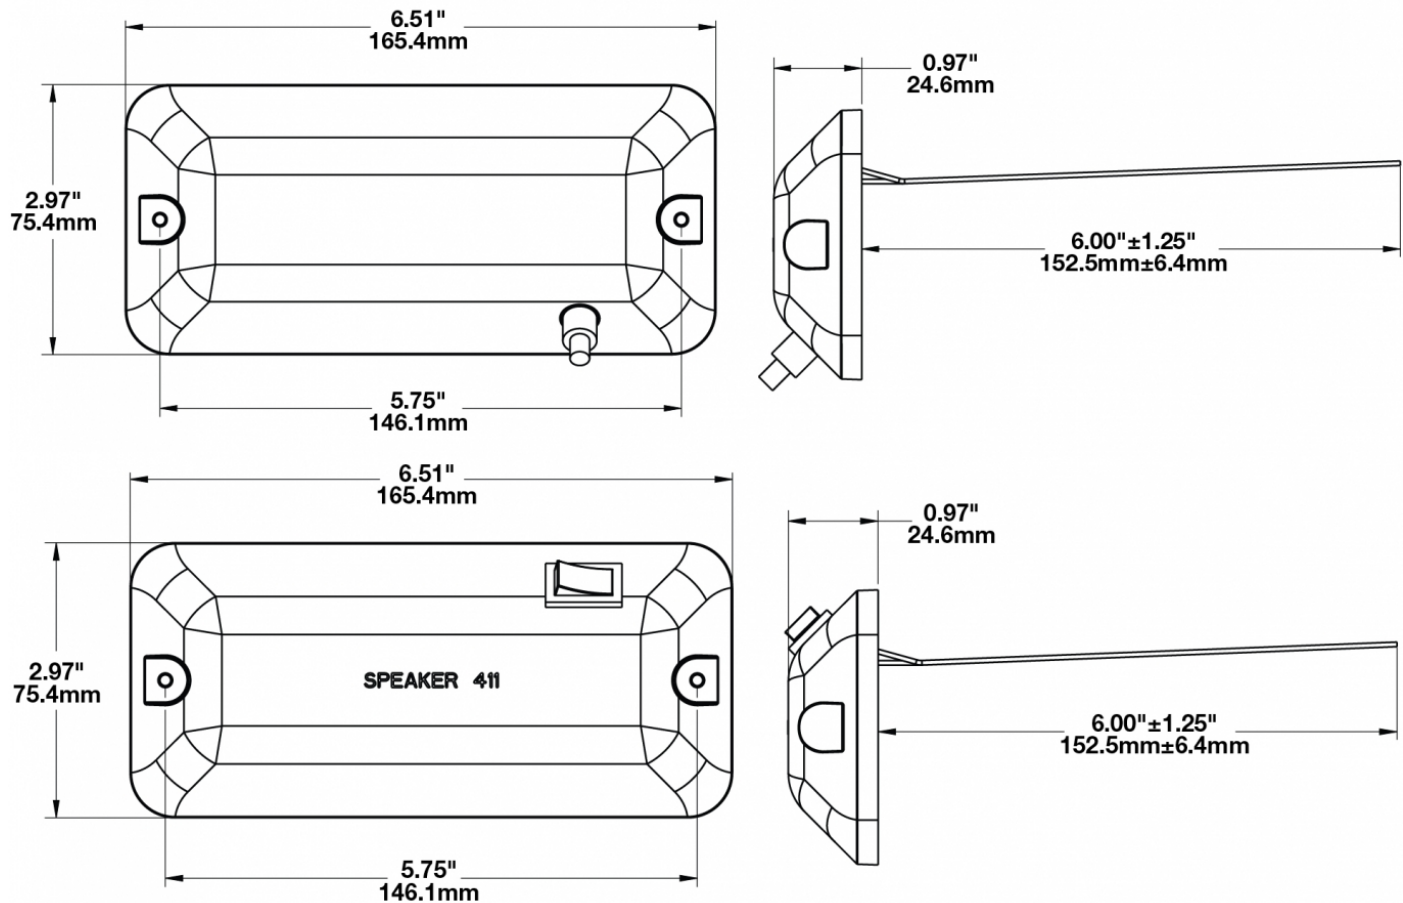

## PRODUCT INFORMATION

---

<b>Description</b>	12-24V LED Dome Light with On/Off/Door Rocker Switch
<b>Height</b>	75.44 mm / 2.97 in
<b>Width</b>	165.35 mm / 6.51 in
<b>Depth</b>	24.64 mm / 0.97 in
<b>Shape</b>	Rectangular
<b>Outer Lens Material</b>	Polycarbonate
<b>Outer Lens Color</b>	Clear
<b>Housing Material</b>	Polycarbonate
<b>Housing Color</b>	Black
<b>Mounting Hardware Description</b>	(x2) #8-32 x Phillips Taptite Mounting Screws
<b>Mounting Type</b>	Flush Mount
<b>Minimum Operating Temperature</b>	-40 °C / -40 °F
<b>Maximum Operating Temperature</b>	65 °C / 149 °F
<b>Connector or Wiring</b>	Bare Leads
<b>Product Weight</b>	0.35 lbs / 0.16 kgs
<b>Shipping Weight</b>	0.90 lbs / 0.41 kgs

## PRODUCT DIMENSIONS

## PHOTOMETRIC SPECIFICATIONS

**Nominal LED Color Temperature** 5000 K  
**Beam Pattern(s)** Interior - Dome Light