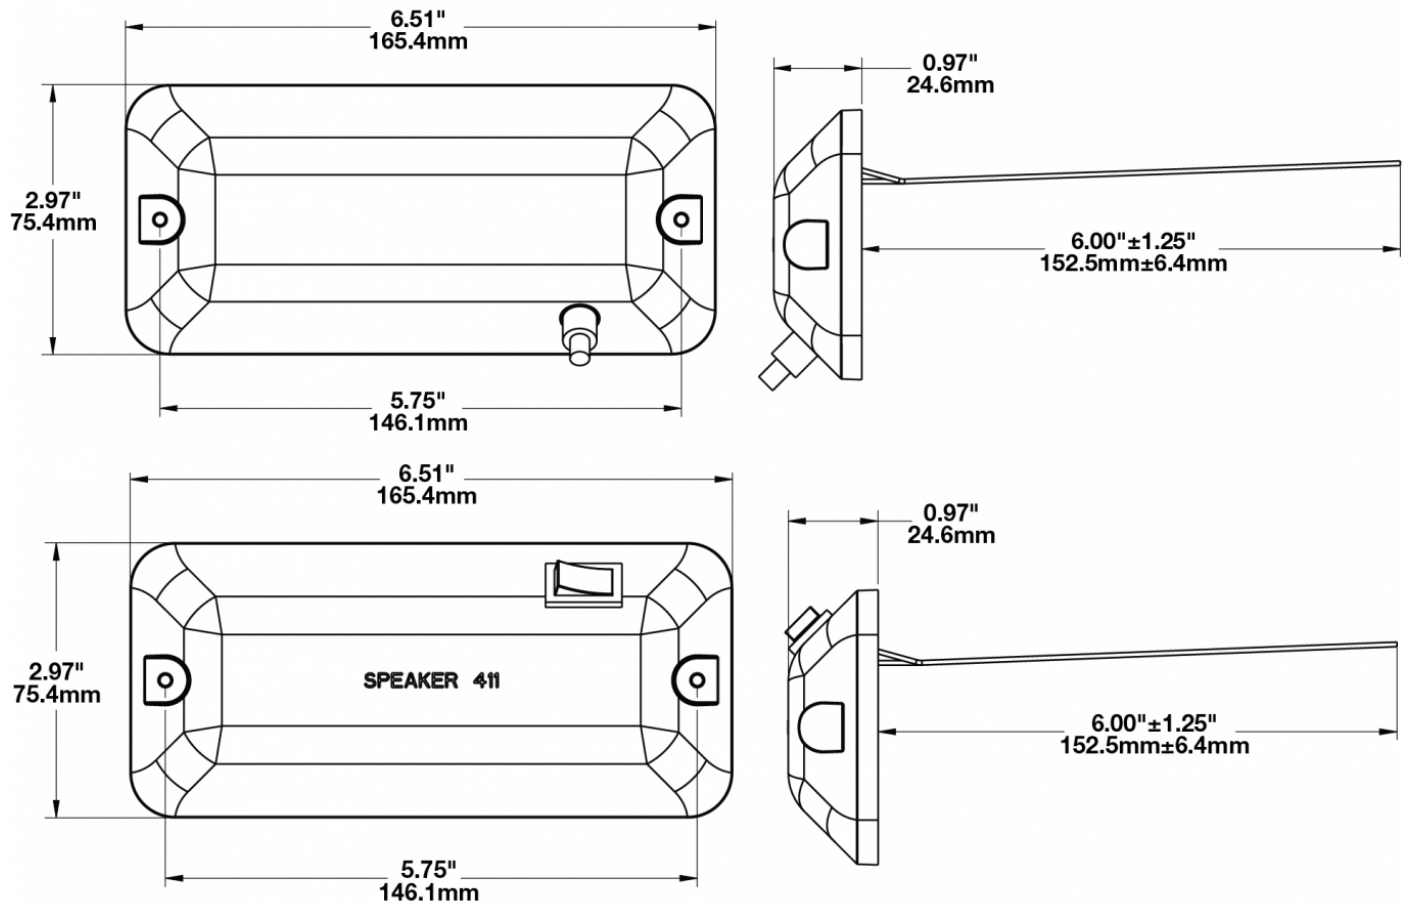

## PRODUCT INFORMATION

---

<b>Description</b>	12-24V LED Dome Light with On/Off Button
<b>Height</b>	75.44 mm / 2.97 in
<b>Width</b>	165.35 mm / 6.51 in
<b>Depth</b>	24.64 mm / 0.97 in
<b>Shape</b>	Rectangular
<b>Outer Lens Material</b>	Polycarbonate
<b>Outer Lens Color</b>	Clear
<b>Housing Material</b>	Polycarbonate
<b>Housing Color</b>	Black
<b>Mounting Hardware Description</b>	(x2) #8-32 x Phillips Taptite Mounting Screws
<b>Mounting Type</b>	Flush Mount
<b>Minimum Operating Temperature</b>	-40 °C / -40 °F
<b>Maximum Operating Temperature</b>	65 °C / 149 °F
<b>Connector or Wiring</b>	Bare Leads
<b>Product Weight</b>	0.21 lbs / 0.1 kgs
<b>Shipping Weight</b>	0.90 lbs / 0.41 kgs

## PRODUCT DIMENSIONS

## PHOTOMETRIC SPECIFICATIONS

**Nominal LED Color Temperature** 5000 K

**Beam Pattern(s)** Interior - Dome Light