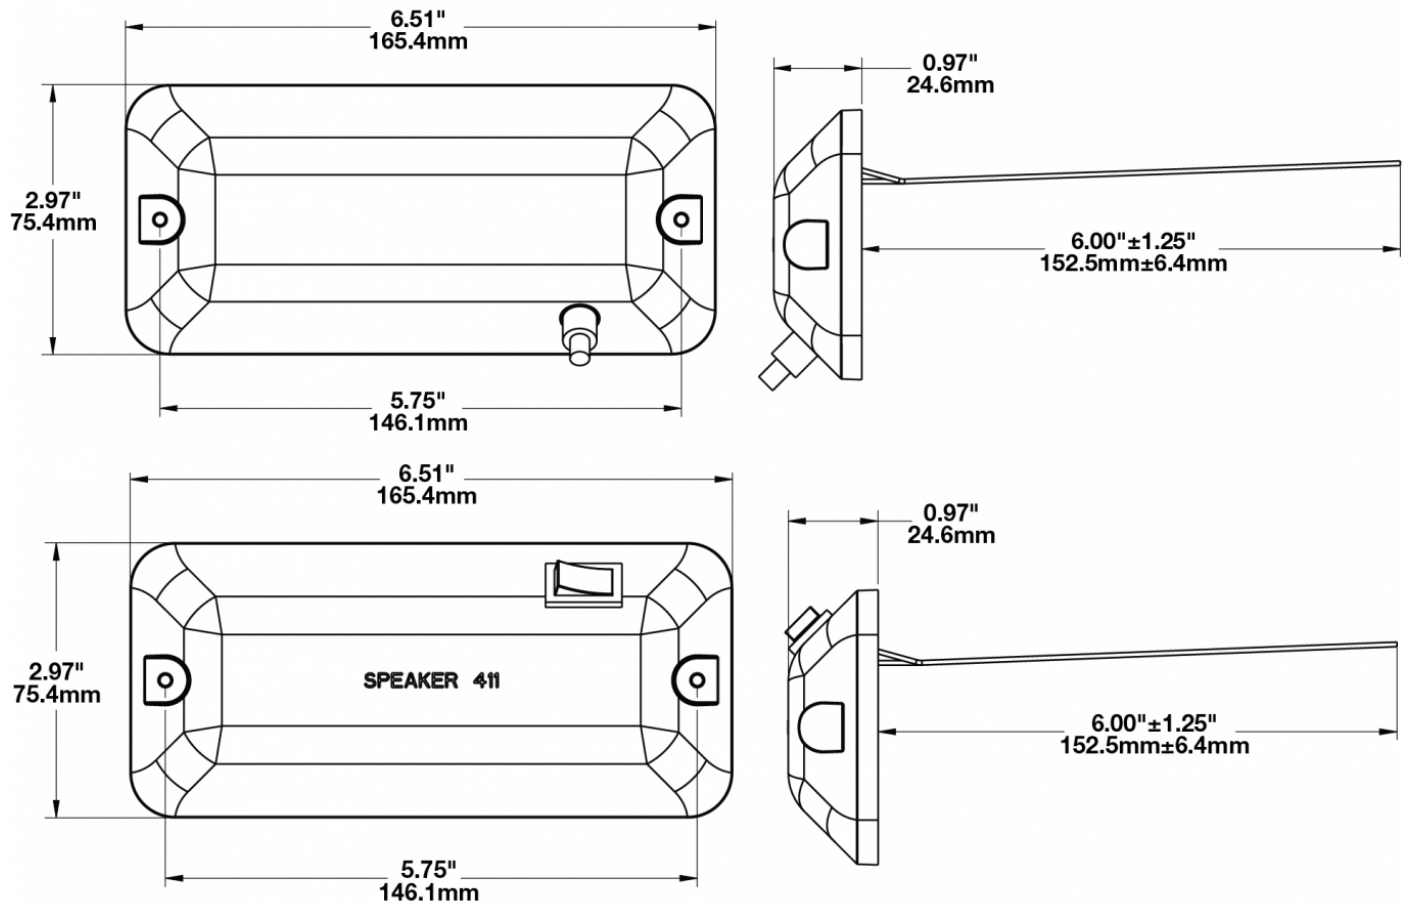

LED Dome Lights - Model 411

PRODUCT DIMENSIONS

ELECTRICAL SPECIFICATIONS

Input Voltage	12-24V DC
Operating Voltage	9-32V DC
Transient Spike Protection	150V Peak @ 1 HZ-100 Pulses
Red Wire	Positive
Black Wire	Negative
Current Draw	0.14A @ 12V DC 0.09A @ 24V DC

Print date: 2026-05-05

© 2026 J.W. Speaker Corporation • Germantown, WI U.S.A.
www.jwspeaker.com • speaker@jwspeaker.com • 262.251.6660