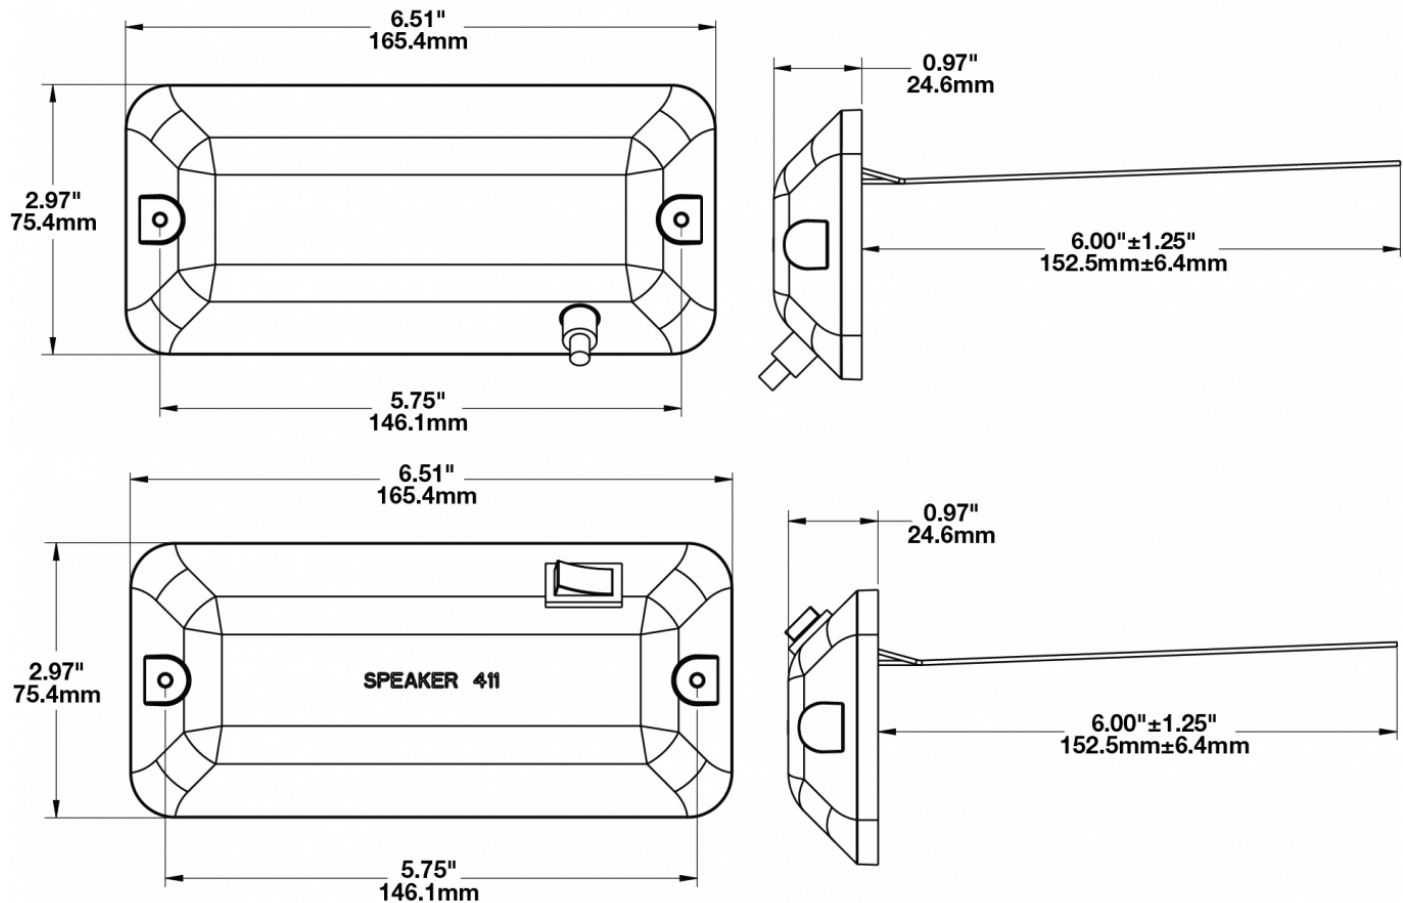

LED Dome Lights - Model 411

PRODUCT DIMENSIONS

ELECTRICAL SPECIFICATIONS

Input Voltage	12-24V DC
Operating Voltage	9-32V DC
Transient Spike Protection	150V Peak @ 1 HZ-100 Pulses
Red Wire	Positive
Black Wire	Negative
Current Draw	0.14A @ 12V DC 0.09A @ 24V DC

Print date: 2026-07-10

© 2026 J.W. Speaker Corporation • Germantown, WI U.S.A.
www.jwspeaker.com • speaker@jwspeaker.com • 262.251.6660