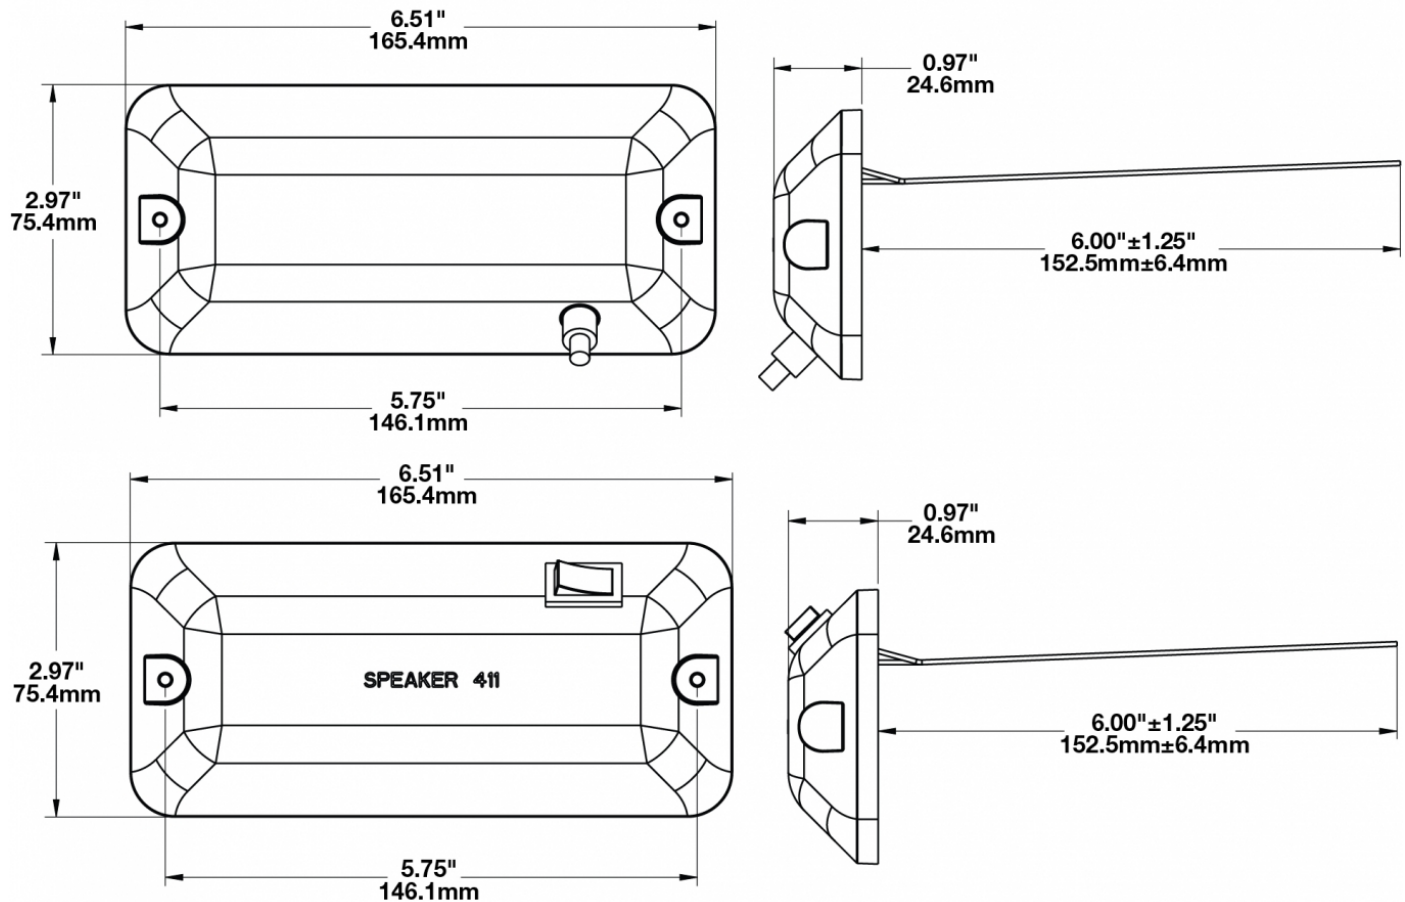

## PRODUCT INFORMATION

---

<b>Description</b>	12-24V LED Dome Light with On/Off Button
<b>Height</b>	75.44 mm / 2.97 in
<b>Width</b>	165.35 mm / 6.51 in
<b>Depth</b>	24.64 mm / 0.97 in
<b>Shape</b>	Rectangular
<b>Outer Lens Material</b>	Polycarbonate
<b>Outer Lens Color</b>	Clear
<b>Housing Material</b>	Polycarbonate
<b>Housing Color</b>	Black
<b>Mounting Hardware Description</b>	(x2) #8-32 x Phillips Taptite Mounting Screws
<b>Mounting Type</b>	Flush Mount
<b>Minimum Operating Temperature</b>	-40 °C / -40 °F
<b>Maximum Operating Temperature</b>	65 °C / 149 °F
<b>Connector or Wiring</b>	Bare Leads
<b>Product Weight</b>	0.21 lbs / 0.1 kgs
<b>Shipping Weight</b>	0.90 lbs / 0.41 kgs

## PRODUCT DIMENSIONS

## PHOTOMETRIC SPECIFICATIONS

**Nominal LED Color Temperature** 5000 K

**Beam Pattern(s)** Interior - Dome Light