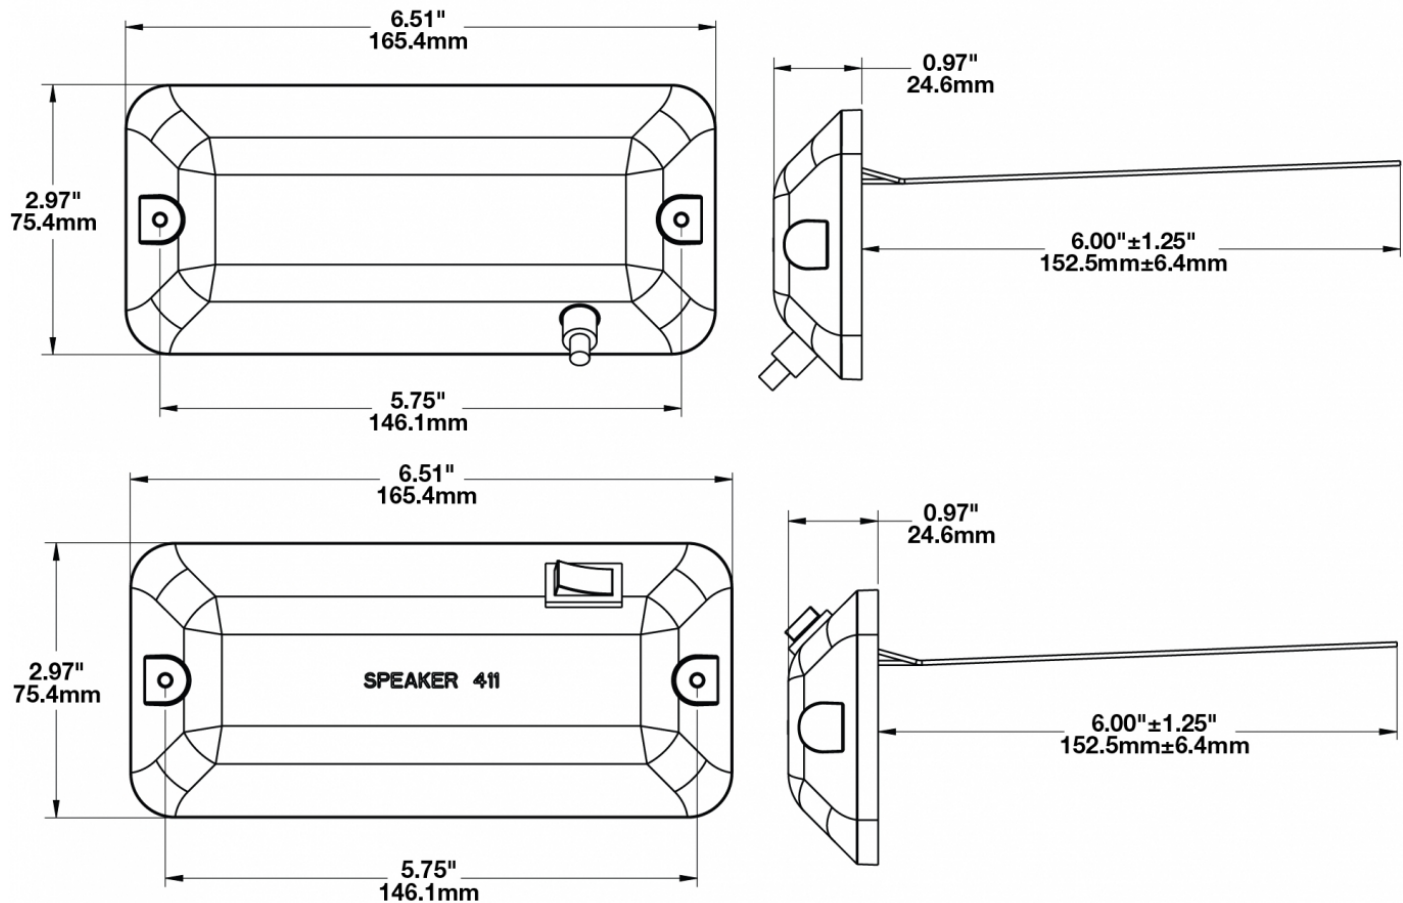

LED Dome Lights - Model 411

PRODUCT DIMENSIONS

ELECTRICAL SPECIFICATIONS

Input Voltage	12-24V DC
Operating Voltage	9-32V DC
Transient Spike Protection	150V Peak @ 1 HZ-100 Pulses
Red Wire	Positive
Black Wire	Negative
Current Draw	0.14A @ 12V DC 0.09A @ 24V DC

Print date: 2024-11-10

© 2024 J.W. Speaker Corporation • Germantown, WI U.S.A.
www.jwspeaker.com • speaker@jwspeaker.com • 262.251.6660