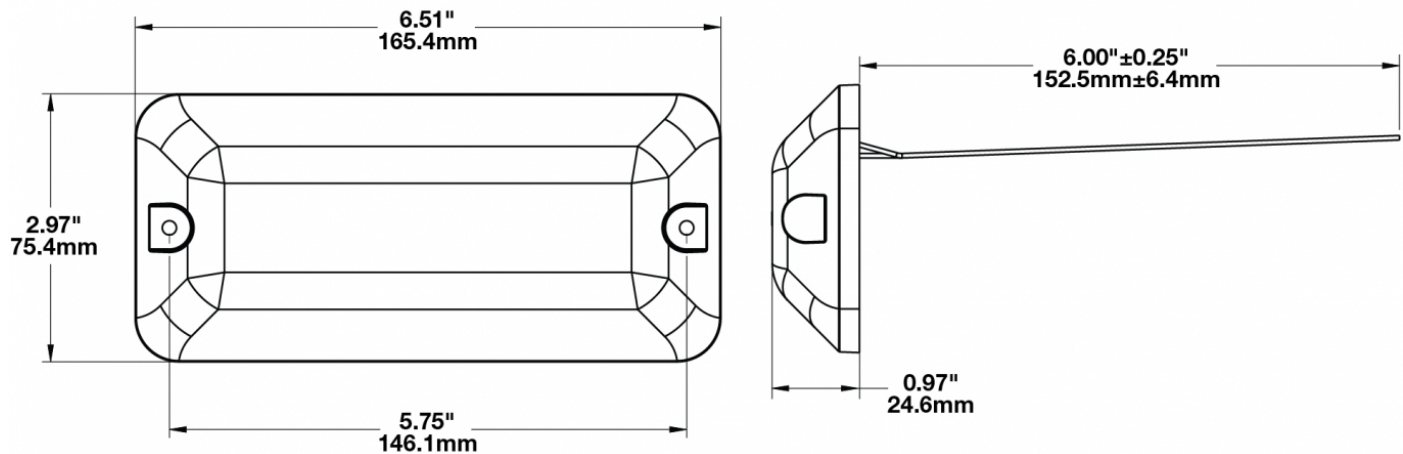

LED Dome Lights - Model 410

PRODUCT INFORMATION

| | |
|--------------------------------------|---|
| Description | 12-24V LED Dome Light |
| Height | 75.44 mm / 2.97 in |
| Width | 165.35 mm / 6.51 in |
| Depth | 24.64 mm / 0.97 in |
| Shape | Rectangular |
| Outer Lens Material | Polycarbonate |
| Outer Lens Color | Clear |
| Housing Material | Polycarbonate |
| Housing Color | Black |
| Mounting Hardware Description | (x2) #8-32 x Phillips Taptite Mounting Screws |
| Mounting Type | Flush Mount |
| Minimum Operating Temperature | -40 °C / -40 °F |
| Maximum Operating Temperature | 65 °C / 149 °F |
| Connector or Wiring | MOLEX P/N 190250004 |
| Mating Connector | MOLEX P/N 190170014 |
| Product Weight | 0.21 lbs / 0.1 kgs |
| Shipping Weight | 0.90 lbs / 0.41 kgs |

PRODUCT DIMENSIONS

ELECTRICAL SPECIFICATIONS

| | |
|-----------------------------------|----------------------------------|
| Input Voltage | 12-24V DC |
| Operating Voltage | 9-32V DC |
| Transient Spike Protection | 150V Peak @ 1 HZ-100 Pulses |
| Red Wire | Positive |
| Black Wire | Negative |
| Current Draw | 0.14A @ 12V DC 0.09A @ 24V DC |

J.W. SPEAKER
Engineered. Lighting. Solutions.

LED Dome Lights - Model 410

PHOTOMETRIC SPECIFICATIONS

Nominal LED Color Temperature 5000 K
Beam Pattern(s) Interior - Dome Light

APPLICATIONS

Print date: 2018-04-23