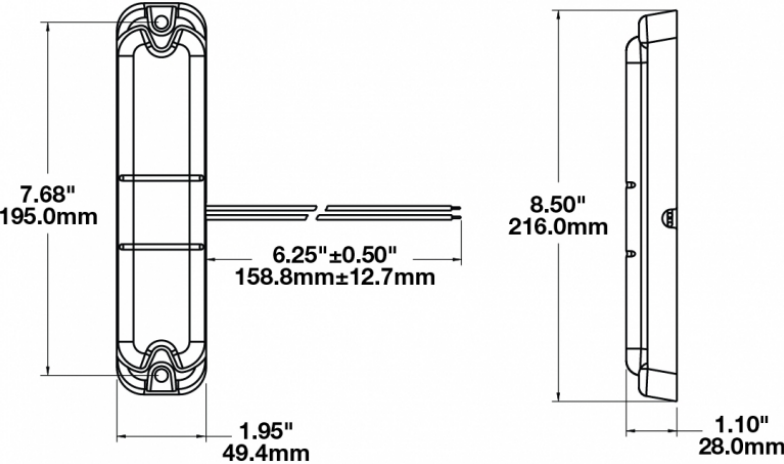

LED Dome Light - Model 282

PRODUCT INFORMATION

Description	12-24V LED Dome Light
Height	215.90 mm / 8.5 in
Width	49.53 mm / 1.95 in
Depth	27.94 mm / 1.1 in
Shape	Rectangular
Outer Lens Material	Acrylic
Outer Lens Color	Clear
Housing Material	ABS
Housing Color	Black
Mounting Type	Low Profile Mount
Minimum Operating Temperature	-40 °C / -40 °F
Maximum Operating Temperature	65 °C / 149 °F
Connector or Wiring	Optional 2-Pin Deutsch Socket (DT04-2P); 3-Pin Deutsch Socket (DT04-3P)
Mating Connector	Optional 2-Pin Deutsch Plug (DT06-2S); 3-Pin Deutsch Plug (DT06-3S)
Product Weight	0.30 lbs / 0.14 kgs
Shipping Weight	5.40 lbs / 2.45 kgs

PRODUCT DIMENSIONS

ELECTRICAL SPECIFICATIONS

Input Voltage	12-24V DC
Red Wire	Positive
Black Wire	Negative

REGULATORY STANDARDS COMPLIANCE

Buy America Standards Eco Friendly
IEC IP66

Print date: 2018-11-18

© 2018 J.W. Speaker Corporation • Germantown, WI U.S.A.
www.jwspeaker.com • speaker@jwspeaker.com • 262.251.6660

LED Dome Light - Model 282

PHOTOMETRIC SPECIFICATIONS

Nominal LED Color Temperature 5000 K
Beam Pattern(s) Interior - Dome Light