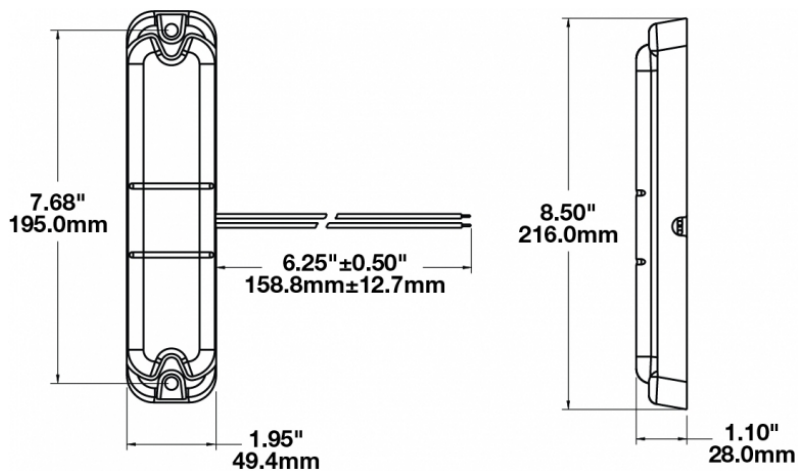

LED Dome Light - Model 282

PRODUCT INFORMATION

Description	12-24V LED Dome Light
Height	215.90 mm / 8.5 in
Width	49.53 mm / 1.95 in
Depth	27.94 mm / 1.1 in
Shape	Rectangular
Outer Lens Material	Acrylic
Outer Lens Color	Clear
Housing Material	ABS
Housing Color	Black
Mounting Type	Low Profile Mount
Minimum Operating Temperature	-40 °C / -40 °F
Maximum Operating Temperature	65 °C / 149 °F
Connector or Wiring	Optional 2-Pin Deutsch Socket (DT04-2P); 3-Pin Deutsch Socket (DT04-3P)
Mating Connector	Optional 2-Pin Deutsch Plug (DT06-2S); 3-Pin Deutsch Plug (DT06-3S)
Product Weight	0.30 lbs / 0.14 kgs
Shipping Weight	7.06 lbs / 3.2 kgs

PRODUCT DIMENSIONS

ELECTRICAL SPECIFICATIONS

Input Voltage	12-24V DC
Red Wire	Positive
Black Wire	Negative

REGULATORY STANDARDS COMPLIANCE

Buy America Standards
IEC IP66

Eco Friendly

PHOTOMETRIC SPECIFICATIONS