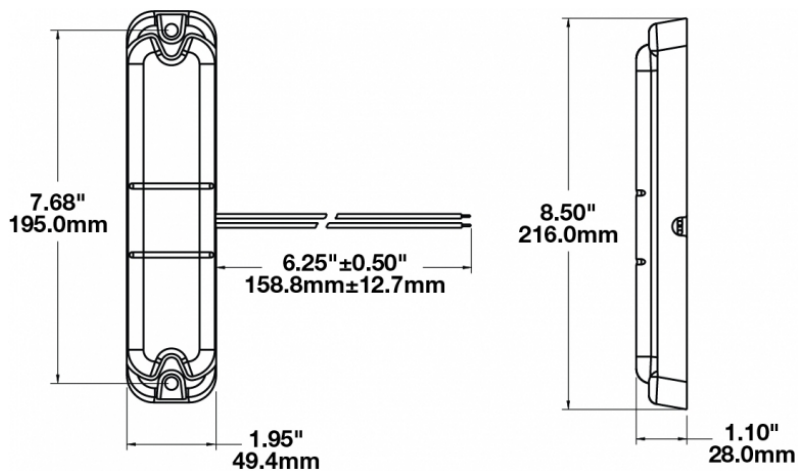

LED Dome Light - Model 282

PRODUCT DIMENSIONS

ELECTRICAL SPECIFICATIONS

Input Voltage	12-24V DC
Red Wire	Positive
Black Wire	Negative