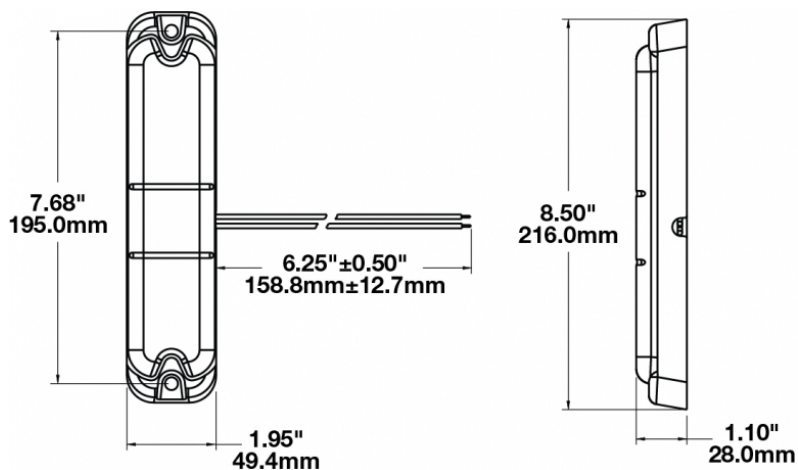

LED Dome Light - Model 282

PRODUCT INFORMATION

Description	12-24V LED Dome Light
Height	215.90 mm / 8.5 in
Width	49.53 mm / 1.95 in
Depth	27.94 mm / 1.1 in
Shape	Rectangular
Outer Lens Material	Acrylic
Outer Lens Color	Clear
Housing Material	ABS
Housing Color	Black
Mounting Type	Low Profile Mount
Minimum Operating Temperature	-40 °C / -40 °F
Maximum Operating Temperature	65 °C / 149 °F
Connector or Wiring	Optional 2-Pin Deutsch Socket (DT04-2P); 3-Pin Deutsch Socket (DT04-3P)
Mating Connector	Optional 2-Pin Deutsch Plug (DT06-2S); 3-Pin Deutsch Plug (DT06-3S)
Product Weight	0.30 lbs / 0.14 kgs

PRODUCT DIMENSIONS

Print date: 2018-02-22

© 2018 J.W. Speaker Corporation • Germantown, WI U.S.A.
 www.jwspeaker.com • speaker@jwspeaker.com • 262.251.6660

LED Dome Light - Model 282

ELECTRICAL SPECIFICATIONS

Input Voltage	12-24V DC
Red Wire	Positive
Black Wire	Negative

REGULATORY STANDARDS COMPLIANCE

Buy America Standards
IEC IP66

Eco Friendly

PHOTOMETRIC SPECIFICATIONS

Nominal LED Color Temperature	5000 K
Beam Pattern(s)	Interior - Dome Light