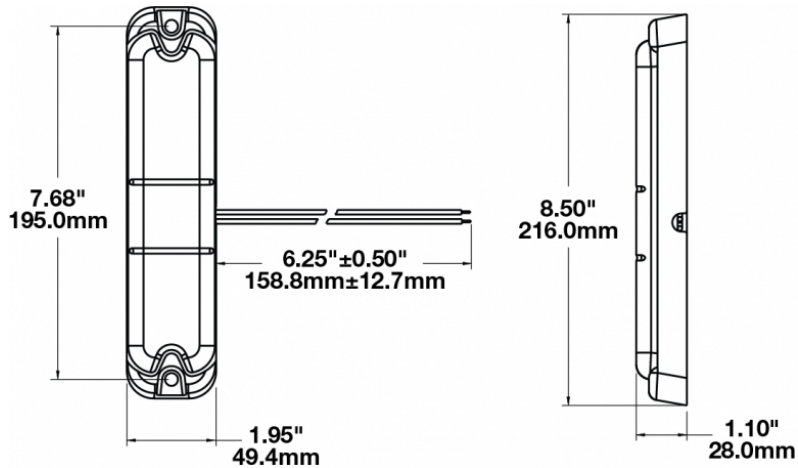

LED Dome Light - Model 282

PRODUCT INFORMATION

| | |
|--------------------------------------|---|
| Description | 12-24V LED Dome Light |
| Height | 215.90 mm / 8.5 in |
| Width | 49.53 mm / 1.95 in |
| Depth | 27.94 mm / 1.1 in |
| Shape | Rectangular |
| Outer Lens Material | Acrylic |
| Outer Lens Color | Clear |
| Housing Material | ABS |
| Housing Color | Black |
| Mounting Type | Low Profile Mount |
| Minimum Operating Temperature | -40 °C / -40 °F |
| Maximum Operating Temperature | 65 °C / 149 °F |
| Connector or Wiring | Optional 2-Pin Deutsch Socket (DT04-2P); 3-Pin Deutsch Socket (DT04-3P) |
| Mating Connector | Optional 2-Pin Deutsch Plug (DT06-2S); 3-Pin Deutsch Plug (DT06-3S) |
| Product Weight | 0.30 lbs / 0.14 kgs |
| Shipping Weight | 5.40 lbs / 2.45 kgs |

Print date: 2019-02-16

© 2019 J.W. Speaker Corporation • Germantown, WI U.S.A.
www.jwspeaker.com • speaker@jwspeaker.com • 262.251.6660

LED Dome Light - Model 282

PRODUCT DIMENSIONS

ELECTRICAL SPECIFICATIONS