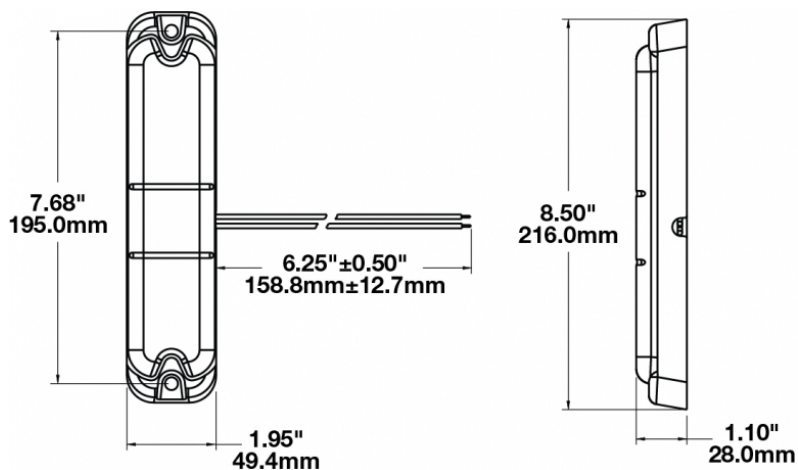

LED Dome Light - Model 282

PRODUCT INFORMATION

| | |
|--------------------------------------|---|
| Description | 12-24V LED Dome Light |
| Height | 215.90 mm / 8.5 in |
| Width | 49.53 mm / 1.95 in |
| Depth | 27.94 mm / 1.1 in |
| Shape | Rectangular |
| Outer Lens Material | Acrylic |
| Outer Lens Color | Clear |
| Housing Material | ABS |
| Housing Color | Black |
| Mounting Type | Low Profile Mount |
| Minimum Operating Temperature | -40 °C / -40 °F |
| Maximum Operating Temperature | 65 °C / 149 °F |
| Connector or Wiring | Optional 2-Pin Deutsch Socket (DT04-2P); 3-Pin Deutsch Socket (DT04-3P) |
| Mating Connector | Optional 2-Pin Deutsch Plug (DT06-2S); 3-Pin Deutsch Plug (DT06-3S) |
| Product Weight | 0.30 lbs / 0.14 kgs |

PRODUCT DIMENSIONS

Print date: 2018-06-23

© 2018 J.W. Speaker Corporation • Germantown, WI U.S.A.
 www.jwspeaker.com • speaker@jwspeaker.com • 262.251.6660

LED Dome Light - Model 282

ELECTRICAL SPECIFICATIONS

| | |
|----------------------|-----------|
| Input Voltage | 12-24V DC |
| Red Wire | Positive |
| Black Wire | Negative |

REGULATORY STANDARDS COMPLIANCE

Buy America Standards
IEC IP66

Eco Friendly

PHOTOMETRIC SPECIFICATIONS