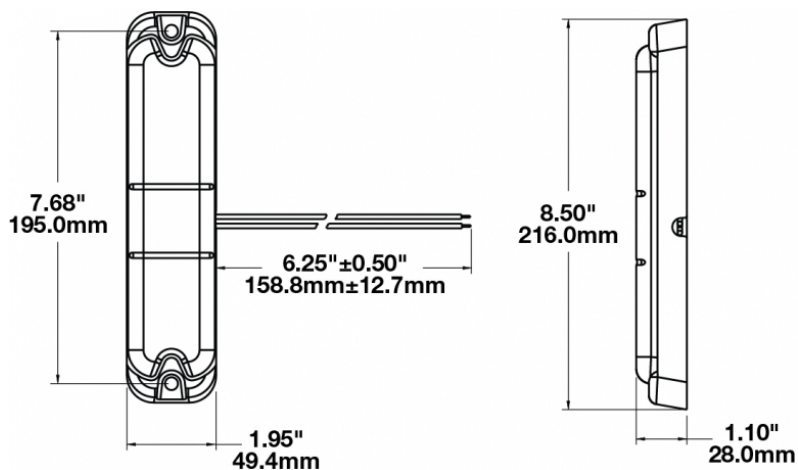

LED Dome Light - Model 282

PRODUCT INFORMATION

Description	12-24V LED Dome Light
Height	215.90 mm / 8.5 in
Width	49.53 mm / 1.95 in
Depth	27.94 mm / 1.1 in
Shape	Rectangular
Outer Lens Material	Acrylic
Outer Lens Color	Clear
Housing Material	ABS
Housing Color	Black
Mounting Type	Low Profile Mount
Minimum Operating Temperature	-40 °C / -40 °F
Maximum Operating Temperature	65 °C / 149 °F
Connector or Wiring	Optional 2-Pin Deutsch Socket (DT04-2P); 3-Pin Deutsch Socket (DT04-3P)
Mating Connector	Optional 2-Pin Deutsch Plug (DT06-2S); 3-Pin Deutsch Plug (DT06-3S)
Product Weight	0.30 lbs / 0.14 kgs

PRODUCT DIMENSIONS

Print date: 2018-04-20

© 2018 J.W. Speaker Corporation • Germantown, WI U.S.A.
 www.jwspeaker.com • speaker@jwspeaker.com • 262.251.6660

LED Dome Light - Model 282

ELECTRICAL SPECIFICATIONS

Input Voltage	12-24V DC
Red Wire	Positive
Black Wire	Negative

REGULATORY STANDARDS COMPLIANCE

Buy America Standards
IEC IP66

Eco Friendly

PHOTOMETRIC SPECIFICATIONS

Nominal LED Color Temperature	5000 K
Beam Pattern(s)	Interior - Dome Light