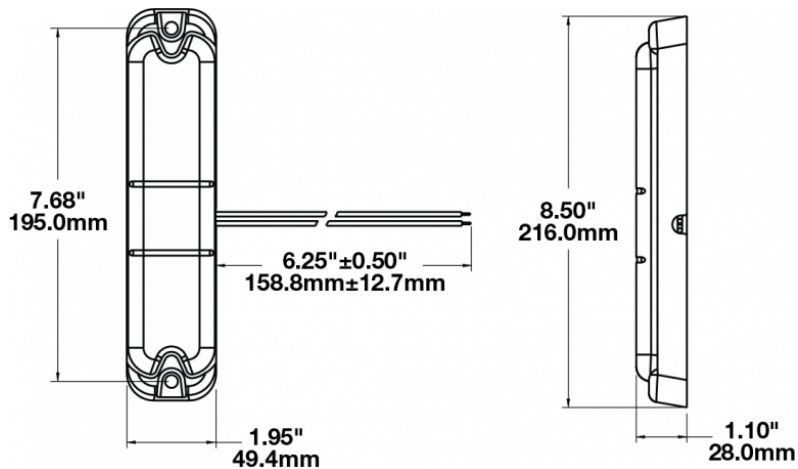

LED Dome Light - Model 282

PRODUCT INFORMATION

Description	12-24V LED Dome Light
Height	215.90 mm / 8.5 in
Width	49.53 mm / 1.95 in
Depth	27.94 mm / 1.1 in
Shape	Rectangular
Outer Lens Material	Acrylic
Outer Lens Color	Clear
Housing Material	ABS
Housing Color	Black
Mounting Type	Low Profile Mount
Minimum Operating Temperature	-40 °C / -40 °F
Maximum Operating Temperature	65 °C / 149 °F
Connector or Wiring	Optional 2-Pin Deutsch Socket (DT04-2P); 3-Pin Deutsch Socket (DT04-3P)
Mating Connector	Optional 2-Pin Deutsch Plug (DT06-2S); 3-Pin Deutsch Plug (DT06-3S)
Product Weight	0.30 lbs / 0.14 kgs
Shipping Weight	7.06 lbs / 3.2 kgs

PRODUCT DIMENSIONS

ELECTRICAL SPECIFICATIONS

Input Voltage	12-24V DC
Red Wire	Positive
Black Wire	Negative

REGULATORY STANDARDS COMPLIANCE

Buy America Standards
IEC IP66

Eco Friendly

PHOTOMETRIC SPECIFICATIONS