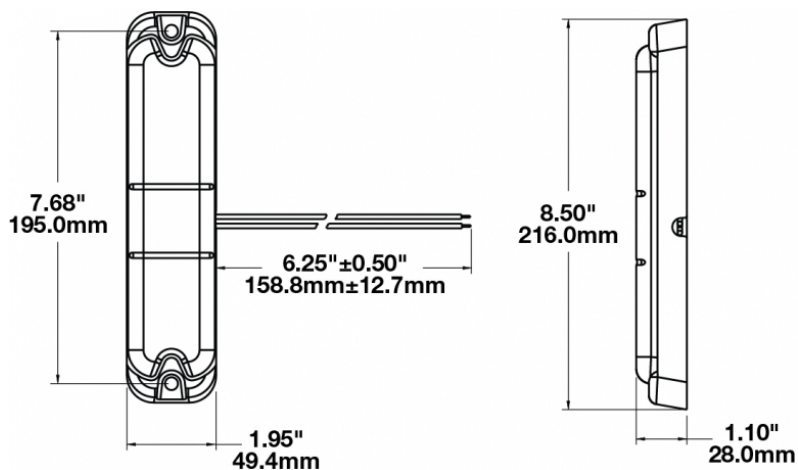

LED Dome Light - Model 282

PRODUCT INFORMATION

Description	12-24V LED Dome Light
Height	215.90 mm / 8.5 in
Width	49.53 mm / 1.95 in
Depth	27.94 mm / 1.1 in
Shape	Rectangular
Outer Lens Material	Acrylic
Outer Lens Color	Clear
Housing Material	ABS
Housing Color	Black
Mounting Type	Low Profile Mount
Minimum Operating Temperature	-40 °C / -40 °F
Maximum Operating Temperature	65 °C / 149 °F
Connector or Wiring	Optional 2-Pin Deutsch Socket (DT04-2P); 3-Pin Deutsch Socket (DT04-3P)
Mating Connector	Optional 2-Pin Deutsch Plug (DT06-2S); 3-Pin Deutsch Plug (DT06-3S)
Product Weight	0.30 lbs / 0.14 kgs

PRODUCT DIMENSIONS

Print date: 2018-08-14

© 2018 J.W. Speaker Corporation • Germantown, WI U.S.A.
 www.jwspeaker.com • speaker@jwspeaker.com • 262.251.6660

LED Dome Light - Model 282

ELECTRICAL SPECIFICATIONS

Input Voltage	12-24V DC
Red Wire	Positive
Black Wire	Negative

REGULATORY STANDARDS COMPLIANCE

Buy America Standards
IEC IP66

Eco Friendly

PHOTOMETRIC SPECIFICATIONS

Nominal LED Color Temperature	5000 K
Beam Pattern(s)	Interior - Dome Light