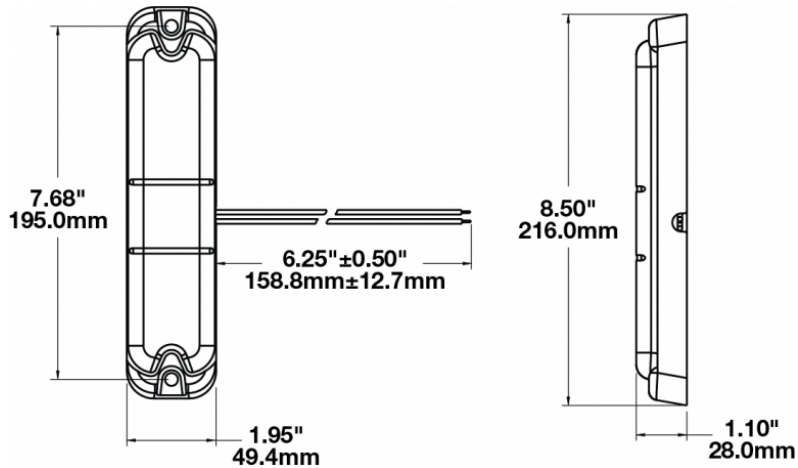

LED Dome Light - Model 282

PRODUCT INFORMATION

Description	12-24V LED Dome Light
Height	215.90 mm / 8.5 in
Width	49.53 mm / 1.95 in
Depth	27.94 mm / 1.1 in
Shape	Rectangular
Outer Lens Material	Acrylic
Outer Lens Color	Clear
Housing Material	ABS
Housing Color	Black
Mounting Type	Low Profile Mount
Minimum Operating Temperature	-40 °C / -40 °F
Maximum Operating Temperature	65 °C / 149 °F
Connector or Wiring	Optional 2-Pin Deutsch Socket (DT04-2P); 3-Pin Deutsch Socket (DT04-3P)
Mating Connector	Optional 2-Pin Deutsch Plug (DT06-2S); 3-Pin Deutsch Plug (DT06-3S)
Product Weight	0.30 lbs / 0.14 kgs
Shipping Weight	5.40 lbs / 2.45 kgs

Print date: 2019-02-21

© 2019 J.W. Speaker Corporation • Germantown, WI U.S.A.
www.jwspeaker.com • speaker@jwspeaker.com • 262.251.6660

LED Dome Light - Model 282

PRODUCT DIMENSIONS

ELECTRICAL SPECIFICATIONS

J.W. SPEAKER
Engineered. Lighting. Solutions.

LED Dome Light - Model 282

PHOTOMETRIC SPECIFICATIONS

Nominal LED Color Temperature 5000 K
Beam Pattern(s) Interior - Dome Light

APPLICATIONS

Print date: 2019-02-21