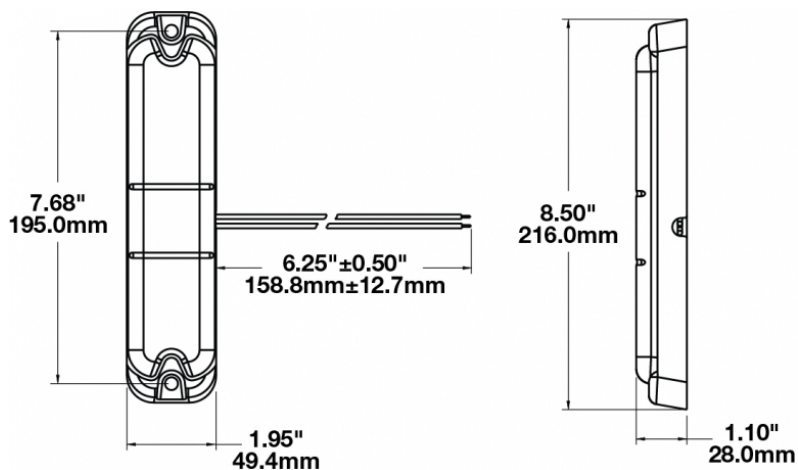

LED Dome Light - Model 282

PRODUCT INFORMATION

Description	12-24V LED Dome Light
Height	215.90 mm / 8.5 in
Width	49.53 mm / 1.95 in
Depth	27.94 mm / 1.1 in
Shape	Rectangular
Outer Lens Material	Acrylic
Outer Lens Color	Clear
Housing Material	ABS
Housing Color	Black
Mounting Type	Low Profile Mount
Minimum Operating Temperature	-40 °C / -40 °F
Maximum Operating Temperature	65 °C / 149 °F
Connector or Wiring	Optional 2-Pin Deutsch Socket (DT04-2P); 3-Pin Deutsch Socket (DT04-3P)
Mating Connector	Optional 2-Pin Deutsch Plug (DT06-2S); 3-Pin Deutsch Plug (DT06-3S)
Product Weight	0.30 lbs / 0.14 kgs

PRODUCT DIMENSIONS

Print date: 2017-09-24

© 2017 J.W. Speaker Corporation • Germantown, WI U.S.A.
 www.jwspeaker.com • speaker@jwspeaker.com • 262.251.6660

LED Dome Light - Model 282

ELECTRICAL SPECIFICATIONS

Input Voltage	12-24V DC
Red Wire	Positive
Black Wire	Negative

REGULATORY STANDARDS COMPLIANCE

Buy America Standards
IEC IP66

Eco Friendly

PHOTOMETRIC SPECIFICATIONS

Nominal LED Color Temperature	5000 K
Beam Pattern(s)	Interior - Dome Light