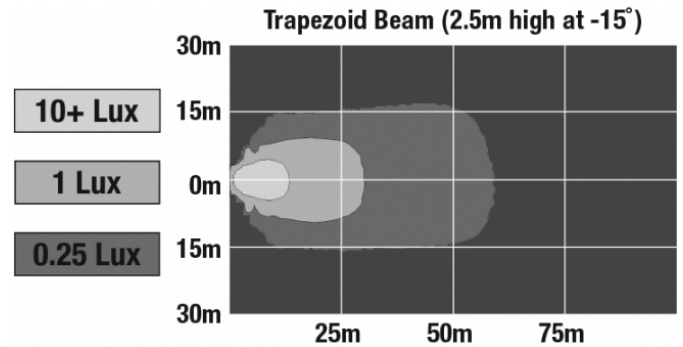

PHOTOMETRIC SPECIFICATIONS

Raw Lumen Output	5,400
Effective Lumen Output	4,500
Nominal LED Color Temperature	5000 K
Beam Pattern(s)	Forward Lighting - Trapezoid

APPLICATIONS

PRODUCT WARNINGS

For California residents: