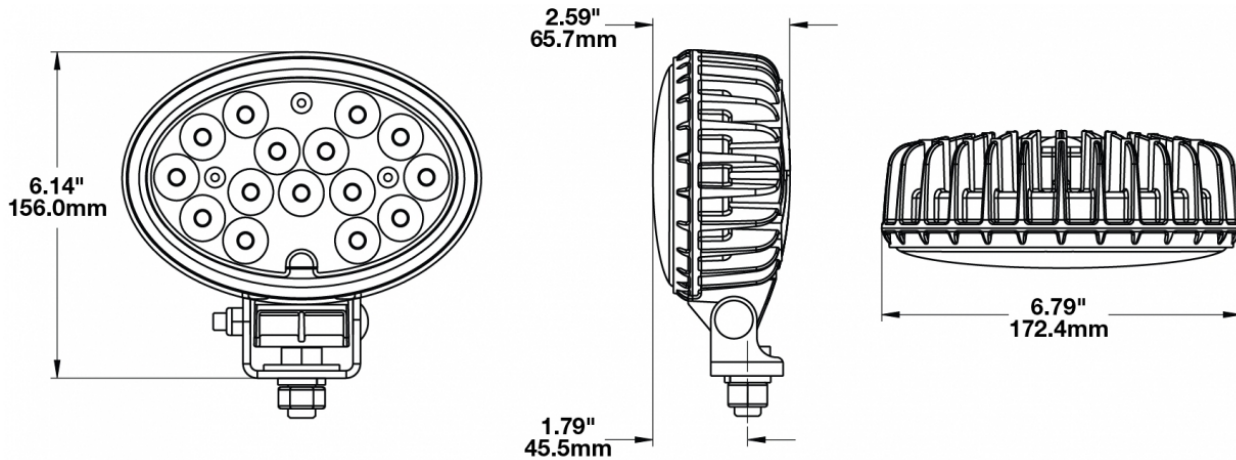

LED Work Lights – Model 7150

PRODUCT INFORMATION

Description	24V LED Work Light with Polycarbonate Lens & Trapezoid Beam Pattern
Height	155.96 mm / 6.14 in
Width	172.47 mm / 6.79 in
Depth	77.11 mm / 3.04 in
Shape	Oval
Outer Lens Material	Polycarbonate
Outer Lens Color	Clear
Housing Material	Die-Cast Aluminum
Mounting Hardware Description	(x1) 1/2"-13 x 1"
Minimum Operating Temperature	-40 °C / -40 °F
Maximum Operating Temperature	65 °C / 149 °F
Connector or Wiring	Deutsch DT04-2P
Mating Connector	Deutsch DT06-2S
Product Weight	2.80 lbs / 1.27 kgs
Shipping Weight	3.05 lbs / 1.38 kgs
Additional Information	Wire Harness: JWS part number 3271791.

PRODUCT DIMENSIONS

ELECTRICAL SPECIFICATIONS

Input Voltage	24V DC
Operating Voltage	16-32V DC
Transient Spike Protection	330V Peak @ 1 HZ-100 Pulses
Current Draw	3.2A @ 24V DC

REGULATORY STANDARDS COMPLIANCE

PHOTOMETRIC SPECIFICATIONS

Raw Lumen Output	5,400
Effective Lumen Output	4,500
Nominal LED Color Temperature	5000 K
Beam Pattern(s)	Forward Lighting - Trapezoid

APPLICATIONS

PRODUCT WARNINGS

For California residents:

Part Number
1801951

24V LED Work Light with Polycarbonate Lens & Flood Beam Pattern