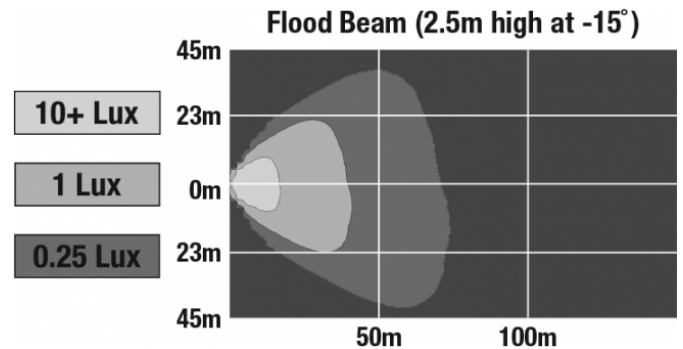

LED Work Lights – Model 7150

PRODUCT INFORMATION

Description	24V LED Work Light with Polycarbonate Lens & Flood Beam Pattern
Height	155.96 mm / 6.14 in
Width	172.47 mm / 6.79 in
Depth	77.11 mm / 3.04 in
Shape	Oval
Outer Lens Material	Polycarbonate
Outer Lens Color	Clear
Housing Material	Die-Cast Aluminum
Housing Color	Black
Mounting Hardware Description	(x1) 1/2"-13 x 1"
Minimum Operating Temperature	-40 °C / -40 °F
Maximum Operating Temperature	65 °C / 149 °F
Connector or Wiring	Deutsch DT04-2P
Mating Connector	Deutsch DT06-2S
Product Weight	2.80 lbs / 1.27 kgs
Shipping Weight	3.05 lbs / 1.38 kgs
Additional Information	Wire Harness: JWS part number 3271791.

PHOTOMETRIC SPECIFICATIONS

Raw Lumen Output	5,400
Effective Lumen Output	4,500
Nominal LED Color Temperature	5000 K
Beam Pattern(s)	Forward Lighting - Flood (Standard)

APPLICATIONS

PRODUCT WARNINGS

For California residents: