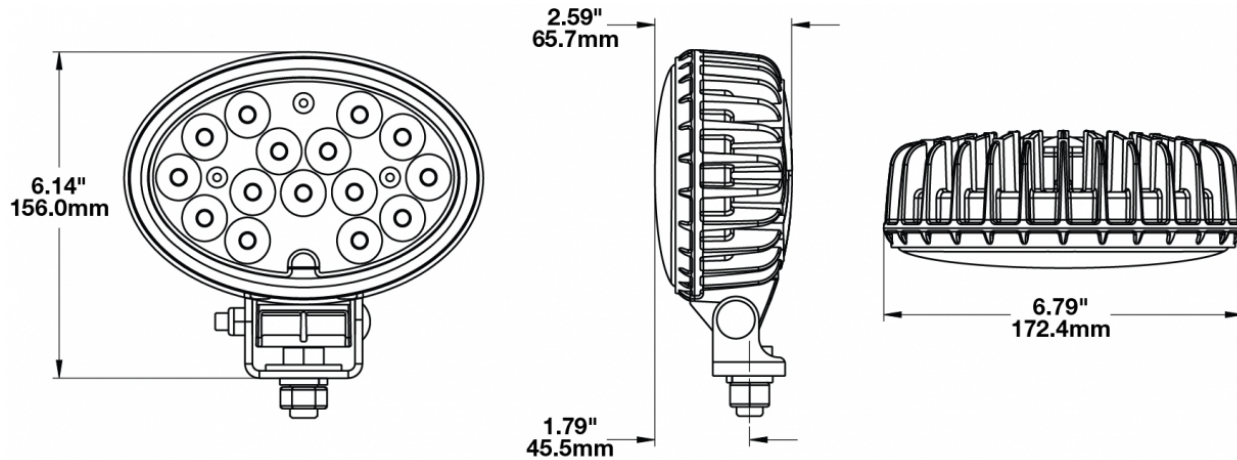

LED Work Lights – Model 7150

PRODUCT INFORMATION

Description	24V LED Work Light with Polycarbonate Lens & Flood Beam Pattern
Height	155.96 mm / 6.14 in
Width	172.47 mm / 6.79 in
Depth	77.11 mm / 3.04 in
Shape	Oval
Outer Lens Material	Polycarbonate
Outer Lens Color	Clear
Housing Material	Die-Cast Aluminum
Housing Color	Black
Mounting Hardware Description	(x1) 1/2"-13 x 1"
Minimum Operating Temperature	-40 °C / -40 °F
Maximum Operating Temperature	65 °C / 149 °F
Connector or Wiring	Deutsch DT04-2P
Mating Connector	Deutsch DT06-2S
Product Weight	2.80 lbs / 1.27 kgs
Shipping Weight	3.05 lbs / 1.38 kgs
Additional Information	Wire Harness: JWS part number 3271791.

PRODUCT DIMENSIONS

ELECTRICAL SPECIFICATIONS

Input Voltage	24V DC
Operating Voltage	16-32V DC
Transient Spike Protection	330V Peak @ 1 HZ-100 Pulses
Current Draw	3.2A @ 24V DC

REGULATORY STANDARDS COMPLIANCE

PHOTOMETRIC SPECIFICATIONS

Raw Lumen Output	5,400
Effective Lumen Output	4,500
Nominal LED Color Temperature	5000 K
Beam Pattern(s)	Forward Lighting - Flood (Standard)

APPLICATIONS

PRODUCT WARNINGS

For California residents: