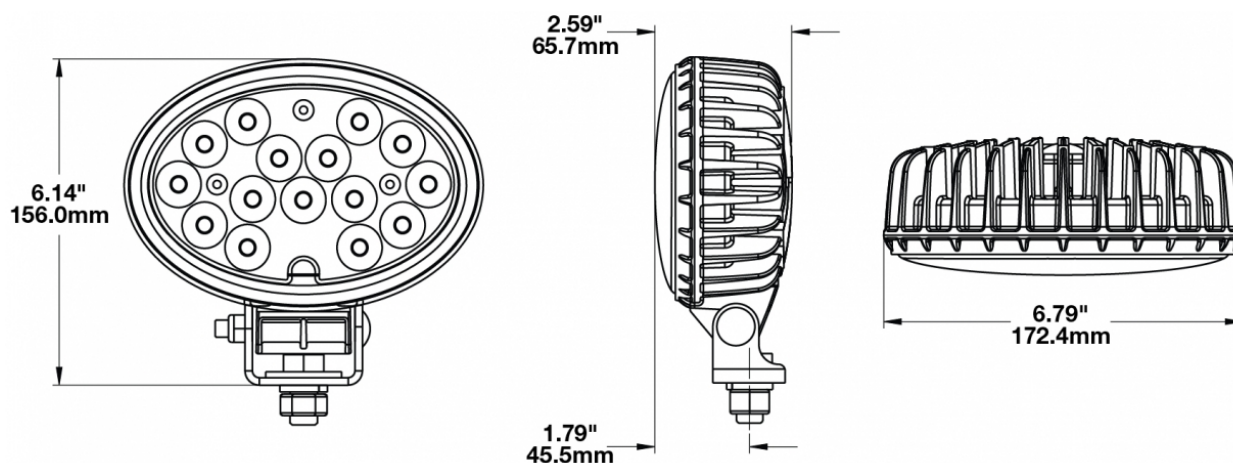

PRODUCT DIMENSIONS

Print date: 2017-05-24

© 2017 J.W. Speaker Corporation • Germantown, WI U.S.A.
www.jwspeaker.com • speaker@jwspeaker.com • 262.251.6660

J.W. SPEAKER
Engineered. Lighting. Solutions.