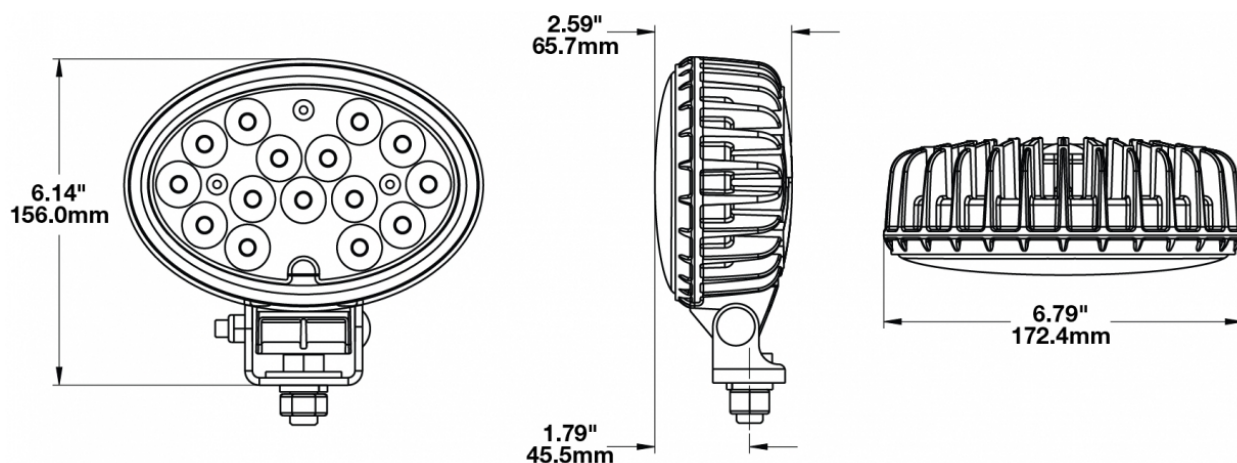

PRODUCT DIMENSIONS

Print date: 2017-06-29

© 2017 J.W. Speaker Corporation • Germantown, WI U.S.A.
www.jwspeaker.com • speaker@jwspeaker.com • 262.251.6660

J.W. SPEAKER
Engineered. Lighting. Solutions.