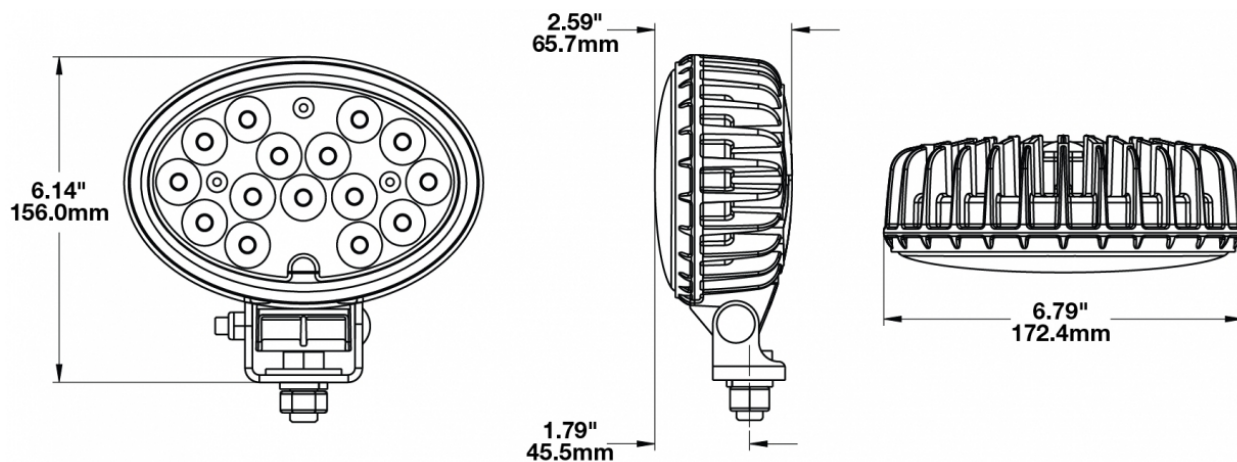

PRODUCT DIMENSIONS

Print date: 2018-10-21

© 2018 J.W. Speaker Corporation • Germantown, WI U.S.A.
www.jwspeaker.com • speaker@jwspeaker.com • 262.251.6660

J.W. SPEAKER
Engineered. Lighting. Solutions.