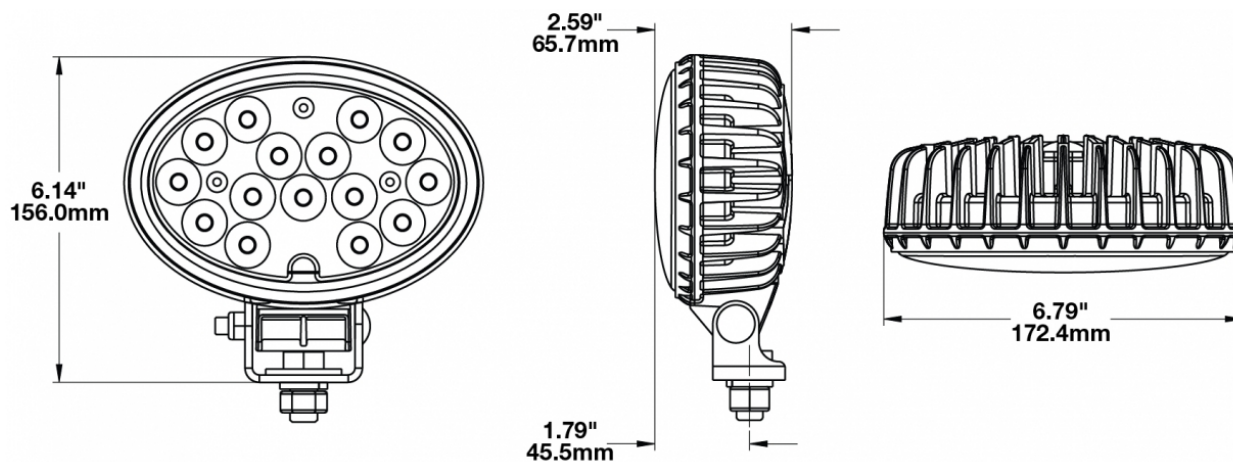

PRODUCT DIMENSIONS

Print date: 2018-01-16

© 2018 J.W. Speaker Corporation • Germantown, WI U.S.A.
www.jwspeaker.com • speaker@jwspeaker.com • 262.251.6660

J.W. SPEAKER
Engineered. Lighting. Solutions.