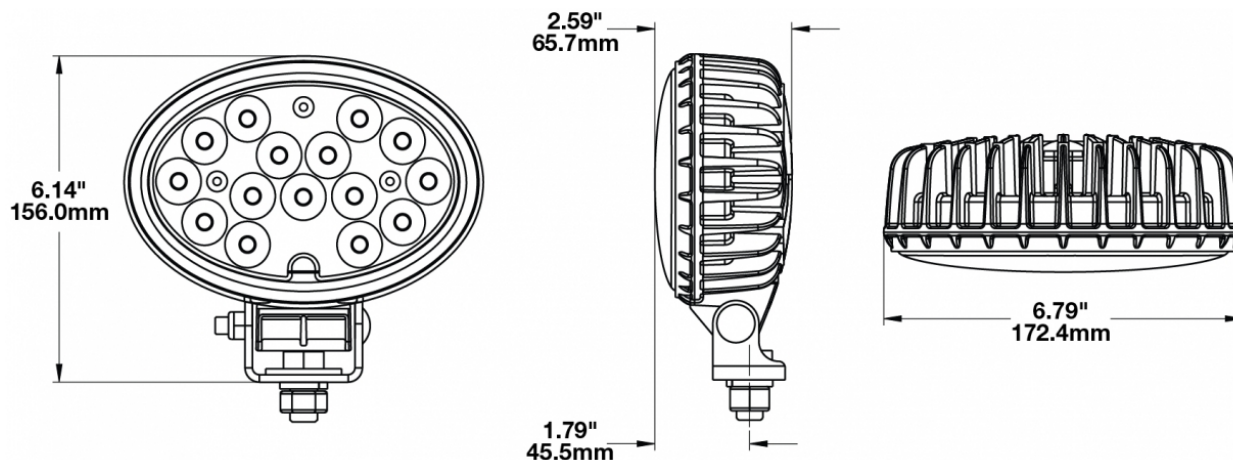

PRODUCT DIMENSIONS

Print date: 2026-06-16

© 2026 J.W. Speaker Corporation • Germantown, WI U.S.A.
www.jwspeaker.com • speaker@jwspeaker.com • 262.251.6660

J.W. SPEAKER
Engineered. Lighting. Solutions.