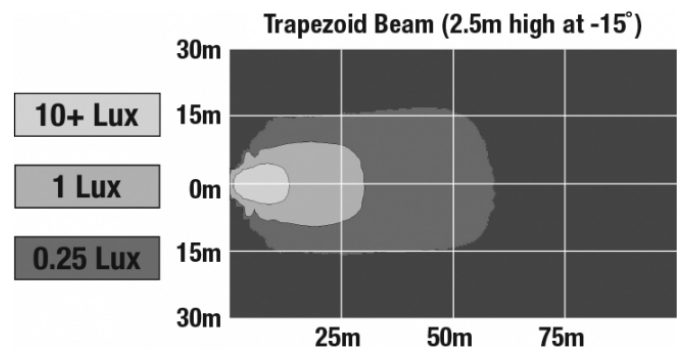

## PHOTOMETRIC SPECIFICATIONS

<b>Raw Lumen Output</b>	5,400
<b>Effective Lumen Output</b>	4,500
<b>Nominal LED Color Temperature</b>	5000 K
<b>Beam Pattern(s)</b>	Forward Lighting - Trapezoid

Print date: 2018-05-27