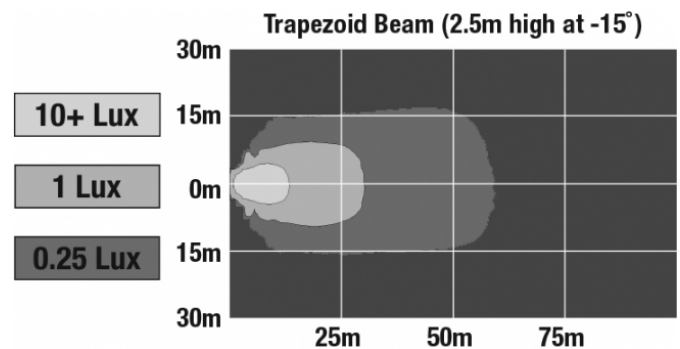

Print date: 2018-07-22

© 2018 J.W. Speaker Corporation • Germantown, WI U.S.A.
www.jwspeaker.com • speaker@jwspeaker.com • 262.251.6660