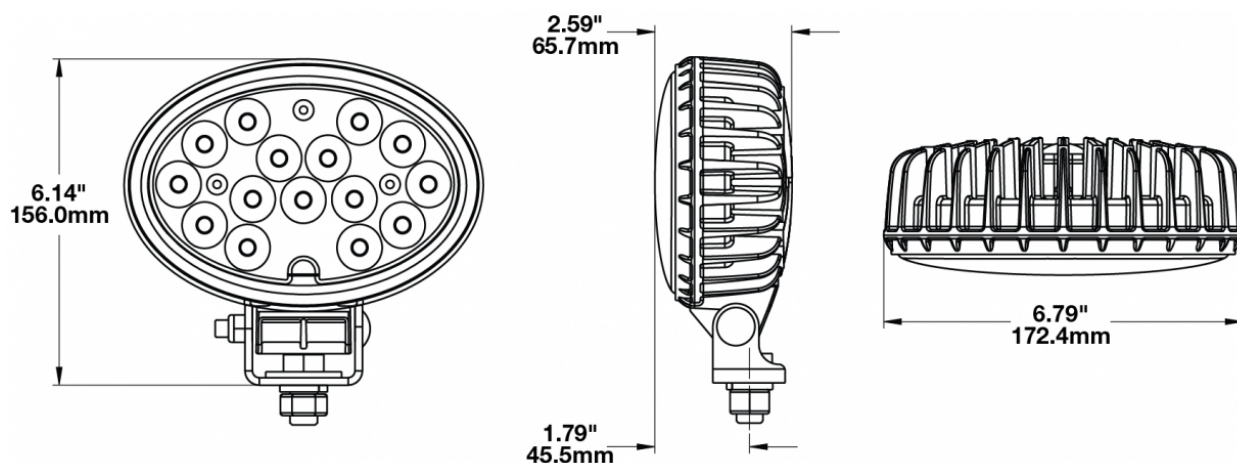

PRODUCT DIMENSIONS

Print date: 2018-05-27

© 2018 J.W. Speaker Corporation • Germantown, WI U.S.A.
www.jwspeaker.com • speaker@jwspeaker.com • 262.251.6660

J.W. SPEAKER
Engineered. Lighting. Solutions.