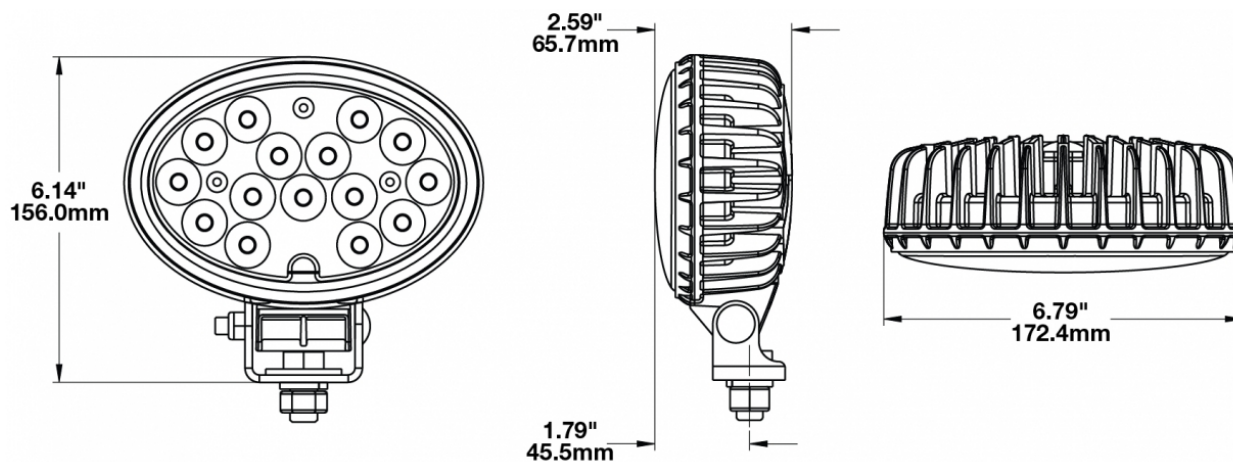

PRODUCT DIMENSIONS

Print date: 2018-10-21

© 2018 J.W. Speaker Corporation • Germantown, WI U.S.A.
www.jwspeaker.com • speaker@jwspeaker.com • 262.251.6660

J.W. SPEAKER
Engineered. Lighting. Solutions.