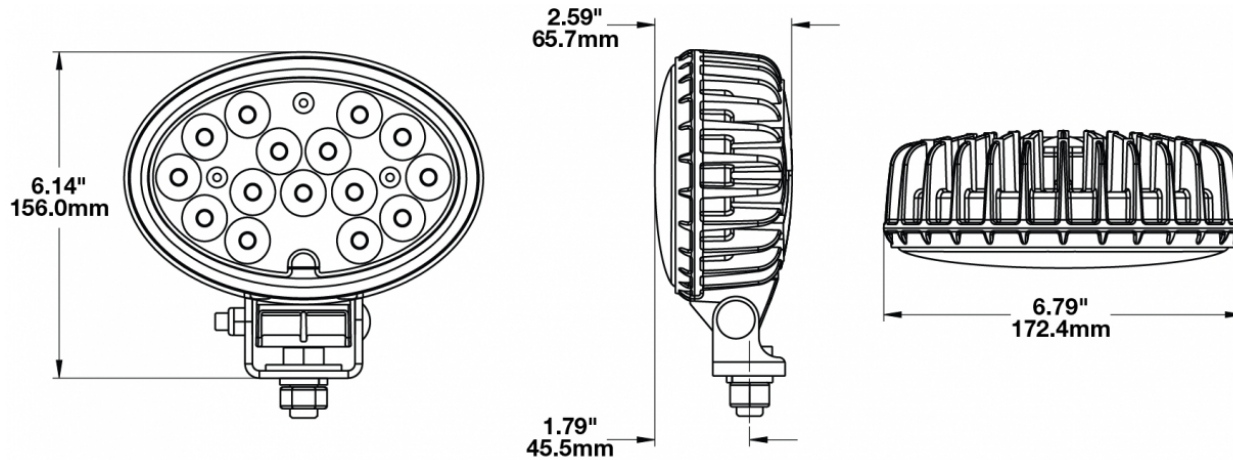

## PRODUCT INFORMATION

---

<b>Description</b>	12-24V LED Work Light with Polycarbonate Lens & Spot Beam Pattern
<b>Height</b>	155.96 mm / 6.14 in
<b>Width</b>	172.47 mm / 6.79 in
<b>Depth</b>	77.11 mm / 3.04 in
<b>Shape</b>	Oval
<b>Outer Lens Material</b>	Polycarbonate
<b>Outer Lens Color</b>	Clear
<b>Housing Material</b>	Die-Cast Aluminum
<b>Housing Color</b>	Black
<b>Mounting Hardware Description</b>	(x1) 1/2"-13 x 1"
<b>Minimum Operating Temperature</b>	-40 °C / -40 °F
<b>Maximum Operating Temperature</b>	65 °C / 149 °F
<b>Connector or Wiring</b>	Deutsch DT04-2P
<b>Mating Connector</b>	Deutsch DT06-2S
<b>Product Weight</b>	2.10 lbs / 0.95 kgs
<b>Shipping Weight</b>	2.10 lbs / 0.95 kgs

## PRODUCT DIMENSIONS