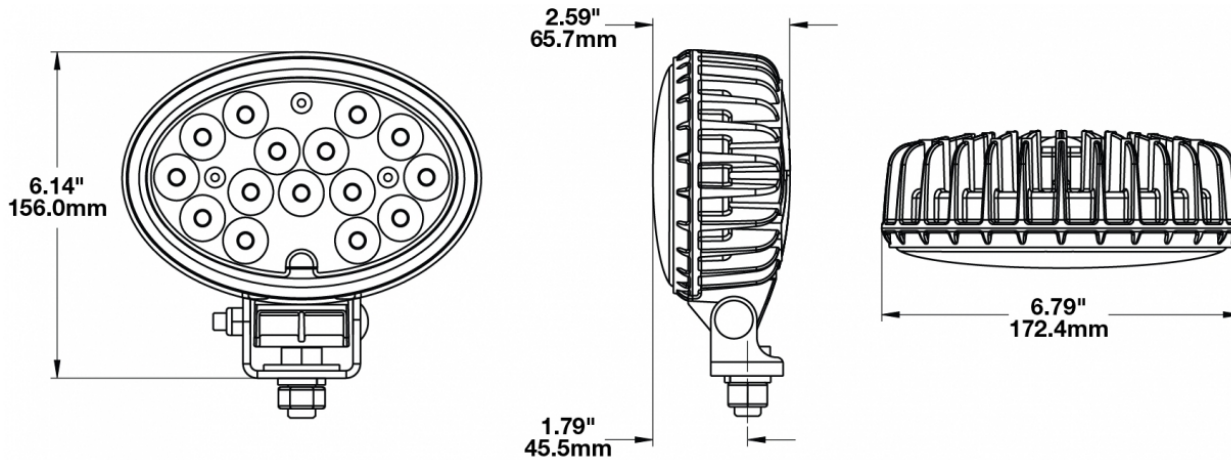

## PRODUCT INFORMATION

---

<b>Description</b>	12-24V LED Work Light with Polycarbonate Lens & Spot Beam Pattern
<b>Height</b>	155.96 mm / 6.14 in
<b>Width</b>	172.47 mm / 6.79 in
<b>Depth</b>	77.11 mm / 3.04 in
<b>Shape</b>	Oval
<b>Outer Lens Material</b>	Polycarbonate
<b>Outer Lens Color</b>	Clear
<b>Housing Material</b>	Die-Cast Aluminum
<b>Housing Color</b>	Black
<b>Mounting Hardware Description</b>	(x1) 1/2"-13 x 1"
<b>Minimum Operating Temperature</b>	-40 °C / -40 °F
<b>Maximum Operating Temperature</b>	65 °C / 149 °F
<b>Connector or Wiring</b>	Deutsch DT04-2P
<b>Mating Connector</b>	Deutsch DT06-2S
<b>Product Weight</b>	2.10 lbs / 0.95 kgs
<b>Shipping Weight</b>	2.60 lbs / 1.18 kgs

## PRODUCT DIMENSIONS