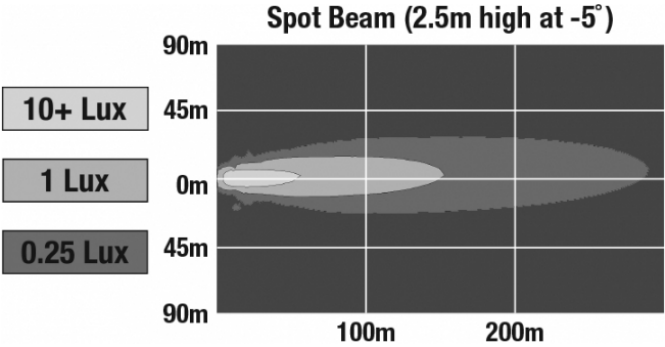

LED Work Lights – Model 7150

PRODUCT INFORMATION

Description	12-24V LED Work Light with Polycarbonate Lens & Spot Beam Pattern
Height	155.96 mm / 6.14 in
Width	172.47 mm / 6.79 in
Depth	77.11 mm / 3.04 in
Shape	Oval
Outer Lens Material	Polycarbonate
Outer Lens Color	Clear
Housing Material	Die-Cast Aluminum
Housing Color	Black
Mounting Hardware Description	(x1) 1/2"-13 x 1"
Minimum Operating Temperature	-40 °C / -40 °F
Maximum Operating Temperature	65 °C / 149 °F
Connector or Wiring	Deutsch DT04-2P
Mating Connector	Deutsch DT06-2S
Product Weight	2.10 lbs / 0.95 kgs
Shipping Weight	2.10 lbs / 0.95 kgs

J.W. SPEAKER
Engineered. Lighting. Solutions.

LED Work Lights – Model 7150

PHOTOMETRIC SPECIFICATIONS

Raw Lumen Output 5,400
Effective Lumen Output 4,500
Nominal LED Color Temperature 5000 K
Beam Pattern(s) Forward Lighting - Spot