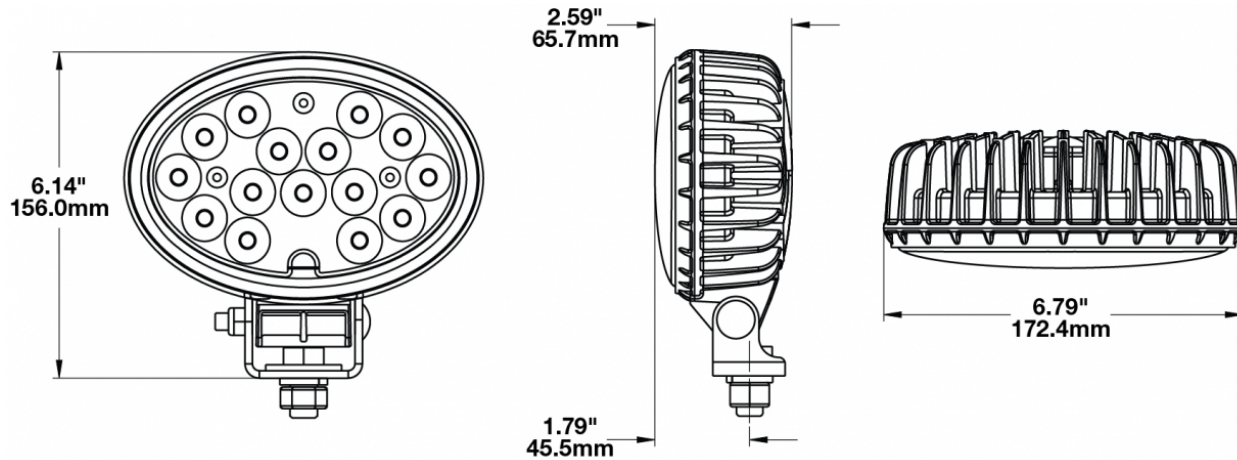

LED Work Lights – Model 7150

PRODUCT INFORMATION

Description	12-24V LED Work Light with Polycarbonate Lens & Spot Beam Pattern
Height	155.96 mm / 6.14 in
Width	172.47 mm / 6.79 in
Depth	77.11 mm / 3.04 in
Shape	Oval
Outer Lens Material	Polycarbonate
Outer Lens Color	Clear
Housing Material	Die-Cast Aluminum
Housing Color	Black
Mounting Hardware Description	(x1) 1/2"-13 x 1"
Minimum Operating Temperature	-40 °C / -40 °F
Maximum Operating Temperature	65 °C / 149 °F
Connector or Wiring	Deutsch DT04-2P
Mating Connector	Deutsch DT06-2S
Product Weight	0.00 lbs / 0 kgs
Shipping Weight	2.10 lbs / 0.95 kgs

PRODUCT DIMENSIONS

ELECTRICAL SPECIFICATIONS

Input Voltage	12-24V DC
Operating Voltage	10-32V DC
Transient Spike Protection	330V Peak @ 1 HZ-100 Pulses
Red Wire	Power - Positive
Black Wire	Ground - Negative
Current Draw	5.50A @ 12V DC 3.20A @ 24V DC

J.W. SPEAKER
Engineered. Lighting. Solutions.

LED Work Lights – Model 7150

PHOTOMETRIC SPECIFICATIONS

Raw Lumen Output	5,400
Effective Lumen Output	4,500
Nominal LED Color Temperature	5000 K
Beam Pattern(s)	Forward Lighting - Spot

APPLICATIONS

RELATED PRODUCTS

Part Number
1801571

12-24V LED Work Light with Polycarbonate Lens & Trapezoid Beam Pattern

Part Number
1801581

12-24V LED Work Light with Polycarbonate Lens & Flood Beam Pattern