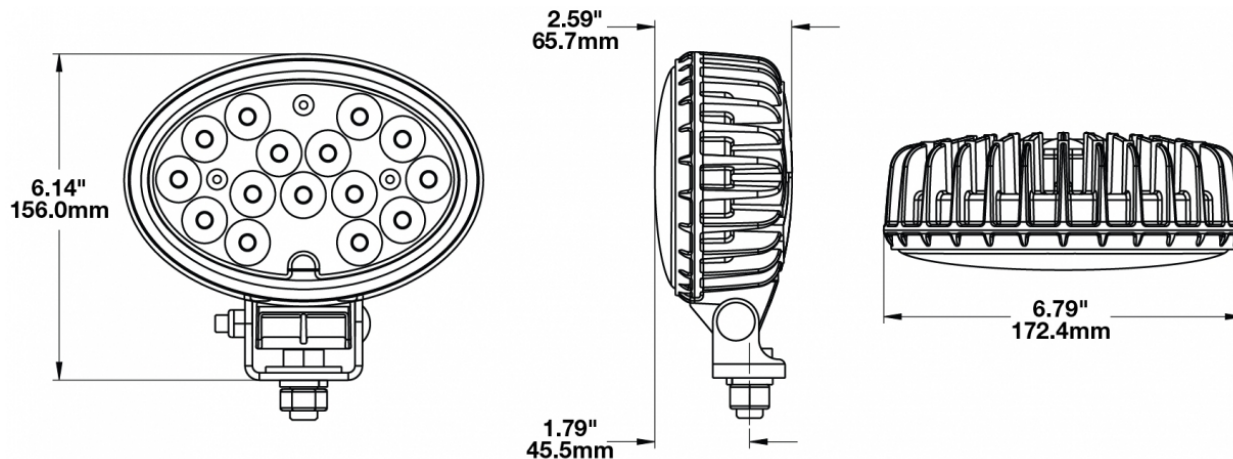

## PRODUCT INFORMATION

---

<b>Description</b>	12-24V LED Work Light with Polycarbonate Lens & Spot Beam Pattern
<b>Height</b>	155.96 mm / 6.14 in
<b>Width</b>	172.47 mm / 6.79 in
<b>Depth</b>	77.11 mm / 3.04 in
<b>Shape</b>	Oval
<b>Outer Lens Material</b>	Polycarbonate
<b>Outer Lens Color</b>	Clear
<b>Housing Material</b>	Die-Cast Aluminum
<b>Housing Color</b>	Black
<b>Mounting Hardware Description</b>	(x1) 1/2"-13 x 1"
<b>Minimum Operating Temperature</b>	-40 °C / -40 °F
<b>Maximum Operating Temperature</b>	65 °C / 149 °F
<b>Connector or Wiring</b>	Deutsch DT04-2P
<b>Mating Connector</b>	Deutsch DT06-2S
<b>Product Weight</b>	2.10 lbs / 0.95 kgs
<b>Shipping Weight</b>	2.10 lbs / 0.95 kgs

## PRODUCT DIMENSIONS