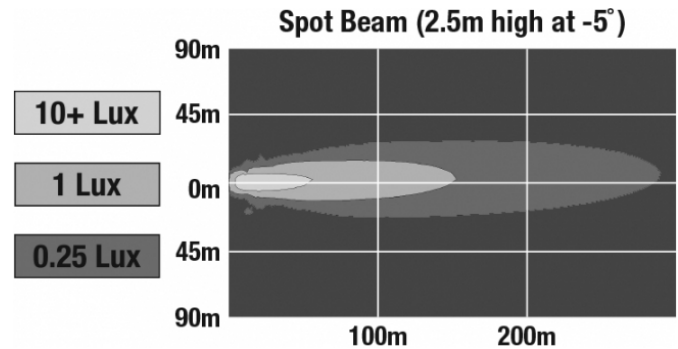

LED Work Lights – Model 7150

PRODUCT INFORMATION

Description	12-24V LED Work Light with Polycarbonate Lens & Spot Beam Pattern
Height	155.96 mm / 6.14 in
Width	172.47 mm / 6.79 in
Depth	77.11 mm / 3.04 in
Shape	Oval
Outer Lens Material	Polycarbonate
Outer Lens Color	Clear
Housing Material	Die-Cast Aluminum
Housing Color	Black
Mounting Hardware Description	(x1) 1/2"-13 x 1"
Minimum Operating Temperature	-40 °C / -40 °F
Maximum Operating Temperature	65 °C / 149 °F
Connector or Wiring	Deutsch DT04-2P
Mating Connector	Deutsch DT06-2S
Product Weight	0.00 lbs / 0 kgs
Shipping Weight	2.10 lbs / 0.95 kgs

J.W. SPEAKER
Engineered. Lighting. Solutions.

LED Work Lights – Model 7150

PHOTOMETRIC SPECIFICATIONS

Raw Lumen Output	5,400
Effective Lumen Output	4,500
Nominal LED Color Temperature	5000 K
Beam Pattern(s)	Forward Lighting - Spot