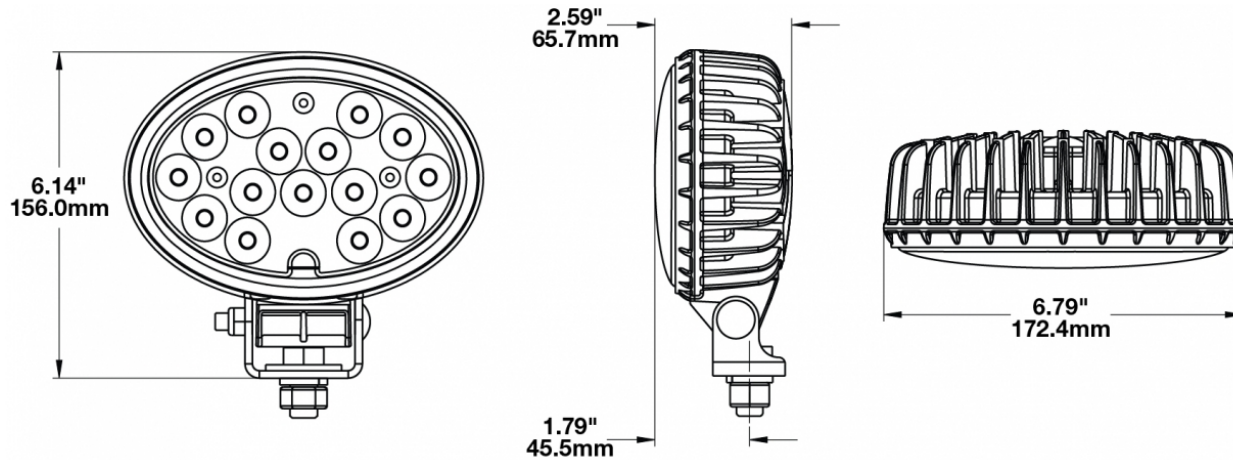

LED Work Lights – Model 7150

PRODUCT INFORMATION

Description	12-24V LED Work Light with Polycarbonate Lens & Spot Beam Pattern
Height	155.96 mm / 6.14 in
Width	172.47 mm / 6.79 in
Depth	77.11 mm / 3.04 in
Shape	Oval
Outer Lens Material	Polycarbonate
Outer Lens Color	Clear
Housing Material	Die-Cast Aluminum
Housing Color	Black
Mounting Hardware Description	(x1) 1/2"-13 x 1"
Minimum Operating Temperature	-40 °C / -40 °F
Maximum Operating Temperature	65 °C / 149 °F
Connector or Wiring	Deutsch DT04-2P
Mating Connector	Deutsch DT06-2S
Product Weight	2.10 lbs / 0.95 kgs
Shipping Weight	2.10 lbs / 0.95 kgs

PRODUCT DIMENSIONS

ELECTRICAL SPECIFICATIONS

Input Voltage	12-24V DC
Operating Voltage	10-32V DC
Transient Spike Protection	330V Peak @ 1 HZ-100 Pulses
Red Wire	Power - Positive
Black Wire	Ground - Negative
Current Draw	5.50A @ 12V DC 3.20A @ 24V DC

J.W. SPEAKER
Engineered. Lighting. Solutions.

LED Work Lights – Model 7150

PHOTOMETRIC SPECIFICATIONS

Raw Lumen Output 5,400
Effective Lumen Output 4,500
Nominal LED Color Temperature 5000 K
Beam Pattern(s) Forward Lighting - Spot

Part Number
1801781
 12-24V LED Work Light with Glass Lens & Trapezoid Beam Pattern

Part Number
1801791
 12-24V LED Work Light with Glass Lens & Flood Beam Pattern

Print date: 2018-05-24

© 2018 J.W. Speaker Corporation • Germantown, WI U.S.A.
www.jwspeaker.com • speaker@jwspeaker.com • 262.251.6660