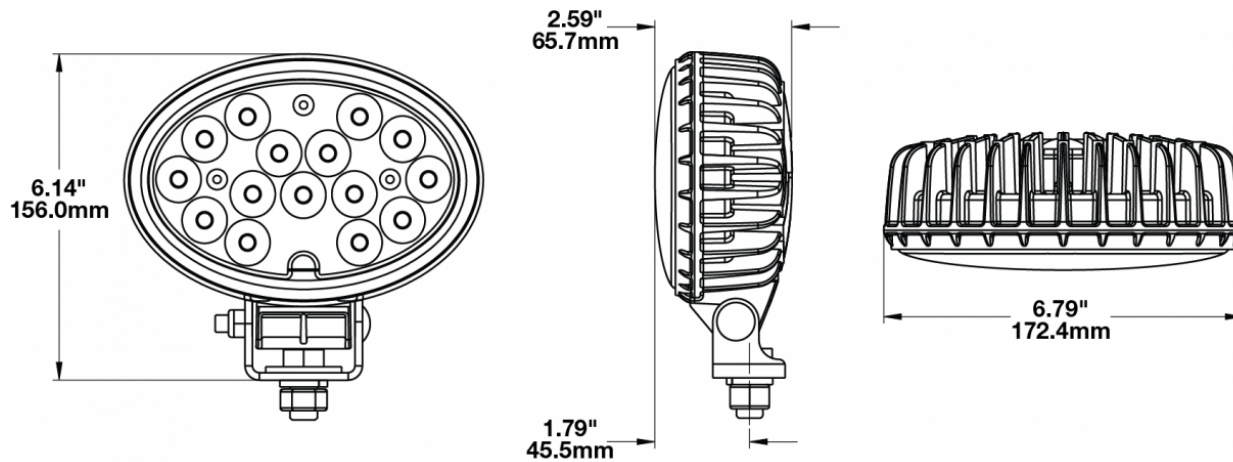

LED Work Lights – Model 7150

PRODUCT INFORMATION

Description	12-24V LED Work Light with Polycarbonate Lens & Flood Beam Pattern
Height	155.96 mm / 6.14 in
Width	172.47 mm / 6.79 in
Depth	77.11 mm / 3.04 in
Shape	Oval
Outer Lens Material	Polycarbonate
Outer Lens Color	Clear
Housing Material	Die-Cast Aluminum
Housing Color	Black
Mounting Hardware Description	(x1) 1/2"-13 x 1"
Minimum Operating Temperature	-40 °C / -40 °F
Maximum Operating Temperature	65 °C / 149 °F
Connector or Wiring	Deutsch DT04-2P
Mating Connector	Deutsch DT06-2S
Product Weight	2.10 lbs / 0.95 kgs
Shipping Weight	2.10 lbs / 0.95 kgs

PRODUCT DIMENSIONS

ELECTRICAL SPECIFICATIONS

Input Voltage	12-24V DC
Operating Voltage	10-32V DC
Transient Spike Protection	330V Peak @ 1 HZ-100 Pulses
Red Wire	Power - Positive
Black Wire	Ground - Negative
Current Draw	5.50A @ 12V DC 3.20A @ 24V DC

J.W. SPEAKER
Engineered. Lighting. Solutions.

LED Work Lights – Model 7150

PHOTOMETRIC SPECIFICATIONS

Raw Lumen Output	5,400
Effective Lumen Output	4,500
Nominal LED Color Temperature	5000 K
Beam Pattern(s)	Forward Lighting - Flood (Standard)

Part Number
1801781
12-24V LED Work Light with Glass Lens & Trapezoid Beam Pattern

Part Number
1801791
12-24V LED Work Light with Glass Lens & Flood Beam Pattern

Print date: 2018-07-23

© 2018 J.W. Speaker Corporation • Germantown, WI U.S.A.
www.jwspeaker.com • speaker@jwspeaker.com • 262.251.6660