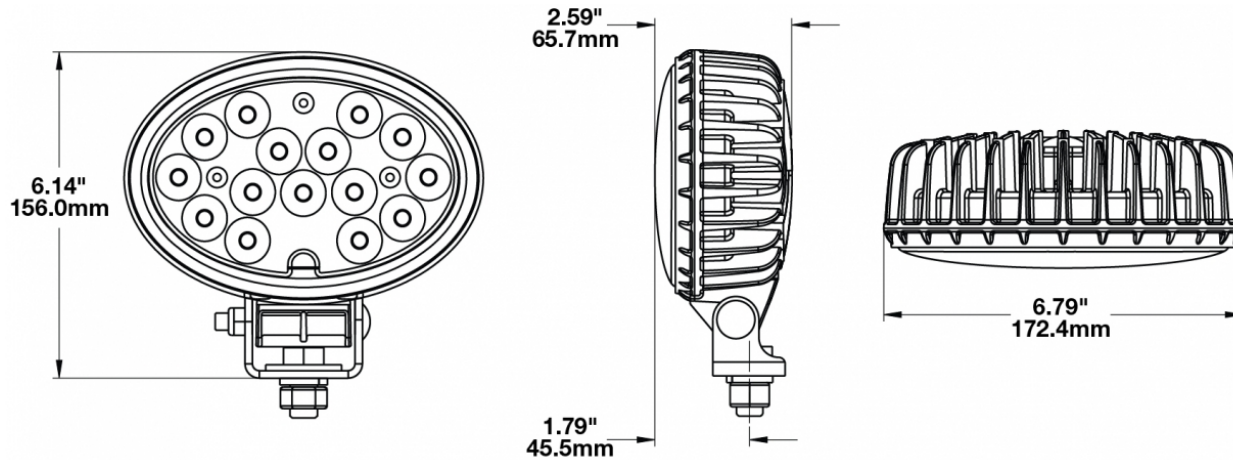

LED Work Lights – Model 7150

PRODUCT INFORMATION

Description	12-24V LED Work Light with Polycarbonate Lens & Flood Beam Pattern
Height	155.96 mm / 6.14 in
Width	172.47 mm / 6.79 in
Depth	77.11 mm / 3.04 in
Shape	Oval
Outer Lens Material	Polycarbonate
Outer Lens Color	Clear
Housing Material	Die-Cast Aluminum
Housing Color	Black
Mounting Hardware Description	(x1) 1/2"-13 x 1"
Minimum Operating Temperature	-40 °C / -40 °F
Maximum Operating Temperature	65 °C / 149 °F
Connector or Wiring	Deutsch DT04-2P
Mating Connector	Deutsch DT06-2S
Product Weight	2.10 lbs / 0.95 kgs
Shipping Weight	2.10 lbs / 0.95 kgs

PRODUCT DIMENSIONS

ELECTRICAL SPECIFICATIONS

Input Voltage	12-24V DC
Operating Voltage	10-32V DC
Transient Spike Protection	330V Peak @ 1 HZ-100 Pulses
Red Wire	Power - Positive
Black Wire	Ground - Negative
Current Draw	5.50A @ 12V DC 3.20A @ 24V DC

J.W. SPEAKER®
Engineered. Lighting. Solutions.

LED Work Lights – Model 7150

PHOTOMETRIC SPECIFICATIONS

Raw Lumen Output	5,400
Effective Lumen Output	4,500
Nominal LED Color Temperature	5000 K
Beam Pattern(s)	Forward Lighting - Flood (Standard)

Part Number
1801781
12-24V LED Work Light with Glass Lens & Trapezoid Beam Pattern

Part Number
1801791
12-24V LED Work Light with Glass Lens & Flood Beam Pattern

Print date: 2017-12-17

© 2017 J.W. Speaker Corporation • Germantown, WI U.S.A.
www.jwspeaker.com • speaker@jwspeaker.com • 262.251.6660