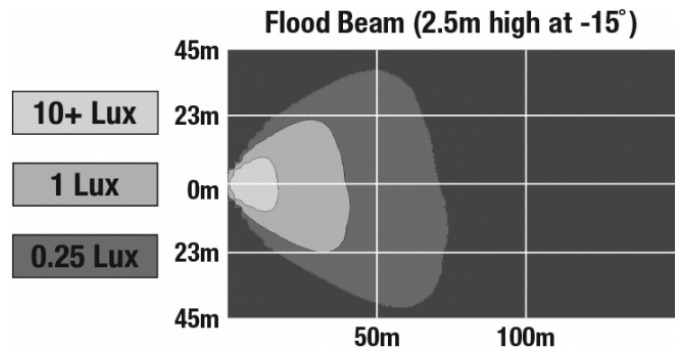

LED Work Lights – Model 7150

PRODUCT INFORMATION

Description	12-24V LED Work Light with Polycarbonate Lens & Flood Beam Pattern
Height	155.96 mm / 6.14 in
Width	172.47 mm / 6.79 in
Depth	77.11 mm / 3.04 in
Shape	Oval
Outer Lens Material	Polycarbonate
Outer Lens Color	Clear
Housing Material	Die-Cast Aluminum
Housing Color	Black
Mounting Hardware Description	(x1) 1/2"-13 x 1"
Minimum Operating Temperature	-40 °C / -40 °F
Maximum Operating Temperature	65 °C / 149 °F
Connector or Wiring	Deutsch DT04-2P
Mating Connector	Deutsch DT06-2S
Product Weight	2.10 lbs / 0.95 kgs
Shipping Weight	2.60 lbs / 1.18 kgs

J.W. SPEAKER
Engineered. Lighting. Solutions.

LED Work Lights – Model 7150

PHOTOMETRIC SPECIFICATIONS

Raw Lumen Output	5,400
Effective Lumen Output	4,500
Nominal LED Color Temperature	5000 K
Beam Pattern(s)	Forward Lighting - Flood (Standard)