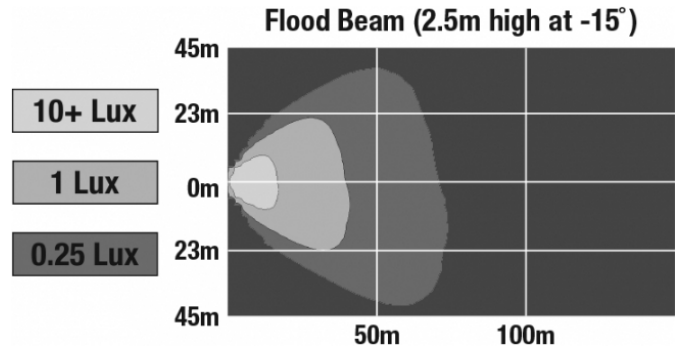

LED Work Lights – Model 7150

PHOTOMETRIC SPECIFICATIONS

Raw Lumen Output	5,400
Effective Lumen Output	4,500
Nominal LED Color Temperature	5000 K
Beam Pattern(s)	Forward Lighting - Flood (Standard)