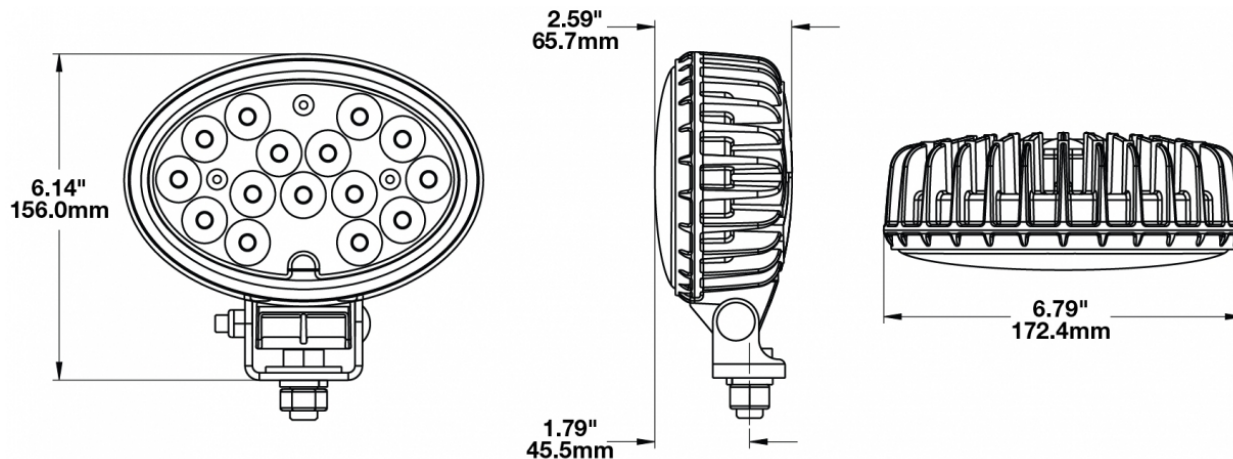

LED Work Lights – Model 7150

PRODUCT INFORMATION

Description	12-24V LED Work Light with Polycarbonate Lens & Flood Beam Pattern
Height	155.96 mm / 6.14 in
Width	172.47 mm / 6.79 in
Depth	77.11 mm / 3.04 in
Shape	Oval
Outer Lens Material	Polycarbonate
Outer Lens Color	Clear
Housing Material	Die-Cast Aluminum
Housing Color	Black
Mounting Hardware Description	(x1) 1/2"-13 x 1"
Minimum Operating Temperature	-40 °C / -40 °F
Maximum Operating Temperature	65 °C / 149 °F
Connector or Wiring	Deutsch DT04-2P
Mating Connector	Deutsch DT06-2S
Product Weight	2.10 lbs / 0.95 kgs
Shipping Weight	2.10 lbs / 0.95 kgs

PRODUCT DIMENSIONS

ELECTRICAL SPECIFICATIONS

Input Voltage	12-24V DC
Operating Voltage	10-32V DC
Transient Spike Protection	330V Peak @ 1 HZ-100 Pulses
Red Wire	Power - Positive
Black Wire	Ground - Negative
Current Draw	5.50A @ 12V DC 3.20A @ 24V DC

J.W. SPEAKER®
Engineered. Lighting. Solutions.

LED Work Lights – Model 7150

PHOTOMETRIC SPECIFICATIONS

Raw Lumen Output	5,400
Effective Lumen Output	4,500
Nominal LED Color Temperature	5000 K
Beam Pattern(s)	Forward Lighting - Flood (Standard)

Part Number
1801781
12-24V LED Work Light with Glass Lens & Trapezoid Beam Pattern

Part Number
1801791
12-24V LED Work Light with Glass Lens & Flood Beam Pattern

Print date: 2018-03-17

© 2018 J.W. Speaker Corporation • Germantown, WI U.S.A.
www.jwspeaker.com • speaker@jwspeaker.com • 262.251.6660