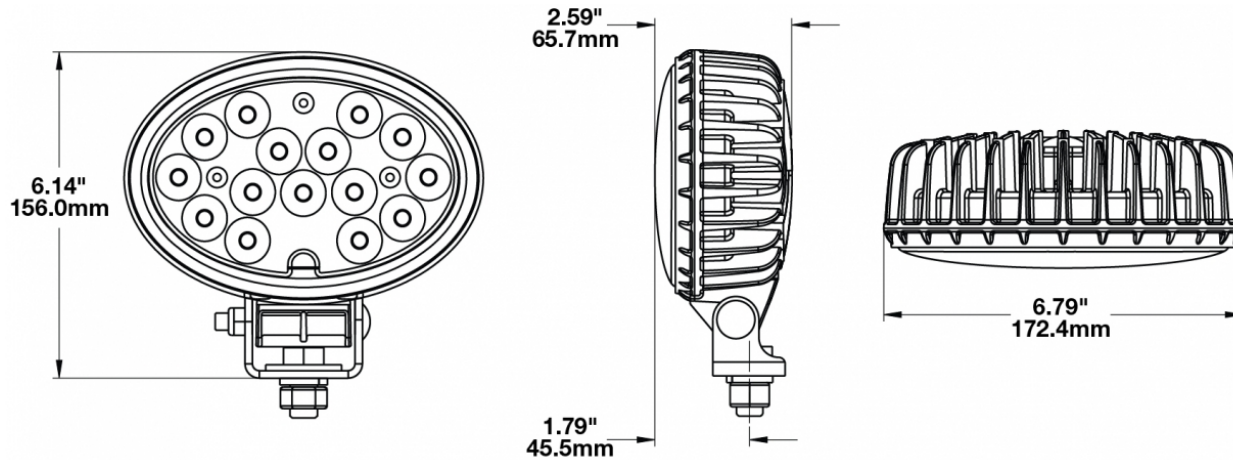

LED Work Lights – Model 7150

PRODUCT INFORMATION

Description	12-24V LED Work Light with Polycarbonate Lens & Flood Beam Pattern
Height	155.96 mm / 6.14 in
Width	172.47 mm / 6.79 in
Depth	77.11 mm / 3.04 in
Shape	Oval
Outer Lens Material	Polycarbonate
Outer Lens Color	Clear
Housing Material	Die-Cast Aluminum
Housing Color	Black
Mounting Hardware Description	(x1) 1/2"-13 x 1"
Minimum Operating Temperature	-40 °C / -40 °F
Maximum Operating Temperature	65 °C / 149 °F
Connector or Wiring	Deutsch DT04-2P
Mating Connector	Deutsch DT06-2S
Product Weight	2.10 lbs / 0.95 kgs
Shipping Weight	2.60 lbs / 1.18 kgs

PRODUCT DIMENSIONS

ELECTRICAL SPECIFICATIONS

Input Voltage	12-24V DC
Operating Voltage	10-32V DC
Transient Spike Protection	330V Peak @ 1 HZ-100 Pulses
Red Wire	Power - Positive
Black Wire	Ground - Negative
Current Draw	5.50A @ 12V DC 3.20A @ 24V DC

J.W. SPEAKER
Engineered. Lighting. Solutions.

LED Work Lights – Model 7150

PHOTOMETRIC SPECIFICATIONS

Raw Lumen Output	5,400
Effective Lumen Output	4,500
Nominal LED Color Temperature	5000 K
Beam Pattern(s)	Forward Lighting - Flood (Standard)

Part Number
1801781
12-24V LED Work Light with Glass Lens & Trapezoid Beam Pattern

Part Number
1801791
12-24V LED Work Light with Glass Lens & Flood Beam Pattern

Print date: 2017-06-23

© 2017 J.W. Speaker Corporation • Germantown, WI U.S.A.
www.jwspeaker.com • speaker@jwspeaker.com • 262.251.6660