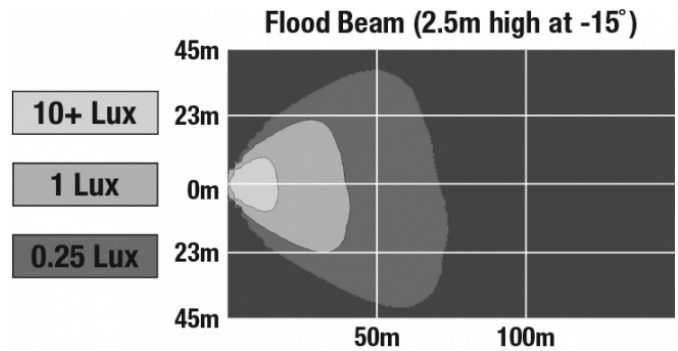

LED Work Lights – Model 7150

PHOTOMETRIC SPECIFICATIONS

Raw Lumen Output	5,400
Effective Lumen Output	4,500
Nominal LED Color Temperature	5000 K
Beam Pattern(s)	Forward Lighting - Flood (Standard)