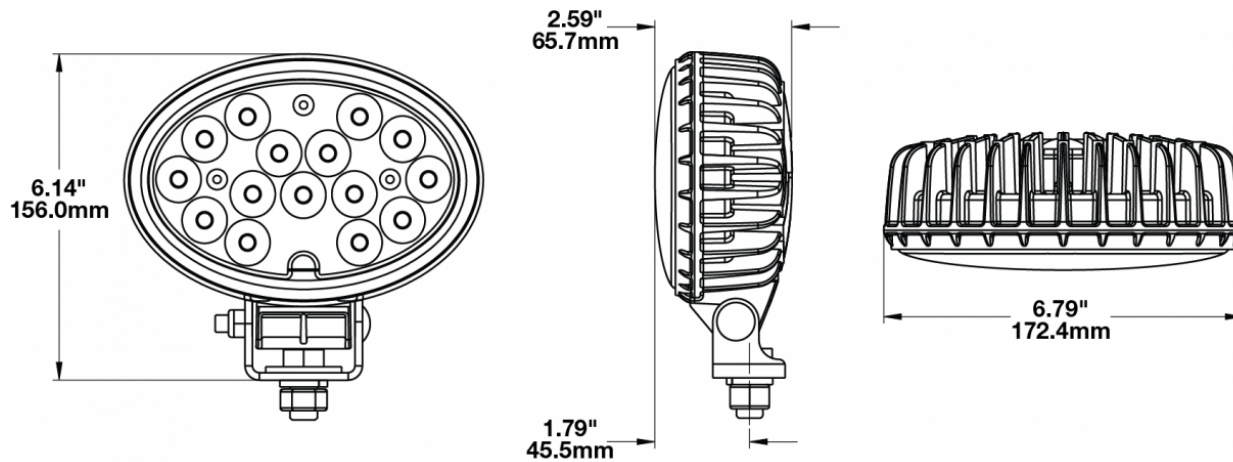

LED Work Lights – Model 7150

PRODUCT INFORMATION

Description	12-24V LED Work Light with Polycarbonate Lens & Flood Beam Pattern
Height	155.96 mm / 6.14 in
Width	172.47 mm / 6.79 in
Depth	77.11 mm / 3.04 in
Shape	Oval
Outer Lens Material	Polycarbonate
Outer Lens Color	Clear
Housing Material	Die-Cast Aluminum
Housing Color	Black
Mounting Hardware Description	(x1) 1/2"-13 x 1"
Minimum Operating Temperature	-40 °C / -40 °F
Maximum Operating Temperature	65 °C / 149 °F
Connector or Wiring	Deutsch DT04-2P
Mating Connector	Deutsch DT06-2S
Product Weight	2.10 lbs / 0.95 kgs
Shipping Weight	2.10 lbs / 0.95 kgs

PRODUCT DIMENSIONS

ELECTRICAL SPECIFICATIONS

Input Voltage	12-24V DC
Operating Voltage	10-32V DC
Transient Spike Protection	330V Peak @ 1 HZ-100 Pulses
Red Wire	Power - Positive
Black Wire	Ground - Negative
Current Draw	5.50A @ 12V DC 3.20A @ 24V DC

J.W. SPEAKER
Engineered. Lighting. Solutions.

LED Work Lights – Model 7150

PHOTOMETRIC SPECIFICATIONS

Raw Lumen Output	5,400
Effective Lumen Output	4,500
Nominal LED Color Temperature	5000 K
Beam Pattern(s)	Forward Lighting - Flood (Standard)

Part Number
1801781
12-24V LED Work Light with Glass Lens & Trapezoid Beam Pattern

Part Number
1801791
12-24V LED Work Light with Glass Lens & Flood Beam Pattern

Print date: 2018-05-24

© 2018 J.W. Speaker Corporation • Germantown, WI U.S.A.
www.jwspeaker.com • speaker@jwspeaker.com • 262.251.6660