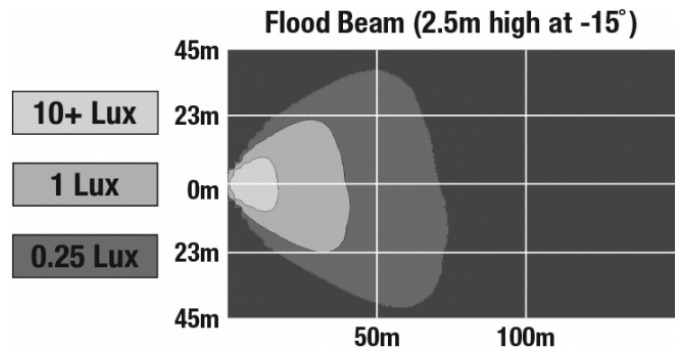

LED Work Lights – Model 7150

PRODUCT INFORMATION

Description	12-24V LED Work Light with Polycarbonate Lens & Flood Beam Pattern
Height	155.96 mm / 6.14 in
Width	172.47 mm / 6.79 in
Depth	77.11 mm / 3.04 in
Shape	Oval
Outer Lens Material	Polycarbonate
Outer Lens Color	Clear
Housing Material	Die-Cast Aluminum
Housing Color	Black
Mounting Hardware Description	(x1) 1/2"-13 x 1"
Minimum Operating Temperature	-40 °C / -40 °F
Maximum Operating Temperature	65 °C / 149 °F
Connector or Wiring	Deutsch DT04-2P
Mating Connector	Deutsch DT06-2S
Product Weight	2.10 lbs / 0.95 kgs
Shipping Weight	2.10 lbs / 0.95 kgs

J.W. SPEAKER®
Engineered. Lighting. Solutions.

LED Work Lights – Model 7150

PHOTOMETRIC SPECIFICATIONS

Raw Lumen Output	5,400
Effective Lumen Output	4,500
Nominal LED Color Temperature	5000 K
Beam Pattern(s)	Forward Lighting - Flood (Standard)