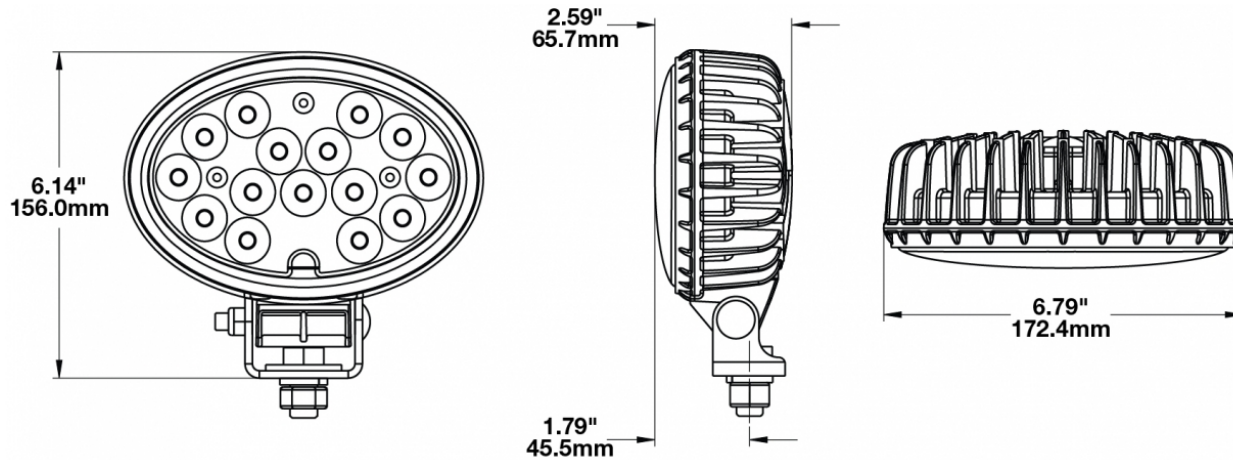

LED Work Lights – Model 7150

PRODUCT INFORMATION

Description	12-24V LED Work Light with Polycarbonate Lens & Flood Beam Pattern
Height	155.96 mm / 6.14 in
Width	172.47 mm / 6.79 in
Depth	77.11 mm / 3.04 in
Shape	Oval
Outer Lens Material	Polycarbonate
Outer Lens Color	Clear
Housing Material	Die-Cast Aluminum
Housing Color	Black
Mounting Hardware Description	(x1) 1/2"-13 x 1"
Minimum Operating Temperature	-40 °C / -40 °F
Maximum Operating Temperature	65 °C / 149 °F
Connector or Wiring	Deutsch DT04-2P
Mating Connector	Deutsch DT06-2S
Product Weight	2.10 lbs / 0.95 kgs
Shipping Weight	2.10 lbs / 0.95 kgs

PRODUCT DIMENSIONS

ELECTRICAL SPECIFICATIONS

Input Voltage	12-24V DC
Operating Voltage	10-32V DC
Transient Spike Protection	330V Peak @ 1 HZ-100 Pulses
Red Wire	Power - Positive
Black Wire	Ground - Negative
Current Draw	5.50A @ 12V DC 3.20A @ 24V DC

J.W. SPEAKER
Engineered. Lighting. Solutions.

LED Work Lights – Model 7150

PHOTOMETRIC SPECIFICATIONS

Raw Lumen Output	5,400
Effective Lumen Output	4,500
Nominal LED Color Temperature	5000 K
Beam Pattern(s)	Forward Lighting - Flood (Standard)

Part Number
1801781
12-24V LED Work Light with Glass Lens & Trapezoid Beam Pattern

Part Number
1801791
12-24V LED Work Light with Glass Lens & Flood Beam Pattern

Print date: 2017-10-18

© 2017 J.W. Speaker Corporation • Germantown, WI U.S.A.
www.jwspeaker.com • speaker@jwspeaker.com • 262.251.6660