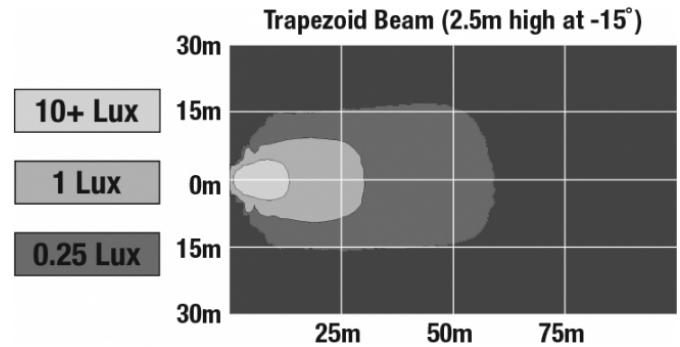

LED Work Lights – Model 7150

PHOTOMETRIC SPECIFICATIONS

Raw Lumen Output	5,400
Effective Lumen Output	4,500
Nominal LED Color Temperature	5000 K
Beam Pattern(s)	Forward Lighting - Trapezoid

APPLICATIONS

RELATED PRODUCTS

Part Number
1801581

12-24V LED Work Light with Polycarbonate Lens & Flood Beam Pattern

Part Number
1801621

12-24V LED Work Light with Polycarbonate Lens & Spot Beam Pattern

Part Number
1801781

12-24V LED Work Light with Glass Lens & Trapezoid Beam Pattern

Part Number
1801791

12-24V LED Work Light with Glass Lens & Flood Beam Pattern

Print date: 2018-05-27

© 2018 J.W. Speaker Corporation • Germantown, WI U.S.A.
www.jwspeaker.com • speaker@jwspeaker.com • 262.251.6660