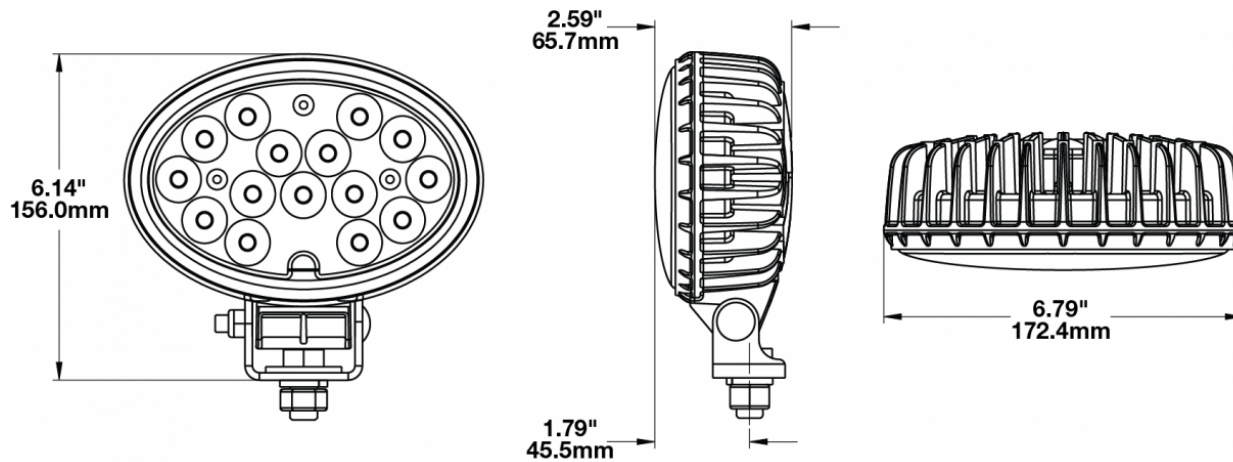

## PRODUCT INFORMATION

<b>Description</b>	12-24V LED Work Light with Polycarbonate Lens & Trapezoid Beam Pattern
<b>Height</b>	155.96 mm / 6.14 in
<b>Width</b>	172.47 mm / 6.79 in
<b>Depth</b>	77.11 mm / 3.04 in
<b>Shape</b>	Oval
<b>Outer Lens Material</b>	Polycarbonate
<b>Outer Lens Color</b>	Clear
<b>Housing Material</b>	Die-Cast Aluminum
<b>Housing Color</b>	Black
<b>Mounting Hardware Description</b>	(x1) 1/2"-13 x 1"
<b>Minimum Operating Temperature</b>	-40 °C / -40 °F
<b>Maximum Operating Temperature</b>	65 °C / 149 °F
<b>Connector or Wiring</b>	Deutsch DT04-2P
<b>Mating Connector</b>	Deutsch DT06-2S
<b>Product Weight</b>	2.10 lbs / 0.95 kgs
<b>Shipping Weight</b>	2.10 lbs / 0.95 kgs

## PRODUCT DIMENSIONS