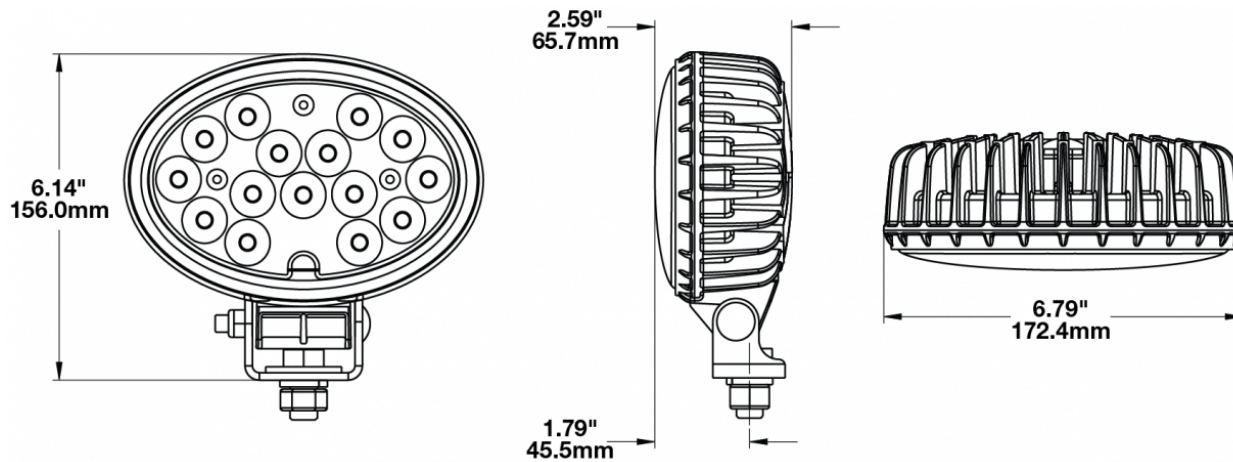

LED Work Lights – Model 7150

PRODUCT DIMENSIONS

ELECTRICAL SPECIFICATIONS

Input Voltage	12-24V DC
Operating Voltage	10-32V DC
Transient Spike Protection	330V Peak @ 1 HZ-100 Pulses
Red Wire	Power - Positive
Black Wire	Ground - Negative
Current Draw	5.50A @ 12V DC 3.20A @ 24V DC