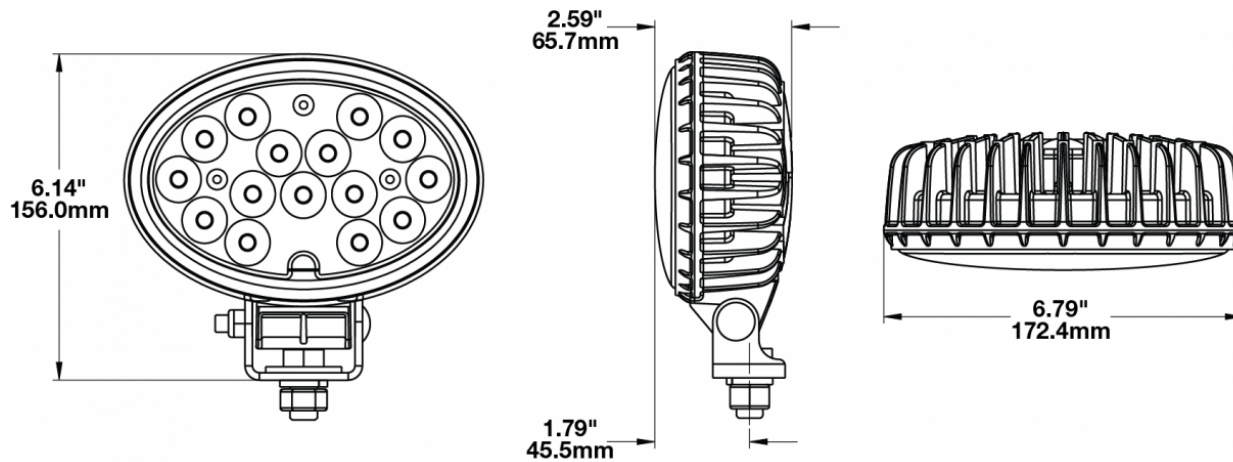

LED Work Lights – Model 7150

PRODUCT INFORMATION

Description	12-24V LED Work Light with Polycarbonate Lens & Trapezoid Beam Pattern
Height	155.96 mm / 6.14 in
Width	172.47 mm / 6.79 in
Depth	77.11 mm / 3.04 in
Shape	Oval
Outer Lens Material	Polycarbonate
Outer Lens Color	Clear
Housing Material	Die-Cast Aluminum
Housing Color	Black
Mounting Hardware Description	(x1) 1/2"-13 x 1"
Minimum Operating Temperature	-40 °C / -40 °F
Maximum Operating Temperature	65 °C / 149 °F
Connector or Wiring	Deutsch DT04-2P
Mating Connector	Deutsch DT06-2S
Product Weight	0.00 lbs / 0 kgs
Shipping Weight	2.10 lbs / 0.95 kgs

PRODUCT DIMENSIONS

ELECTRICAL SPECIFICATIONS

Input Voltage	12-24V DC
Operating Voltage	10-32V DC
Transient Spike Protection	330V Peak @ 1 HZ-100 Pulses
Red Wire	Power - Positive
Black Wire	Ground - Negative
Current Draw	5.50A @ 12V DC 3.20A @ 24V DC

J.W. SPEAKER
Engineered. Lighting. Solutions.

LED Work Lights – Model 7150

PHOTOMETRIC SPECIFICATIONS

Raw Lumen Output	5,400
Effective Lumen Output	4,500
Nominal LED Color Temperature	5000 K
Beam Pattern(s)	Forward Lighting - Trapezoid