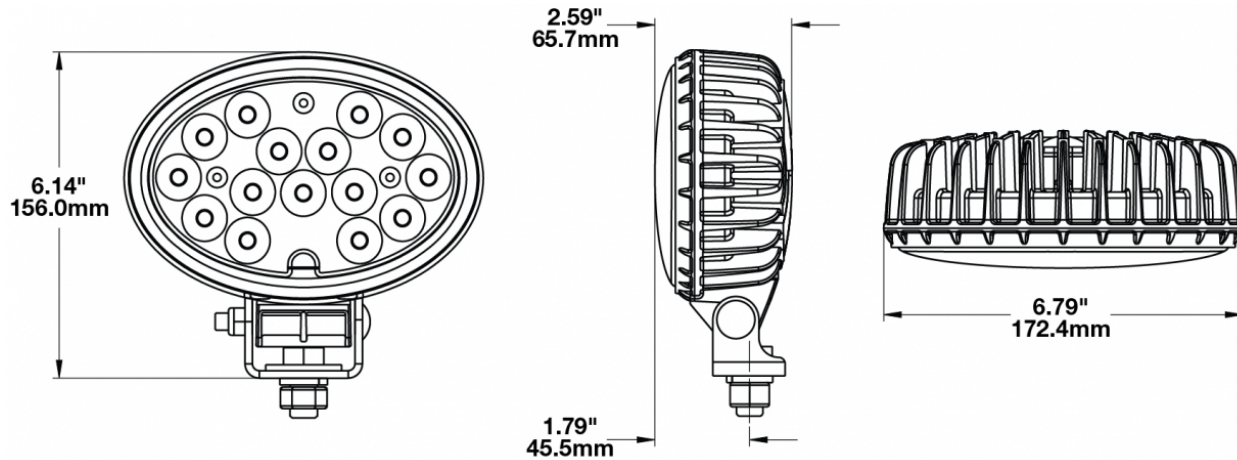

LED Work Lights – Model 7150

PRODUCT INFORMATION

Description	12-24V LED Work Light with Polycarbonate Lens & Trapezoid Beam Pattern
Height	155.96 mm / 6.14 in
Width	172.47 mm / 6.79 in
Depth	77.11 mm / 3.04 in
Shape	Oval
Outer Lens Material	Polycarbonate
Outer Lens Color	Clear
Housing Material	Die-Cast Aluminum
Housing Color	Black
Mounting Hardware Description	(x1) 1/2"-13 x 1"
Minimum Operating Temperature	-40 °C / -40 °F
Maximum Operating Temperature	65 °C / 149 °F
Connector or Wiring	Deutsch DT04-2P
Mating Connector	Deutsch DT06-2S
Product Weight	2.10 lbs / 0.95 kgs
Shipping Weight	2.10 lbs / 0.95 kgs

PRODUCT DIMENSIONS

ELECTRICAL SPECIFICATIONS

Input Voltage	12-24V DC
Operating Voltage	10-32V DC
Transient Spike Protection	330V Peak @ 1 HZ-100 Pulses
Red Wire	Power - Positive
Black Wire	Ground - Negative
Current Draw	5.50A @ 12V DC 3.20A @ 24V DC

J.W. SPEAKER®
Engineered. Lighting. Solutions.

LED Work Lights – Model 7150

PHOTOMETRIC SPECIFICATIONS

Raw Lumen Output	5,400
Effective Lumen Output	4,500
Nominal LED Color Temperature	5000 K
Beam Pattern(s)	Forward Lighting - Trapezoid