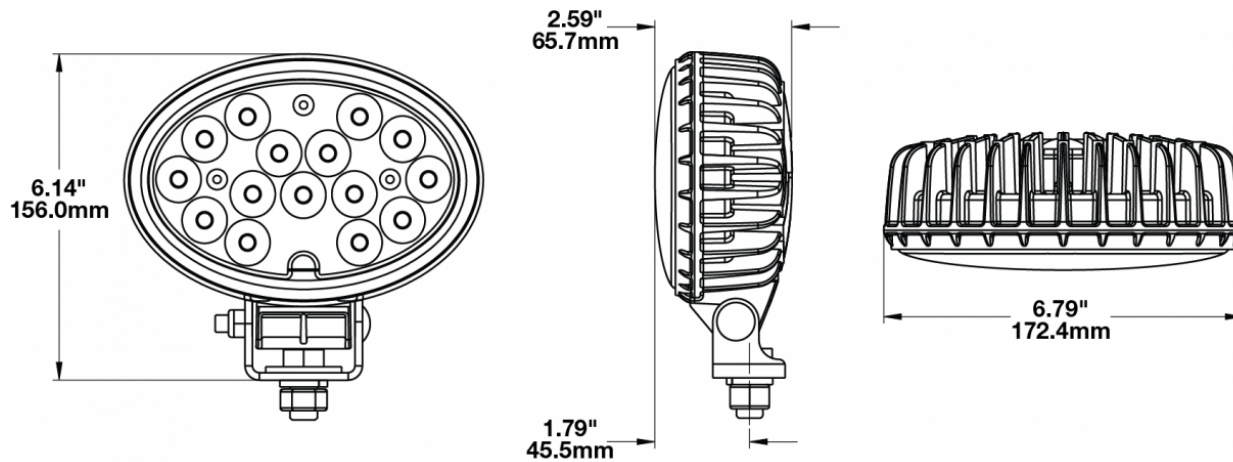

## PRODUCT INFORMATION

---

<b>Description</b>	12-24V LED Work Light with Polycarbonate Lens & Trapezoid Beam Pattern
<b>Height</b>	155.96 mm / 6.14 in
<b>Width</b>	172.47 mm / 6.79 in
<b>Depth</b>	77.11 mm / 3.04 in
<b>Shape</b>	Oval
<b>Outer Lens Material</b>	Polycarbonate
<b>Outer Lens Color</b>	Clear
<b>Housing Material</b>	Die-Cast Aluminum
<b>Housing Color</b>	Black
<b>Mounting Hardware Description</b>	(x1) 1/2"-13 x 1"
<b>Minimum Operating Temperature</b>	-40 °C / -40 °F
<b>Maximum Operating Temperature</b>	65 °C / 149 °F
<b>Connector or Wiring</b>	Deutsch DT04-2P
<b>Mating Connector</b>	Deutsch DT06-2S
<b>Product Weight</b>	2.10 lbs / 0.95 kgs
<b>Shipping Weight</b>	2.10 lbs / 0.95 kgs

## PRODUCT DIMENSIONS