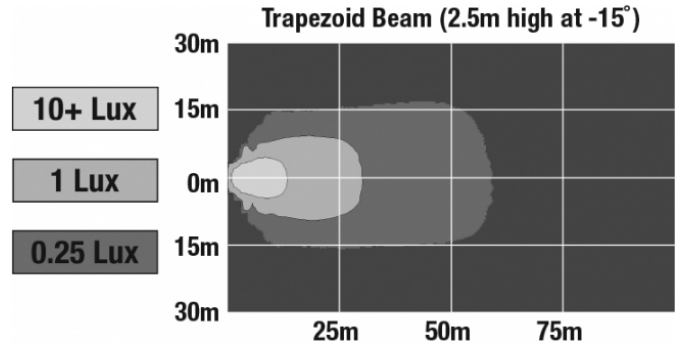

LED Work Lights – Model 7150

PHOTOMETRIC SPECIFICATIONS

Raw Lumen Output	5,400
Effective Lumen Output	4,500
Nominal LED Color Temperature	5000 K
Beam Pattern(s)	Forward Lighting - Trapezoid