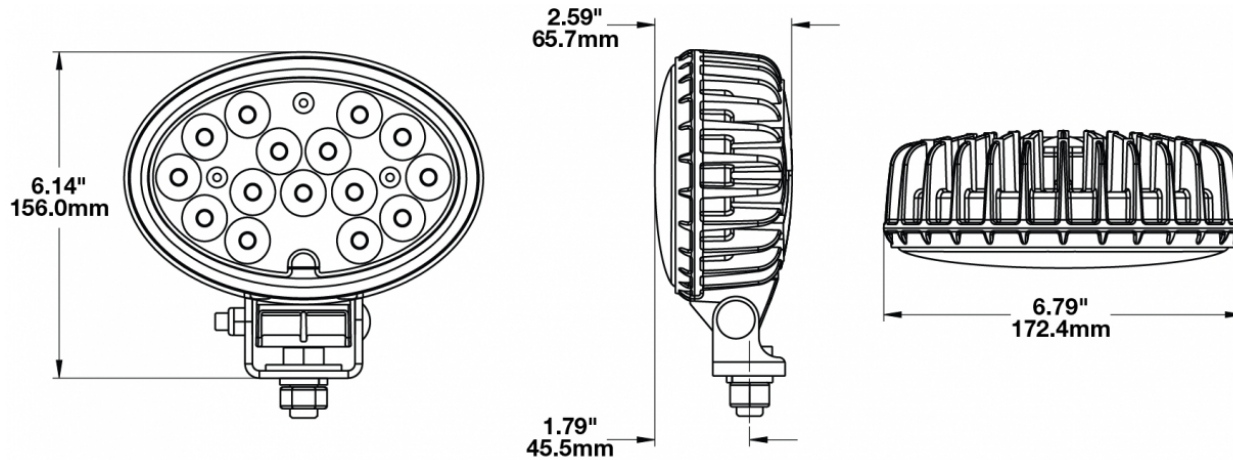

LED Work Lights – Model 7150

PRODUCT INFORMATION

Description	12-24V LED Work Light with Polycarbonate Lens & Trapezoid Beam Pattern
Height	155.96 mm / 6.14 in
Width	172.47 mm / 6.79 in
Depth	77.11 mm / 3.04 in
Shape	Oval
Outer Lens Material	Polycarbonate
Outer Lens Color	Clear
Housing Material	Die-Cast Aluminum
Housing Color	Black
Mounting Hardware Description	(x1) 1/2"-13 x 1"
Minimum Operating Temperature	-40 °C / -40 °F
Maximum Operating Temperature	65 °C / 149 °F
Connector or Wiring	Deutsch DT04-2P
Mating Connector	Deutsch DT06-2S
Product Weight	2.10 lbs / 0.95 kgs
Shipping Weight	2.10 lbs / 0.95 kgs

PRODUCT DIMENSIONS

ELECTRICAL SPECIFICATIONS

Input Voltage	12-24V DC
Operating Voltage	10-32V DC
Transient Spike Protection	330V Peak @ 1 HZ-100 Pulses
Red Wire	Power - Positive
Black Wire	Ground - Negative
Current Draw	5.50A @ 12V DC 3.20A @ 24V DC

J.W. SPEAKER®
Engineered. Lighting. Solutions.

LED Work Lights – Model 7150

PHOTOMETRIC SPECIFICATIONS

Raw Lumen Output	5,400
Effective Lumen Output	4,500
Nominal LED Color Temperature	5000 K
Beam Pattern(s)	Forward Lighting - Trapezoid

APPLICATIONS

RELATED PRODUCTS

Part Number
1801581

12-24V LED Work Light with Polycarbonate Lens & Flood Beam Pattern

Part Number
1801621

12-24V LED Work Light with Polycarbonate Lens & Spot Beam Pattern

Part Number
1801781