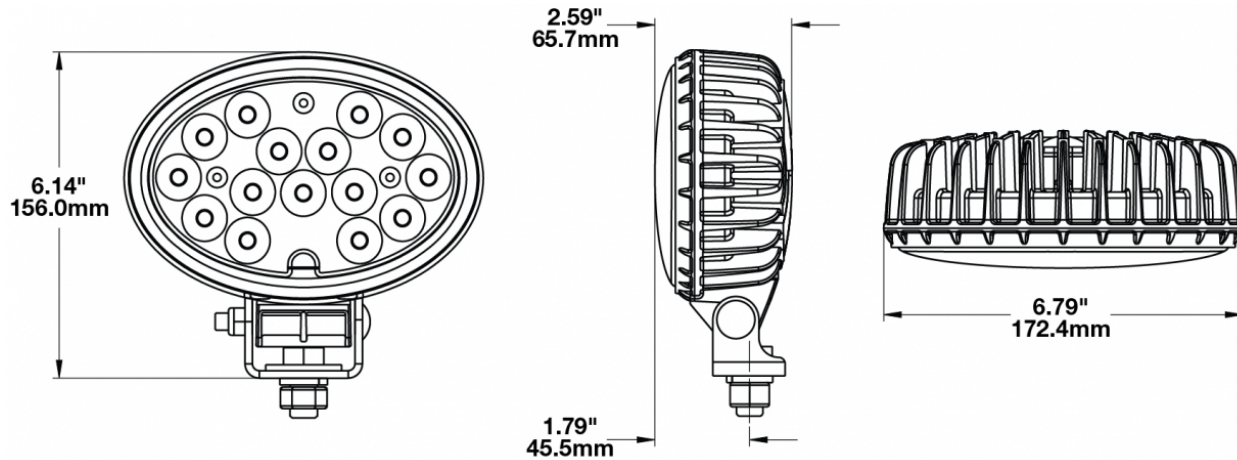

LED Work Lights – Model 7150

PRODUCT INFORMATION

Description	12-24V LED Work Light with Polycarbonate Lens & Trapezoid Beam Pattern
Height	155.96 mm / 6.14 in
Width	172.47 mm / 6.79 in
Depth	77.11 mm / 3.04 in
Shape	Oval
Outer Lens Material	Polycarbonate
Outer Lens Color	Clear
Housing Material	Die-Cast Aluminum
Housing Color	Black
Mounting Hardware Description	(x1) 1/2"-13 x 1"
Minimum Operating Temperature	-40 °C / -40 °F
Maximum Operating Temperature	65 °C / 149 °F
Connector or Wiring	Deutsch DT04-2P
Mating Connector	Deutsch DT06-2S
Product Weight	2.10 lbs / 0.95 kgs
Shipping Weight	2.10 lbs / 0.95 kgs

PRODUCT DIMENSIONS

ELECTRICAL SPECIFICATIONS

Input Voltage	12-24V DC
Operating Voltage	10-32V DC
Transient Spike Protection	330V Peak @ 1 HZ-100 Pulses
Red Wire	Power - Positive
Black Wire	Ground - Negative
Current Draw	5.50A @ 12V DC 3.20A @ 24V DC

J.W. SPEAKER
Engineered. Lighting. Solutions.

LED Work Lights – Model 7150

PHOTOMETRIC SPECIFICATIONS

Raw Lumen Output	5,400
Effective Lumen Output	4,500
Nominal LED Color Temperature	5000 K
Beam Pattern(s)	Forward Lighting - Trapezoid