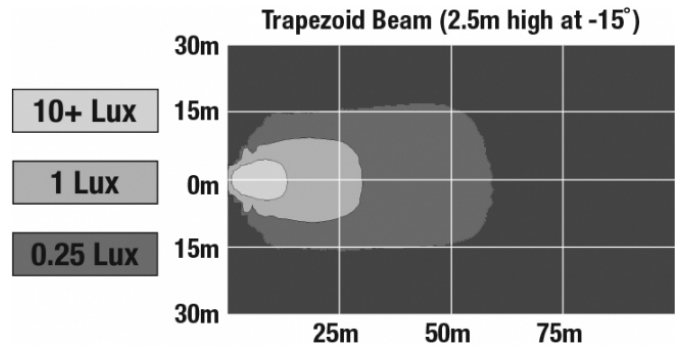

LED Work Lights – Model 7150

PHOTOMETRIC SPECIFICATIONS

Raw Lumen Output	5,400
Effective Lumen Output	4,500
Nominal LED Color Temperature	5000 K
Beam Pattern(s)	Forward Lighting - Trapezoid