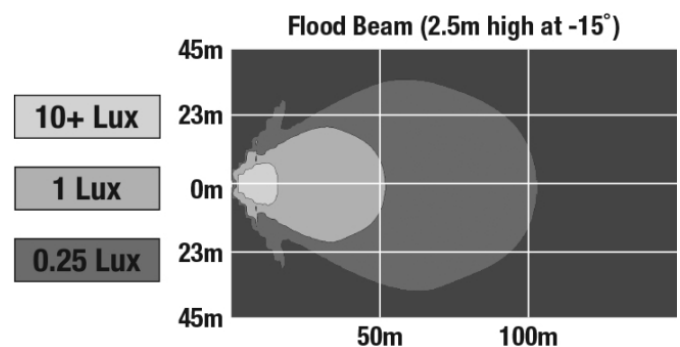

LED Compact Work Light - Model 795

PRODUCT INFORMATION

Description	12-24V LED White Flood Work Light and Amber DI with Pedestal Mount
Height	79.44 mm / 3.13 in
Width	99.95 mm / 3.94 in
Depth	40.71 mm / 1.6 in
Shape	Rectangular
Outer Lens Material	Polycarbonate
Outer Lens Color	Clear
Housing Material	Aluminum
Housing Color	Black
Mounting Hardware Description	(x1) 8mm-20 x 25mm Mounting Bolt Bracket
Mounting Type	Pedestal
Minimum Operating Temperature	-40 °C / -40 °F
Maximum Operating Temperature	65 °C / 149 °F
Mating Connector	Deutsch DT06-3S
Product Weight	0.55 lbs / 0.25 kgs
Shipping Weight	9.39 lbs / 4.26 kgs

REGULATORY STANDARDS COMPLIANCE

CE Recognized

ECE Reg 148 - 1

IEC IP69K

ECE Reg 10

IEC IP67

PHOTOMETRIC SPECIFICATIONS

Raw Lumen Output	3540
Effective Lumen Output	1980
Candela Output	3300
Nominal LED Color Temperature	5050 K
Beam Pattern(s)	Forward Lighting - Flood (Standard) Signalization - Turn (Front) Signalization - Turn (Rear)