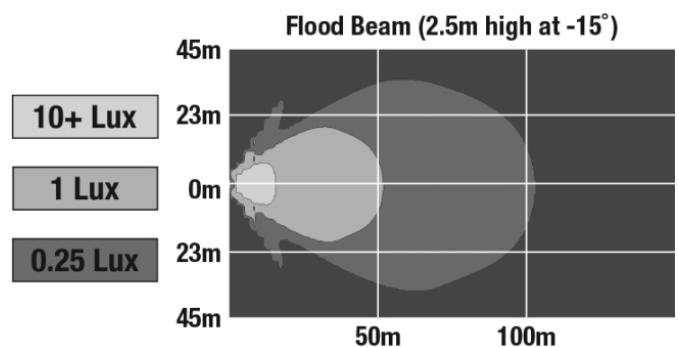

LED Compact Work Light - Model 795

PRODUCT INFORMATION

Description	12-24V LED White Flood Work Light and Amber DI with Pedestal Mount
Height	79.44 mm / 3.13 in
Width	99.95 mm / 3.94 in
Depth	40.71 mm / 1.6 in
Shape	Rectangular
Outer Lens Material	Polycarbonate
Outer Lens Color	Clear
Housing Material	Aluminum
Housing Color	Black
Mounting Hardware Description	(x1) 8mm-20 x 25mm Mounting Bolt Bracket
Mounting Type	Pedestal
Minimum Operating Temperature	-40 °C / -40 °F
Maximum Operating Temperature	65 °C / 149 °F
Mating Connector	Deutsch DT06-3S
Product Weight	0.55 lbs / 0.25 kgs
Shipping Weight	9.39 lbs / 4.26 kgs

REGULATORY STANDARDS COMPLIANCE

CE Recognized

ECE Reg 148 - 1

IEC IP69K

ECE Reg 10

IEC IP67

PHOTOMETRIC SPECIFICATIONS

Raw Lumen Output	3540
Effective Lumen Output	1980
Candela Output	3300
Nominal LED Color Temperature	5050 K
Beam Pattern(s)	Forward Lighting - Flood (Standard) Signalization - Turn (Front) Signalization - Turn (Rear)