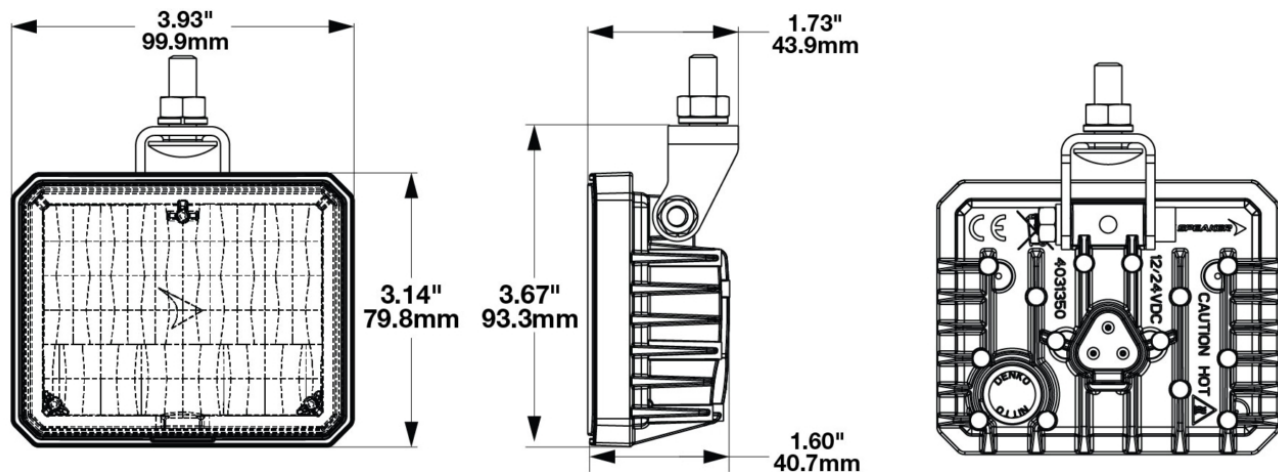

PRODUCT DIMENSIONS

Print date: 2026-07-10

© 2026 J.W. Speaker Corporation • Germantown, WI U.S.A.
www.jwspeaker.com • speaker@jwspeaker.com • 262.251.6660

J.W. SPEAKER
Engineered. Lighting. Solutions.