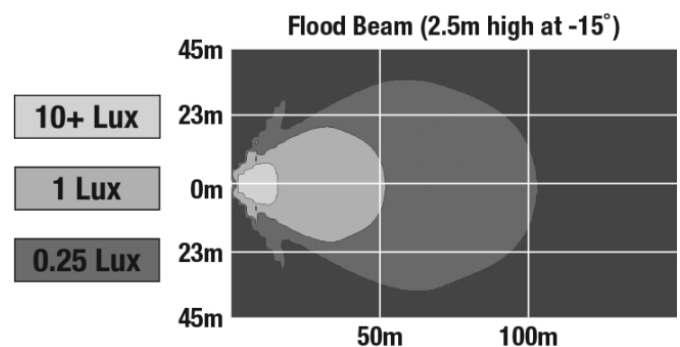

LED Compact Work Light - Model 795

PRODUCT INFORMATION

Description	12-24V LED White Flood Work Light and Amber DI with Pedestal Mount
Height	79.44 mm / 3.13 in
Width	99.95 mm / 3.94 in
Depth	40.71 mm / 1.6 in
Shape	Rectangular
Outer Lens Material	Polycarbonate
Outer Lens Color	Clear
Housing Material	Aluminum
Housing Color	Black
Mounting Hardware Description	(x1) 8mm-20 x 25mm Mounting Bolt Bracket
Mounting Type	Pedestal
Minimum Operating Temperature	-40 °C / -40 °F
Maximum Operating Temperature	65 °C / 149 °F
Mating Connector	Deutsch DT06-3S
Product Weight	0.55 lbs / 0.25 kgs
Shipping Weight	9.39 lbs / 4.26 kgs

REGULATORY STANDARDS COMPLIANCE

CE Recognized
ECE Reg 148 - 1
IEC IP69K

ECE Reg 10
IEC IP67

PHOTOMETRIC SPECIFICATIONS

Raw Lumen Output	3540
Effective Lumen Output	1980
Candela Output	3300
Nominal LED Color Temperature	5050 K
Beam Pattern(s)	Forward Lighting - Flood (Standard) Signalization - Turn (Front) Signalization - Turn (Rear)