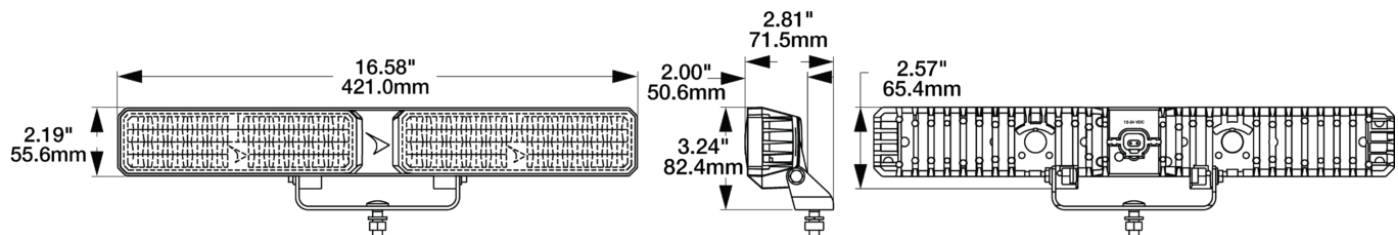

PRODUCT DIMENSIONS

Print date: 2026-07-07

© 2026 J.W. Speaker Corporation • Germantown, WI U.S.A.
www.jwspeaker.com • speaker@jwspeaker.com • 262.251.6660

J.W. SPEAKER
Engineered. Lighting. Solutions.