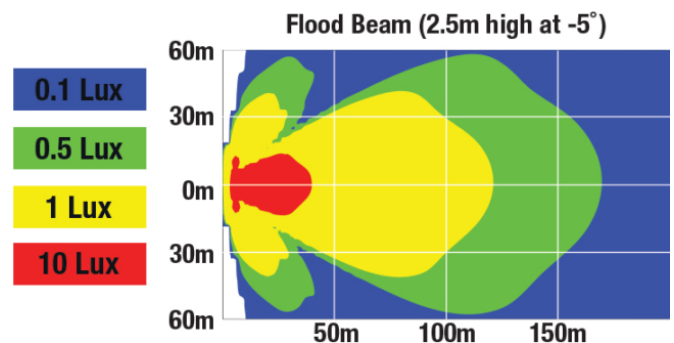

CE Recognized
IEC IP67

PHOTOMETRIC SPECIFICATIONS

Raw Lumen Output	14000
Effective Lumen Output	7750
Candela Output	17450
Nominal LED Color Temperature	5055 K

Print date: 2026-07-07

© 2026 J.W. Speaker Corporation • Germantown, WI U.S.A.
www.jwspeaker.com • speaker@jwspeaker.com • 262.251.6660