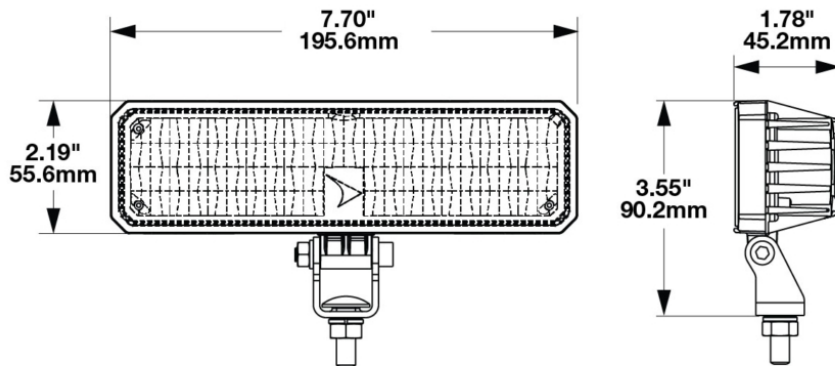

LED Compact Rectangular Work Light - Model 893

PRODUCT INFORMATION

| | |
|--------------------------------------|---|
| Description | 12-24V LED Dual Color Work Light with Pedestal Mount |
| Height | 55.60 mm / 2.19 in |
| Width | 196.00 mm / 7.72 in |
| Depth | 45.20 mm / 1.78 in |
| Shape | Rectangular |
| Outer Lens Material | Polycarbonate |
| Outer Lens Color | Clear |
| Housing Material | Aluminum |
| Housing Color | Black |
| Bezel Color | N/A |
| Mounting Hardware Description | (x1) 5/16"-18 x 1.00" Mounting Bolt Bracket |
| Mounting Type | Pedestal |
| Connector or Wiring | Not included, but available for purchase separately |
| Mating Connector | Deutsch DT06-3S-P012 |
| Product Weight | 1.02 lbs / 0.46 kgs |
| Shipping Weight | 9.65 lbs / 4.38 kgs |
| Additional Information | This is a 2 wire light that changes color by toggling power. Warm/Cool White Color Temperatures: Warm White: 2700K Cool White: 5700K |

PRODUCT DIMENSIONS

ELECTRICAL SPECIFICATIONS

| | |
|--------------------------|--|
| Input Voltage | 9-30V DC |
| Operating Voltage | 12-24V DC |
| Red Wire | Power |
| Black Wire | Ground |
| Current Draw | 1.7A @ 12V DC (Power cool, power warm) 0.8A @ 24V DC (Power cool, power warm) |

PHOTOMETRIC SPECIFICATIONS

| | |
|--------------------------------------|--------------------------------------|
| Raw Lumen Output | 3365 (cool white), 2615 (warm white) |
| Effective Lumen Output | 1700 (cool white), 1340 (warm white) |
| Candela Output | 1790 (cool white), 2380 (warm white) |
| Nominal LED Color Temperature | 4200 K |
| Beam Pattern(s) | Forward Lighting - Flood (Vertical) |