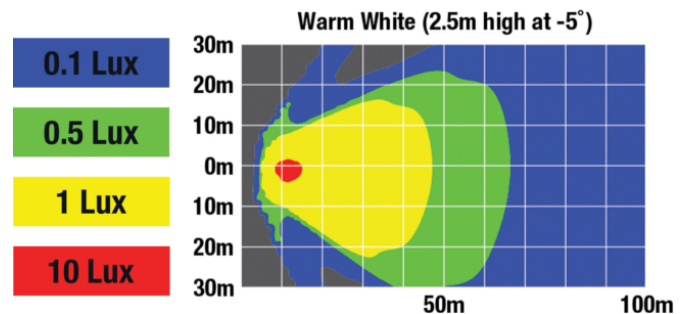

PHOTOMETRIC SPECIFICATIONS

| | |
|--------------------------------------|--------------------------------------|
| Raw Lumen Output | 3365 (cool white), 2615 (warm white) |
| Effective Lumen Output | 1700 (cool white), 1340 (warm white) |
| Candela Output | 1790 (cool white), 2380 (warm white) |
| Nominal LED Color Temperature | 4200 K |
| Beam Pattern(s) | Forward Lighting - Flood (Vertical) |