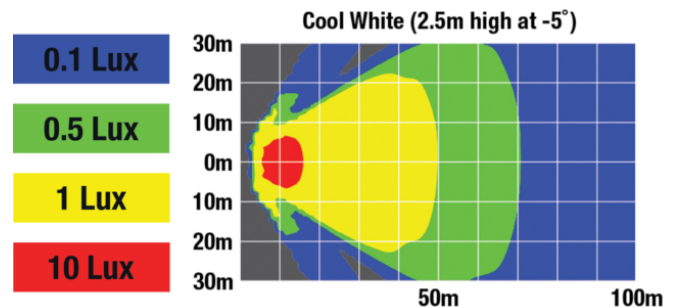

PHOTOMETRIC SPECIFICATIONS

| | |
|--------------------------------------|--------------------------------------|
| Raw Lumen Output | 3365 (cool white), 2615 (warm white) |
| Effective Lumen Output | 1700 (cool white), 1340 (warm white) |
| Candela Output | 1790 (cool white), 2380 (warm white) |
| Nominal LED Color Temperature | 4200 K |
| Beam Pattern(s) | Forward Lighting - Flood (Vertical) |