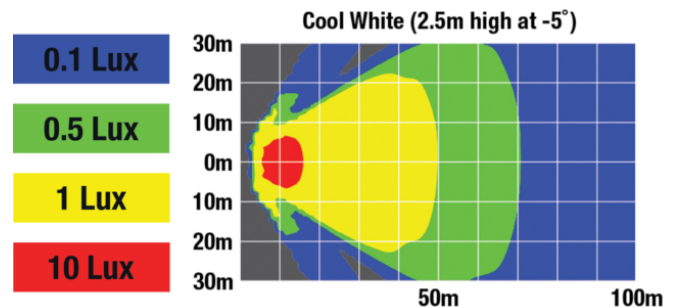

PHOTOMETRIC SPECIFICATIONS

Raw Lumen Output	3365 (cool white), 2615 (warm white)
Effective Lumen Output	1700 (cool white), 1340 (warm white)
Candela Output	1790 (cool white), 2380 (warm white)
Nominal LED Color Temperature	4200 K
Beam Pattern(s)	Forward Lighting - Flood (Vertical)