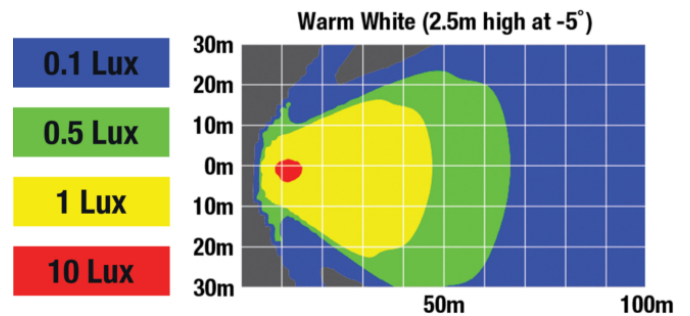

PHOTOMETRIC SPECIFICATIONS

Raw Lumen Output	3365 (cool white), 2615 (warm white)
Effective Lumen Output	1700 (cool white), 1340 (warm white)
Candela Output	1790 (cool white), 2380 (warm white)
Nominal LED Color Temperature	4200 K
Beam Pattern(s)	Forward Lighting - Flood (Vertical)