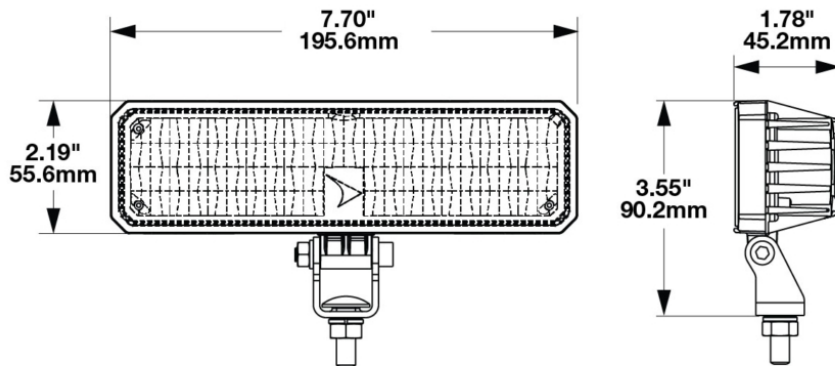

LED Compact Rectangular Work Light - Model 893

PRODUCT INFORMATION

Description	12-24V LED Dual Color Work Light with Pedestal Mount
Height	55.60 mm / 2.19 in
Width	196.00 mm / 7.72 in
Depth	45.20 mm / 1.78 in
Shape	Rectangular
Outer Lens Material	Polycarbonate
Outer Lens Color	Clear
Housing Material	Aluminum
Housing Color	Black
Bezel Color	N/A
Mounting Hardware Description	(x1) 5/16"-18 x 1.00" Mounting Bolt Bracket
Mounting Type	Pedestal
Connector or Wiring	Not included, but available for purchase separately
Mating Connector	Deutsch DT06-3S-P012
Product Weight	1.02 lbs / 0.46 kgs
Shipping Weight	9.65 lbs / 4.38 kgs
Additional Information	This is a 2 wire light that changes color by toggling power. Warm/Cool White Color Temperatures: Warm White: 2700K Cool White: 5700K

PRODUCT DIMENSIONS

ELECTRICAL SPECIFICATIONS

Input Voltage	9-30V DC
Operating Voltage	12-24V DC
Red Wire	Power
Black Wire	Ground
Current Draw	1.7A @ 12V DC (Power cool, power warm) 0.8A @ 24V DC (Power cool, power warm)

PHOTOMETRIC SPECIFICATIONS

Raw Lumen Output	3365 (cool white), 2615 (warm white)
Effective Lumen Output	1700 (cool white), 1340 (warm white)
Candela Output	1790 (cool white), 2380 (warm white)
Nominal LED Color Temperature	4200 K
Beam Pattern(s)	Forward Lighting - Flood (Vertical)