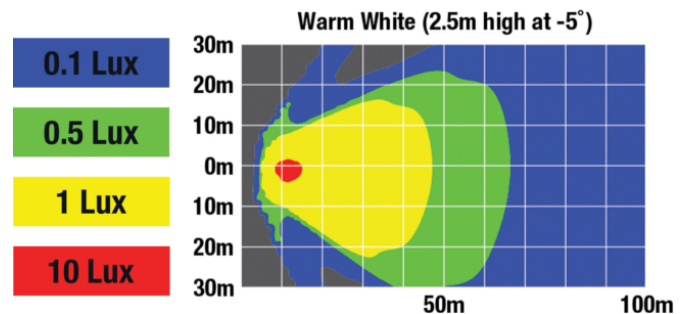

PHOTOMETRIC SPECIFICATIONS

Raw Lumen Output	3365 (cool white), 2615 (warm white)
Effective Lumen Output	1700 (cool white), 1340 (warm white)
Candela Output	1790 (cool white), 2380 (warm white)
Nominal LED Color Temperature	4200 K
Beam Pattern(s)	Forward Lighting - Flood (Vertical)