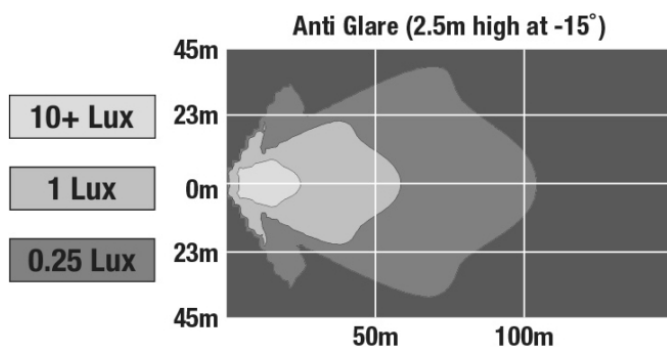

PHOTOMETRIC SPECIFICATIONS

PRODUCT WARNINGS

For California residents:

⚠ **WARNING:** Cancer and reproductive harm - www.P65Warnings.ca.gov.

⚠ **AVERTISSEMENT:** Cancer et effet nocif sur la reproduction - www.P65Warnings.ca.gov.

Print date: 2025-02-08

© 2025 J.W. Speaker Corporation • Germantown, WI U.S.A.
www.jwspeaker.com • speaker@jwspeaker.com • 262.251.6660

J.W. SPEAKER
Engineered. Lighting. Solutions.