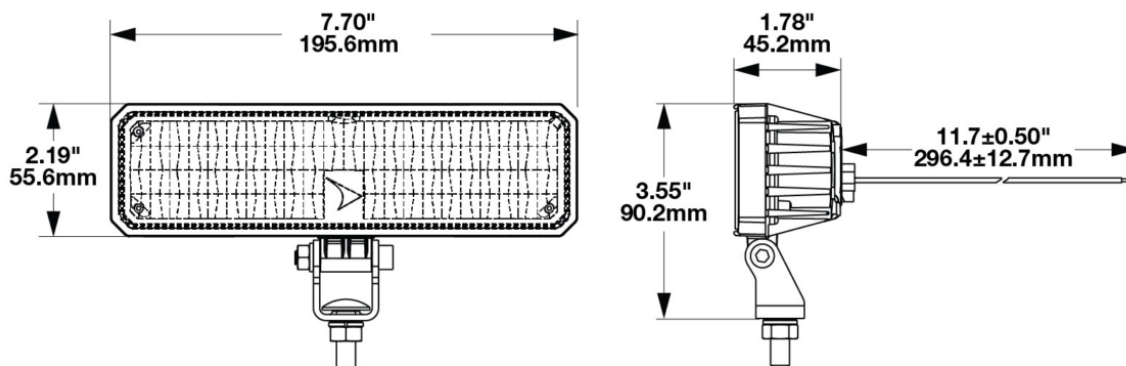

## PRODUCT INFORMATION

<b>Description</b>	12-24V LED Anti-Glare, 590Nm, Eco-Friendly Work Light with Pedestal Mount
<b>Height</b>	70.00 mm / 2.76 in
<b>Width</b>	196.00 mm / 7.72 in
<b>Depth</b>	45.00 mm / 1.77 in
<b>Shape</b>	Rectangular
<b>Outer Lens Material</b>	Polycarbonate
<b>Outer Lens Color</b>	Clear
<b>Housing Color</b>	Black
<b>Mounting Hardware Description</b>	(x1) 8mm-20 x 25mm Mounting Bolt Bracket
<b>Minimum Operating Temperature</b>	-40 °C / -40 °F
<b>Mating Connector</b>	Deutsch DT06-2S-E003
<b>Product Weight</b>	1.02 lbs / 0.46 kgs
<b>Shipping Weight</b>	9.65 lbs / 4.38 kgs

## PHOTOMETRIC SPECIFICATIONS

<b>Effective Lumen Output</b>	2300
<b>Candela Output</b>	7400
<b>Nominal LED Color Temperature</b>	1850 K