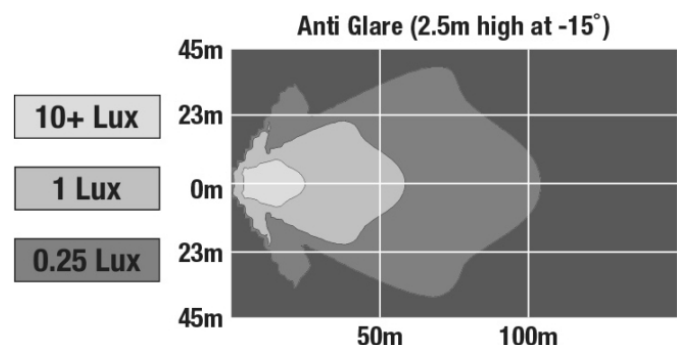

## PHOTOMETRIC SPECIFICATIONS

<b>Effective Lumen Output</b>	2300
<b>Candela Output</b>	7400
<b>Nominal LED Color Temperature</b>	1850 K