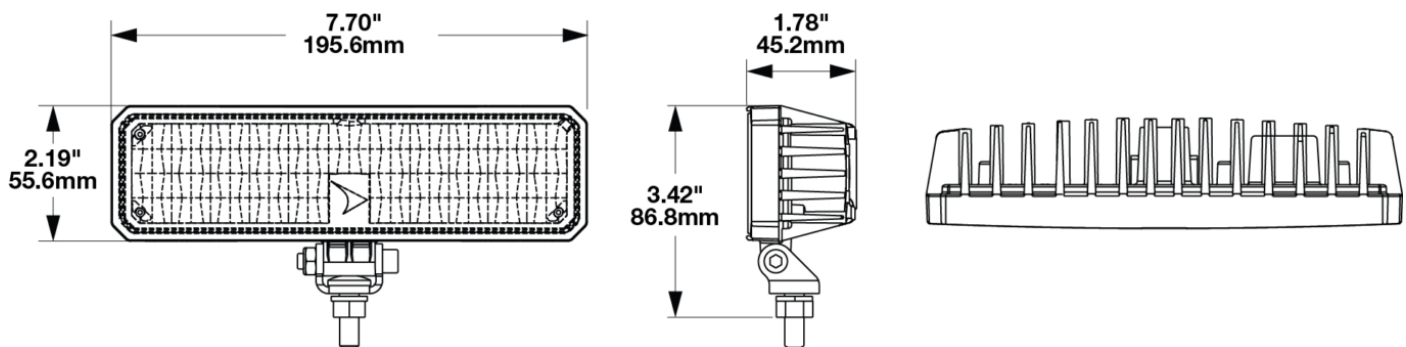

PRODUCT DIMENSIONS

Print date: 2025-02-08

© 2025 J.W. Speaker Corporation • Germantown, WI U.S.A.
www.jwspeaker.com • speaker@jwspeaker.com • 262.251.6660

J.W. SPEAKER
Engineered. Lighting. Solutions.