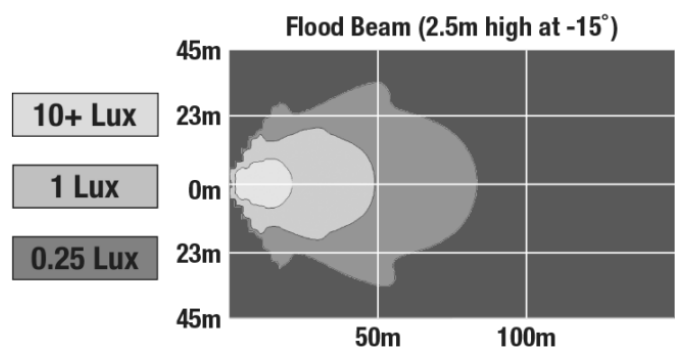

## PHOTOMETRIC SPECIFICATIONS

<b>Raw Lumen Output</b>	7120
<b>Effective Lumen Output</b>	3700
<b>Candela Output</b>	6230
<b>Nominal LED Color Temperature</b>	5050 K

Print date: 2026-07-09

© 2026 J.W. Speaker Corporation • Germantown, WI U.S.A.  
www.jwspeaker.com • speaker@jwspeaker.com • 262.251.6660