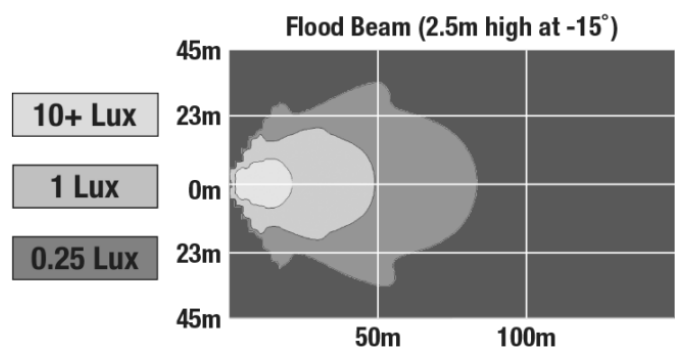

## PHOTOMETRIC SPECIFICATIONS

<b>Raw Lumen Output</b>	7120
<b>Effective Lumen Output</b>	3700
<b>Candela Output</b>	6230
<b>Nominal LED Color Temperature</b>	5050 K

Print date: 2026-06-19

© 2026 J.W. Speaker Corporation • Germantown, WI U.S.A.  
www.jwspeaker.com • speaker@jwspeaker.com • 262.251.6660