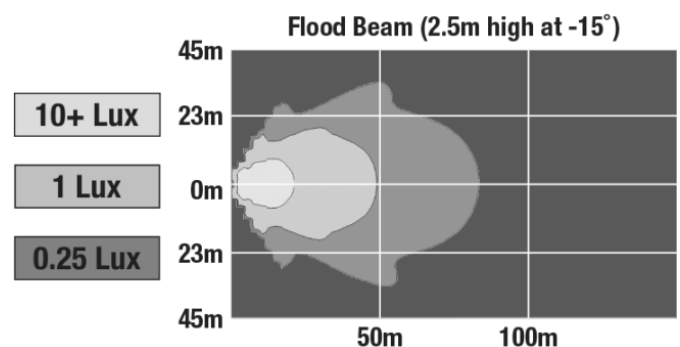

## PHOTOMETRIC SPECIFICATIONS

<b>Raw Lumen Output</b>	7120
<b>Effective Lumen Output</b>	3700
<b>Candela Output</b>	6230
<b>Nominal LED Color Temperature</b>	5050 K

Print date: 2026-05-02

© 2026 J.W. Speaker Corporation • Germantown, WI U.S.A.  
www.jwspeaker.com • speaker@jwspeaker.com • 262.251.6660