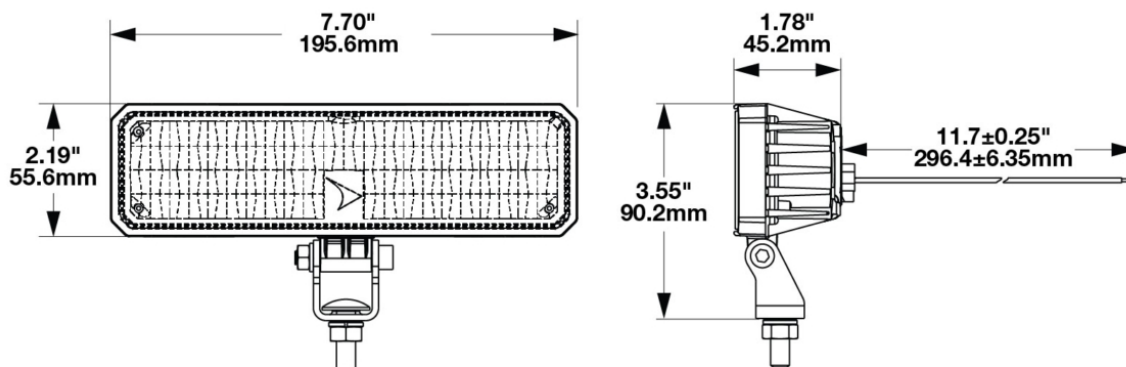

PRODUCT DIMENSIONS

Print date: 2026-07-09

© 2026 J.W. Speaker Corporation • Germantown, WI U.S.A.
www.jwspeaker.com • speaker@jwspeaker.com • 262.251.6660

J.W. SPEAKER
Engineered. Lighting. Solutions.