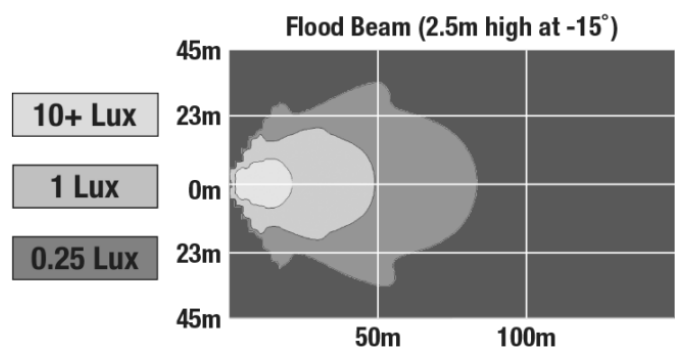

Print date: 2026-07-09

© 2026 J.W. Speaker Corporation • Germantown, WI U.S.A.
www.jwspeaker.com • speaker@jwspeaker.com • 262.251.6660

J.W. SPEAKER
Engineered. Lighting. Solutions.