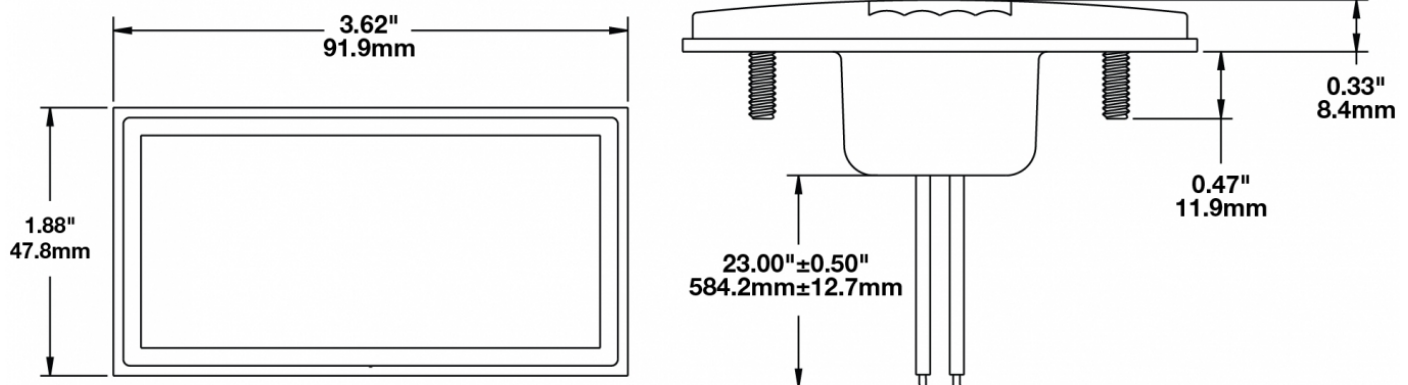

PRODUCT DIMENSIONS

Print date: 2024-11-10

© 2024 J.W. Speaker Corporation • Germantown, WI U.S.A.
www.jwspeaker.com • speaker@jwspeaker.com • 262.251.6660