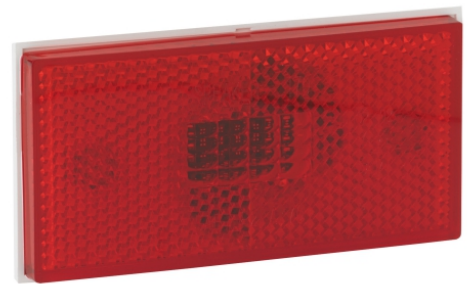

# LED Clearance Lights & Marker Lights - Model 170

## PRODUCT INFORMATION

<b>Description</b>	12V ECE/SAE Red LED Side Marker Light
<b>Height</b>	47.75 mm / 1.88 in
<b>Width</b>	91.95 mm / 3.62 in
<b>Depth</b>	8.38 mm / 0.33 in
<b>Shape</b>	Rectangular
<b>Outer Lens Material</b>	Acrylic
<b>Outer Lens Color</b>	Red
<b>Housing Material</b>	ABS
<b>Housing Color</b>	Black
<b>Mounting Type</b>	Low Profile Mount
<b>Minimum Operating Temperature</b>	-40 °C / -40 °F
<b>Maximum Operating Temperature</b>	65 °C / 149 °F
<b>Connector or Wiring</b>	23" Bare Leads
<b>Product Weight</b>	0.13 lbs / 0.06 kgs
<b>Shipping Weight</b>	2.48 lbs / 1.12 kgs