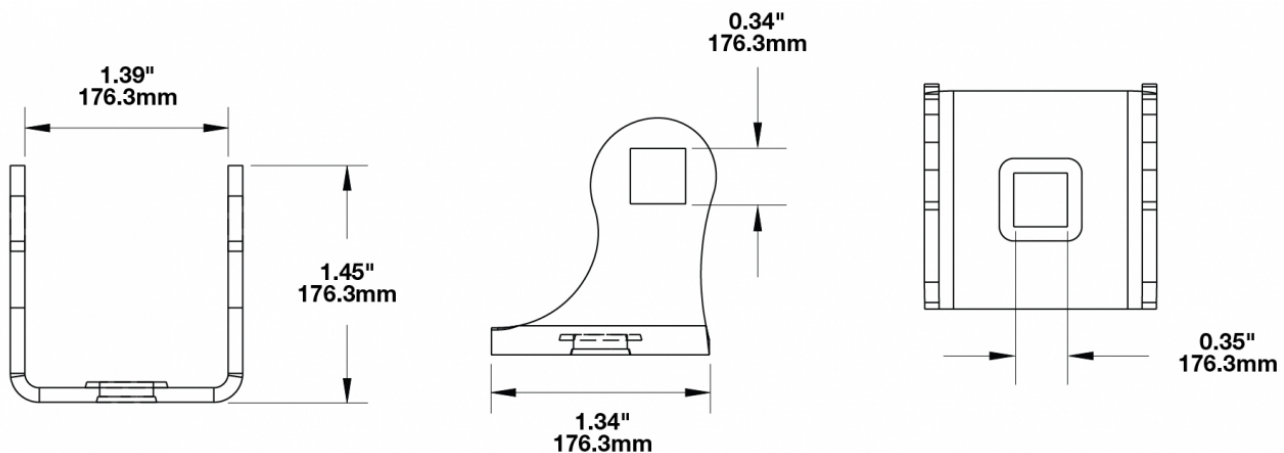

PRODUCT DIMENSIONS

Print date: 2026-07-06

© 2026 J.W. Speaker Corporation • Germantown, WI U.S.A.
www.jwspeaker.com • speaker@jwspeaker.com • 262.251.6660