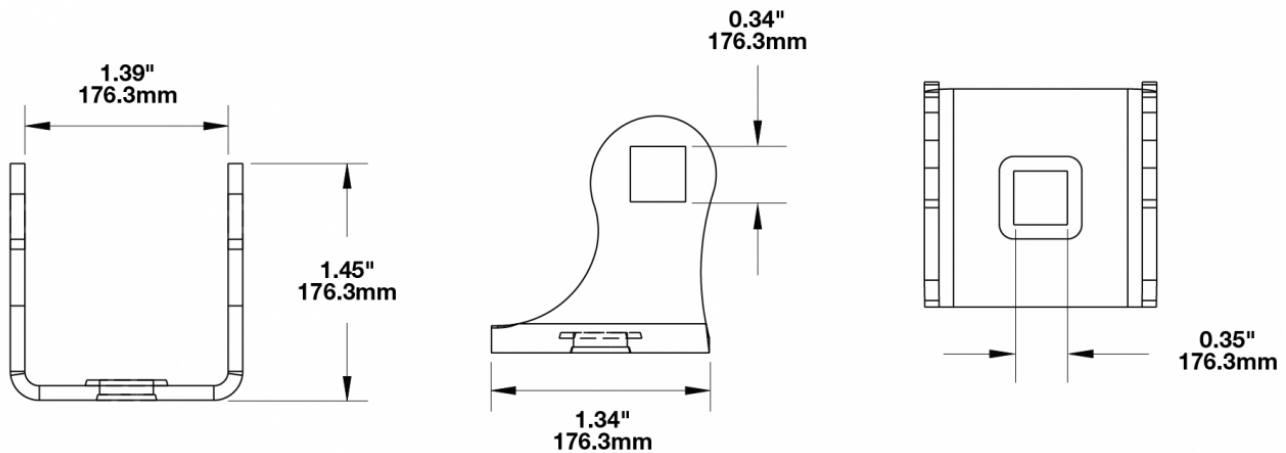

PRODUCT DIMENSIONS

Print date: 2026-05-31

© 2026 J.W. Speaker Corporation • Germantown, WI U.S.A.
www.jwspeaker.com • speaker@jwspeaker.com • 262.251.6660