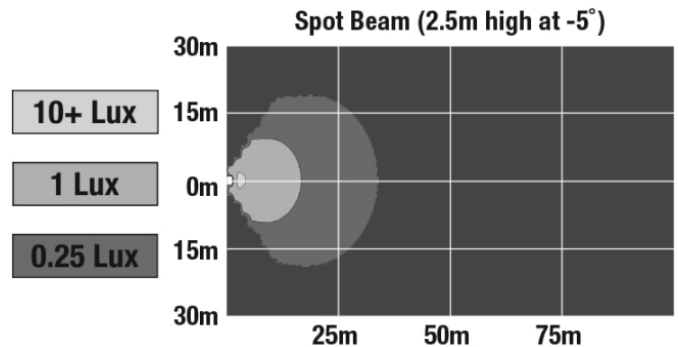

Buy America Standards	CISPR 12
CISPR 22	ECE Reg 23
Eco Friendly	FMVSS 108 s7.6 (Table XII)
IEC IP67	SAE J1113-13
SAE J1113-4	SAE J593

PHOTOMETRIC SPECIFICATIONS

Effective Lumen Output	576
Candela Output	275
Nominal LED Color Temperature	5000 K
Beam Pattern(s)	Forward Lighting - Spot