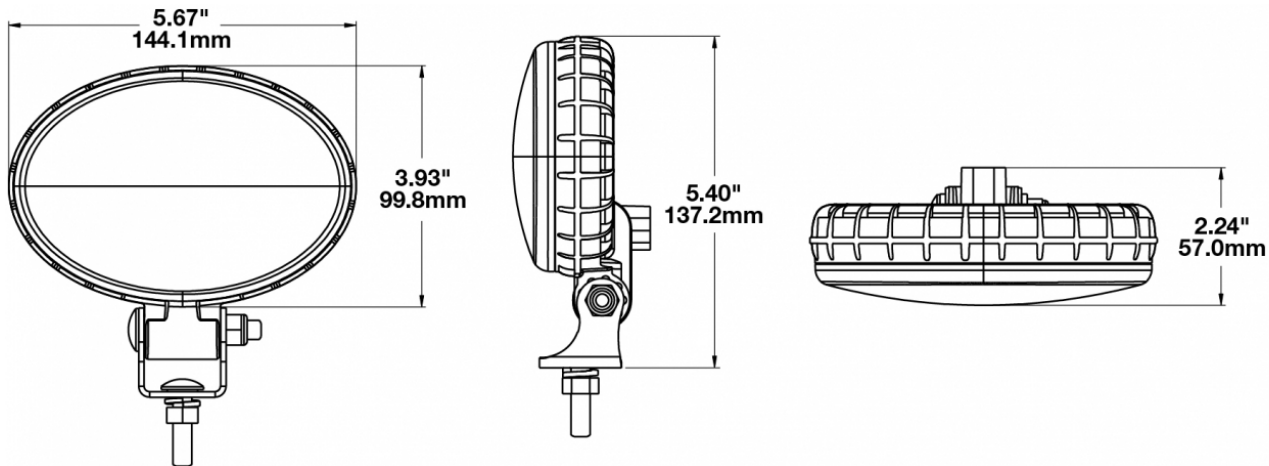

LED Backup Camera Light - Model 778 XD

PRODUCT DIMENSIONS

ELECTRICAL SPECIFICATIONS

Input Voltage	12-48V DC
Operating Voltage	10-55V DC
Transient Spike Protection	330V Peak @ 1 HZ-100 Pulses
Red Wire	Positive
Black Wire	Negative
Current Draw	1.00A @ 12V DC 0.48A @ 24V DC 0.33A @ 36V DC 0.25A @ 48V DC

Print date: 2018-04-21

© 2018 J.W. Speaker Corporation • Germantown, WI U.S.A.
www.jwspeaker.com • speaker@jwspeaker.com • 262.251.6660