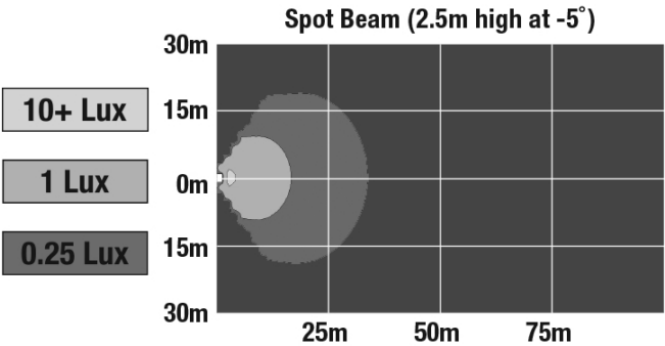

## PRODUCT DIMENSIONS

## PHOTOMETRIC SPECIFICATIONS

<b>Effective Lumen Output</b>	576
<b>Candela Output</b>	275
<b>Nominal LED Color Temperature</b>	5000 K
<b>Beam Pattern(s)</b>	Forward Lighting - Spot

Print date: 2017-09-24