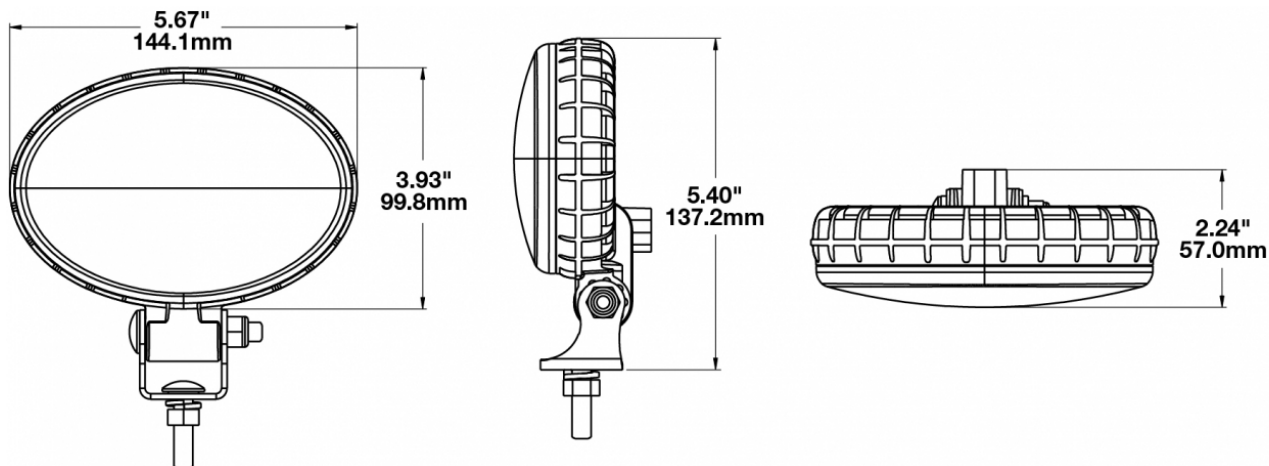

LED Backup Camera Light and Reverse Light - Model 778 XD

PRODUCT DIMENSIONS

ELECTRICAL SPECIFICATIONS

Input Voltage	12-48V DC
Operating Voltage	10-55V DC
Transient Spike Protection	330V Peak @ 1 HZ-100 Pulses
Red Wire	Positive
Black Wire	Negative
Current Draw	1.00A @ 12V DC 0.48A @ 24V DC 0.33A @ 36V DC 0.25A @ 48V DC

Print date: 2026-05-31

© 2026 J.W. Speaker Corporation • Germantown, WI U.S.A.
www.jwspeaker.com • speaker@jwspeaker.com • 262.251.6660