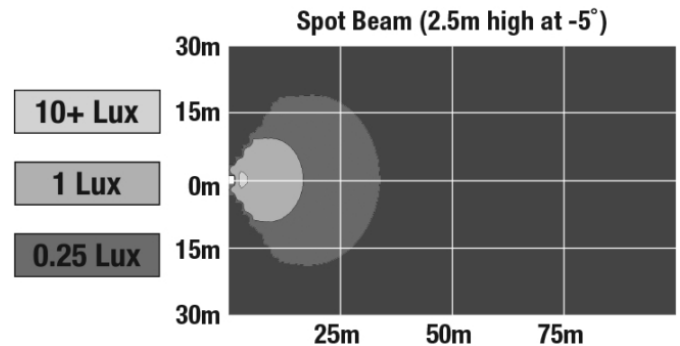

Print date: 2018-11-14

© 2018 J.W. Speaker Corporation • Germantown, WI U.S.A.
www.jwspeaker.com • speaker@jwspeaker.com • 262.251.6660