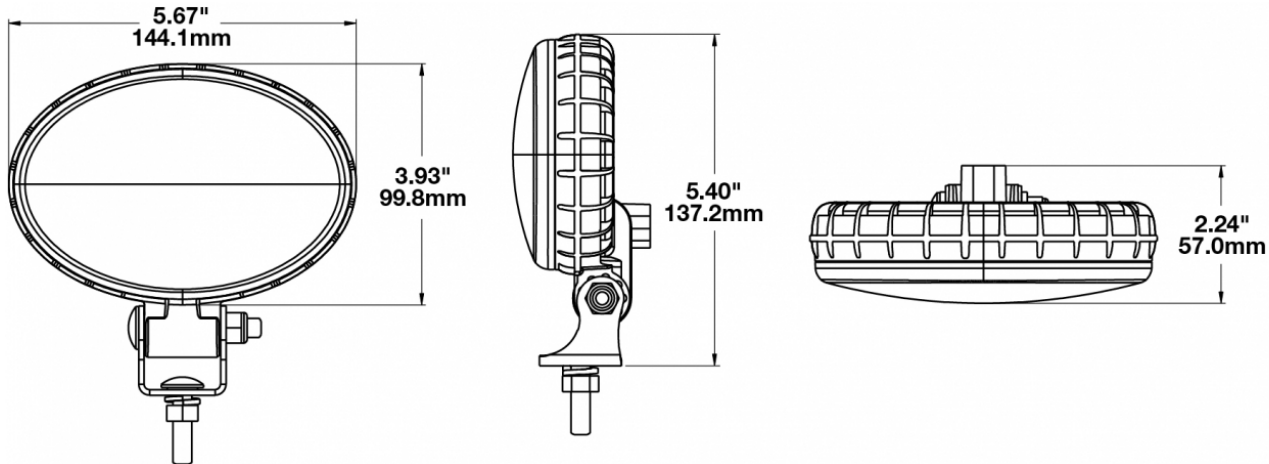

LED Backup Camera Light - Model 778 XD

PRODUCT DIMENSIONS

ELECTRICAL SPECIFICATIONS

Input Voltage	12-48V DC
Operating Voltage	10-55V DC
Transient Spike Protection	330V Peak @ 1 HZ-100 Pulses
Red Wire	Positive
Black Wire	Negative
Current Draw	1.00A @ 12V DC 0.48A @ 24V DC 0.33A @ 36V DC 0.25A @ 48V DC

Print date: 2018-08-17

© 2018 J.W. Speaker Corporation • Germantown, WI U.S.A.
www.jwspeaker.com • speaker@jwspeaker.com • 262.251.6660