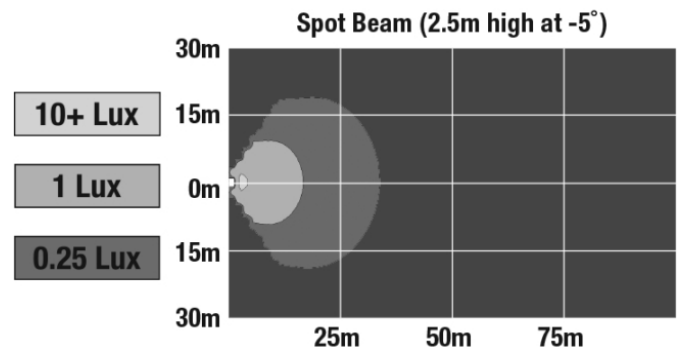

Effective Lumen Output	576
Candela Output	275
Nominal LED Color Temperature	5000 K
Beam Pattern(s)	Forward Lighting - Spot

Print date: 2024-08-08

© 2024 J.W. Speaker Corporation • Germantown, WI U.S.A.
www.jwspeaker.com • speaker@jwspeaker.com • 262.251.6660