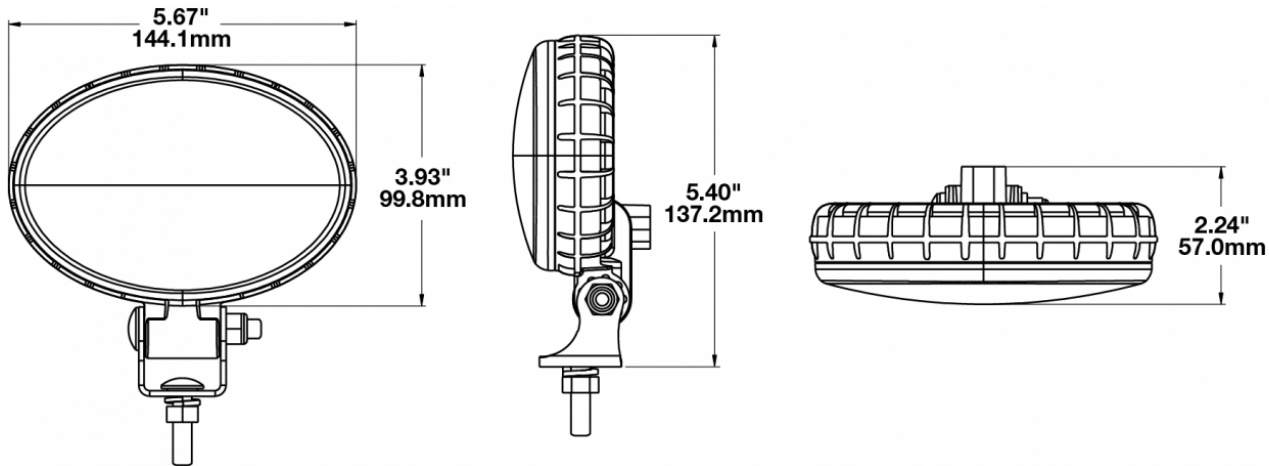

LED Backup Camera Light and Reverse Light - Model 778 XD

PRODUCT DIMENSIONS

ELECTRICAL SPECIFICATIONS

Input Voltage	12-48V DC
Operating Voltage	10-55V DC
Transient Spike Protection	330V Peak @ 1 HZ-100 Pulses
Red Wire	Positive
Black Wire	Negative
Current Draw	1.00A @ 12V DC 0.48A @ 24V DC 0.33A @ 36V DC 0.25A @ 48V DC

Print date: 2024-08-08

© 2024 J.W. Speaker Corporation • Germantown, WI U.S.A.
www.jwspeaker.com • speaker@jwspeaker.com • 262.251.6660