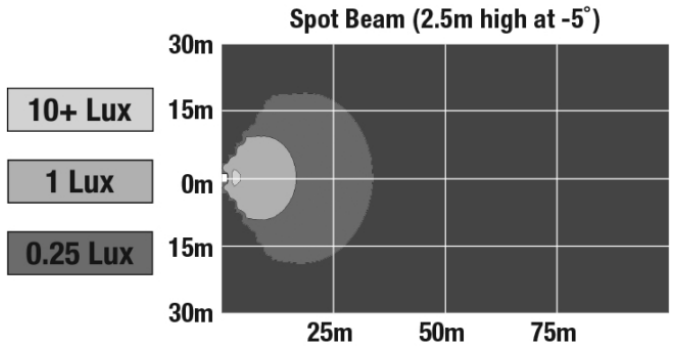

LED Backup Camera Light - Model 778 XD

REGULATORY STANDARDS COMPLIANCE

Buy America Standards	CISPR 12
CISPR 22	ECE Reg 23
Eco Friendly	FMVSS 108 Table XII
IEC IP67	SAE J1113-13
SAE J1113-4	SAE J593
Tested to ECE Reg. 10 (Radiated Emissions only)	

PHOTOMETRIC SPECIFICATIONS

Effective Lumen Output	576
Candela Output	275
Nominal LED Color Temperature	5000 K
Beam Pattern(s)	Forward Lighting - Spot

Print date: 2018-04-21

© 2018 J.W. Speaker Corporation • Germantown, WI U.S.A.
www.jwspeaker.com • speaker@jwspeaker.com • 262.251.6660