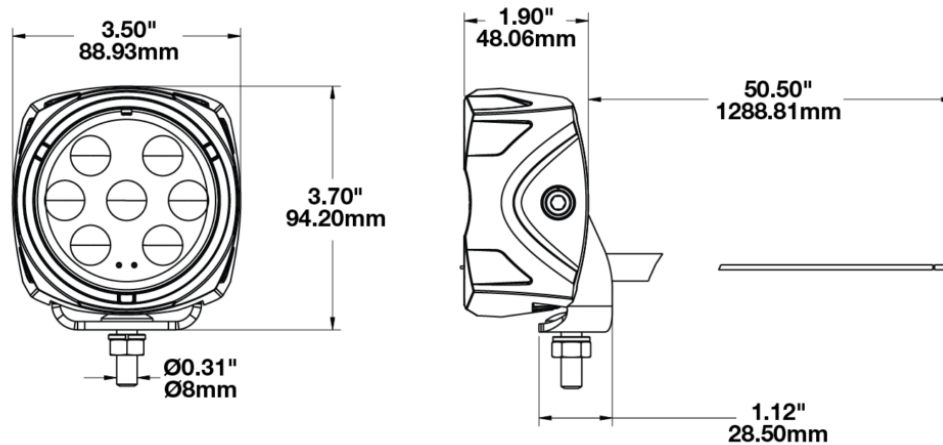

LED Auxiliary Work Light - Model 4418

PRODUCT INFORMATION

Description	12V LED Work Light with Flood Beam Pattern
Height	95.00 mm / 3.74 in
Width	89.00 mm / 3.5 in
Depth	48.00 mm / 1.89 in
Shape	Square
Outer Lens Material	Polycarbonate
Outer Lens Color	Clear
Housing Material	Die-Cast Aluminum
Housing Color	Black
Mounting Hardware Description	(x1) M8-1.25 x 25mm Single Carriage Bolt
Mounting Type	Pedestal
Minimum Operating Temperature	-40 °C / -40 °F
Maximum Operating Temperature	85 °C / 185 °F
Connector or Wiring	Bare Leads
Product Weight	0.94 lbs / 0.43 kgs
Shipping Weight	1.13 lbs / 0.51 kgs

PRODUCT DIMENSIONS

ELECTRICAL SPECIFICATIONS

Input Voltage	12V DC
Operating Voltage	9-16V DC
Red Wire	Positive
Black Wire	Negative
Current Draw	2.17A @ 9V DC 0.97A @ 16V DC

REGULATORY STANDARDS COMPLIANCE

J.W. SPEAKER
Engineered. Lighting. Solutions.

LED Auxiliary Work Light - Model 4418

PHOTOMETRIC SPECIFICATIONS

Raw Lumen Output	2,450
Effective Lumen Output	1,300
Nominal LED Color Temperature	5000 K
Beam Pattern(s)	Forward Lighting - Flood (Medium)