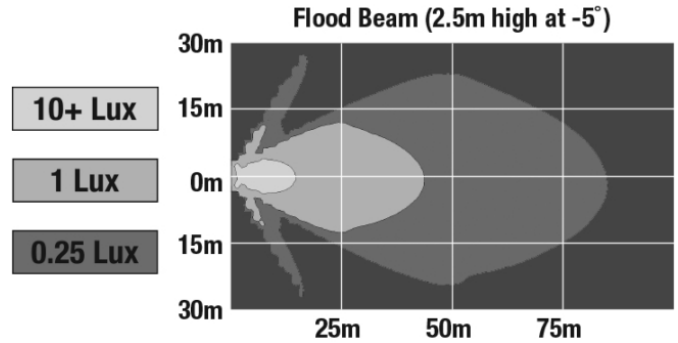

J.W. SPEAKER
Engineered. Lighting. Solutions.

LED Auxiliary Work Light - Model 4418

PHOTOMETRIC SPECIFICATIONS

Raw Lumen Output	2,450
Effective Lumen Output	1,300
Nominal LED Color Temperature	5000 K
Beam Pattern(s)	Forward Lighting - Flood (Medium)