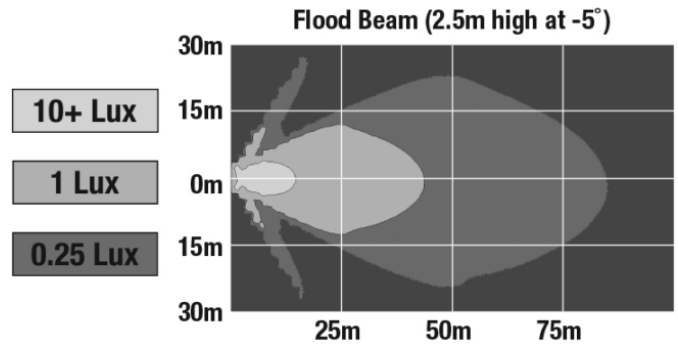

J.W. SPEAKER
Engineered. Lighting. Solutions.

LED Auxiliary Work Light - Model 4418

PHOTOMETRIC SPECIFICATIONS

Raw Lumen Output 2,450
Effective Lumen Output 1,300
Nominal LED Color Temperature 5000 K
Beam Pattern(s) Forward Lighting - Flood (Medium)