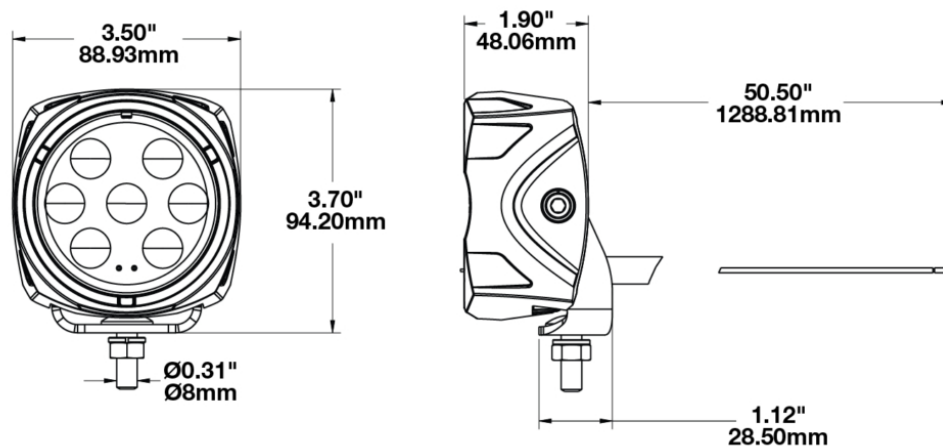

PRODUCT DIMENSIONS

Print date: 2024-07-27

© 2024 J.W. Speaker Corporation • Germantown, WI U.S.A.
www.jwspeaker.com • speaker@jwspeaker.com • 262.251.6660

J.W. SPEAKER
Engineered. Lighting. Solutions.