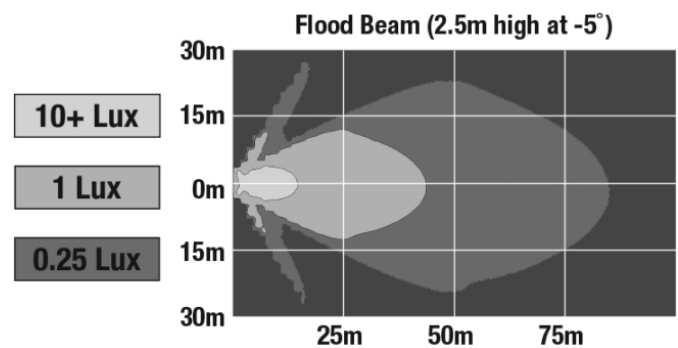

LED Auxiliary Work Light - Model 4418

PRODUCT INFORMATION

Description	12V LED Work Light with Flood Beam Pattern
Height	95.00 mm / 3.74 in
Width	89.00 mm / 3.5 in
Depth	48.00 mm / 1.89 in
Shape	Square
Outer Lens Material	Polycarbonate
Outer Lens Color	Clear
Housing Material	Die-Cast Aluminum
Housing Color	Black
Mounting Hardware Description	(x1) M8-1.25 x 25mm Single Carriage Bolt
Mounting Type	Pedestal
Minimum Operating Temperature	-40 °C / -40 °F
Maximum Operating Temperature	85 °C / 185 °F
Connector or Wiring	Bare Leads
Product Weight	0.94 lbs / 0.43 kgs
Shipping Weight	1.13 lbs / 0.51 kgs

Buy America Standards

Eco Friendly

Tested to ECE Reg. 10
(Radiated Emissions only)

PHOTOMETRIC SPECIFICATIONS

Raw Lumen Output	2,450
Effective Lumen Output	1,300
Nominal LED Color Temperature	5000 K
Beam Pattern(s)	Forward Lighting - Flood (Medium)