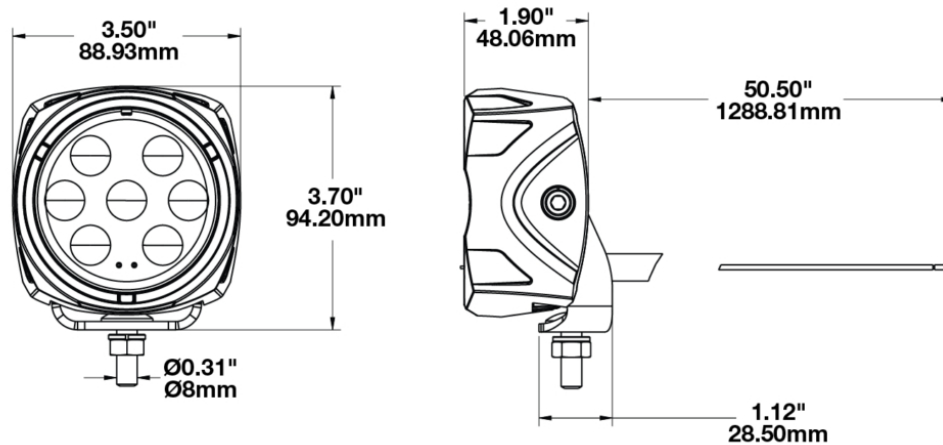

## PRODUCT INFORMATION

<b>Description</b>	12V LED Work Light with Trapezoid Beam Pattern
<b>Height</b>	95.00 mm / 3.74 in
<b>Width</b>	89.00 mm / 3.5 in
<b>Depth</b>	48.00 mm / 1.89 in
<b>Shape</b>	Square
<b>Outer Lens Material</b>	Polycarbonate
<b>Outer Lens Color</b>	Clear
<b>Housing Material</b>	Die-Cast Aluminum
<b>Housing Color</b>	Black
<b>Mounting Hardware Description</b>	(x1) M8-1.25 x 25mm Single Carriage Bolt
<b>Mounting Type</b>	Pedestal
<b>Minimum Operating Temperature</b>	-40 °C / -40 °F
<b>Maximum Operating Temperature</b>	85 °C / 185 °F
<b>Connector or Wiring</b>	Bare Leads
<b>Product Weight</b>	0.94 lbs / 0.43 kgs
<b>Shipping Weight</b>	1.13 lbs / 0.51 kgs

## PRODUCT DIMENSIONS