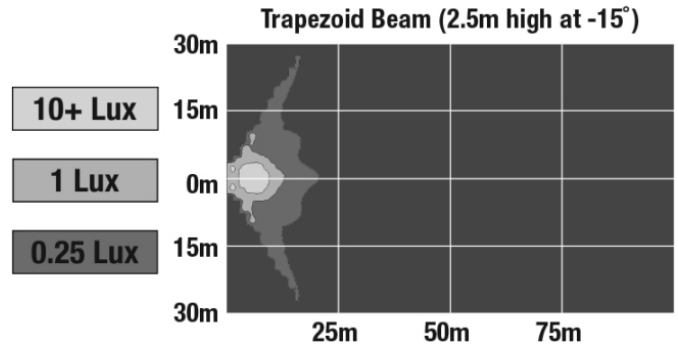

J.W. SPEAKER
Engineered. Lighting. Solutions.

LED Auxiliary Work Light - Model 4418

PHOTOMETRIC SPECIFICATIONS

Raw Lumen Output 2,450
Effective Lumen Output 1,300
Nominal LED Color Temperature 5000 K
Beam Pattern(s) Forward Lighting - Trapezoid