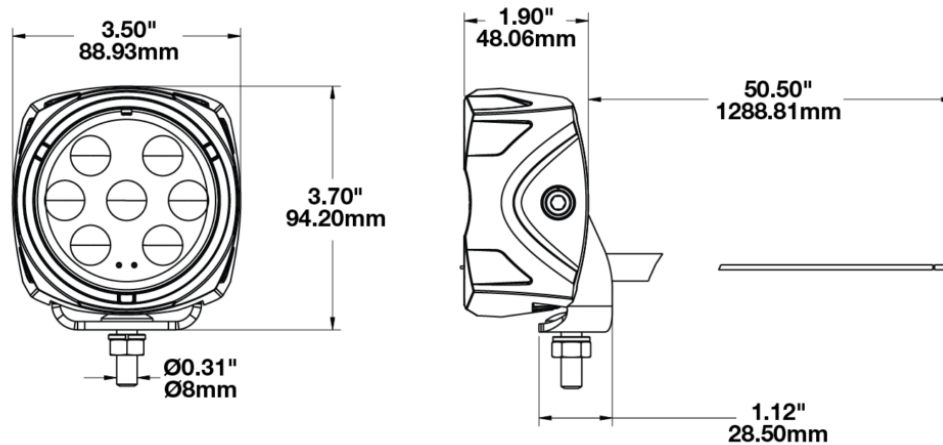

LED Auxiliary Work Light - Model 4418

PRODUCT INFORMATION

| | |
|--------------------------------------|--|
| Description | 12V LED Work Light with Trapezoid Beam Pattern |
| Height | 95.00 mm / 3.74 in |
| Width | 89.00 mm / 3.5 in |
| Depth | 48.00 mm / 1.89 in |
| Shape | Square |
| Outer Lens Material | Polycarbonate |
| Outer Lens Color | Clear |
| Housing Material | Die-Cast Aluminum |
| Housing Color | Black |
| Mounting Hardware Description | (x1) M8-1.25 x 25mm Single Carriage Bolt |
| Mounting Type | Pedestal |
| Minimum Operating Temperature | -40 °C / -40 °F |
| Maximum Operating Temperature | 85 °C / 185 °F |
| Connector or Wiring | Bare Leads |
| Product Weight | 0.94 lbs / 0.43 kgs |
| Shipping Weight | 1.13 lbs / 0.51 kgs |

PRODUCT DIMENSIONS

ELECTRICAL SPECIFICATIONS

| | |
|--------------------------|---------------------------------|
| Input Voltage | 12V DC |
| Operating Voltage | 9-16V DC |
| Red Wire | Positive |
| Black Wire | Negative |
| Current Draw | 2.17A @ 9V DC 0.97A @ 16V DC |

J.W. SPEAKER
Engineered. Lighting. Solutions.

LED Auxiliary Work Light - Model 4418

PHOTOMETRIC SPECIFICATIONS

Raw Lumen Output 2,450
Effective Lumen Output 1,300
Nominal LED Color Temperature 5000 K
Beam Pattern(s) Forward Lighting - Trapezoid