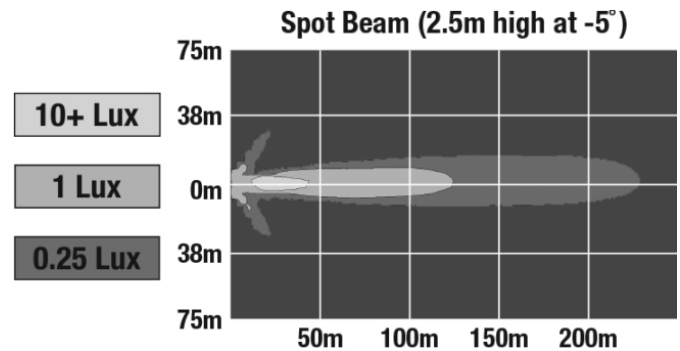

## PRODUCT DIMENSIONS

## PHOTOMETRIC SPECIFICATIONS

Raw Lumen Output	2,450
Effective Lumen Output	1,300
Nominal LED Color Temperature	5000 K
Beam Pattern(s)	Forward Lighting - Spot