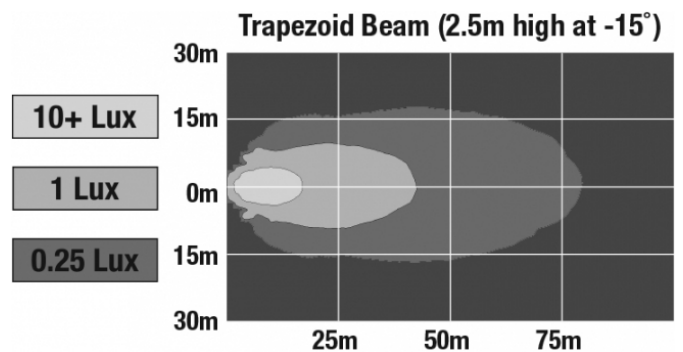

LED Auxiliary Lights - Model 832

PRODUCT INFORMATION

| | |
|--------------------------------------|---|
| Description | 24V LED Auxiliary Light with Trapezoid Beam Pattern |
| Height | 154.94 mm / 6.1 in |
| Width | 115.06 mm / 4.53 in |
| Depth | 68.58 mm / 2.7 in |
| Shape | Square |
| Outer Lens Material | Polycarbonate |
| Outer Lens Color | Clear |
| Housing Material | Die-Cast Aluminum |
| Housing Color | Black |
| Mounting Hardware Description | (x1) 5/16"-18 x 0.58" Mounting Bolt |
| Mounting Type | Universal Pedestal Mount |
| Minimum Operating Temperature | -40 °C / -40 °F |
| Maximum Operating Temperature | 65 °C / 149 °F |
| Connector or Wiring | Integrated 2-Pin Deutsch Weather-Proof Socket (DT04-2P) |
| Mating Connector | 2-Pin Deutsch Weather-Proof Plug (DT06-2S) |
| Product Weight | 1.82 lbs / 0.83 kgs |
| Shipping Weight | 2.00 lbs / 0.91 kgs |

PRODUCT DIMENSIONS

REGULATORY STANDARDS COMPLIANCE

Buy America Standards

Eco Friendly

PHOTOMETRIC SPECIFICATIONS

| | |
|--------------------------------------|------------------------------|
| Raw Lumen Output | 3,900 |
| Effective Lumen Output | 2,400 |
| Nominal LED Color Temperature | 5700 K |
| Beam Pattern(s) | Forward Lighting - Trapezoid |