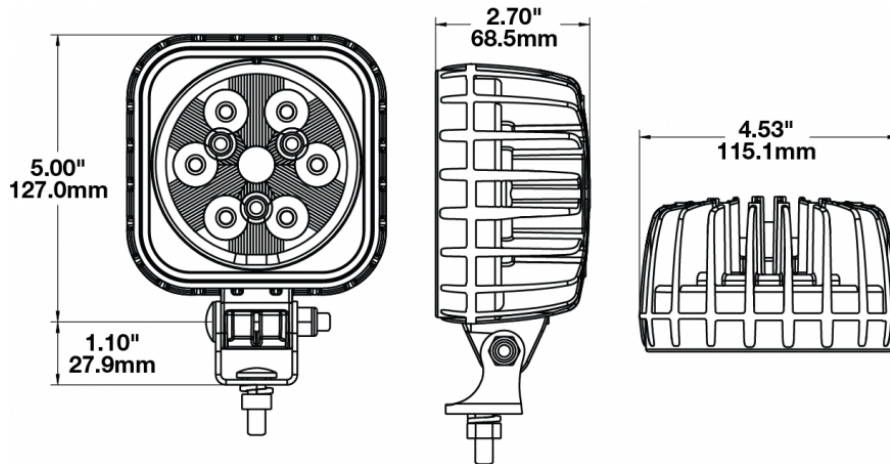

LED Auxiliary Lights - Model 832

PRODUCT INFORMATION

| | |
|--------------------------------------|---|
| Description | 24V LED Auxiliary Light with Trapezoid Beam Pattern |
| Height | 154.94 mm / 6.1 in |
| Width | 115.06 mm / 4.53 in |
| Depth | 68.58 mm / 2.7 in |
| Shape | Square |
| Outer Lens Material | Polycarbonate |
| Outer Lens Color | Clear |
| Housing Material | Die-Cast Aluminum |
| Housing Color | Black |
| Mounting Hardware Description | (x1) 5/16"-18 x 0.58" Mounting Bolt |
| Mounting Type | Universal Pedestal Mount |
| Minimum Operating Temperature | -40 °C / -40 °F |
| Maximum Operating Temperature | 65 °C / 149 °F |
| Connector or Wiring | Integrated 2-Pin Deutsch Weather-Proof Socket (DT04-2P) |
| Mating Connector | 2-Pin Deutsch Weather-Proof Plug (DT06-2S) |
| Product Weight | 1.82 lbs / 0.83 kgs |
| Shipping Weight | 2.00 lbs / 0.91 kgs |

PRODUCT DIMENSIONS

REGULATORY STANDARDS COMPLIANCE

Buy America Standards

Eco Friendly

PHOTOMETRIC SPECIFICATIONS

| | |
|--------------------------------------|------------------------------|
| Raw Lumen Output | 3,900 |
| Effective Lumen Output | 2,400 |
| Nominal LED Color Temperature | 5700 K |
| Beam Pattern(s) | Forward Lighting - Trapezoid |