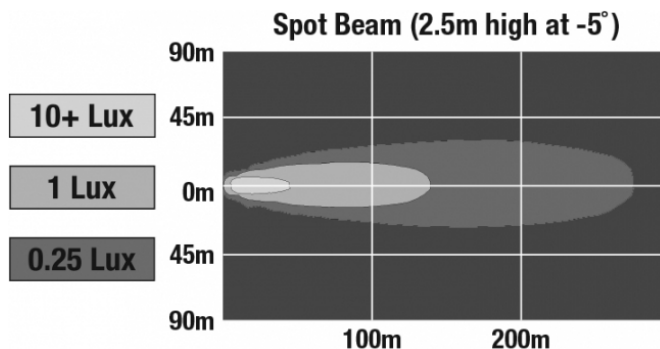

## PRODUCT DIMENSIONS

## PHOTOMETRIC SPECIFICATIONS

Raw Lumen Output	3,900
Effective Lumen Output	2,500
Nominal LED Color Temperature	5700 K
Beam Pattern(s)	Forward Lighting - Spot