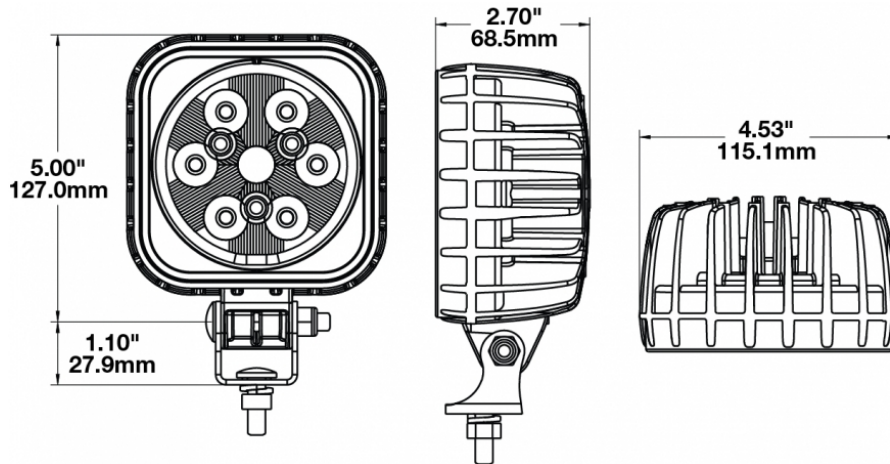

LED Auxiliary Lights - Model 832

PRODUCT DIMENSIONS

ELECTRICAL SPECIFICATIONS

Input Voltage	12-24V DC
Operating Voltage	10-32V DC
Red Wire	Positive
Black Wire	Negative
Current Draw	3.50A @ 12V DC 1.75A @ 24V DC