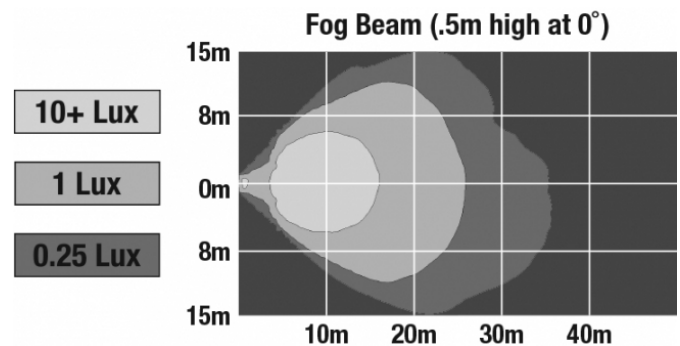

Print date: 2026-05-29

© 2026 J.W. Speaker Corporation • Germantown, WI U.S.A.
www.jwspeaker.com • speaker@jwspeaker.com • 262.251.6660