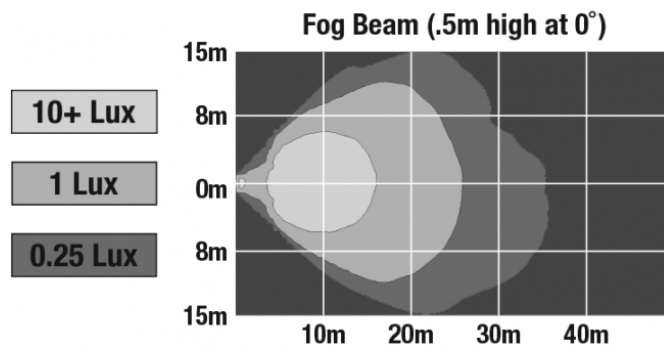

## PRODUCT INFORMATION

<b>Description</b>	12V SAE/ECE LED Auxiliary Light with Fog Beam Pattern
<b>Height</b>	63.25 mm / 2.49 in
<b>Width</b>	138.18 mm / 5.44 in
<b>Depth</b>	55.63 mm / 2.19 in
<b>Shape</b>	Rectangular
<b>Outer Lens Material</b>	Polycarbonate
<b>Outer Lens Color</b>	Clear
<b>Housing Material</b>	Die-Cast Aluminum
<b>Housing Color</b>	Black
<b>Mounting Type</b>	Flush Mount
<b>Minimum Operating Temperature</b>	-40 °C / -40 °F
<b>Maximum Operating Temperature</b>	65 °C / 149 °F
<b>Connector or Wiring</b>	Bare Leads
<b>Product Weight</b>	0.71 lbs / 0.32 kgs
<b>Shipping Weight</b>	0.92 lbs / 0.42 kgs

## PHOTOMETRIC SPECIFICATIONS

<b>Raw Lumen Output</b>	800
<b>Effective Lumen Output</b>	250
<b>Nominal LED Color Temperature</b>	5000 K
<b>Beam Pattern(s)</b>	Forward Lighting - Fog

Print date: 2018-04-21