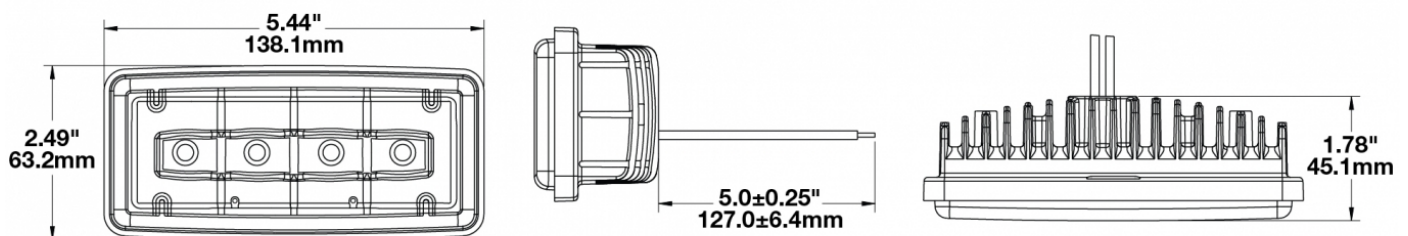

PRODUCT DIMENSIONS

Print date: 2018-04-21

© 2018 J.W. Speaker Corporation • Germantown, WI U.S.A.
www.jwspeaker.com • speaker@jwspeaker.com • 262.251.6660

J.W. SPEAKER
Engineered. Lighting. Solutions.