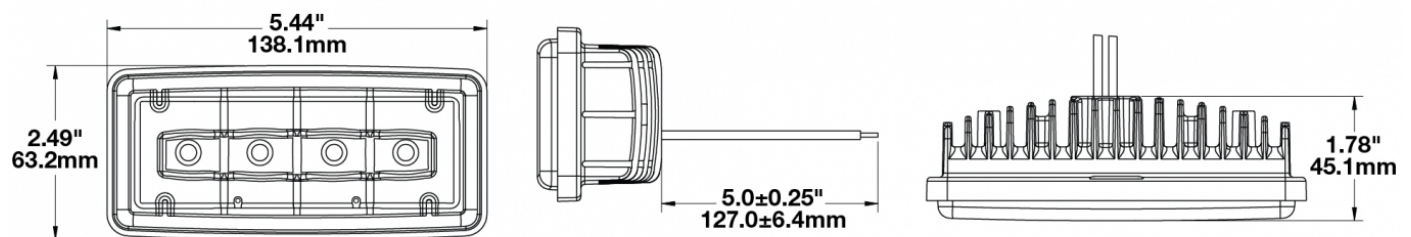

PRODUCT DIMENSIONS

Print date: 2026-05-09

© 2026 J.W. Speaker Corporation • Germantown, WI U.S.A.
www.jwspeaker.com • speaker@jwspeaker.com • 262.251.6660

J.W. SPEAKER
Engineered. Lighting. Solutions.