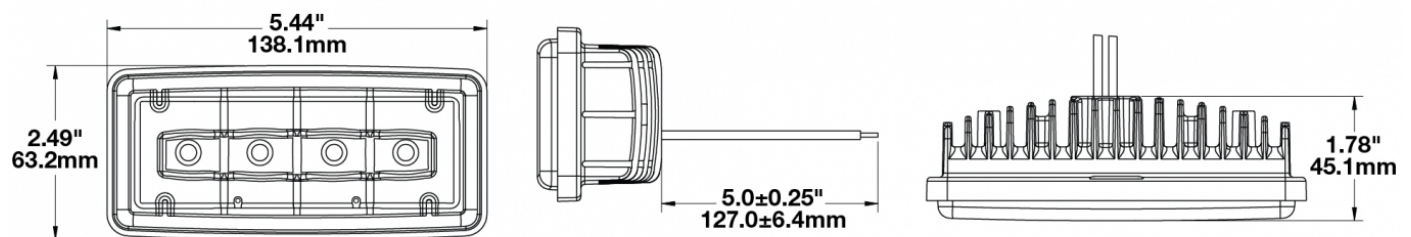

PRODUCT DIMENSIONS

Print date: 2026-06-13

© 2026 J.W. Speaker Corporation • Germantown, WI U.S.A.
www.jwspeaker.com • speaker@jwspeaker.com • 262.251.6660

J.W. SPEAKER
Engineered. Lighting. Solutions.