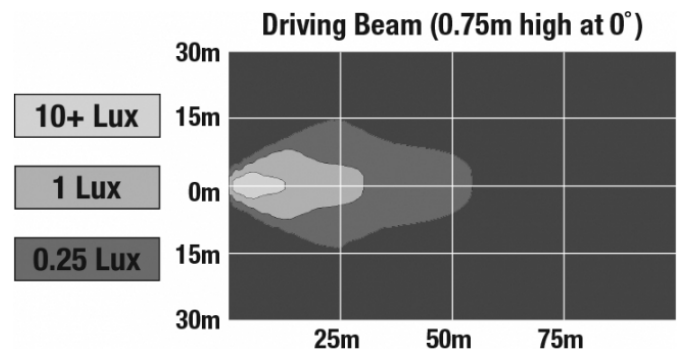

REGULATORY STANDARDS COMPLIANCE

Buy America Standards
IEC IP67

Eco Friendly

PHOTOMETRIC SPECIFICATIONS

Raw Lumen Output	1,280
Effective Lumen Output	430
Candela Output	3,000
Nominal LED Color Temperature	5000 K
Beam Pattern(s)	Forward Lighting - Driving