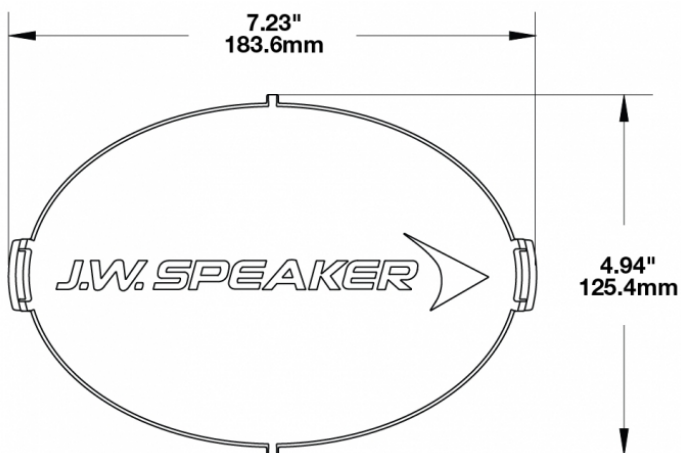

PRODUCT DIMENSIONS

Print date: 2024-10-15

© 2024 J.W. Speaker Corporation • Germantown, WI U.S.A.
www.jwspeaker.com • speaker@jwspeaker.com • 262.251.6660

J.W. SPEAKER
Engineered. Lighting. Solutions.