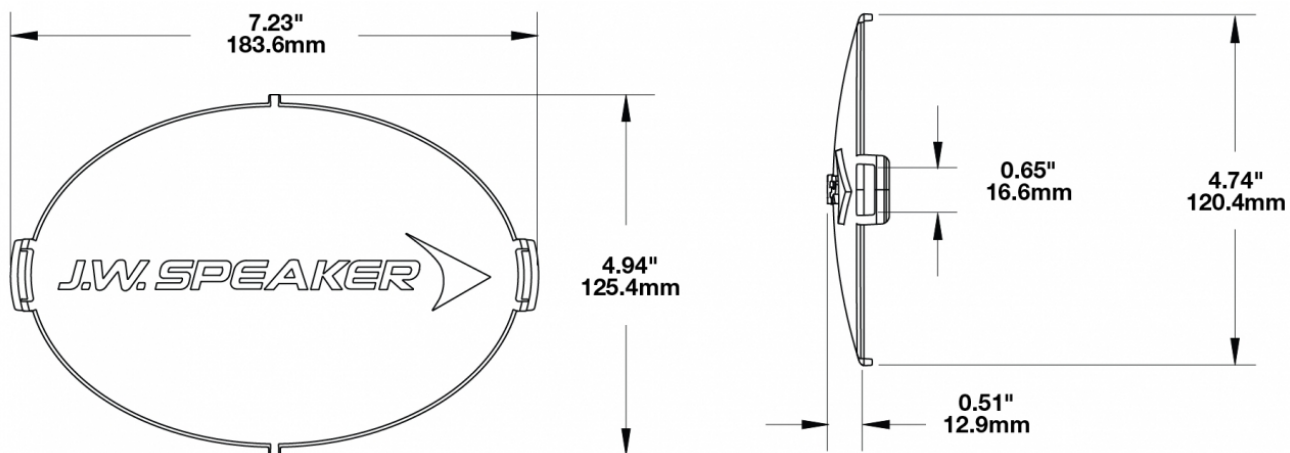

PRODUCT DIMENSIONS

Print date: 2026-05-01

© 2026 J.W. Speaker Corporation • Germantown, WI U.S.A.
www.jwspeaker.com • speaker@jwspeaker.com • 262.251.6660

J.W. SPEAKER
Engineered. Lighting. Solutions.