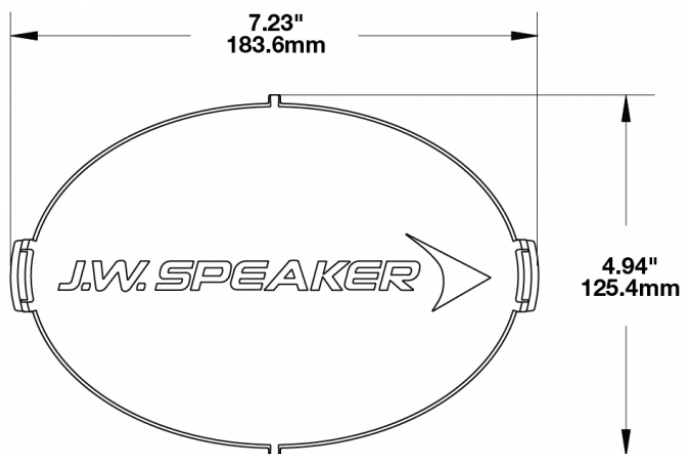

Blue Replacement Lens Cover for Model TS3001V

PRODUCT INFORMATION

Description	Blue Replacement Lens Cover for Model TS3001V
Height	125.37 mm / 4.94 in
Width	183.64 mm / 7.23 in
Depth	12.93 mm / 0.51 in
Shape	Oval
Outer Lens Material	Polycarbonate
Outer Lens Color	Blue
Shipping Weight	0.80 lbs / 0.36 kgs

PRODUCT DIMENSIONS

Print date: 2017-09-26

© 2017 J.W. Speaker Corporation • Germantown, WI U.S.A.
 www.jwspeaker.com • speaker@jwspeaker.com • 262.251.6660

Blue Replacement Lens Cover for Model TS3001V

REGULATORY STANDARDS COMPLIANCE

Buy America Standards

Eco Friendly

SUITS THESE PRODUCTS

7" x 5" Oval LED Auxiliary Light

LED Auxiliary Light -
Model TS3001V

Print date: 2017-09-26

© 2017 J.W. Speaker Corporation • Germantown, WI U.S.A.
www.jwspeaker.com • speaker@jwspeaker.com • 262.251.6660