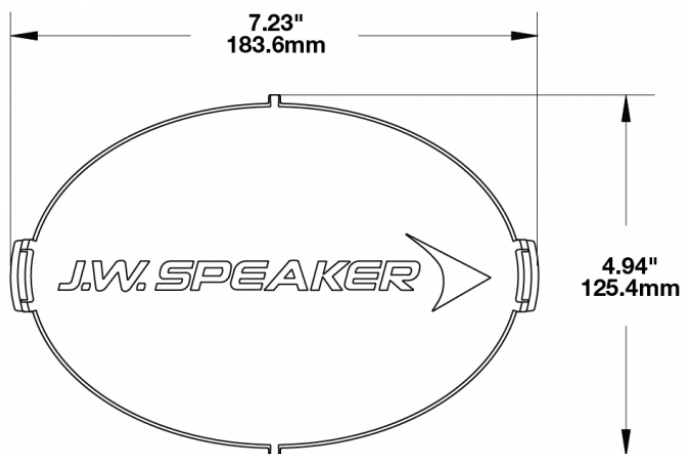

Blue Replacement Lens Cover for Model TS3001V

PRODUCT INFORMATION

Description	Blue Replacement Lens Cover for Model TS3001V
Height	125.37 mm / 4.94 in
Width	183.64 mm / 7.23 in
Depth	12.93 mm / 0.51 in
Shape	Oval
Outer Lens Material	Polycarbonate
Outer Lens Color	Blue
Shipping Weight	0.80 lbs / 0.36 kgs

PRODUCT DIMENSIONS

Print date: 2017-07-24

© 2017 J.W. Speaker Corporation • Germantown, WI U.S.A.
www.jwspeaker.com • speaker@jwspeaker.com • 262.251.6660

Blue Replacement Lens Cover for Model TS3001V

REGULATORY STANDARDS COMPLIANCE

Buy America Standards

Eco Friendly

SUITS THESE PRODUCTS

7" x 5" Oval LED Auxiliary Light

LED Auxiliary Light -
Model TS3001V

Print date: 2017-07-24

© 2017 J.W. Speaker Corporation • Germantown, WI U.S.A.
www.jwspeaker.com • speaker@jwspeaker.com • 262.251.6660