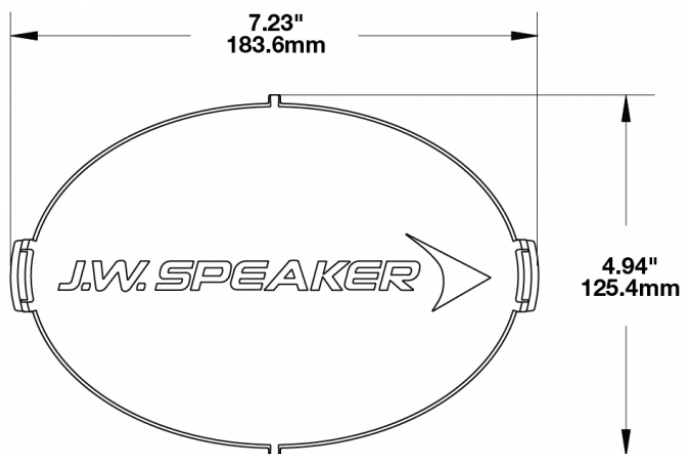

PRODUCT DIMENSIONS

Print date: 2018-10-21

© 2018 J.W. Speaker Corporation • Germantown, WI U.S.A.
www.jwspeaker.com • speaker@jwspeaker.com • 262.251.6660