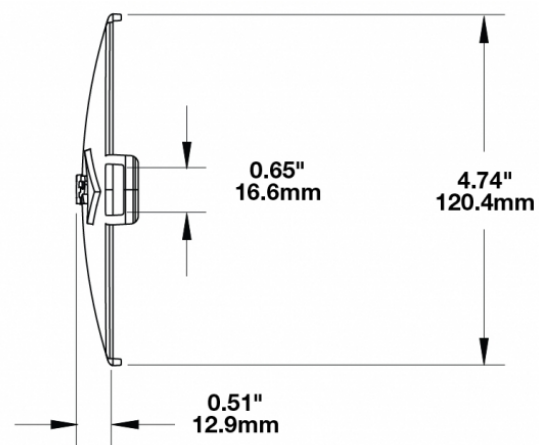

PRODUCT DIMENSIONS

Print date: 2026-06-03

© 2026 J.W. Speaker Corporation • Germantown, WI U.S.A.
www.jwspeaker.com • speaker@jwspeaker.com • 262.251.6660

J.W. SPEAKER
Engineered. Lighting. Solutions.