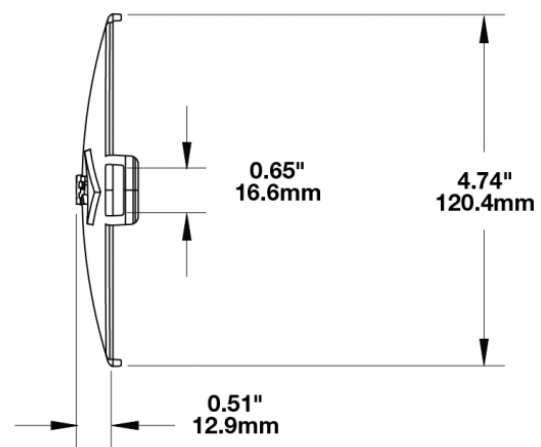

Blue Replacement Lens Cover for Model TS3001V

PRODUCT INFORMATION

Description	Blue Replacement Lens Cover for Model TS3001V
Height	125.37 mm / 4.94 in
Width	183.64 mm / 7.23 in
Depth	12.93 mm / 0.51 in
Shape	Oval
Outer Lens Material	Polycarbonate
Outer Lens Color	Blue
Shipping Weight	0.80 lbs / 0.36 kgs

Buy America Standards

Eco Friendly

SUITS THESE PRODUCTS

7" x 5" Oval LED Auxiliary Light

LED Auxiliary Light -
Model TS3001V

Print date: 2017-09-26

© 2017 J.W. Speaker Corporation • Germantown, WI U.S.A.
www.jwspeaker.com • speaker@jwspeaker.com • 262.251.6660