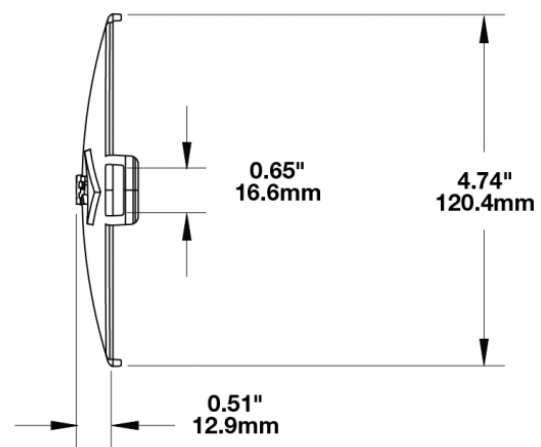

PRODUCT DIMENSIONS

Print date: 2018-10-21

© 2018 J.W. Speaker Corporation • Germantown, WI U.S.A.
www.jwspeaker.com • speaker@jwspeaker.com • 262.251.6660