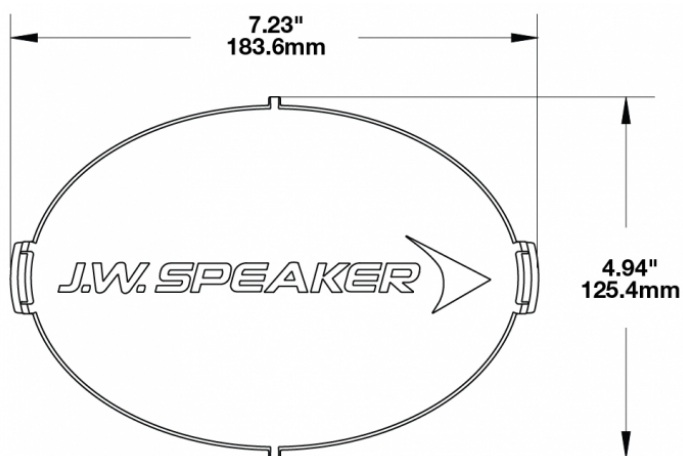

PRODUCT DIMENSIONS

Print date: 2018-07-22

© 2018 J.W. Speaker Corporation • Germantown, WI U.S.A.
www.jwspeaker.com • speaker@jwspeaker.com • 262.251.6660

J.W. SPEAKER
Engineered. Lighting. Solutions.