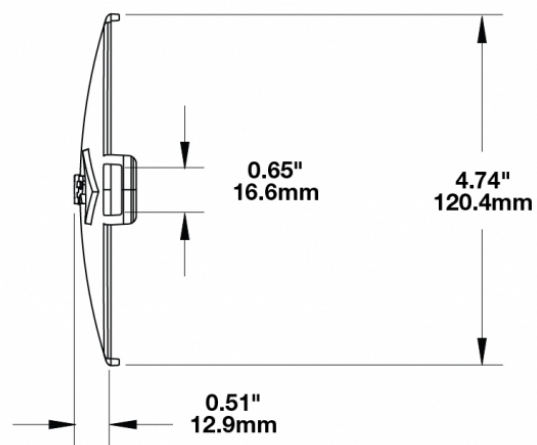

PRODUCT DIMENSIONS

Print date: 2026-06-23

© 2026 J.W. Speaker Corporation • Germantown, WI U.S.A.
www.jwspeaker.com • speaker@jwspeaker.com • 262.251.6660

J.W. SPEAKER
Engineered. Lighting. Solutions.