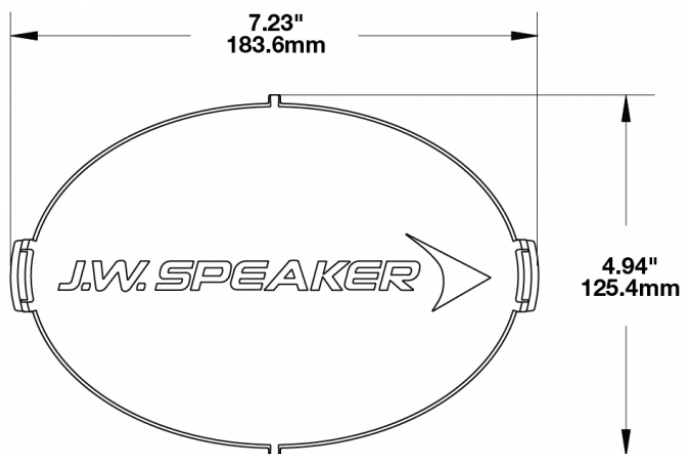

Blue Replacement Lens Cover for Model TS3001V

PRODUCT INFORMATION

Description	Blue Replacement Lens Cover for Model TS3001V
Height	125.37 mm / 4.94 in
Width	183.64 mm / 7.23 in
Depth	12.93 mm / 0.51 in
Shape	Oval
Outer Lens Material	Polycarbonate
Outer Lens Color	Blue
Shipping Weight	0.80 lbs / 0.36 kgs

PRODUCT DIMENSIONS

Print date: 2018-01-16

© 2018 J.W. Speaker Corporation • Germantown, WI U.S.A.
www.jwspeaker.com • speaker@jwspeaker.com • 262.251.6660

J.W. SPEAKER 
 Engineered. Lighting. Solutions.

Blue Replacement Lens Cover for Model TS3001V

REGULATORY STANDARDS COMPLIANCE

Buy America Standards

Eco Friendly

SUITS THESE PRODUCTS

7" x 5" Oval LED Auxiliary Light

LED Auxiliary Light -
Model TS3001V

Print date: 2018-01-16

© 2018 J.W. Speaker Corporation • Germantown, WI U.S.A.
www.jwspeaker.com • speaker@jwspeaker.com • 262.251.6660