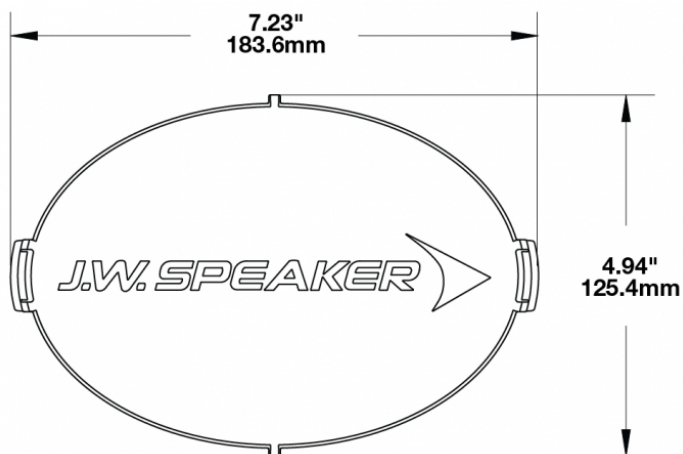

## PRODUCT INFORMATION

<b>Description</b>	Blue Replacement Lens Cover for Model TS3001V
<b>Height</b>	125.37 mm / 4.94 in
<b>Width</b>	183.64 mm / 7.23 in
<b>Depth</b>	12.93 mm / 0.51 in
<b>Shape</b>	Oval
<b>Outer Lens Material</b>	Polycarbonate
<b>Outer Lens Color</b>	Blue
<b>Shipping Weight</b>	0.27 lbs / 0.12 kgs