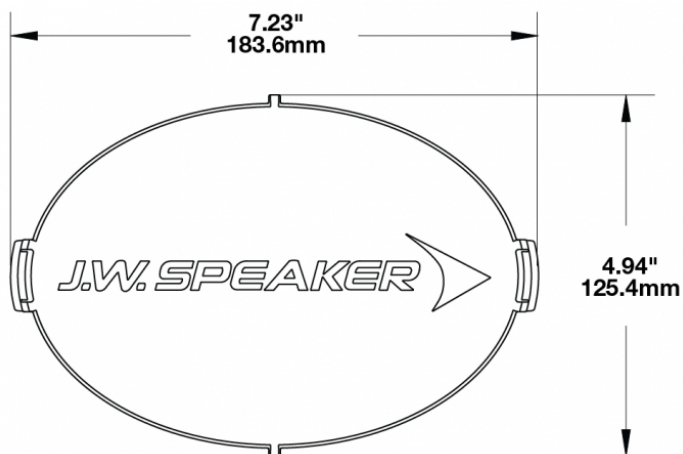

PRODUCT DIMENSIONS

Print date: 2017-11-20

© 2017 J.W. Speaker Corporation • Germantown, WI U.S.A.
www.jwspeaker.com • speaker@jwspeaker.com • 262.251.6660

J.W. SPEAKER
Engineered. Lighting. Solutions.