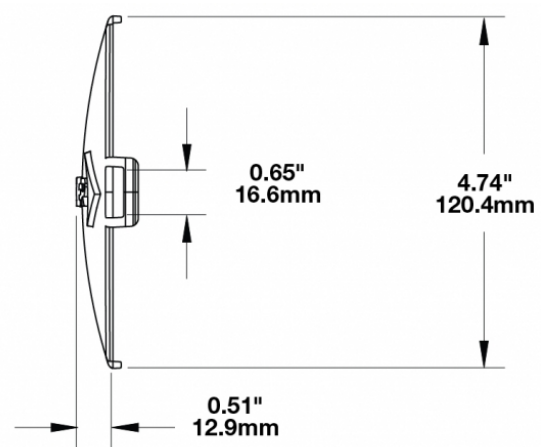

PRODUCT DIMENSIONS

Print date: 2018-03-24

© 2018 J.W. Speaker Corporation • Germantown, WI U.S.A.
www.jwspeaker.com • speaker@jwspeaker.com • 262.251.6660

J.W. SPEAKER®
Engineered. Lighting. Solutions.