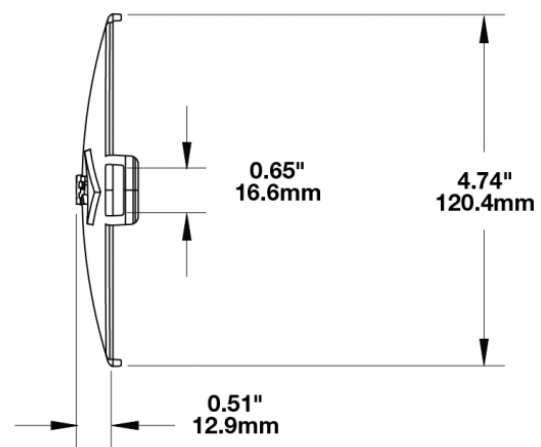

Blue Replacement Lens Cover for Model TS3001V

PRODUCT INFORMATION

Description	Blue Replacement Lens Cover for Model TS3001V
Height	125.37 mm / 4.94 in
Width	183.64 mm / 7.23 in
Depth	12.93 mm / 0.51 in
Shape	Oval
Outer Lens Material	Polycarbonate
Outer Lens Color	Blue
Shipping Weight	0.80 lbs / 0.36 kgs

Buy America Standards

Eco Friendly

SUITS THESE PRODUCTS

7" x 5" Oval LED Auxiliary Light

LED Auxiliary Light -
Model TS3001V

Print date: 2017-07-24

© 2017 J.W. Speaker Corporation • Germantown, WI U.S.A.
www.jwspeaker.com • speaker@jwspeaker.com • 262.251.6660