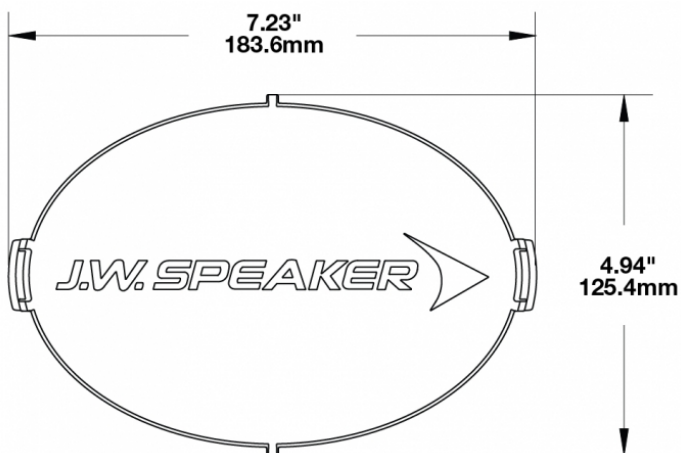

PRODUCT DIMENSIONS

Print date: 2026-06-23

© 2026 J.W. Speaker Corporation • Germantown, WI U.S.A.
www.jwspeaker.com • speaker@jwspeaker.com • 262.251.6660

J.W. SPEAKER
Engineered. Lighting. Solutions.