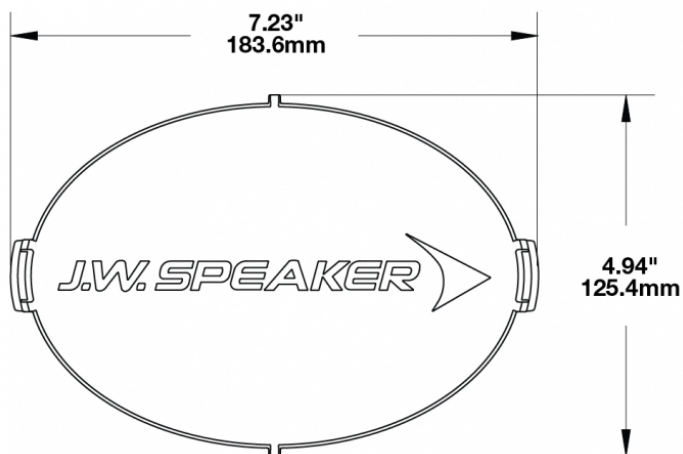

PRODUCT DIMENSIONS

Print date: 2020-10-30

© 2020 J.W. Speaker Corporation • Germantown, WI U.S.A.
www.jwspeaker.com • speaker@jwspeaker.com • 262.251.6660

J.W. SPEAKER
Engineered. Lighting. Solutions.