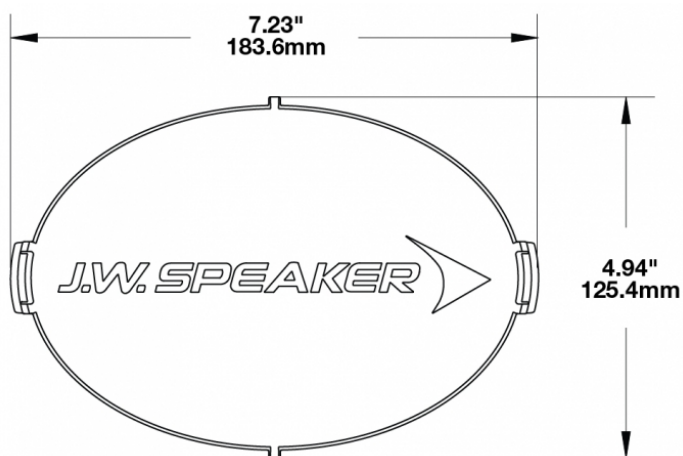

Blue Replacement Lens Cover for Model TS3001V

PRODUCT INFORMATION

Description	Blue Replacement Lens Cover for Model TS3001V
Height	125.37 mm / 4.94 in
Width	183.64 mm / 7.23 in
Depth	12.93 mm / 0.51 in
Shape	Oval
Outer Lens Material	Polycarbonate
Outer Lens Color	Blue
Shipping Weight	0.80 lbs / 0.36 kgs

PRODUCT DIMENSIONS

Print date: 2018-03-24

© 2018 J.W. Speaker Corporation • Germantown, WI U.S.A.
www.jwspeaker.com • speaker@jwspeaker.com • 262.251.6660

J.W. SPEAKER®
Engineered. Lighting. Solutions.

Blue Replacement Lens Cover for Model TS3001V

REGULATORY STANDARDS COMPLIANCE

Buy America Standards

Eco Friendly

SUITS THESE PRODUCTS

7" x 5" Oval LED Auxiliary Light

LED Auxiliary Light -
Model TS3001V

Print date: 2018-03-24

© 2018 J.W. Speaker Corporation • Germantown, WI U.S.A.
www.jwspeaker.com • speaker@jwspeaker.com • 262.251.6660