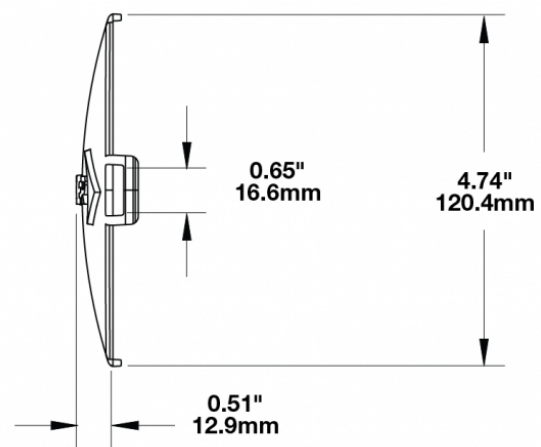

PRODUCT DIMENSIONS

Print date: 2020-10-30

© 2020 J.W. Speaker Corporation • Germantown, WI U.S.A.
www.jwspeaker.com • speaker@jwspeaker.com • 262.251.6660

J.W. SPEAKER
Engineered. Lighting. Solutions.