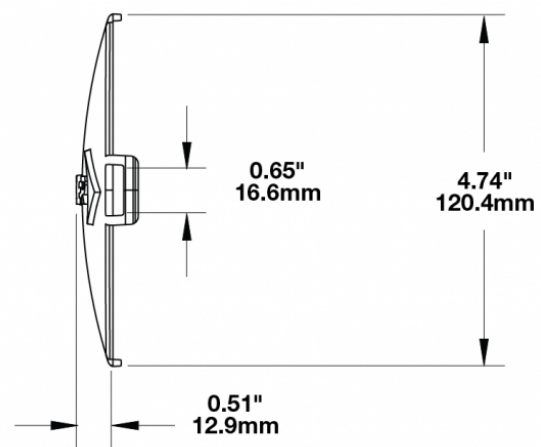

## PRODUCT INFORMATION

<b>Description</b>	Blue Replacement Lens Cover for Model TS3001V
<b>Height</b>	125.37 mm / 4.94 in
<b>Width</b>	183.64 mm / 7.23 in
<b>Depth</b>	12.93 mm / 0.51 in
<b>Shape</b>	Oval
<b>Outer Lens Material</b>	Polycarbonate
<b>Outer Lens Color</b>	Blue
<b>Shipping Weight</b>	0.27 lbs / 0.12 kgs