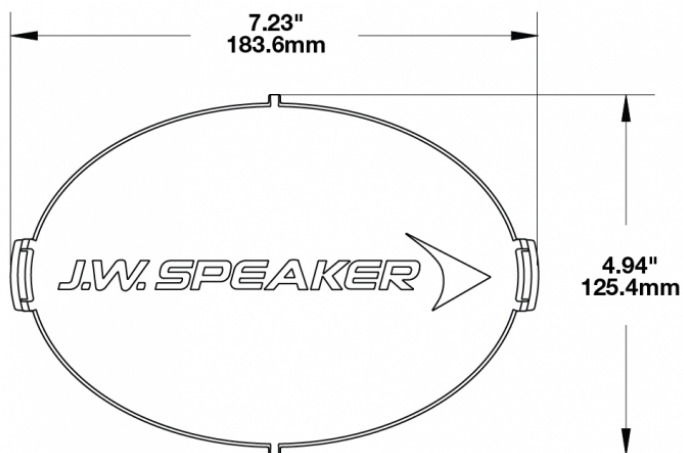

PRODUCT DIMENSIONS

Print date: 2026-04-03

© 2026 J.W. Speaker Corporation • Germantown, WI U.S.A.
www.jwspeaker.com • speaker@jwspeaker.com • 262.251.6660