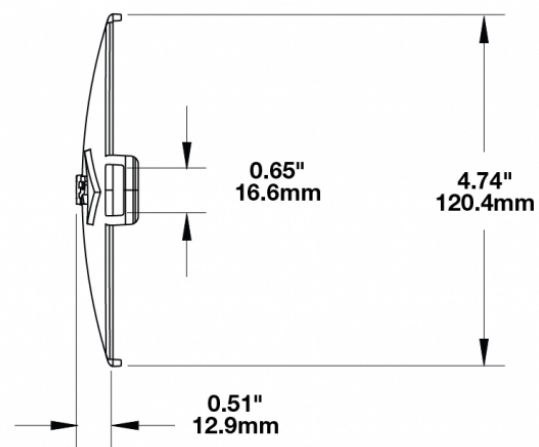

PRODUCT DIMENSIONS

Print date: 2018-08-15

© 2018 J.W. Speaker Corporation • Germantown, WI U.S.A.
www.jwspeaker.com • speaker@jwspeaker.com • 262.251.6660