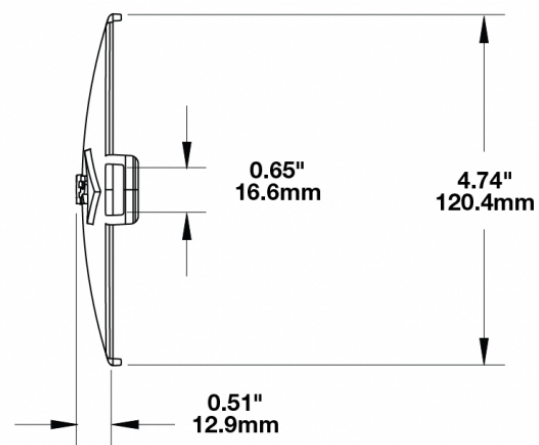

PRODUCT DIMENSIONS

Print date: 2024-10-15

© 2024 J.W. Speaker Corporation • Germantown, WI U.S.A.
www.jwspeaker.com • speaker@jwspeaker.com • 262.251.6660

J.W. SPEAKER
Engineered. Lighting. Solutions.