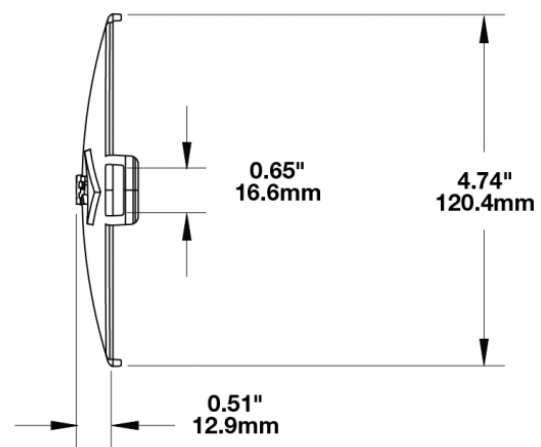

## PRODUCT INFORMATION

<b>Description</b>	Amber Replacement Lens Cover for Model TS3001V
<b>Height</b>	120.37 mm / 4.74 in
<b>Width</b>	183.64 mm / 7.23 in
<b>Depth</b>	12.93 mm / 0.51 in
<b>Shape</b>	Oval
<b>Outer Lens Material</b>	Polycarbonate
<b>Outer Lens Color</b>	Amber
<b>Product Weight</b>	0.15 lbs / 0.07 kgs
<b>Shipping Weight</b>	0.80 lbs / 0.36 kgs