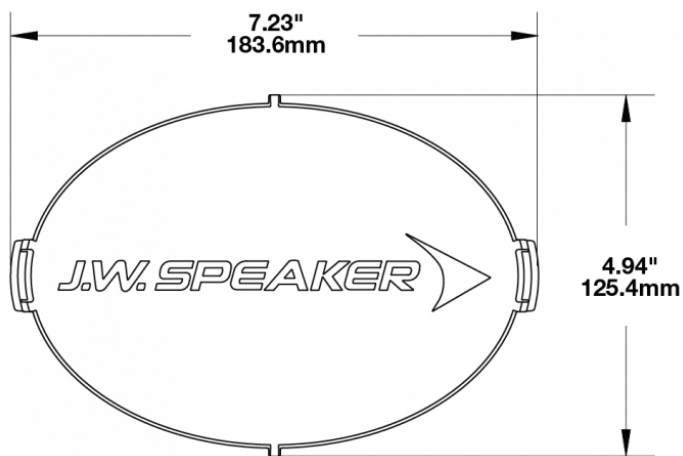

Amber Replacement Lens Cover for Model TS3001V

PRODUCT INFORMATION

Description	Amber Replacement Lens Cover for Model TS3001V
Height	120.37 mm / 4.74 in
Width	183.64 mm / 7.23 in
Depth	12.93 mm / 0.51 in
Shape	Oval
Outer Lens Material	Polycarbonate
Outer Lens Color	Amber
Shipping Weight	0.80 lbs / 0.36 kgs

PRODUCT DIMENSIONS

Print date: 2017-09-26

© 2017 J.W. Speaker Corporation • Germantown, WI U.S.A.
www.jwspeaker.com • speaker@jwspeaker.com • 262.251.6660

J.W. SPEAKER
Engineered. Lighting. Solutions.

Amber Replacement Lens Cover for Model TS3001V

REGULATORY STANDARDS COMPLIANCE

Buy America Standards

Eco Friendly

SUITS THESE PRODUCTS

7" x 5" Oval LED Auxiliary Light

LED Auxiliary Light -
Model TS3001V

Print date: 2017-09-26

© 2017 J.W. Speaker Corporation • Germantown, WI U.S.A.
www.jwspeaker.com • speaker@jwspeaker.com • 262.251.6660