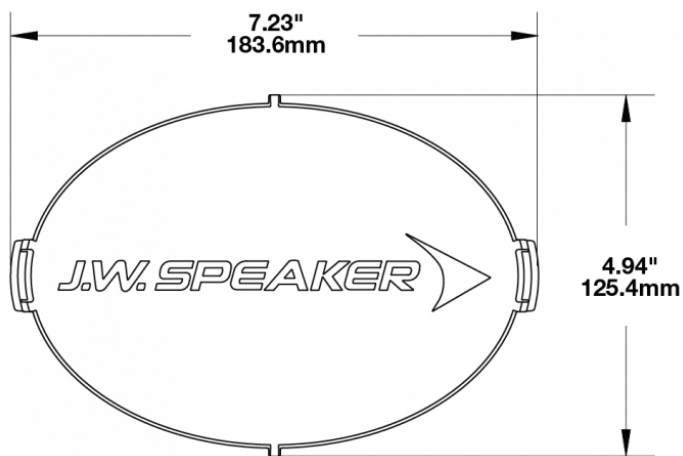

# Amber Replacement Lens Cover for Model TS3001V

## PRODUCT INFORMATION

<b>Description</b>	Amber Replacement Lens Cover for Model TS3001V
<b>Height</b>	120.37 mm / 4.74 in
<b>Width</b>	183.64 mm / 7.23 in
<b>Depth</b>	12.93 mm / 0.51 in
<b>Shape</b>	Oval
<b>Outer Lens Material</b>	Polycarbonate
<b>Outer Lens Color</b>	Amber
<b>Shipping Weight</b>	0.80 lbs / 0.36 kgs