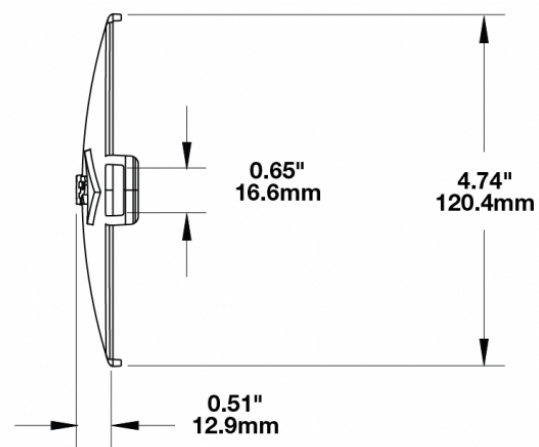

PRODUCT DIMENSIONS

Print date: 2017-11-25

© 2017 J.W. Speaker Corporation • Germantown, WI U.S.A.
www.jwspeaker.com • speaker@jwspeaker.com • 262.251.6660

J.W. SPEAKER®
Engineered. Lighting. Solutions.