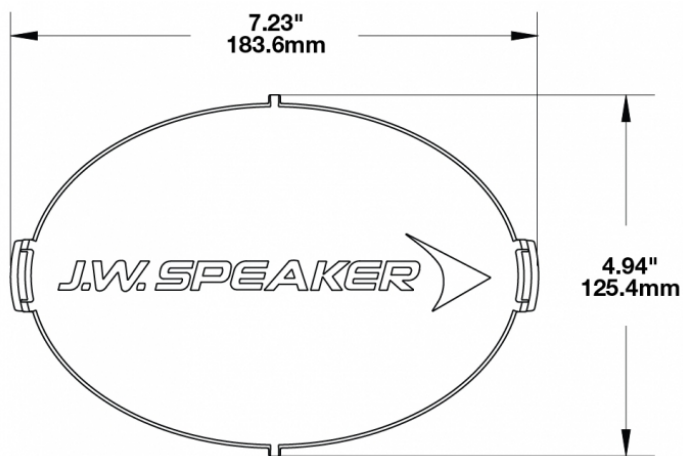

PRODUCT DIMENSIONS

Print date: 2018-04-22

© 2018 J.W. Speaker Corporation • Germantown, WI U.S.A.
www.jwspeaker.com • speaker@jwspeaker.com • 262.251.6660

J.W. SPEAKER
Engineered. Lighting. Solutions.