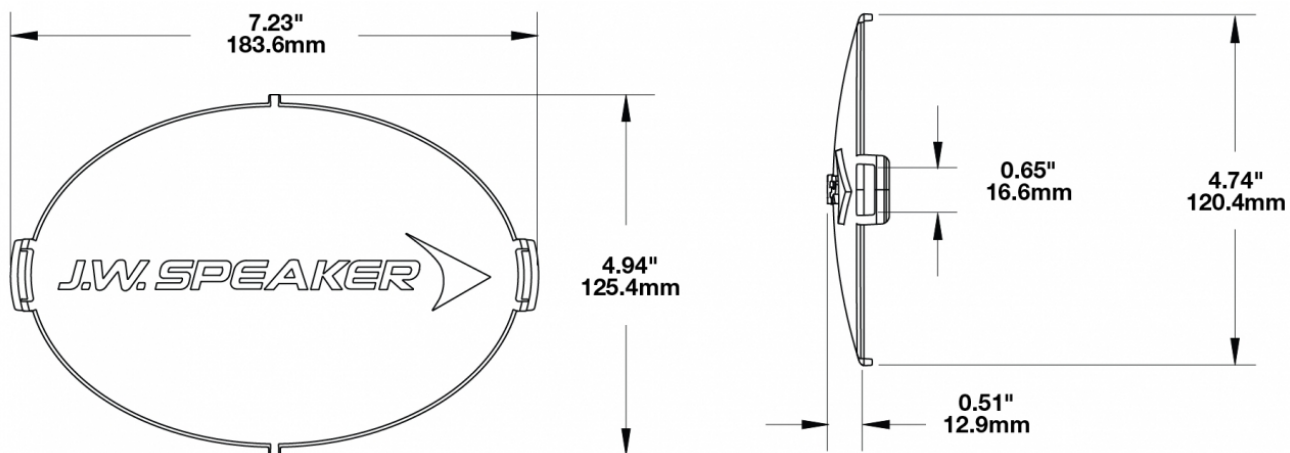

PRODUCT DIMENSIONS

Print date: 2026-05-01

© 2026 J.W. Speaker Corporation • Germantown, WI U.S.A.
www.jwspeaker.com • speaker@jwspeaker.com • 262.251.6660