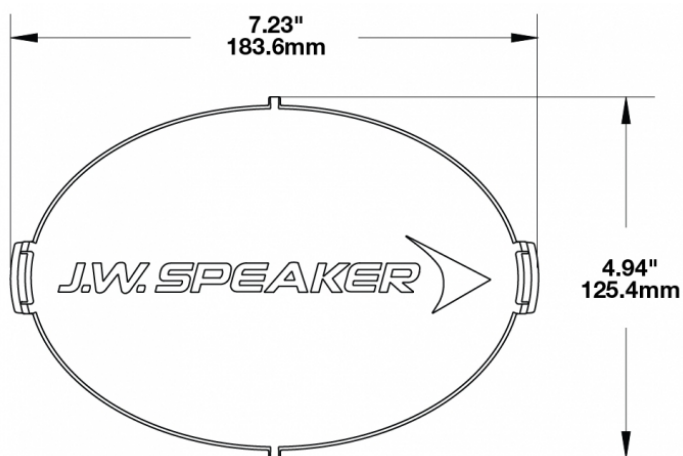

Amber Replacement Lens Cover for Model TS3001V

PRODUCT INFORMATION

Description	Amber Replacement Lens Cover for Model TS3001V
Height	120.37 mm / 4.74 in
Width	183.64 mm / 7.23 in
Depth	12.93 mm / 0.51 in
Shape	Oval
Outer Lens Material	Polycarbonate
Outer Lens Color	Amber
Shipping Weight	0.80 lbs / 0.36 kgs

PRODUCT DIMENSIONS

Print date: 2017-07-20

© 2017 J.W. Speaker Corporation • Germantown, WI U.S.A.
www.jwspeaker.com • speaker@jwspeaker.com • 262.251.6660

J.W. SPEAKER®
Engineered. Lighting. Solutions.

Amber Replacement Lens Cover for Model TS3001V

REGULATORY STANDARDS COMPLIANCE

Buy America Standards

Eco Friendly

SUITS THESE PRODUCTS

7" x 5" Oval LED Auxiliary Light

LED Auxiliary Light -
Model TS3001V

Print date: 2017-07-20

© 2017 J.W. Speaker Corporation • Germantown, WI U.S.A.
www.jwspeaker.com • speaker@jwspeaker.com • 262.251.6660