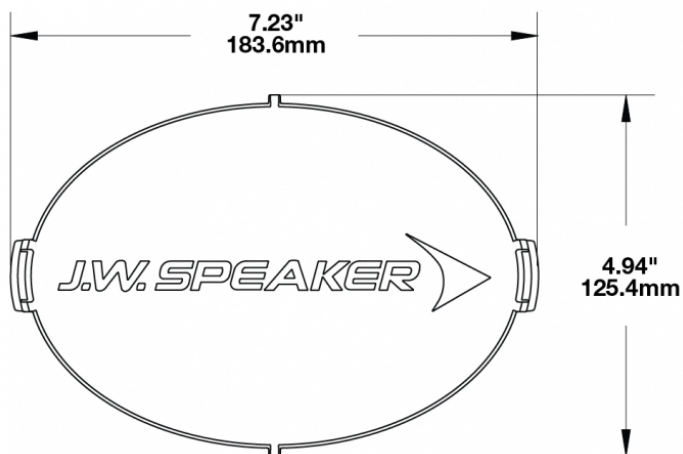

Amber Replacement Lens Cover for Model TS3001V

PRODUCT INFORMATION

Description	Amber Replacement Lens Cover for Model TS3001V
Height	120.37 mm / 4.74 in
Width	183.64 mm / 7.23 in
Depth	12.93 mm / 0.51 in
Shape	Oval
Outer Lens Material	Polycarbonate
Outer Lens Color	Amber
Shipping Weight	0.80 lbs / 0.36 kgs

PRODUCT DIMENSIONS

Print date: 2018-08-15

© 2018 J.W. Speaker Corporation • Germantown, WI U.S.A.
www.jwspeaker.com • speaker@jwspeaker.com • 262.251.6660

Amber Replacement Lens Cover for Model TS3001V

REGULATORY STANDARDS COMPLIANCE

Buy America Standards

Eco Friendly

SUITS THESE PRODUCTS

7" x 5" Oval LED Auxiliary Light

LED Auxiliary Light -
Model TS3001V

Print date: 2018-08-15

© 2018 J.W. Speaker Corporation • Germantown, WI U.S.A.
www.jwspeaker.com • speaker@jwspeaker.com • 262.251.6660