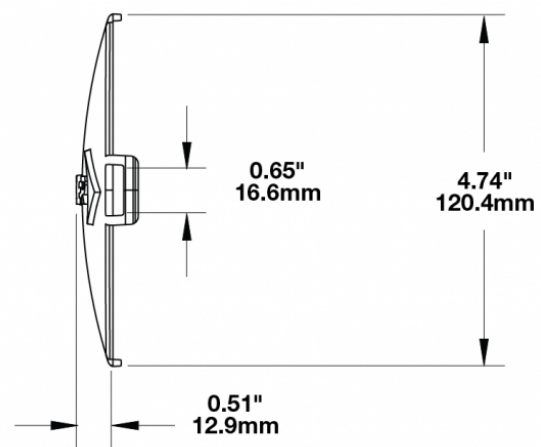

PRODUCT DIMENSIONS

Print date: 2017-05-28

© 2017 J.W. Speaker Corporation • Germantown, WI U.S.A.
www.jwspeaker.com • speaker@jwspeaker.com • 262.251.6660

J.W. SPEAKER®
Engineered. Lighting. Solutions.