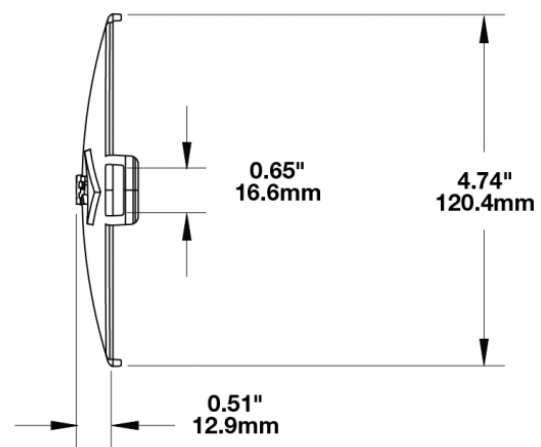

## PRODUCT INFORMATION

<b>Description</b>	Amber Replacement Lens Cover for Model TS3001V
<b>Height</b>	120.37 mm / 4.74 in
<b>Width</b>	183.64 mm / 7.23 in
<b>Depth</b>	12.93 mm / 0.51 in
<b>Shape</b>	Oval
<b>Outer Lens Material</b>	Polycarbonate
<b>Outer Lens Color</b>	Amber
<b>Shipping Weight</b>	0.80 lbs / 0.36 kgs