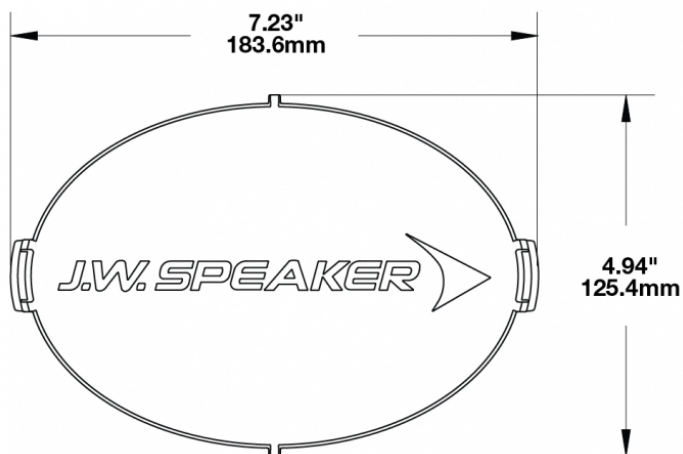

PRODUCT DIMENSIONS

Print date: 2018-08-15

© 2018 J.W. Speaker Corporation • Germantown, WI U.S.A.
www.jwspeaker.com • speaker@jwspeaker.com • 262.251.6660