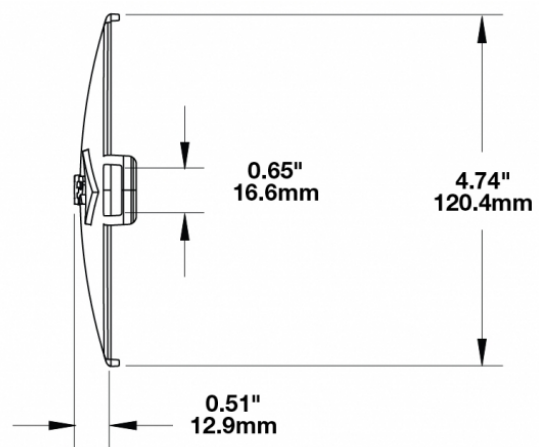

PRODUCT DIMENSIONS

Print date: 2018-04-22

© 2018 J.W. Speaker Corporation • Germantown, WI U.S.A.
www.jwspeaker.com • speaker@jwspeaker.com • 262.251.6660

J.W. SPEAKER
Engineered. Lighting. Solutions.