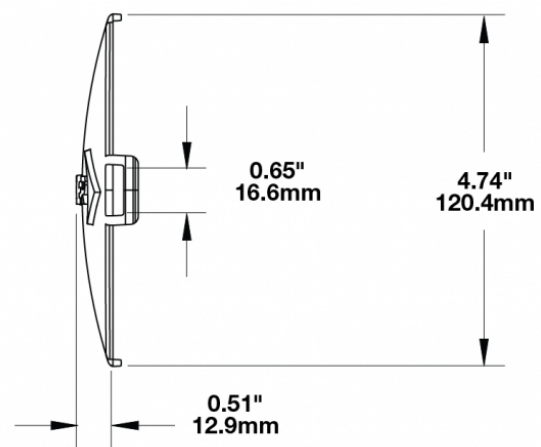

PRODUCT DIMENSIONS

Print date: 2018-11-21

© 2018 J.W. Speaker Corporation • Germantown, WI U.S.A.
www.jwspeaker.com • speaker@jwspeaker.com • 262.251.6660

J.W. SPEAKER
Engineered. Lighting. Solutions.