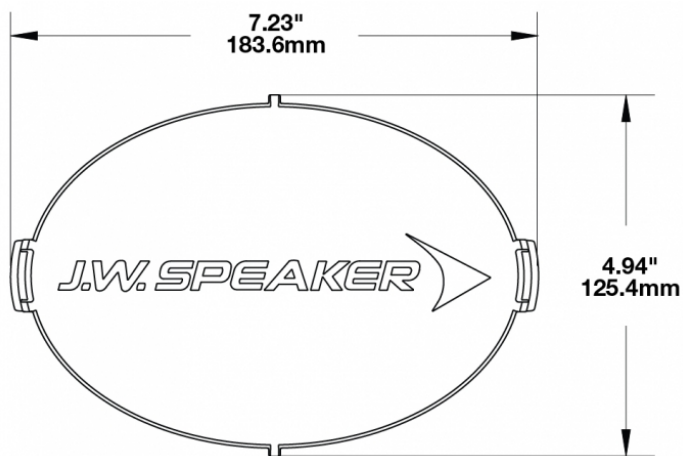

PRODUCT DIMENSIONS

Print date: 2017-05-28

© 2017 J.W. Speaker Corporation • Germantown, WI U.S.A.
www.jwspeaker.com • speaker@jwspeaker.com • 262.251.6660

J.W. SPEAKER®
Engineered. Lighting. Solutions.