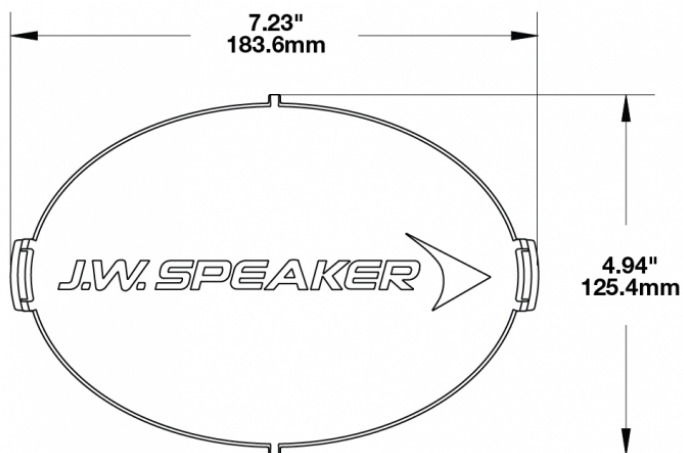

PRODUCT DIMENSIONS

Print date: 2026-06-03

© 2026 J.W. Speaker Corporation • Germantown, WI U.S.A.
www.jwspeaker.com • speaker@jwspeaker.com • 262.251.6660

J.W. SPEAKER
Engineered. Lighting. Solutions.