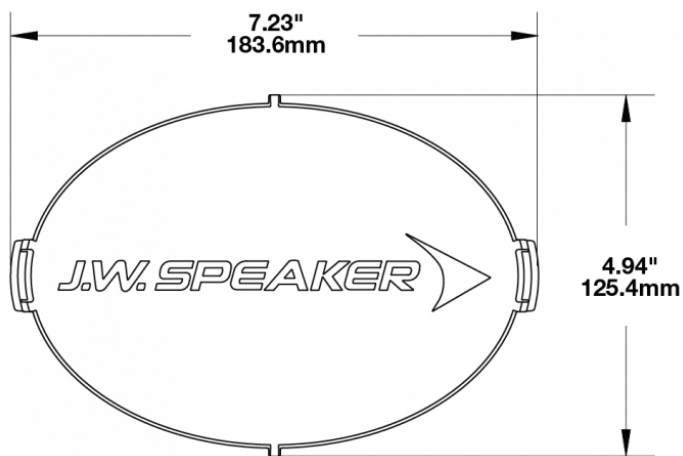

Amber Replacement Lens Cover for Model TS3001V

PRODUCT INFORMATION

Description	Amber Replacement Lens Cover for Model TS3001V
Height	120.37 mm / 4.74 in
Width	183.64 mm / 7.23 in
Depth	12.93 mm / 0.51 in
Shape	Oval
Outer Lens Material	Polycarbonate
Outer Lens Color	Amber
Shipping Weight	0.80 lbs / 0.36 kgs

PRODUCT DIMENSIONS

Print date: 2018-02-20

© 2018 J.W. Speaker Corporation • Germantown, WI U.S.A.
www.jwspeaker.com • speaker@jwspeaker.com • 262.251.6660

J.W. SPEAKER
Engineered. Lighting. Solutions.

Amber Replacement Lens Cover for Model TS3001V

REGULATORY STANDARDS COMPLIANCE

Buy America Standards

Eco Friendly

SUITS THESE PRODUCTS

7" x 5" Oval LED Auxiliary Light

LED Auxiliary Light -
Model TS3001V

Print date: 2018-02-20

© 2018 J.W. Speaker Corporation • Germantown, WI U.S.A.
www.jwspeaker.com • speaker@jwspeaker.com • 262.251.6660