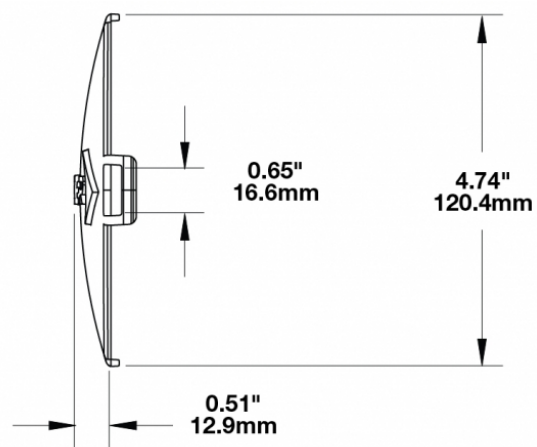

PRODUCT DIMENSIONS

Print date: 2017-09-26

© 2017 J.W. Speaker Corporation • Germantown, WI U.S.A.
www.jwspeaker.com • speaker@jwspeaker.com • 262.251.6660

J.W. SPEAKER
Engineered. Lighting. Solutions.