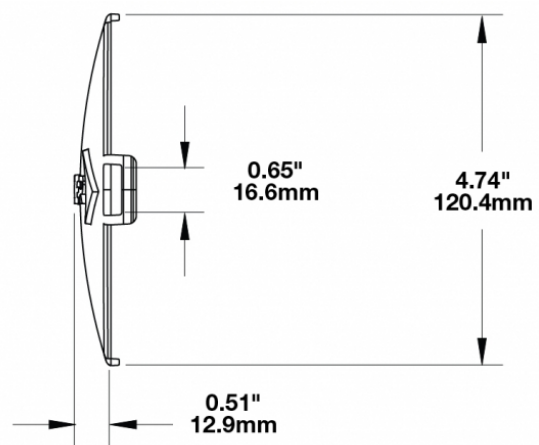

PRODUCT DIMENSIONS

Print date: 2026-06-23

© 2026 J.W. Speaker Corporation • Germantown, WI U.S.A.
www.jwspeaker.com • speaker@jwspeaker.com • 262.251.6660

J.W. SPEAKER
Engineered. Lighting. Solutions.