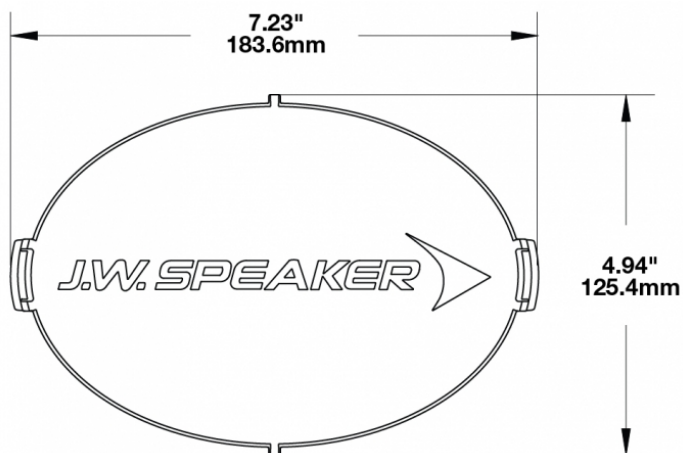

Amber Replacement Lens Cover for Model TS3001V

PRODUCT INFORMATION

Description	Amber Replacement Lens Cover for Model TS3001V
Height	120.37 mm / 4.74 in
Width	183.64 mm / 7.23 in
Depth	12.93 mm / 0.51 in
Shape	Oval
Outer Lens Material	Polycarbonate
Outer Lens Color	Amber
Product Weight	0.15 lbs / 0.07 kgs
Shipping Weight	0.80 lbs / 0.36 kgs

PRODUCT DIMENSIONS

Print date: 2024-10-15

© 2024 J.W. Speaker Corporation • Germantown, WI U.S.A.
www.jwspeaker.com • speaker@jwspeaker.com • 262.251.6660

J.W. SPEAKER
Engineered. Lighting. Solutions.

Amber Replacement Lens Cover for Model TS3001V

SUITS THESE PRODUCTS

7" x 5" Oval LED Off road Lights

LED Off road Light -
Model TS3001V

Print date: 2024-10-15

© 2024 J.W. Speaker Corporation • Germantown, WI U.S.A.
www.jwspeaker.com • speaker@jwspeaker.com • 262.251.6660