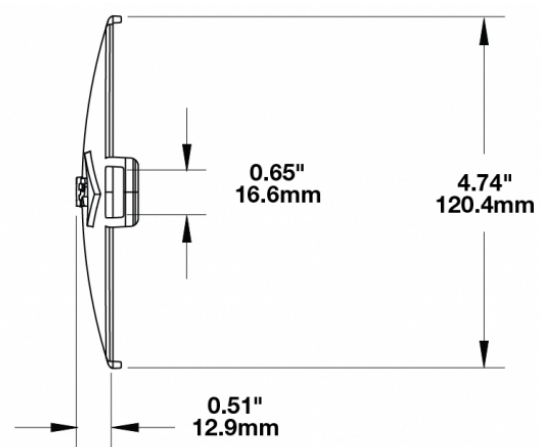

PRODUCT DIMENSIONS

Print date: 2017-07-20

© 2017 J.W. Speaker Corporation • Germantown, WI U.S.A.
www.jwspeaker.com • speaker@jwspeaker.com • 262.251.6660

J.W. SPEAKER®
Engineered. Lighting. Solutions.