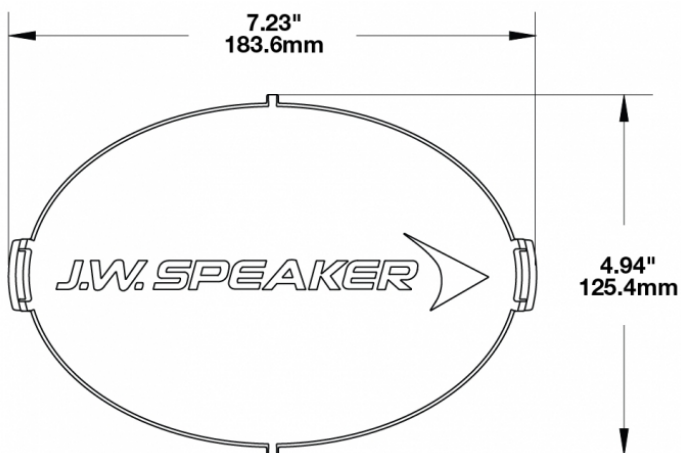

PRODUCT DIMENSIONS

Print date: 2024-12-12

© 2024 J.W. Speaker Corporation • Germantown, WI U.S.A.
www.jwspeaker.com • speaker@jwspeaker.com • 262.251.6660

J.W. SPEAKER
Engineered. Lighting. Solutions.