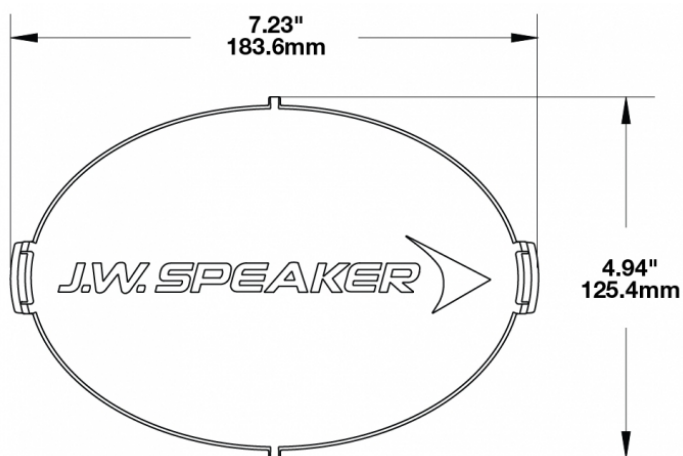

Red Replacement Lens Cover for Model TS3001V

PRODUCT INFORMATION

Description	Red Replacement Lens Cover for Model TS3001V
Height	120.37 mm / 4.74 in
Width	183.64 mm / 7.23 in
Depth	12.93 mm / 0.51 in
Shape	Oval
Outer Lens Material	Polycarbonate
Outer Lens Color	Red
Shipping Weight	0.80 lbs / 0.36 kgs

PRODUCT DIMENSIONS

Print date: 2018-02-20

© 2018 J.W. Speaker Corporation • Germantown, WI U.S.A.
www.jwspeaker.com • speaker@jwspeaker.com • 262.251.6660

J.W. SPEAKER 
 Engineered. Lighting. Solutions.

Red Replacement Lens Cover for Model TS3001V

REGULATORY STANDARDS COMPLIANCE

Buy America Standards

Eco Friendly

SUITS THESE PRODUCTS

7" x 5" Oval LED Auxiliary Light

LED Auxiliary Light -
Model TS3001V

Print date: 2018-02-20

© 2018 J.W. Speaker Corporation • Germantown, WI U.S.A.
www.jwspeaker.com • speaker@jwspeaker.com • 262.251.6660