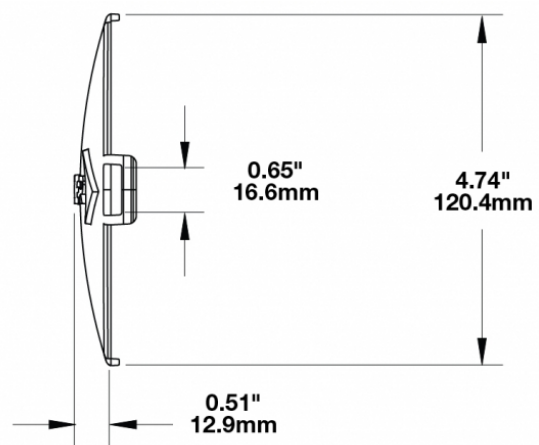

PRODUCT DIMENSIONS

Print date: 2026-06-03

© 2026 J.W. Speaker Corporation • Germantown, WI U.S.A.
www.jwspeaker.com • speaker@jwspeaker.com • 262.251.6660

J.W. SPEAKER
Engineered. Lighting. Solutions.