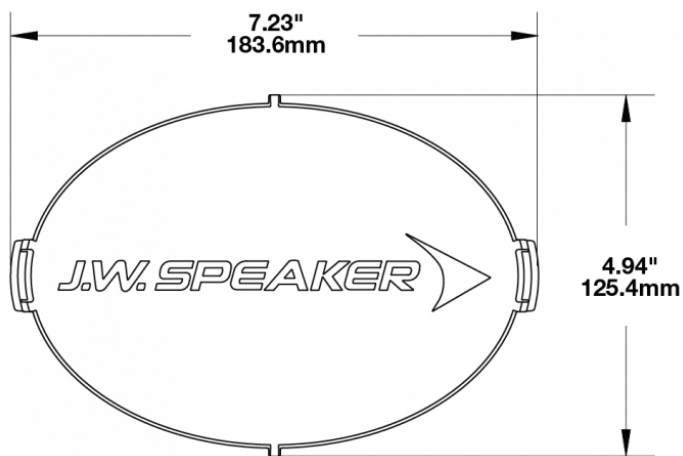

Red Replacement Lens Cover for Model TS3001V

PRODUCT INFORMATION

Description	Red Replacement Lens Cover for Model TS3001V
Height	120.37 mm / 4.74 in
Width	183.64 mm / 7.23 in
Depth	12.93 mm / 0.51 in
Shape	Oval
Outer Lens Material	Polycarbonate
Outer Lens Color	Red
Product Weight	0.15 lbs / 0.07 kgs
Shipping Weight	0.80 lbs / 0.36 kgs

PRODUCT DIMENSIONS

Print date: 2018-11-17

© 2018 J.W. Speaker Corporation • Germantown, WI U.S.A.
www.jwspeaker.com • speaker@jwspeaker.com • 262.251.6660

J.W. SPEAKER®
 Engineered. Lighting. Solutions.

Red Replacement Lens Cover for Model TS3001V

REGULATORY STANDARDS COMPLIANCE

Buy America Standards

Eco Friendly

SUITS THESE PRODUCTS

7" x 5" Oval LED Auxiliary Light

LED Auxiliary Light -
Model TS3001V

Print date: 2018-11-17

© 2018 J.W. Speaker Corporation • Germantown, WI U.S.A.
www.jwspeaker.com • speaker@jwspeaker.com • 262.251.6660