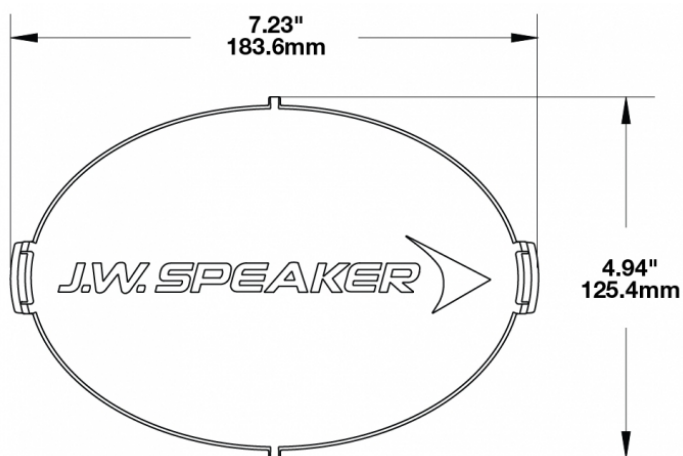

Red Replacement Lens Cover for Model TS3001V

PRODUCT INFORMATION

Description	Red Replacement Lens Cover for Model TS3001V
Height	120.37 mm / 4.74 in
Width	183.64 mm / 7.23 in
Depth	12.93 mm / 0.51 in
Shape	Oval
Outer Lens Material	Polycarbonate
Outer Lens Color	Red
Shipping Weight	0.80 lbs / 0.36 kgs

PRODUCT DIMENSIONS

Print date: 2018-04-22

© 2018 J.W. Speaker Corporation • Germantown, WI U.S.A.
 www.jwspeaker.com • speaker@jwspeaker.com • 262.251.6660

Red Replacement Lens Cover for Model TS3001V

REGULATORY STANDARDS COMPLIANCE

Buy America Standards

Eco Friendly

SUITS THESE PRODUCTS

7" x 5" Oval LED Auxiliary Light

LED Auxiliary Light -
Model TS3001V

Print date: 2018-04-22

© 2018 J.W. Speaker Corporation • Germantown, WI U.S.A.
www.jwspeaker.com • speaker@jwspeaker.com • 262.251.6660