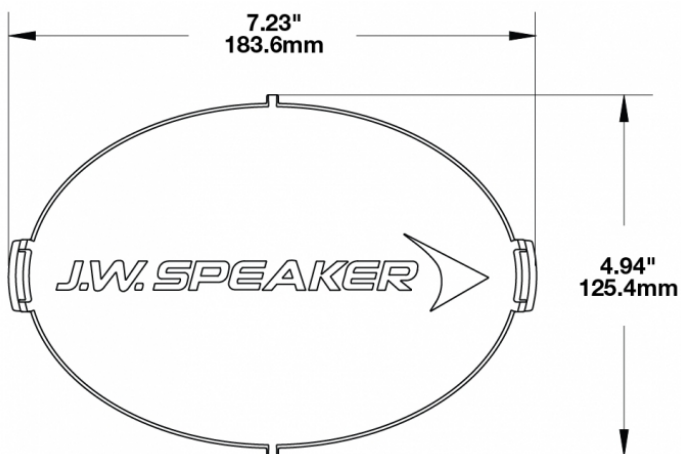

PRODUCT DIMENSIONS

Print date: 2017-11-25

© 2017 J.W. Speaker Corporation • Germantown, WI U.S.A.
www.jwspeaker.com • speaker@jwspeaker.com • 262.251.6660

J.W. SPEAKER®
Engineered. Lighting. Solutions.