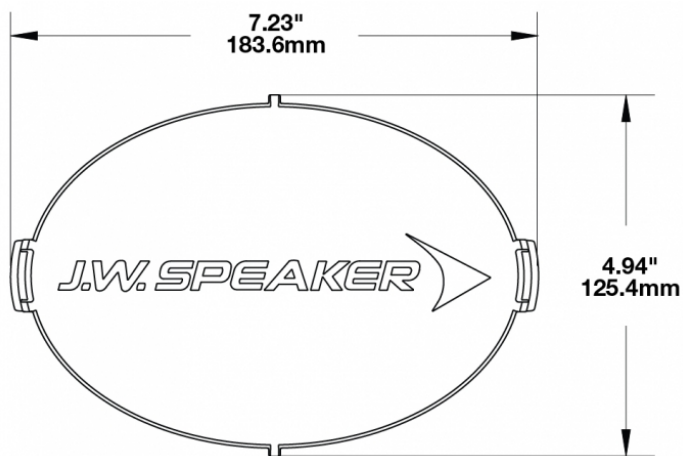

PRODUCT DIMENSIONS

Print date: 2018-08-14

© 2018 J.W. Speaker Corporation • Germantown, WI U.S.A.
www.jwspeaker.com • speaker@jwspeaker.com • 262.251.6660

J.W. SPEAKER
Engineered. Lighting. Solutions.