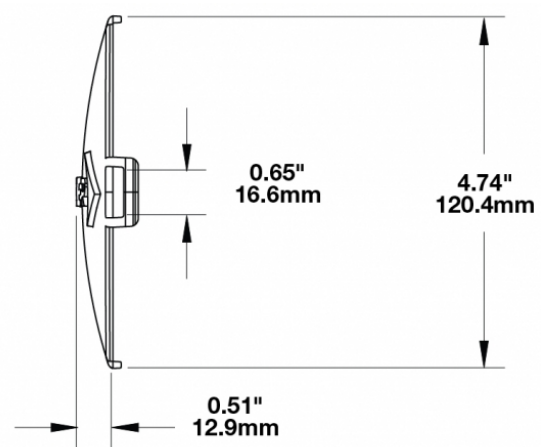

PRODUCT DIMENSIONS

Print date: 2020-09-26

© 2020 J.W. Speaker Corporation • Germantown, WI U.S.A.
www.jwspeaker.com • speaker@jwspeaker.com • 262.251.6660