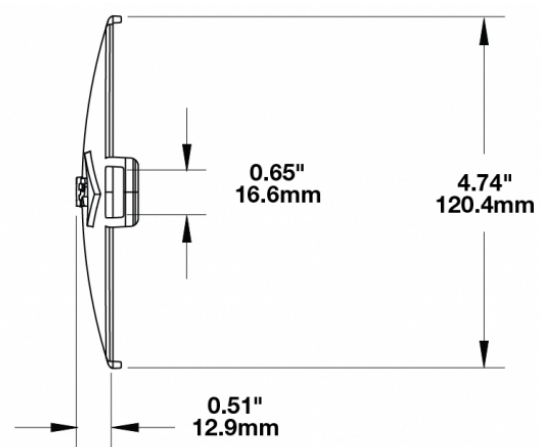

PRODUCT DIMENSIONS

Print date: 2018-04-22

© 2018 J.W. Speaker Corporation • Germantown, WI U.S.A.
www.jwspeaker.com • speaker@jwspeaker.com • 262.251.6660