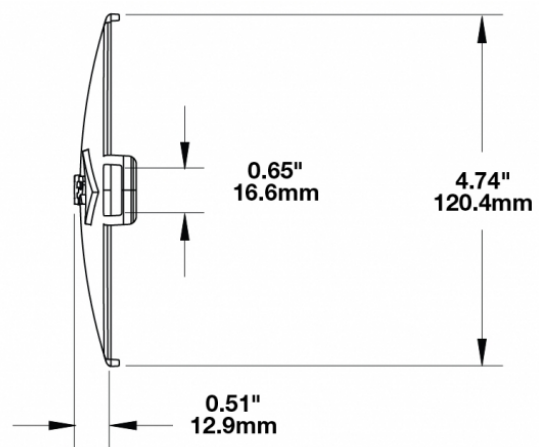

## PRODUCT INFORMATION

<b>Description</b>	Red Replacement Lens Cover for Model TS3001V
<b>Height</b>	120.37 mm / 4.74 in
<b>Width</b>	183.64 mm / 7.23 in
<b>Depth</b>	12.93 mm / 0.51 in
<b>Shape</b>	Oval
<b>Outer Lens Material</b>	Polycarbonate
<b>Outer Lens Color</b>	Red
<b>Shipping Weight</b>	0.80 lbs / 0.36 kgs