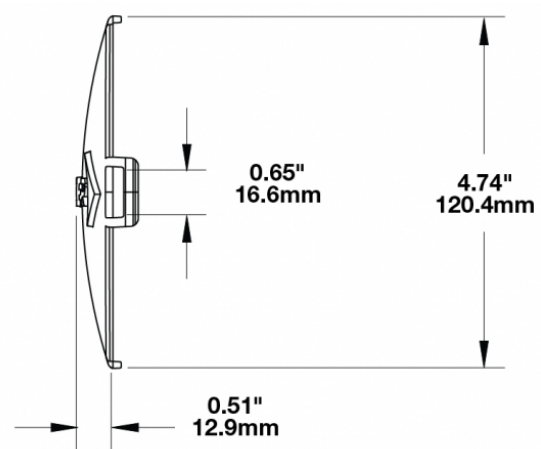

PRODUCT DIMENSIONS

Print date: 2017-05-28

© 2017 J.W. Speaker Corporation • Germantown, WI U.S.A.
www.jwspeaker.com • speaker@jwspeaker.com • 262.251.6660

J.W. SPEAKER®
Engineered. Lighting. Solutions.