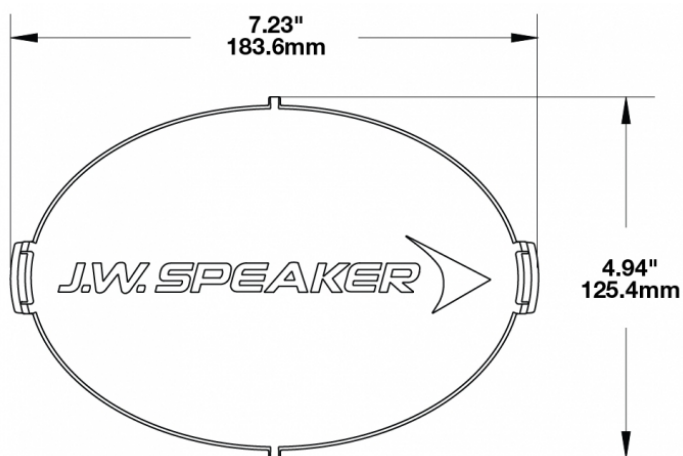

PRODUCT DIMENSIONS

Print date: 2017-05-28

© 2017 J.W. Speaker Corporation • Germantown, WI U.S.A.
www.jwspeaker.com • speaker@jwspeaker.com • 262.251.6660

J.W. SPEAKER®
Engineered. Lighting. Solutions.