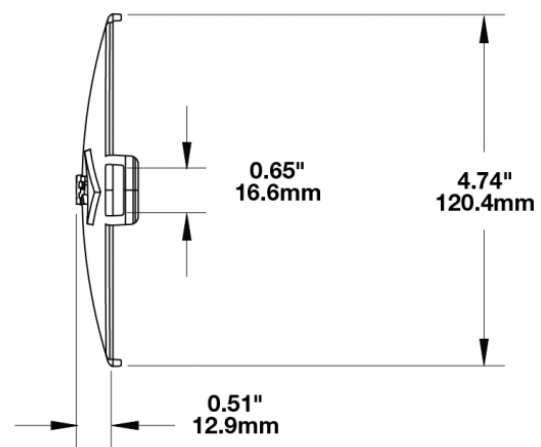

PRODUCT DIMENSIONS

Print date: 2017-11-25

© 2017 J.W. Speaker Corporation • Germantown, WI U.S.A.
www.jwspeaker.com • speaker@jwspeaker.com • 262.251.6660

J.W. SPEAKER®
Engineered. Lighting. Solutions.