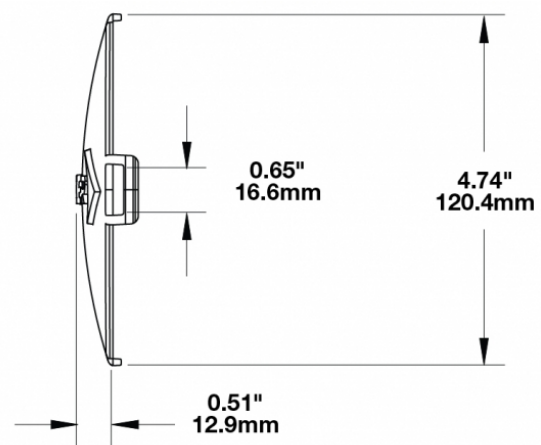

PRODUCT DIMENSIONS

Print date: 2024-12-12

© 2024 J.W. Speaker Corporation • Germantown, WI U.S.A.
www.jwspeaker.com • speaker@jwspeaker.com • 262.251.6660

J.W. SPEAKER
Engineered. Lighting. Solutions.