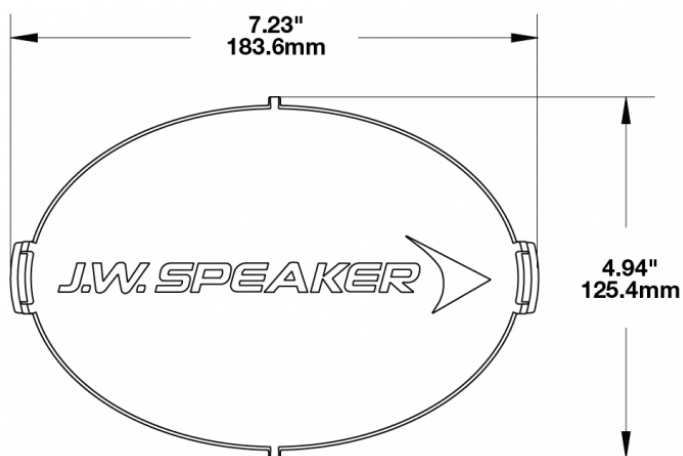

Red Replacement Lens Cover for Model TS3001V

PRODUCT INFORMATION

Description	Red Replacement Lens Cover for Model TS3001V
Height	120.37 mm / 4.74 in
Width	183.64 mm / 7.23 in
Depth	12.93 mm / 0.51 in
Shape	Oval
Outer Lens Material	Polycarbonate
Outer Lens Color	Red
Shipping Weight	0.80 lbs / 0.36 kgs

PRODUCT DIMENSIONS

Print date: 2017-07-20

© 2017 J.W. Speaker Corporation • Germantown, WI U.S.A.
www.jwspeaker.com • speaker@jwspeaker.com • 262.251.6660

J.W. SPEAKER®
 Engineered. Lighting. Solutions.

Red Replacement Lens Cover for Model TS3001V

REGULATORY STANDARDS COMPLIANCE

Buy America Standards

Eco Friendly

SUITS THESE PRODUCTS

7" x 5" Oval LED Auxiliary Light

LED Auxiliary Light -
Model TS3001V

Print date: 2017-07-20

© 2017 J.W. Speaker Corporation • Germantown, WI U.S.A.
www.jwspeaker.com • speaker@jwspeaker.com • 262.251.6660