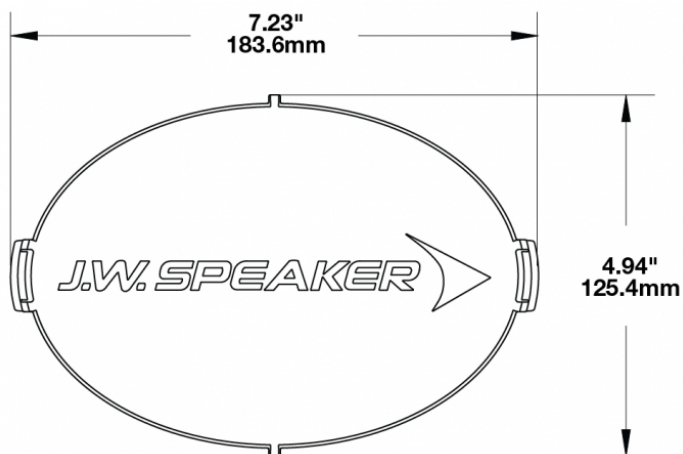

PRODUCT DIMENSIONS

Print date: 2018-06-23

© 2018 J.W. Speaker Corporation • Germantown, WI U.S.A.
www.jwspeaker.com • speaker@jwspeaker.com • 262.251.6660

J.W. SPEAKER
Engineered. Lighting. Solutions.