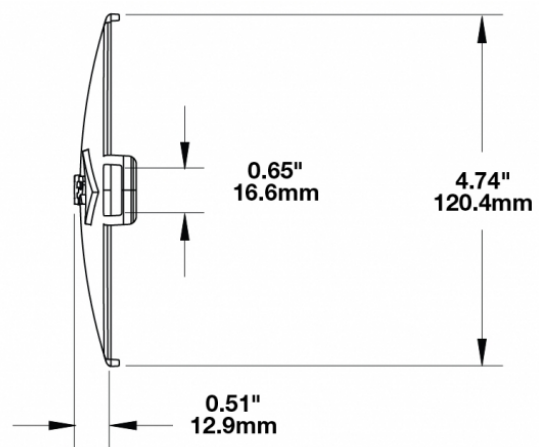

PRODUCT DIMENSIONS

Print date: 2018-11-17

© 2018 J.W. Speaker Corporation • Germantown, WI U.S.A.
www.jwspeaker.com • speaker@jwspeaker.com • 262.251.6660

J.W. SPEAKER®
Engineered. Lighting. Solutions.