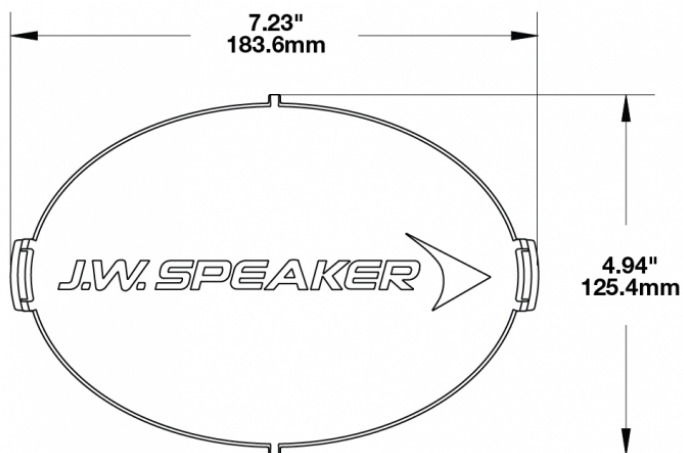

PRODUCT DIMENSIONS

Print date: 2026-06-23

© 2026 J.W. Speaker Corporation • Germantown, WI U.S.A.
www.jwspeaker.com • speaker@jwspeaker.com • 262.251.6660

J.W. SPEAKER
Engineered. Lighting. Solutions.