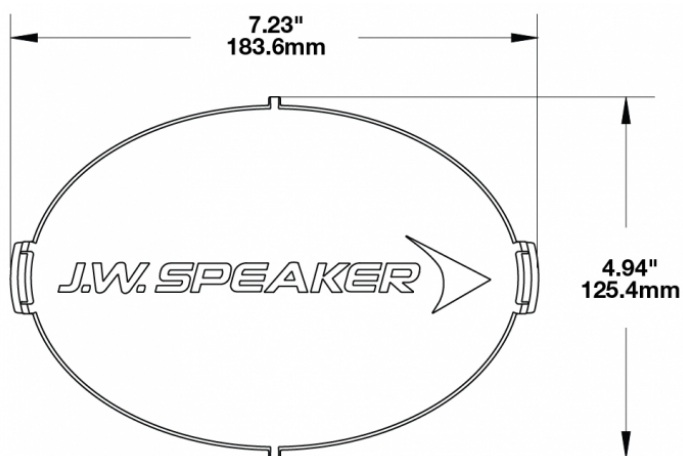

PRODUCT DIMENSIONS

Print date: 2020-09-26

© 2020 J.W. Speaker Corporation • Germantown, WI U.S.A.
www.jwspeaker.com • speaker@jwspeaker.com • 262.251.6660