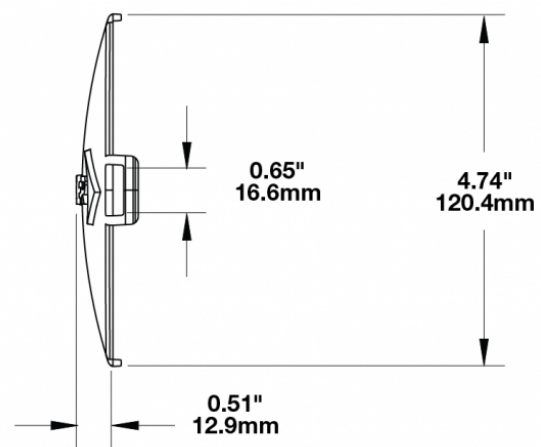

PRODUCT DIMENSIONS

Print date: 2018-06-23

© 2018 J.W. Speaker Corporation • Germantown, WI U.S.A.
www.jwspeaker.com • speaker@jwspeaker.com • 262.251.6660

J.W. SPEAKER
Engineered. Lighting. Solutions.