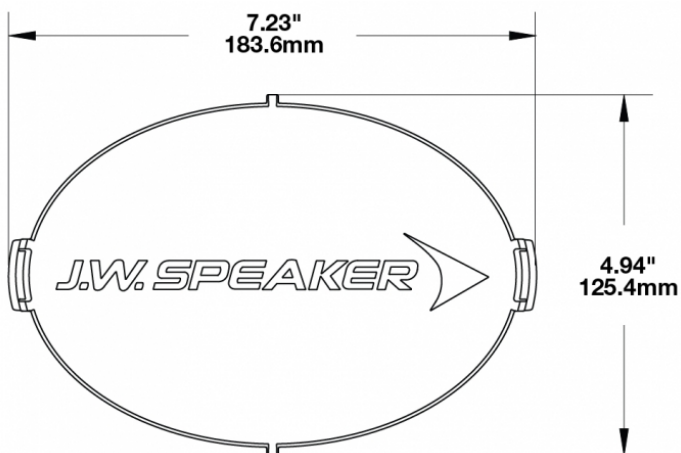

Red Replacement Lens Cover for Model TS3001V

PRODUCT INFORMATION

Description	Red Replacement Lens Cover for Model TS3001V
Height	120.37 mm / 4.74 in
Width	183.64 mm / 7.23 in
Depth	12.93 mm / 0.51 in
Shape	Oval
Outer Lens Material	Polycarbonate
Outer Lens Color	Red
Product Weight	0.15 lbs / 0.07 kgs
Shipping Weight	0.80 lbs / 0.36 kgs

PRODUCT DIMENSIONS

Print date: 2026-04-07

© 2026 J.W. Speaker Corporation • Germantown, WI U.S.A.
www.jwspeaker.com • speaker@jwspeaker.com • 262.251.6660

J.W. SPEAKER 
 Engineered. Lighting. Solutions.

Red Replacement Lens Cover for Model TS3001V

SUITS THESE PRODUCTS

7" x 5" Oval LED Off road Lights

LED Off road Light -
Model TS3001V

Print date: 2026-04-07

© 2026 J.W. Speaker Corporation • Germantown, WI U.S.A.
www.jwspeaker.com • speaker@jwspeaker.com • 262.251.6660