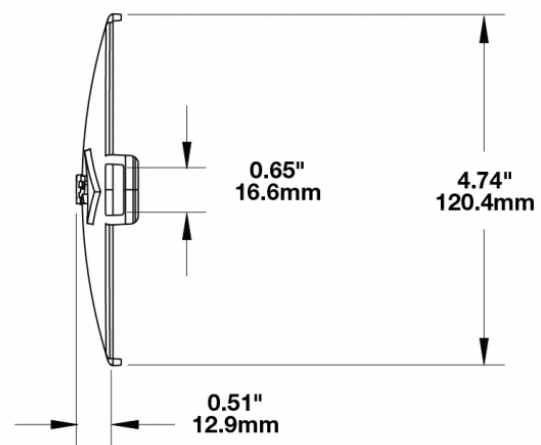

PRODUCT DIMENSIONS

Print date: 2026-04-07

© 2026 J.W. Speaker Corporation • Germantown, WI U.S.A.
www.jwspeaker.com • speaker@jwspeaker.com • 262.251.6660

J.W. SPEAKER
Engineered. Lighting. Solutions.