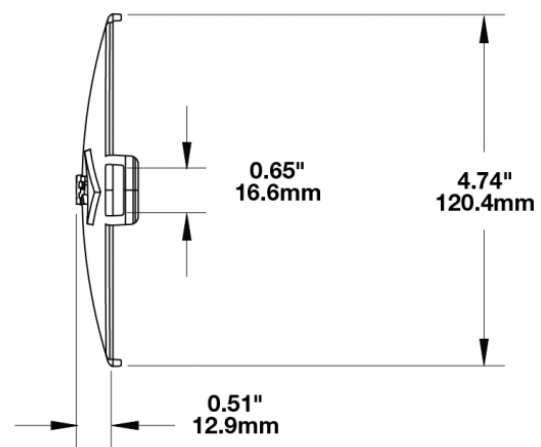

PRODUCT DIMENSIONS

Print date: 2018-11-17

© 2018 J.W. Speaker Corporation • Germantown, WI U.S.A.
www.jwspeaker.com • speaker@jwspeaker.com • 262.251.6660