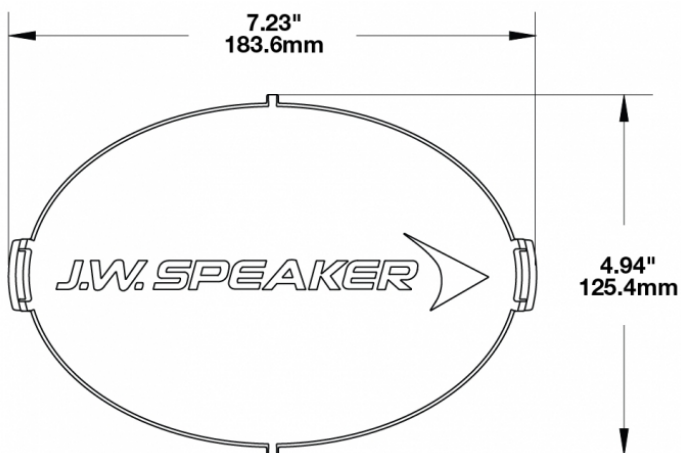

PRODUCT DIMENSIONS

Print date: 2024-11-03

© 2024 J.W. Speaker Corporation • Germantown, WI U.S.A.
www.jwspeaker.com • speaker@jwspeaker.com • 262.251.6660