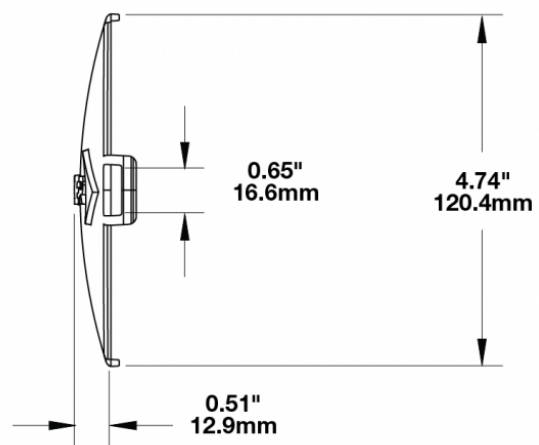

PRODUCT DIMENSIONS

Print date: 2017-09-26

© 2017 J.W. Speaker Corporation • Germantown, WI U.S.A.
www.jwspeaker.com • speaker@jwspeaker.com • 262.251.6660

J.W. SPEAKER®
Engineered. Lighting. Solutions.