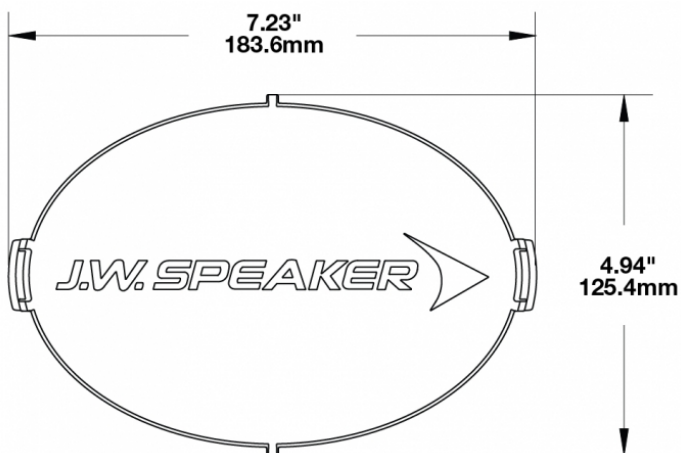

PRODUCT DIMENSIONS

Print date: 2026-05-01

© 2026 J.W. Speaker Corporation • Germantown, WI U.S.A.
www.jwspeaker.com • speaker@jwspeaker.com • 262.251.6660

J.W. SPEAKER
Engineered. Lighting. Solutions.