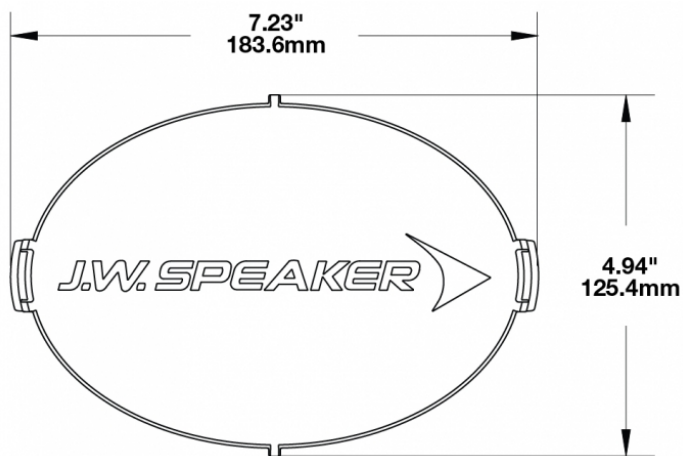

Clear Replacement Lens Cover for Model TS3001V

PRODUCT INFORMATION

Description	Clear Replacement Lens Cover for Model TS3001V
Height	120.37 mm / 4.74 in
Width	183.64 mm / 7.23 in
Depth	12.93 mm / 0.51 in
Shape	Oval
Outer Lens Material	Polycarbonate
Outer Lens Color	Clear
Shipping Weight	0.80 lbs / 0.36 kgs

Clear Replacement Lens Cover for Model TS3001V

REGULATORY STANDARDS COMPLIANCE

Buy America Standards

Eco Friendly

SUITS THESE PRODUCTS

7" x 5" Oval LED Auxiliary Light

LED Auxiliary Light -
Model TS3001V

Print date: 2018-02-20