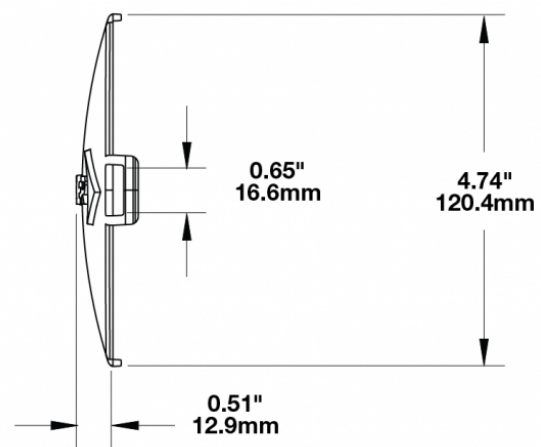

Clear Replacement Lens Cover for Model TS3001V

PRODUCT INFORMATION

Description	Clear Replacement Lens Cover for Model TS3001V
Height	120.37 mm / 4.74 in
Width	183.64 mm / 7.23 in
Depth	12.93 mm / 0.51 in
Shape	Oval
Outer Lens Material	Polycarbonate
Outer Lens Color	Clear
Shipping Weight	0.80 lbs / 0.36 kgs

Buy America Standards

Eco Friendly

SUITS THESE PRODUCTS

7" x 5" Oval LED Auxiliary Light

LED Auxiliary Light -
Model TS3001V

Print date: 2017-07-24

© 2017 J.W. Speaker Corporation • Germantown, WI U.S.A.
www.jwspeaker.com • speaker@jwspeaker.com • 262.251.6660