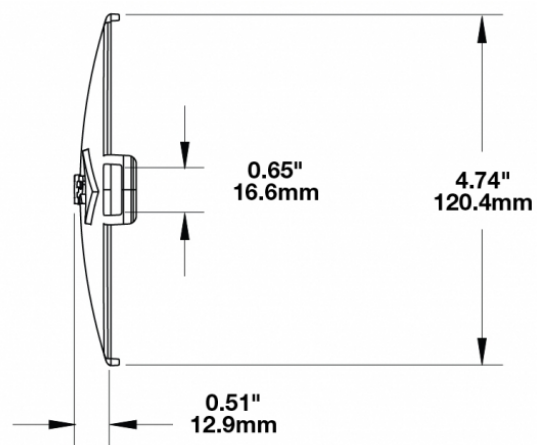

PRODUCT DIMENSIONS

Print date: 2024-11-03

© 2024 J.W. Speaker Corporation • Germantown, WI U.S.A.
www.jwspeaker.com • speaker@jwspeaker.com • 262.251.6660