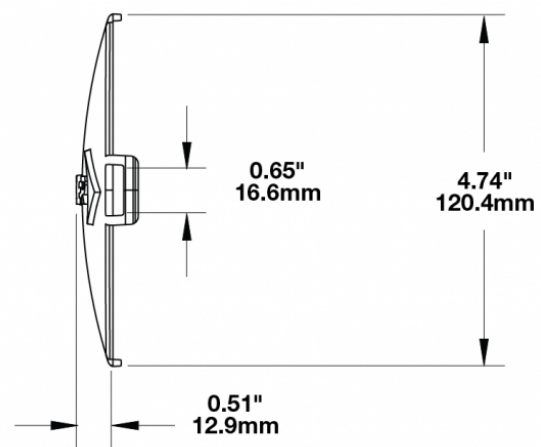

Clear Replacement Lens Cover for Model TS3001V

PRODUCT INFORMATION

Description	Clear Replacement Lens Cover for Model TS3001V
Height	120.37 mm / 4.74 in
Width	183.64 mm / 7.23 in
Depth	12.93 mm / 0.51 in
Shape	Oval
Outer Lens Material	Polycarbonate
Outer Lens Color	Clear
Shipping Weight	0.80 lbs / 0.36 kgs

Clear Replacement Lens Cover for Model TS3001V

REGULATORY STANDARDS COMPLIANCE

Buy America Standards

Eco Friendly

SUITS THESE PRODUCTS

7" x 5" Oval LED Auxiliary Light

LED Auxiliary Light -
Model TS3001V

Print date: 2018-02-20