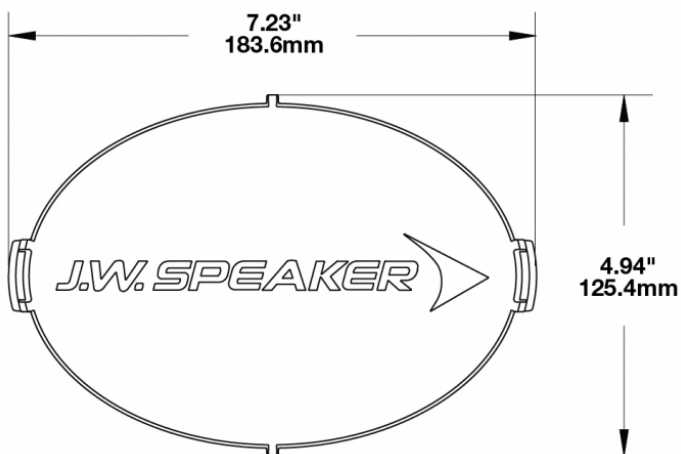

PRODUCT DIMENSIONS

Print date: 2017-09-26

© 2017 J.W. Speaker Corporation • Germantown, WI U.S.A.
www.jwspeaker.com • speaker@jwspeaker.com • 262.251.6660

J.W. SPEAKER®
Engineered. Lighting. Solutions.