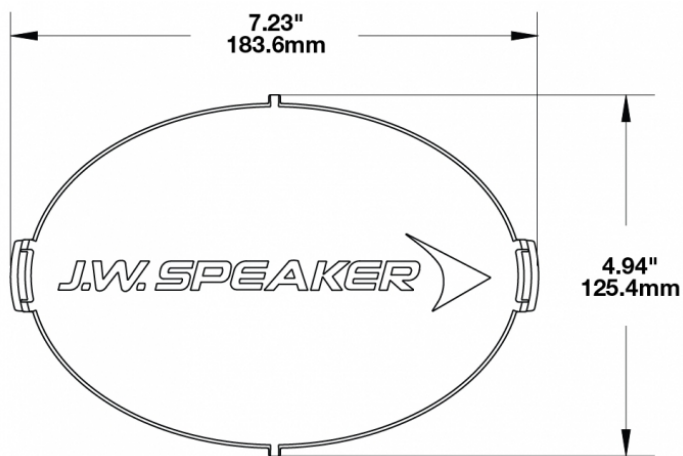

Clear Replacement Lens Cover for Model TS3001V

PRODUCT INFORMATION

Description	Clear Replacement Lens Cover for Model TS3001V
Height	120.37 mm / 4.74 in
Width	183.64 mm / 7.23 in
Depth	12.93 mm / 0.51 in
Shape	Oval
Outer Lens Material	Polycarbonate
Outer Lens Color	Clear
Shipping Weight	0.80 lbs / 0.36 kgs

PRODUCT DIMENSIONS

Print date: 2018-08-14

© 2018 J.W. Speaker Corporation • Germantown, WI U.S.A.
 www.jwspeaker.com • speaker@jwspeaker.com • 262.251.6660

Clear Replacement Lens Cover for Model TS3001V

REGULATORY STANDARDS COMPLIANCE

Buy America Standards

Eco Friendly

SUITS THESE PRODUCTS

7" x 5" Oval LED Auxiliary Light

LED Auxiliary Light -
Model TS3001V

Print date: 2018-08-14

© 2018 J.W. Speaker Corporation • Germantown, WI U.S.A.
www.jwspeaker.com • speaker@jwspeaker.com • 262.251.6660