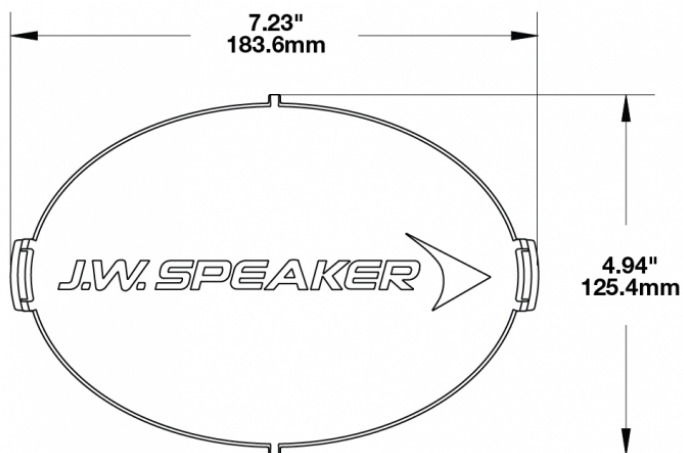

Clear Replacement Lens Cover for Model TS3001V

PRODUCT INFORMATION

| | |
|----------------------------|--|
| Description | Clear Replacement Lens Cover for Model TS3001V |
| Height | 120.37 mm / 4.74 in |
| Width | 183.64 mm / 7.23 in |
| Depth | 12.93 mm / 0.51 in |
| Shape | Oval |
| Outer Lens Material | Polycarbonate |
| Outer Lens Color | Clear |
| Product Weight | 0.15 lbs / 0.07 kgs |
| Shipping Weight | 0.80 lbs / 0.36 kgs |

PRODUCT DIMENSIONS

Print date: 2026-06-23

© 2026 J.W. Speaker Corporation • Germantown, WI U.S.A.
 www.jwspeaker.com • speaker@jwspeaker.com • 262.251.6660

J.W. SPEAKER
 Engineered. Lighting. Solutions.

Clear Replacement Lens Cover for Model TS3001V

SUITS THESE PRODUCTS

7" x 5" Oval LED Off road Lights

LED Off road Light -
Model TS3001V

Print date: 2026-06-23

© 2026 J.W. Speaker Corporation • Germantown, WI U.S.A.
www.jwspeaker.com • speaker@jwspeaker.com • 262.251.6660