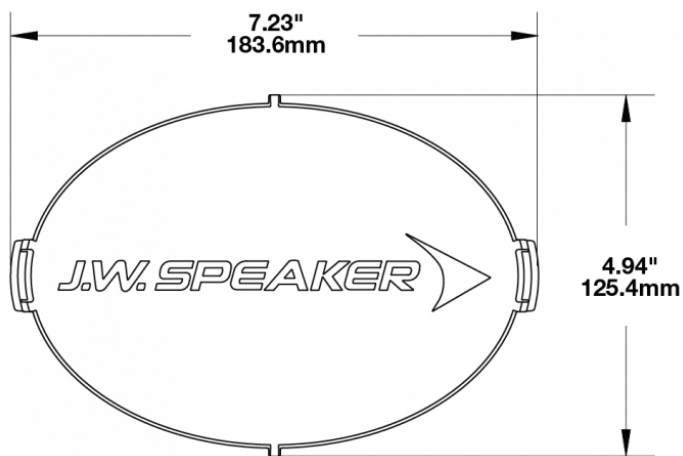

PRODUCT DIMENSIONS

Print date: 2018-11-17

© 2018 J.W. Speaker Corporation • Germantown, WI U.S.A.
www.jwspeaker.com • speaker@jwspeaker.com • 262.251.6660