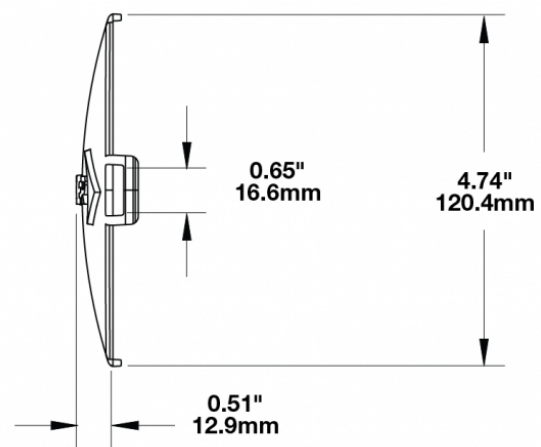

PRODUCT DIMENSIONS

Print date: 2018-08-14

© 2018 J.W. Speaker Corporation • Germantown, WI U.S.A.
www.jwspeaker.com • speaker@jwspeaker.com • 262.251.6660