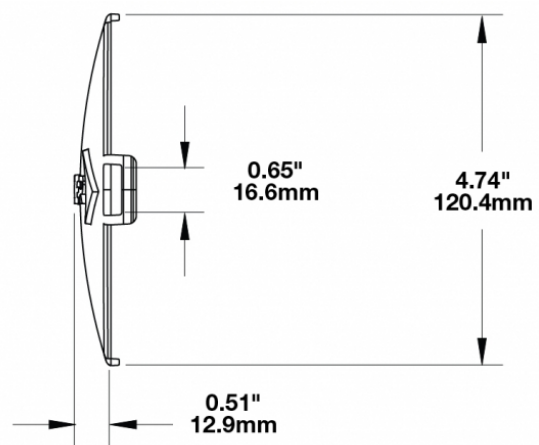

PRODUCT DIMENSIONS

Print date: 2026-05-01

© 2026 J.W. Speaker Corporation • Germantown, WI U.S.A.
www.jwspeaker.com • speaker@jwspeaker.com • 262.251.6660

J.W. SPEAKER
Engineered. Lighting. Solutions.