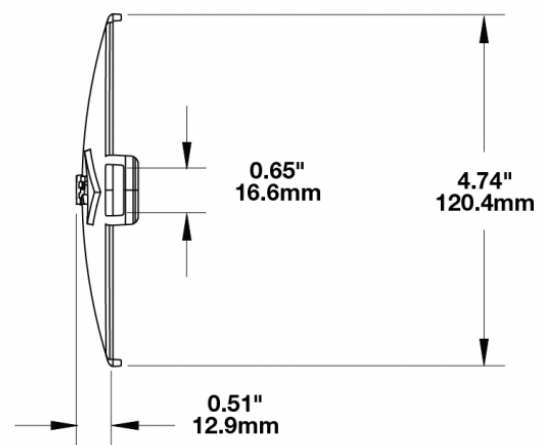

PRODUCT DIMENSIONS

Print date: 2018-06-23

© 2018 J.W. Speaker Corporation • Germantown, WI U.S.A.
www.jwspeaker.com • speaker@jwspeaker.com • 262.251.6660

J.W. SPEAKER
Engineered. Lighting. Solutions.