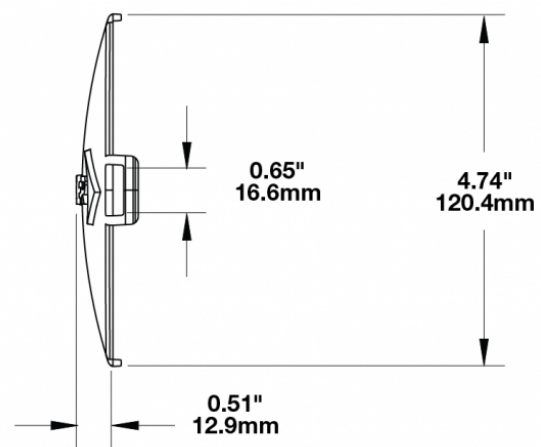

PRODUCT DIMENSIONS

Print date: 2017-11-25

© 2017 J.W. Speaker Corporation • Germantown, WI U.S.A.
www.jwspeaker.com • speaker@jwspeaker.com • 262.251.6660