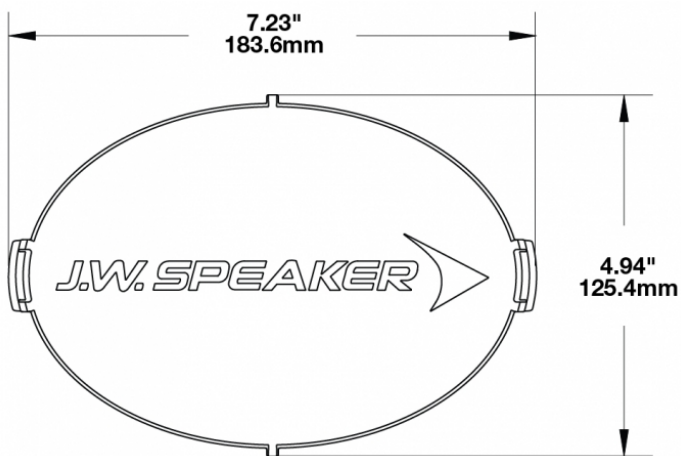

PRODUCT DIMENSIONS

Print date: 2017-05-28

© 2017 J.W. Speaker Corporation • Germantown, WI U.S.A.
www.jwspeaker.com • speaker@jwspeaker.com • 262.251.6660