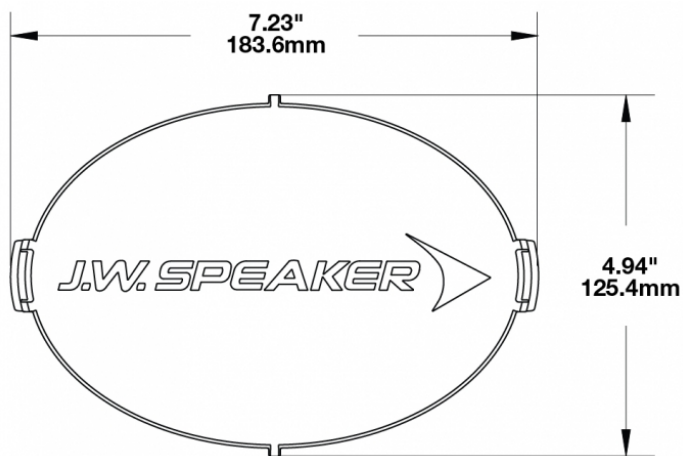

Clear Replacement Lens Cover for Model TS3001V

PRODUCT INFORMATION

Description	Clear Replacement Lens Cover for Model TS3001V
Height	120.37 mm / 4.74 in
Width	183.64 mm / 7.23 in
Depth	12.93 mm / 0.51 in
Shape	Oval
Outer Lens Material	Polycarbonate
Outer Lens Color	Clear
Shipping Weight	0.80 lbs / 0.36 kgs

PRODUCT DIMENSIONS

Print date: 2017-07-24

© 2017 J.W. Speaker Corporation • Germantown, WI U.S.A.
 www.jwspeaker.com • speaker@jwspeaker.com • 262.251.6660

Clear Replacement Lens Cover for Model TS3001V

REGULATORY STANDARDS COMPLIANCE

Buy America Standards

Eco Friendly

SUITS THESE PRODUCTS

7" x 5" Oval LED Auxiliary Light

LED Auxiliary Light -
Model TS3001V

Print date: 2017-07-24

© 2017 J.W. Speaker Corporation • Germantown, WI U.S.A.
www.jwspeaker.com • speaker@jwspeaker.com • 262.251.6660