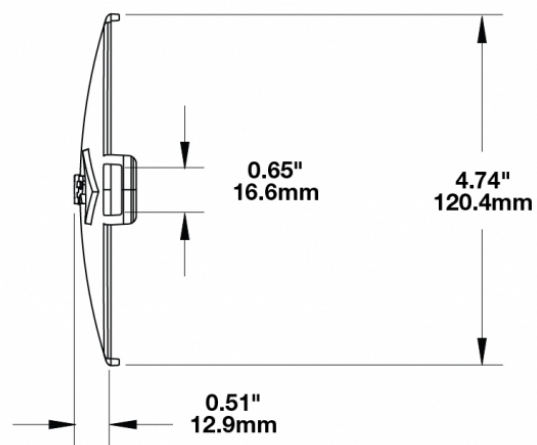

PRODUCT DIMENSIONS

Print date: 2026-06-03

© 2026 J.W. Speaker Corporation • Germantown, WI U.S.A.
www.jwspeaker.com • speaker@jwspeaker.com • 262.251.6660

J.W. SPEAKER
Engineered. Lighting. Solutions.