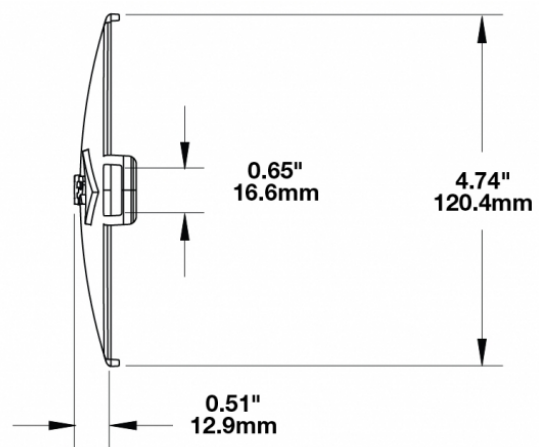

PRODUCT DIMENSIONS

Print date: 2017-05-28

© 2017 J.W. Speaker Corporation • Germantown, WI U.S.A.
www.jwspeaker.com • speaker@jwspeaker.com • 262.251.6660