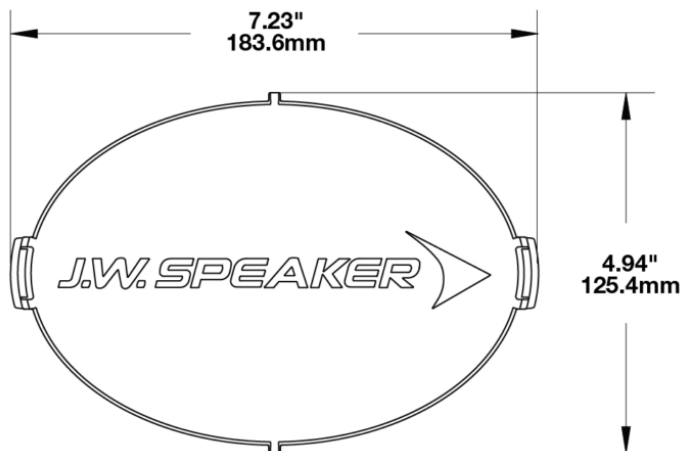

Black Replacement Lens Cover for Model TS3001V

PRODUCT INFORMATION

Description	Black Replacement Lens Cover for Model TS3001V
Height	120.37 mm / 4.74 in
Width	183.64 mm / 7.23 in
Depth	12.93 mm / 0.51 in
Shape	Oval
Outer Lens Material	Polycarbonate
Outer Lens Color	Black
Product Weight	0.15 lbs / 0.07 kgs
Shipping Weight	0.25 lbs / 0.11 kgs

PRODUCT DIMENSIONS

Print date: 2026-05-03

© 2026 J.W. Speaker Corporation • Germantown, WI U.S.A.
www.jwspeaker.com • speaker@jwspeaker.com • 262.251.6660

J.W. SPEAKER 
 Engineered. Lighting. Solutions.

Black Replacement Lens Cover for Model TS3001V

SUITS THESE PRODUCTS

7" x 5" Oval LED Off road Lights

LED Off road Light -
Model TS3001V

Print date: 2026-05-03

© 2026 J.W. Speaker Corporation • Germantown, WI U.S.A.
www.jwspeaker.com • speaker@jwspeaker.com • 262.251.6660