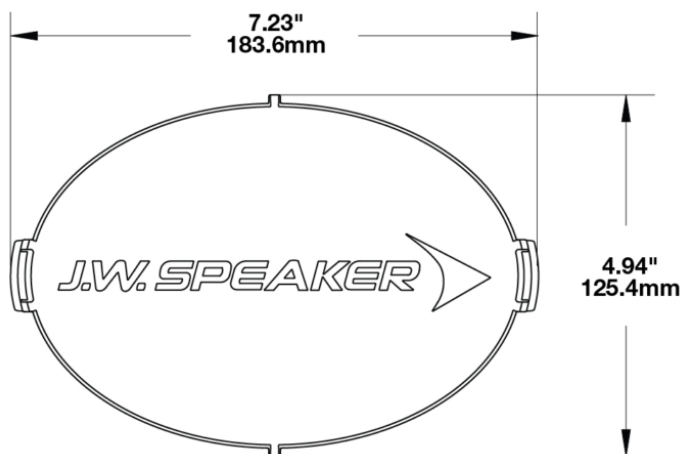

Black Replacement Lens Cover for Model TS3001V

PRODUCT INFORMATION

Description	Black Replacement Lens Cover for Model TS3001V
Height	120.37 mm / 4.74 in
Width	183.64 mm / 7.23 in
Depth	12.93 mm / 0.51 in
Shape	Oval
Outer Lens Material	Polycarbonate
Outer Lens Color	Black
Product Weight	0.15 lbs / 0.07 kgs
Shipping Weight	0.25 lbs / 0.11 kgs

PRODUCT DIMENSIONS

Print date: 2019-12-15

© 2019 J.W. Speaker Corporation • Germantown, WI U.S.A.
www.jwspeaker.com • speaker@jwspeaker.com • 262.251.6660

Black Replacement Lens Cover for Model TS3001V

REGULATORY STANDARDS COMPLIANCE