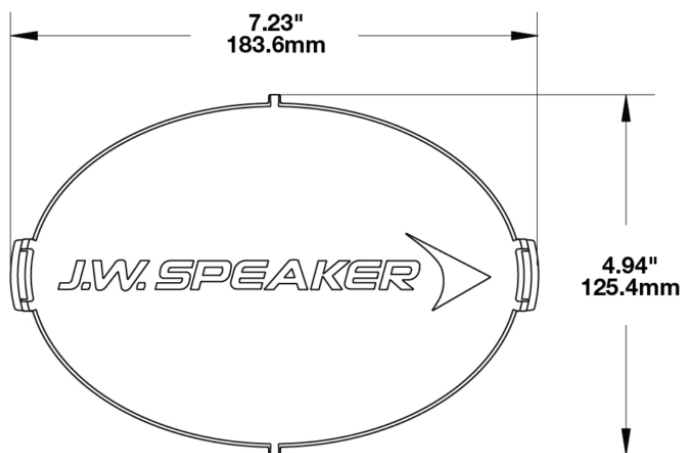

PRODUCT DIMENSIONS

Print date: 2024-06-13

© 2024 J.W. Speaker Corporation • Germantown, WI U.S.A.
www.jwspeaker.com • speaker@jwspeaker.com • 262.251.6660

J.W. SPEAKER
Engineered. Lighting. Solutions.