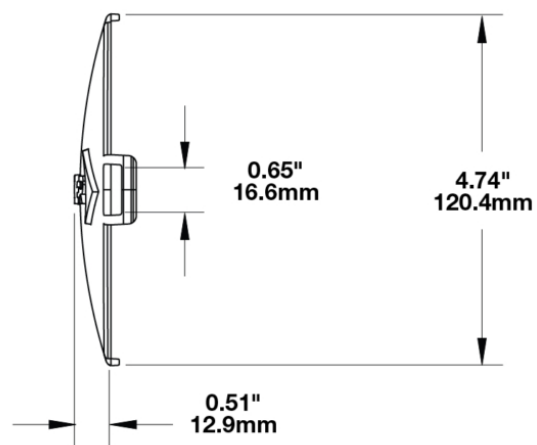

PRODUCT DIMENSIONS

Print date: 2024-06-13

© 2024 J.W. Speaker Corporation • Germantown, WI U.S.A.
www.jwspeaker.com • speaker@jwspeaker.com • 262.251.6660

J.W. SPEAKER
Engineered. Lighting. Solutions.