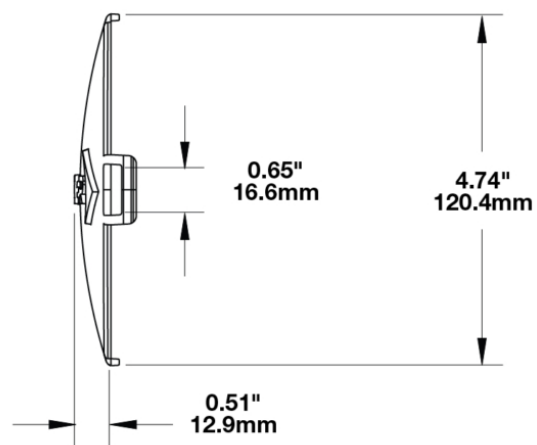

PRODUCT DIMENSIONS

Print date: 2024-07-27

© 2024 J.W. Speaker Corporation • Germantown, WI U.S.A.
www.jwspeaker.com • speaker@jwspeaker.com • 262.251.6660