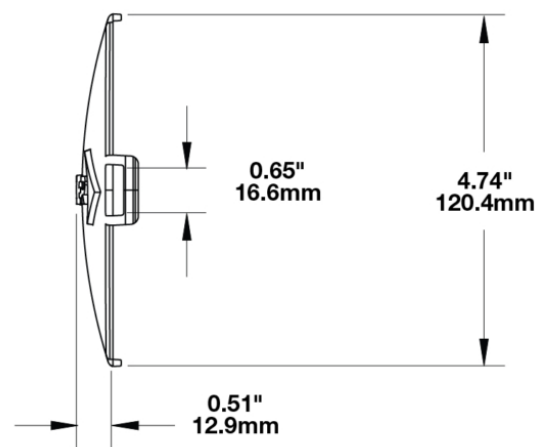

PRODUCT DIMENSIONS

Print date: 2019-12-15

© 2019 J.W. Speaker Corporation • Germantown, WI U.S.A.
www.jwspeaker.com • speaker@jwspeaker.com • 262.251.6660