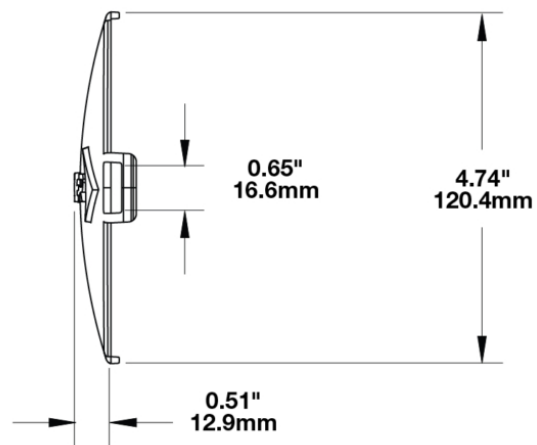

PRODUCT DIMENSIONS

Print date: 2026-05-03

© 2026 J.W. Speaker Corporation • Germantown, WI U.S.A.
www.jwspeaker.com • speaker@jwspeaker.com • 262.251.6660

J.W. SPEAKER
Engineered. Lighting. Solutions.