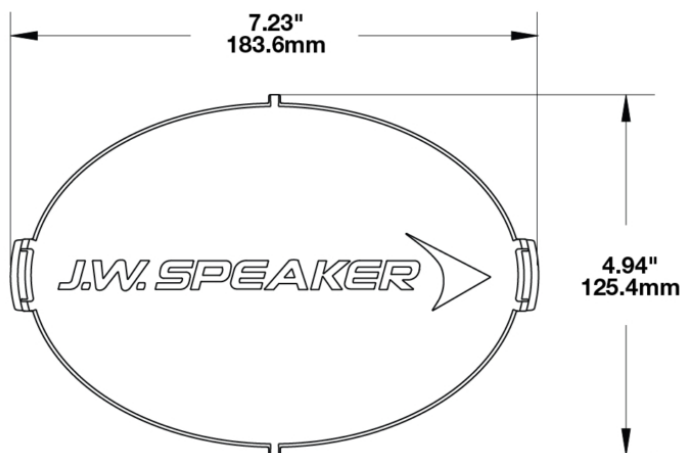

Black Replacement Lens Cover for Model TS3001V

PRODUCT INFORMATION

Description	Black Replacement Lens Cover for Model TS3001V
Height	120.37 mm / 4.74 in
Width	183.64 mm / 7.23 in
Depth	12.93 mm / 0.51 in
Shape	Oval
Outer Lens Material	Polycarbonate
Outer Lens Color	Black
Product Weight	0.15 lbs / 0.07 kgs
Shipping Weight	0.25 lbs / 0.11 kgs

PRODUCT DIMENSIONS

Print date: 2024-07-27

© 2024 J.W. Speaker Corporation • Germantown, WI U.S.A.
www.jwspeaker.com • speaker@jwspeaker.com • 262.251.6660

Black Replacement Lens Cover for Model TS3001V

REGULATORY STANDARDS COMPLIANCE

SUITS THESE PRODUCTS

7" x 5" Oval LED Off road Lights

LED Off road Light -
Model TS3001V

Print date: 2024-07-27

© 2024 J.W. Speaker Corporation • Germantown, WI U.S.A.
www.jwspeaker.com • speaker@jwspeaker.com • 262.251.6660