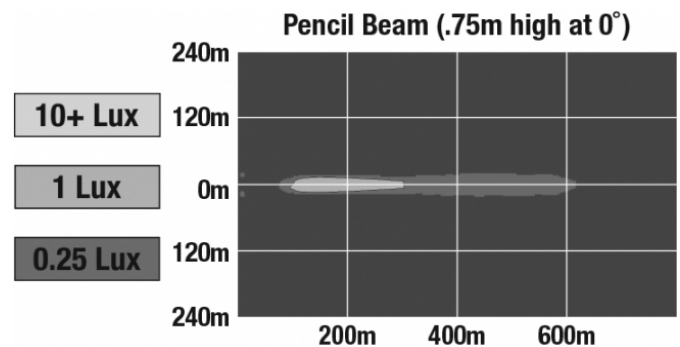

REGULATORY STANDARDS COMPLIANCE

Buy America Standards

Eco Friendly

PHOTOMETRIC SPECIFICATIONS

Raw Lumen Output	1,960
Effective Lumen Output	1,080
Candela Output	96,000
Beam Pattern(s)	Forward Lighting - Pencil