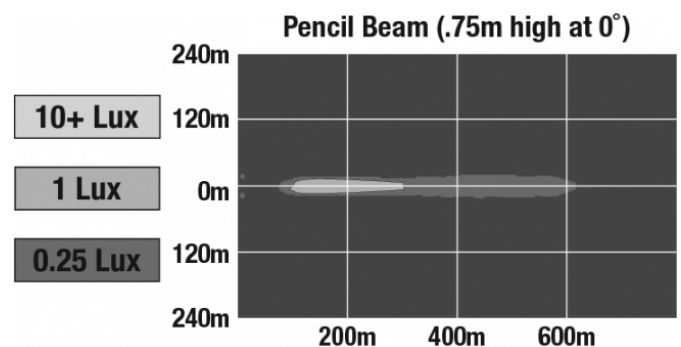

## PHOTOMETRIC SPECIFICATIONS

<b>Raw Lumen Output</b>	1,960
<b>Effective Lumen Output</b>	1,080
<b>Candela Output</b>	96,000
<b>Beam Pattern(s)</b>	Forward Lighting - Pencil

Print date: 2026-06-23

© 2026 J.W. Speaker Corporation • Germantown, WI U.S.A.  
www.jwspeaker.com • speaker@jwspeaker.com • 262.251.6660