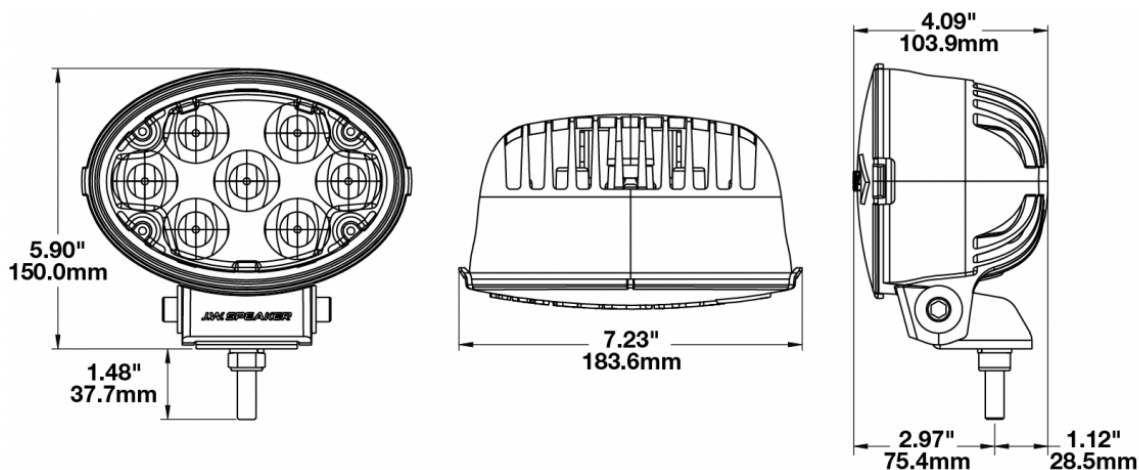

PRODUCT DIMENSIONS

Print date: 2020-08-13

© 2020 J.W. Speaker Corporation • Germantown, WI U.S.A.
www.jwspeaker.com • speaker@jwspeaker.com • 262.251.6660

J.W. SPEAKER
Engineered. Lighting. Solutions.