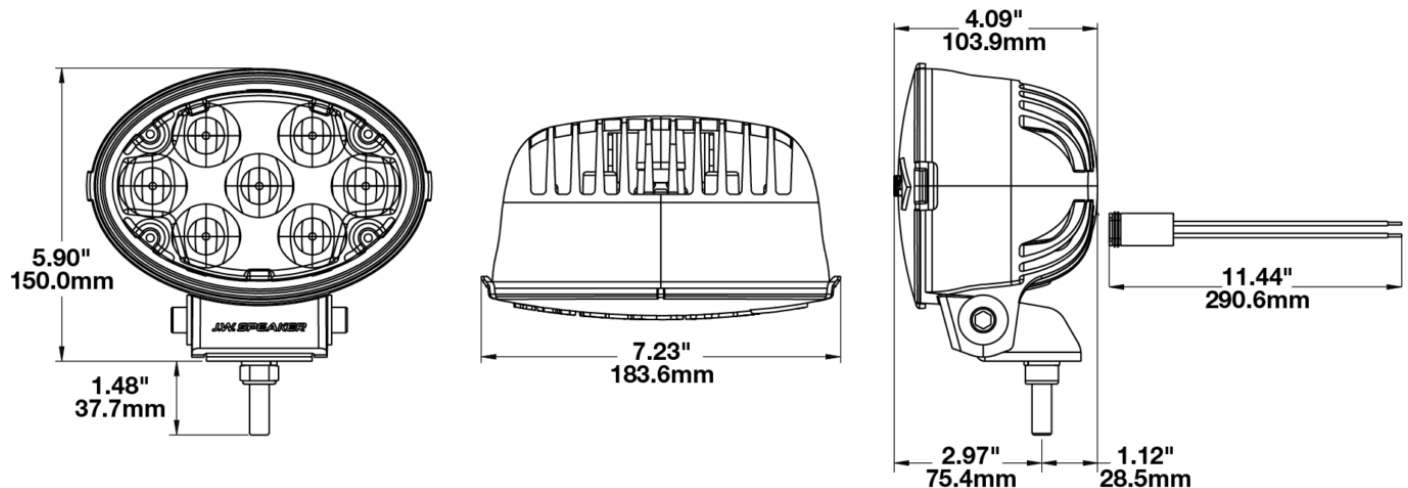

PRODUCT DIMENSIONS

Print date: 2026-05-01

© 2026 J.W. Speaker Corporation • Germantown, WI U.S.A.
www.jwspeaker.com • speaker@jwspeaker.com • 262.251.6660

J.W. SPEAKER
Engineered. Lighting. Solutions.