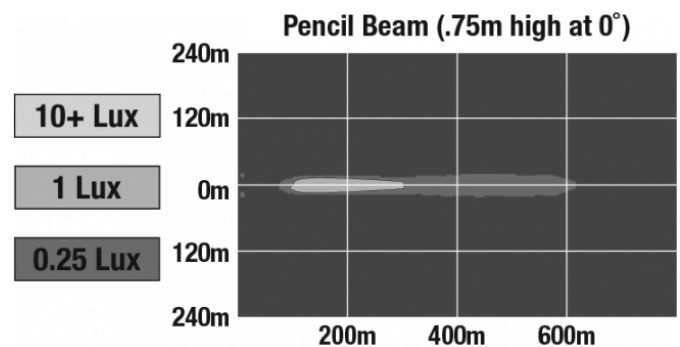

## PHOTOMETRIC SPECIFICATIONS

<b>Raw Lumen Output</b>	1,960
<b>Effective Lumen Output</b>	1,080
<b>Candela Output</b>	96,000
<b>Beam Pattern(s)</b>	Forward Lighting - Pencil

Print date: 2026-06-07

© 2026 J.W. Speaker Corporation • Germantown, WI U.S.A.  
www.jwspeaker.com • speaker@jwspeaker.com • 262.251.6660