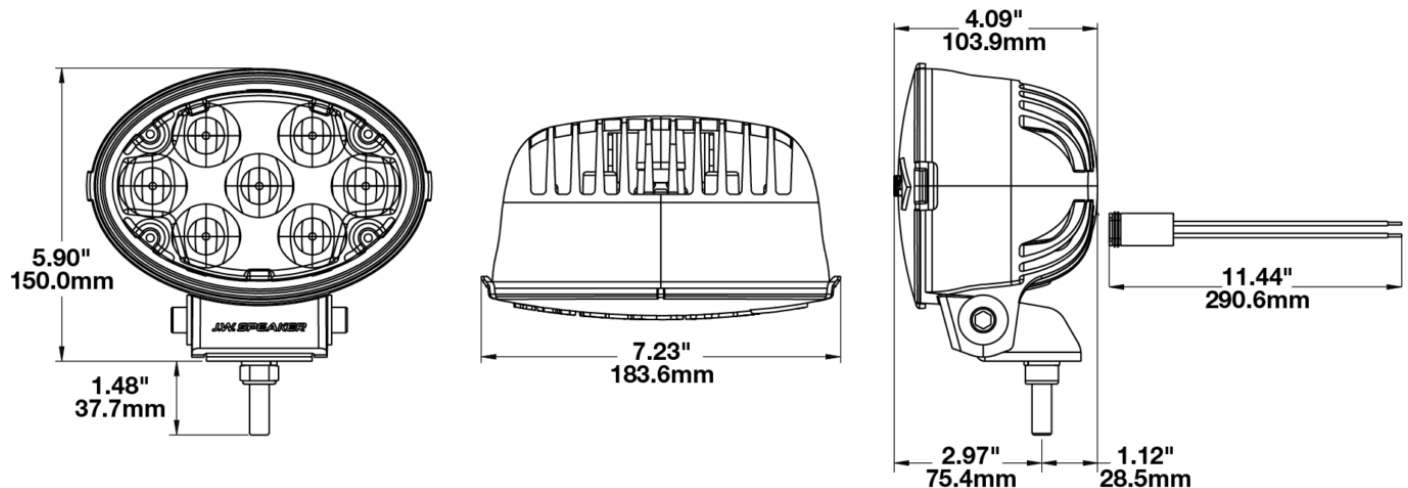

PRODUCT DIMENSIONS

Print date: 2026-05-14

© 2026 J.W. Speaker Corporation • Germantown, WI U.S.A.
www.jwspeaker.com • speaker@jwspeaker.com • 262.251.6660

J.W. SPEAKER
Engineered. Lighting. Solutions.