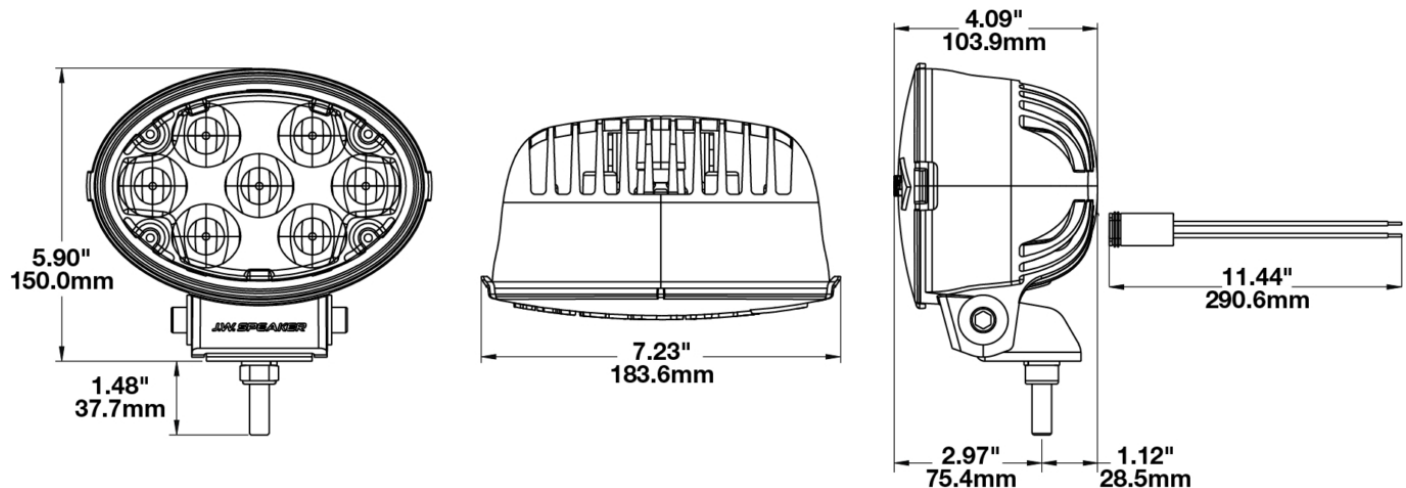

PRODUCT DIMENSIONS

Print date: 2026-06-23

© 2026 J.W. Speaker Corporation • Germantown, WI U.S.A.
www.jwspeaker.com • speaker@jwspeaker.com • 262.251.6660

J.W. SPEAKER
Engineered. Lighting. Solutions.