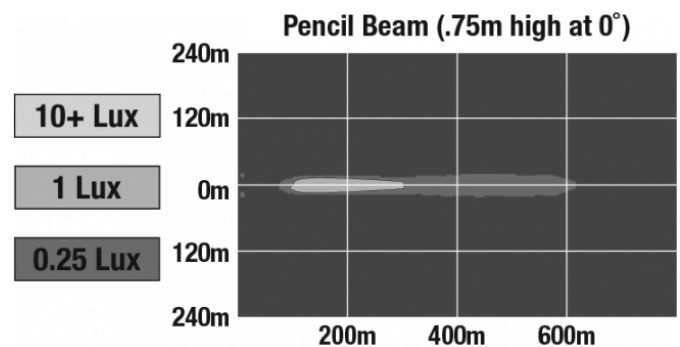

Print date: 2026-05-14

© 2026 J.W. Speaker Corporation • Germantown, WI U.S.A.
www.jwspeaker.com • speaker@jwspeaker.com • 262.251.6660