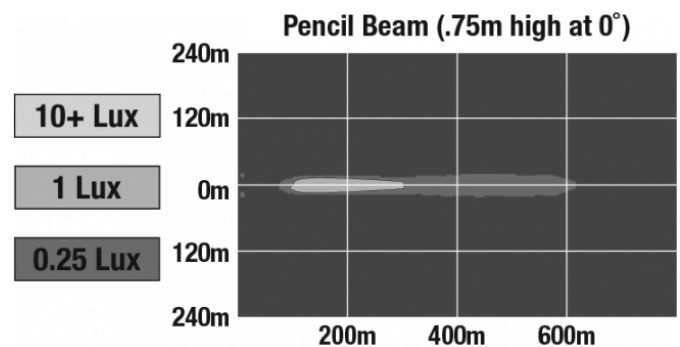

## PHOTOMETRIC SPECIFICATIONS

<b>Raw Lumen Output</b>	1,960
<b>Effective Lumen Output</b>	1,080
<b>Candela Output</b>	96,000
<b>Beam Pattern(s)</b>	Forward Lighting - Pencil

Print date: 2026-05-14

© 2026 J.W. Speaker Corporation • Germantown, WI U.S.A.  
www.jwspeaker.com • speaker@jwspeaker.com • 262.251.6660