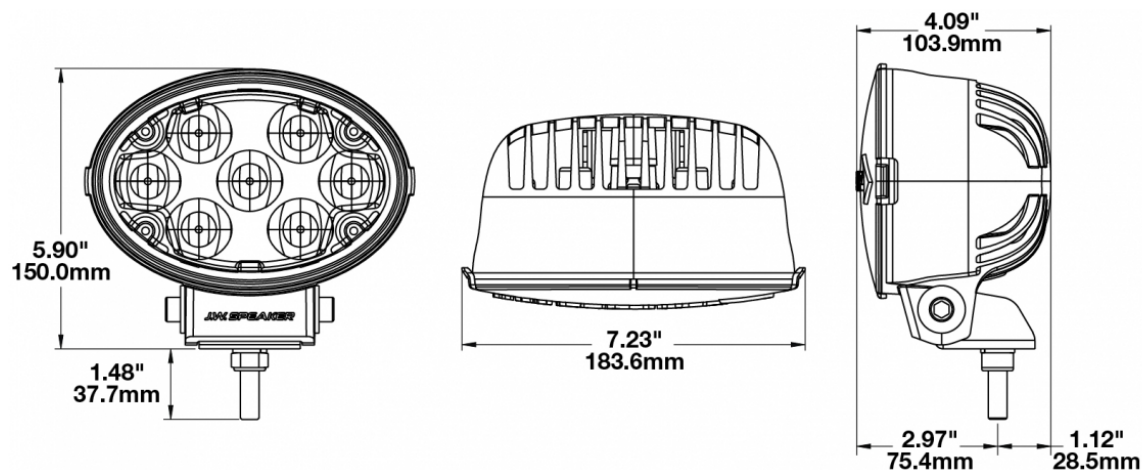

PRODUCT DIMENSIONS

Print date: 2021-01-23

© 2021 J.W. Speaker Corporation • Germantown, WI U.S.A.
www.jwspeaker.com • speaker@jwspeaker.com • 262.251.6660

J.W. SPEAKER
Engineered. Lighting. Solutions.