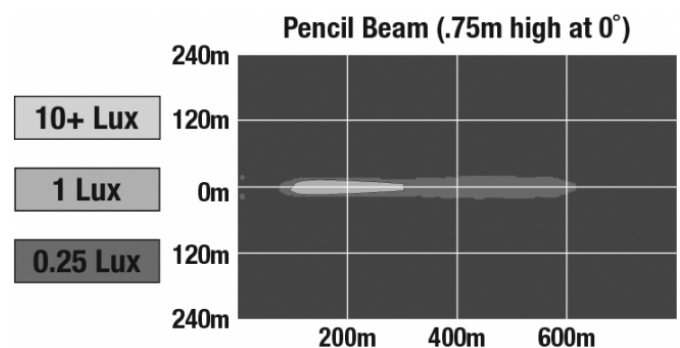

REGULATORY STANDARDS COMPLIANCE

Buy America Standards
IEC IP67

Eco Friendly

PHOTOMETRIC SPECIFICATIONS

Raw Lumen Output	1,960
Effective Lumen Output	1,080
Candela Output	96,000
Beam Pattern(s)	Forward Lighting - Pencil