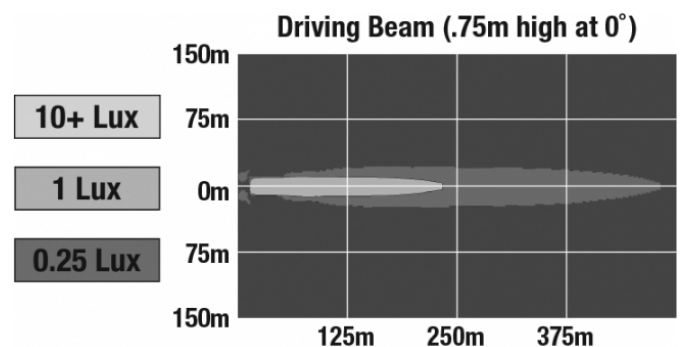

## PHOTOMETRIC SPECIFICATIONS

<b>Raw Lumen Output</b>	1,960
<b>Effective Lumen Output</b>	1,080
<b>Candela Output</b>	55,000
<b>Beam Pattern(s)</b>	Forward Lighting - Driving

Print date: 2025-03-20

© 2025 J.W. Speaker Corporation • Germantown, WI U.S.A.  
www.jwspeaker.com • speaker@jwspeaker.com • 262.251.6660