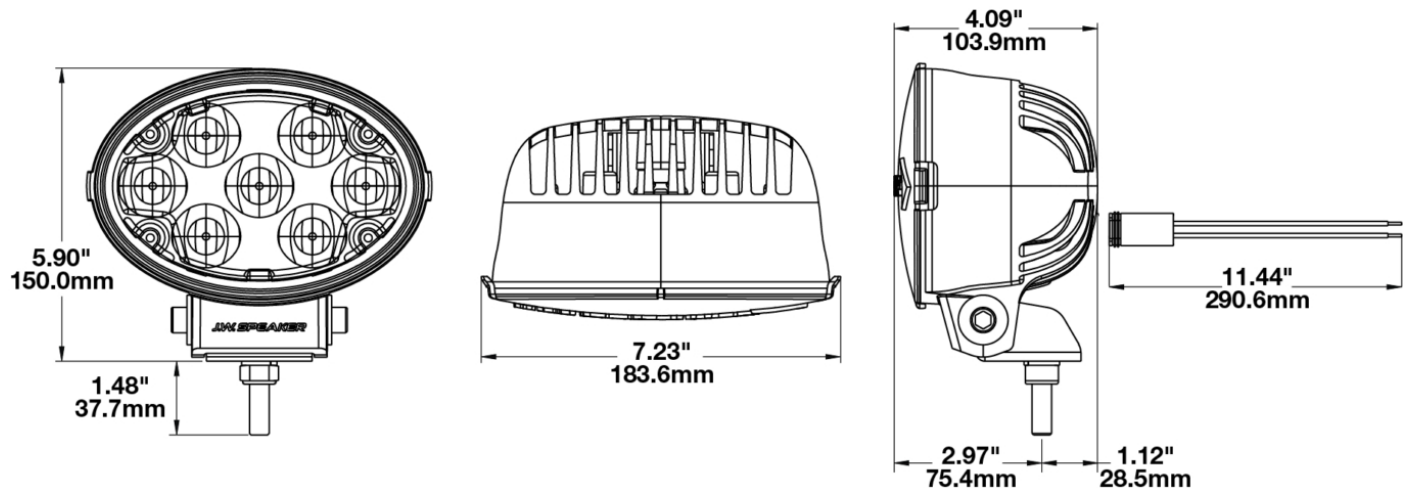

PRODUCT DIMENSIONS

Print date: 2025-03-20

© 2025 J.W. Speaker Corporation • Germantown, WI U.S.A.
www.jwspeaker.com • speaker@jwspeaker.com • 262.251.6660

J.W. SPEAKER
Engineered. Lighting. Solutions.