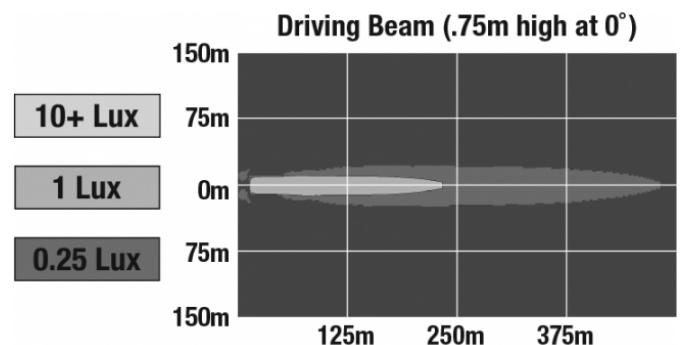

## PHOTOMETRIC SPECIFICATIONS

<b>Raw Lumen Output</b>	1,960
<b>Effective Lumen Output</b>	1,080
<b>Candela Output</b>	55,000
<b>Beam Pattern(s)</b>	Forward Lighting - Driving

Print date: 2018-05-27

© 2018 J.W. Speaker Corporation • Germantown, WI U.S.A.  
www.jwspeaker.com • speaker@jwspeaker.com • 262.251.6660