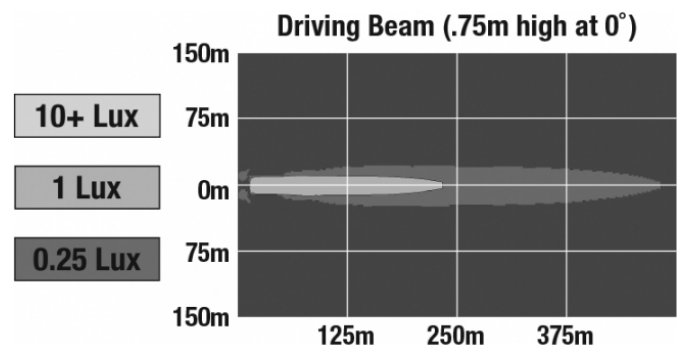

Print date: 2018-03-24

© 2018 J.W. Speaker Corporation • Germantown, WI U.S.A.
www.jwspeaker.com • speaker@jwspeaker.com • 262.251.6660