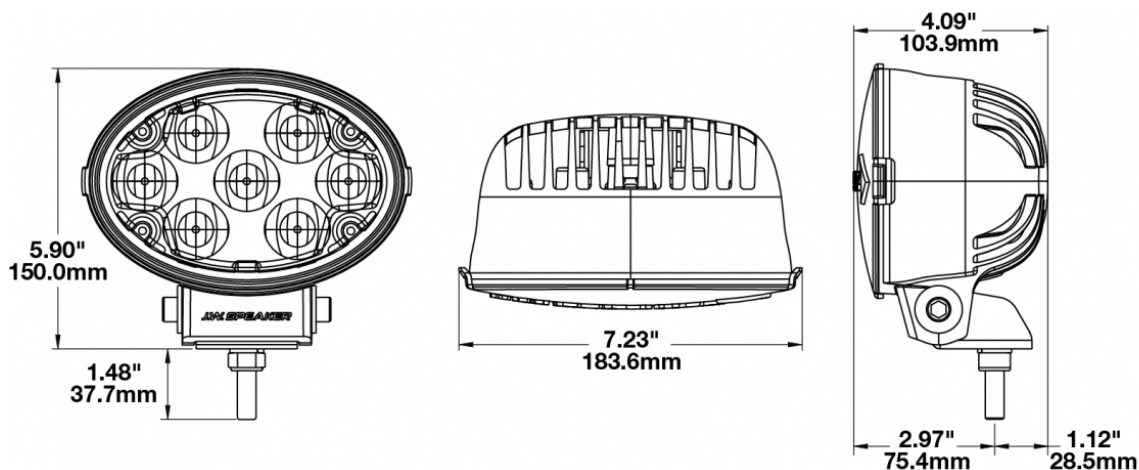

PRODUCT DIMENSIONS

Print date: 2021-04-22

© 2021 J.W. Speaker Corporation • Germantown, WI U.S.A.
www.jwspeaker.com • speaker@jwspeaker.com • 262.251.6660

J.W. SPEAKER
Engineered. Lighting. Solutions.