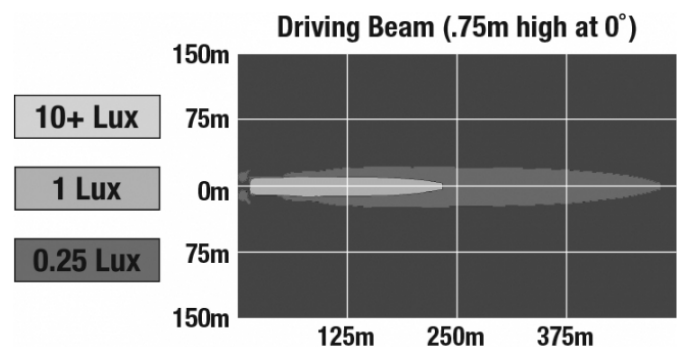

Print date: 2026-06-03

© 2026 J.W. Speaker Corporation • Germantown, WI U.S.A.
www.jwspeaker.com • speaker@jwspeaker.com • 262.251.6660

J.W. SPEAKER
Engineered. Lighting. Solutions.