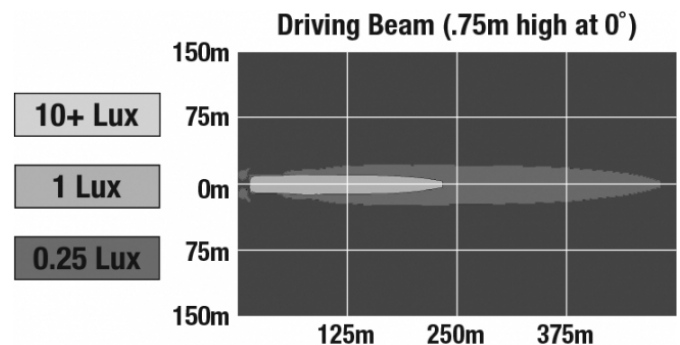

## PHOTOMETRIC SPECIFICATIONS

<b>Raw Lumen Output</b>	1,960
<b>Effective Lumen Output</b>	1,080
<b>Candela Output</b>	55,000
<b>Beam Pattern(s)</b>	Forward Lighting - Driving

Print date: 2026-06-03

© 2026 J.W. Speaker Corporation • Germantown, WI U.S.A.  
www.jwspeaker.com • speaker@jwspeaker.com • 262.251.6660