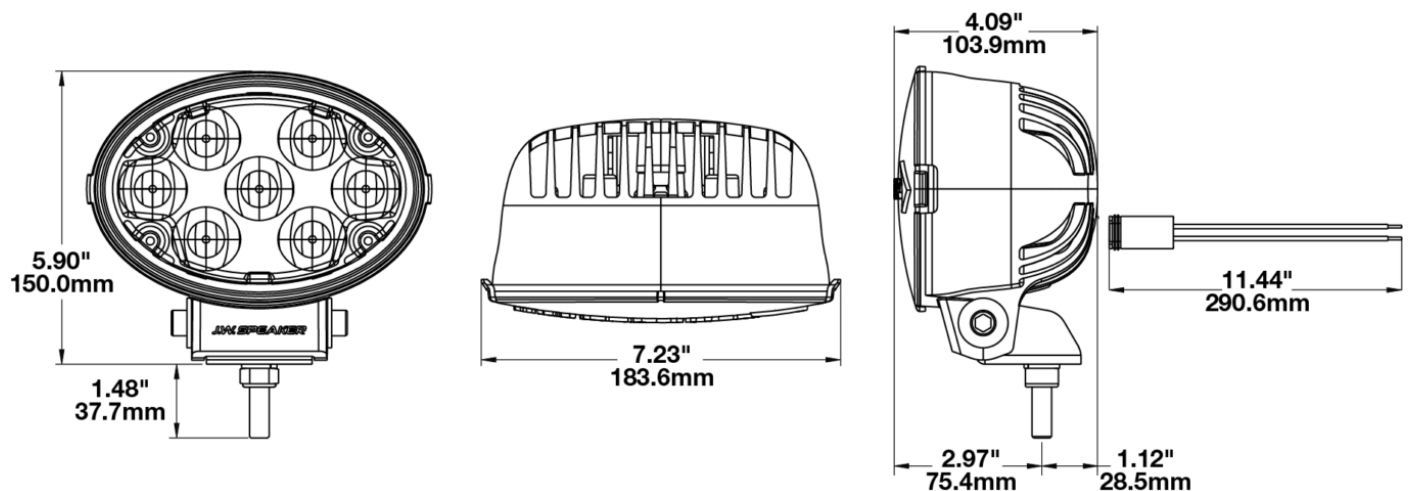

PRODUCT DIMENSIONS

Print date: 2026-06-03

© 2026 J.W. Speaker Corporation • Germantown, WI U.S.A.
www.jwspeaker.com • speaker@jwspeaker.com • 262.251.6660

J.W. SPEAKER
Engineered. Lighting. Solutions.