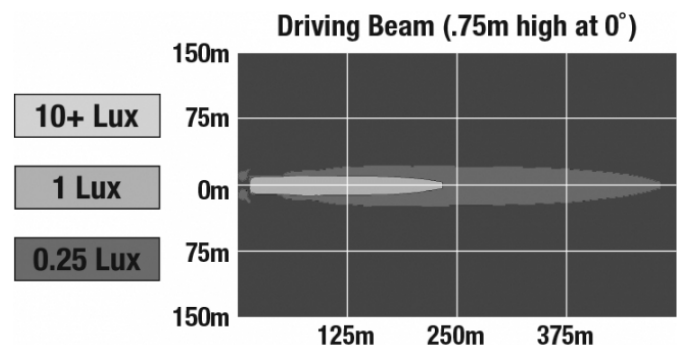

PHOTOMETRIC SPECIFICATIONS

Raw Lumen Output	1,960
Effective Lumen Output	1,080
Candela Output	55,000
Beam Pattern(s)	Forward Lighting - Driving

Print date: 2020-11-24

© 2020 J.W. Speaker Corporation • Germantown, WI U.S.A.
www.jwspeaker.com • speaker@jwspeaker.com • 262.251.6660