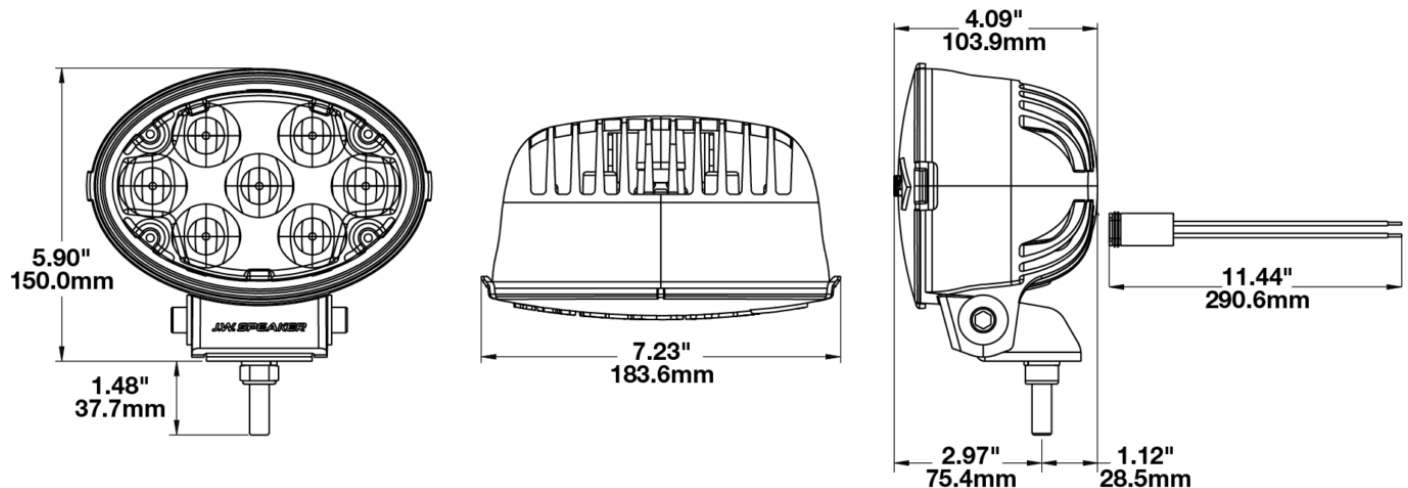

PRODUCT DIMENSIONS

Print date: 2026-04-23

© 2026 J.W. Speaker Corporation • Germantown, WI U.S.A.
www.jwspeaker.com • speaker@jwspeaker.com • 262.251.6660

J.W. SPEAKER
Engineered. Lighting. Solutions.