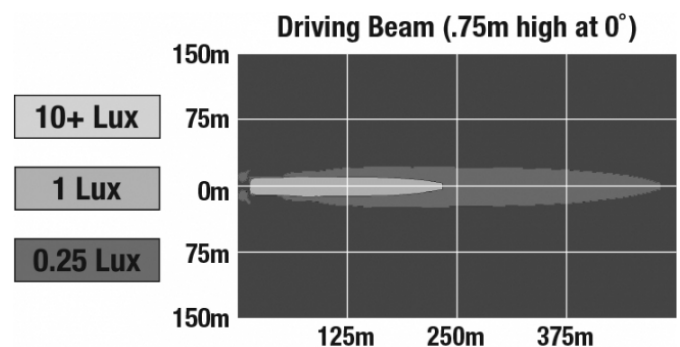

Print date: 2026-04-23

© 2026 J.W. Speaker Corporation • Germantown, WI U.S.A.
www.jwspeaker.com • speaker@jwspeaker.com • 262.251.6660

J.W. SPEAKER
Engineered. Lighting. Solutions.