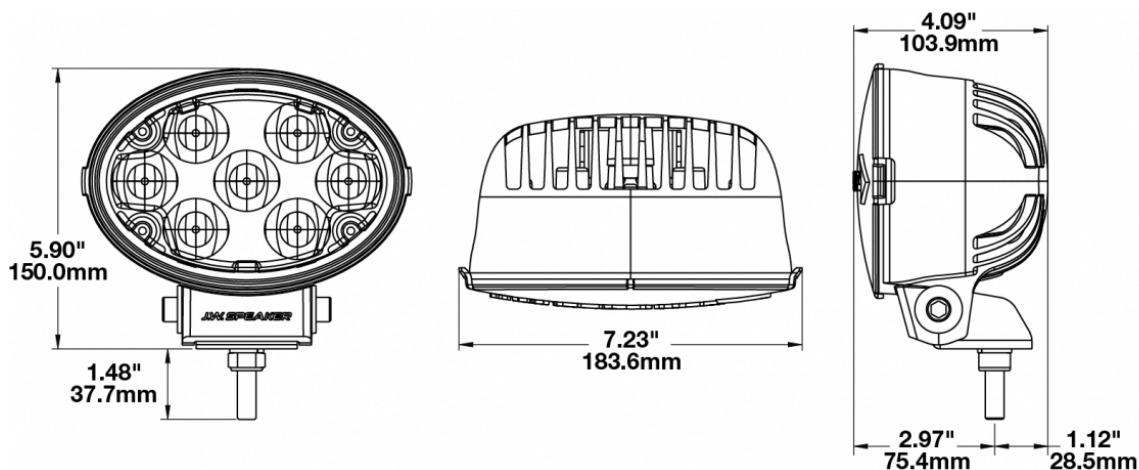

PRODUCT DIMENSIONS

Print date: 2020-11-24

© 2020 J.W. Speaker Corporation • Germantown, WI U.S.A.
www.jwspeaker.com • speaker@jwspeaker.com • 262.251.6660

J.W. SPEAKER
Engineered. Lighting. Solutions.