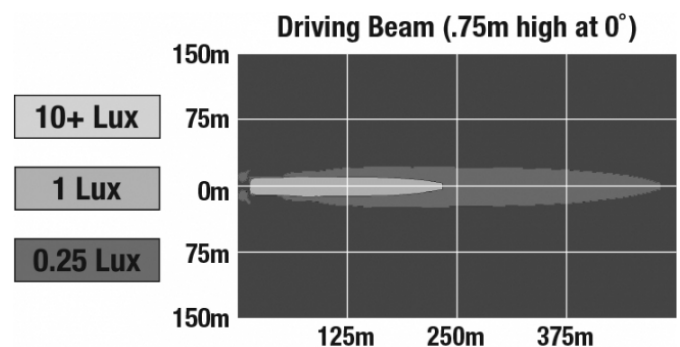

## PHOTOMETRIC SPECIFICATIONS

<b>Raw Lumen Output</b>	1,960
<b>Effective Lumen Output</b>	1,080
<b>Candela Output</b>	55,000
<b>Beam Pattern(s)</b>	Forward Lighting - Driving

**Print date: 2026-06-23**

© 2026 J.W. Speaker Corporation • Germantown, WI U.S.A.  
www.jwspeaker.com • speaker@jwspeaker.com • 262.251.6660