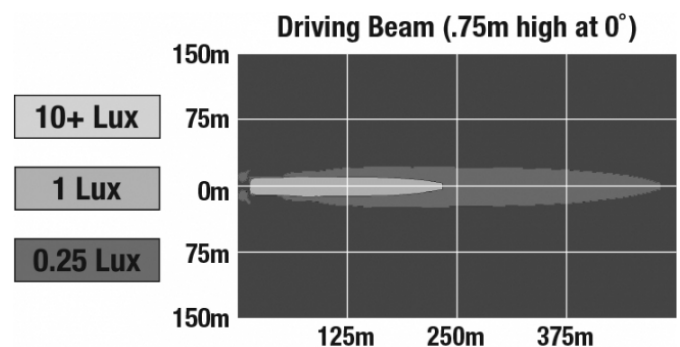

PHOTOMETRIC SPECIFICATIONS

Raw Lumen Output	1,960
Effective Lumen Output	1,080
Candela Output	55,000
Beam Pattern(s)	Forward Lighting - Driving

Print date: 2026-06-13

© 2026 J.W. Speaker Corporation • Germantown, WI U.S.A.
 www.jwspeaker.com • speaker@jwspeaker.com • 262.251.6660