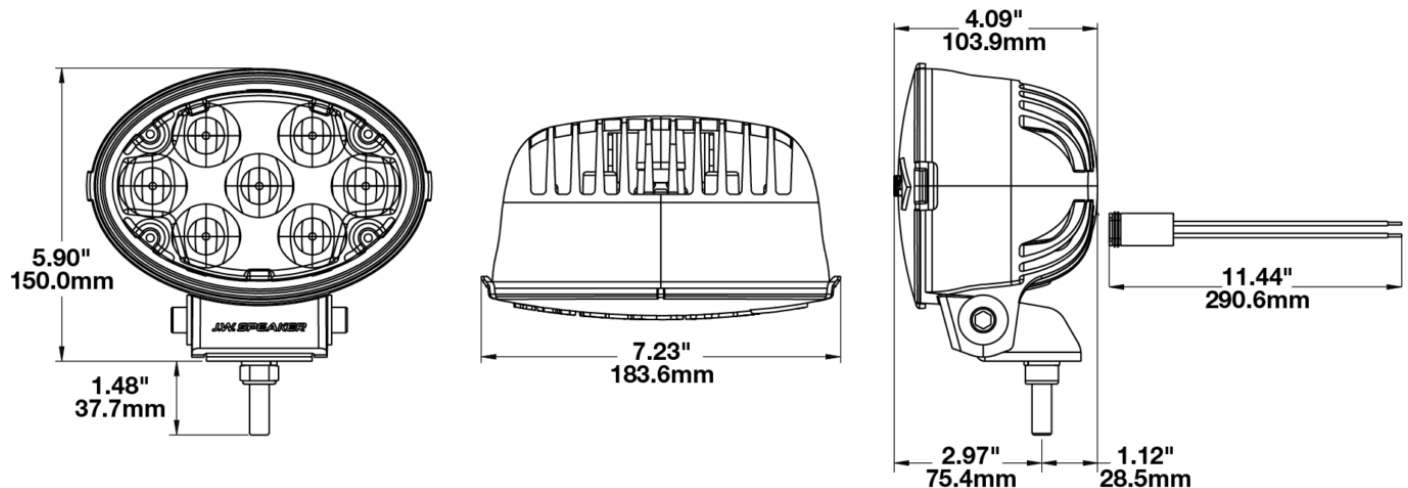

## PRODUCT INFORMATION

<b>Description</b>	12-24V DOT LED Auxiliary Light with Driving Beam - 1 Light
<b>Height</b>	150.00 mm / 5.91 in
<b>Width</b>	184.00 mm / 7.24 in
<b>Depth</b>	104.00 mm / 4.09 in
<b>Shape</b>	Oval
<b>Outer Lens Material</b>	Polycarbonate
<b>Outer Lens Color</b>	Clear
<b>Housing Material</b>	Xenoy
<b>Housing Color</b>	Black
<b>Mounting Hardware Description</b>	(x1) 3/8-16 x 1.5" Stainless Steel Screws
<b>Mounting Type</b>	Bracket
<b>Connector or Wiring</b>	Integral Deutsch DT04-2P
<b>Mating Connector</b>	DT06-2S
<b>Product Weight</b>	2.01 lbs / 0.91 kgs
<b>Shipping Weight</b>	2.01 lbs / 0.91 kgs