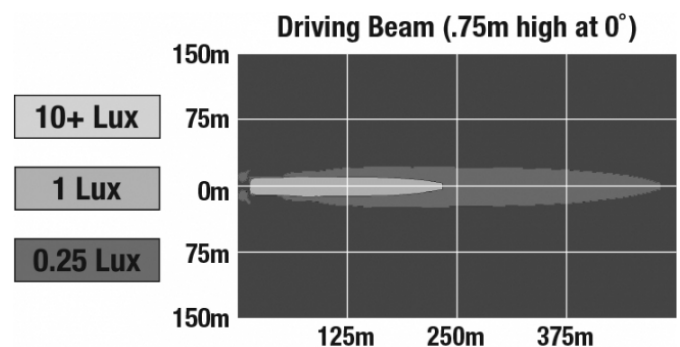

Print date: 2026-06-13

© 2026 J.W. Speaker Corporation • Germantown, WI U.S.A.
www.jwspeaker.com • speaker@jwspeaker.com • 262.251.6660

J.W. SPEAKER
Engineered. Lighting. Solutions.